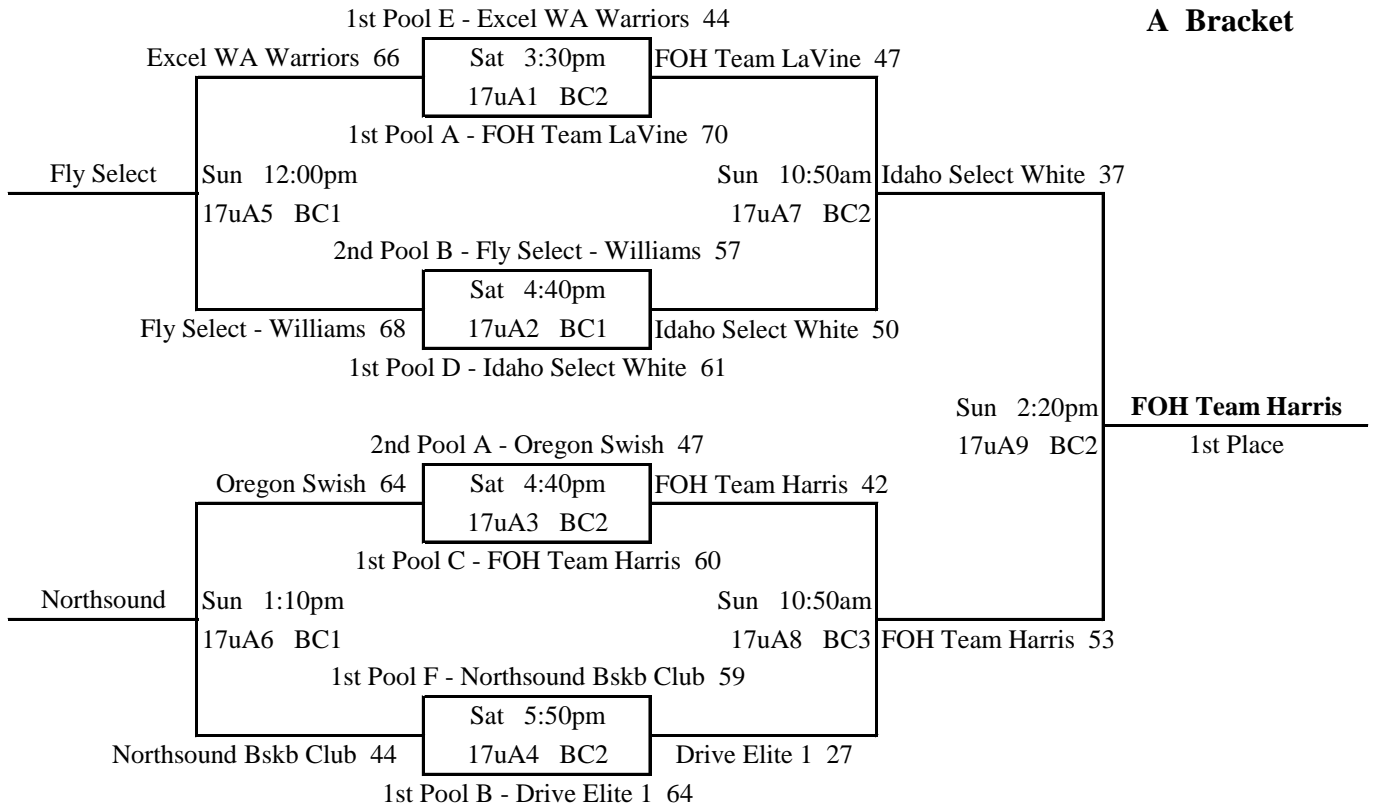

2016 NW Premier Spring Slam

17u Brackets

A Bracket