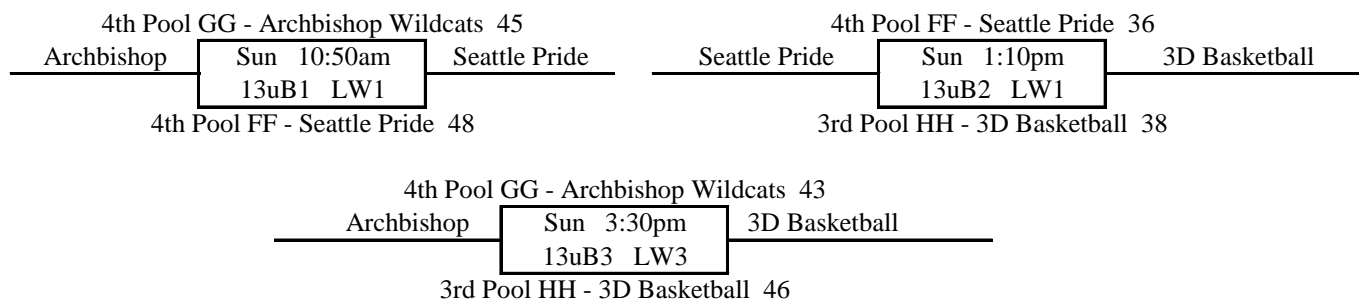

2016 NW Premier Spring Slam

13u/7th Grade Division

Pool FF

	W	L	Place
1 Drive Elite	1	1	3rd
2 FOH 7	1	1	2nd
3 Seattle Pride		2	4th
4 Style Rotary	2		1st

33	FF1	v	FF2	58	Sat	9:40am @ LW3
36	FF2	v	FF4	59	Sat	12:00pm @ LW3
28	FF3	v	FF4	##	Sat	2:20pm @ LW3
13	FF3	v	FF1	39	Sat	4:40pm @ LW2

Pool GG

	W	L	Place
1 Archbishop Wildcats		2	4th
2 D-1 Elite	2		1st
3 Oregon Swish	1	1	2nd
4 Lynden Cloud 9	1	1	3rd

29	GG1	v	GG2	50	Sat	9:40am @ LW2
55	GG3	v	GG4	43	Sat	12:00pm @ LW1
56	GG2	v	GG3	45	Sat	2:20pm @ LW2
62	GG4	v	GG1	36	Sat	4:40pm @ LW1

Pool HH

	W	L	Place
1 Northsound Basketball	1	1	2nd
2 Lower Valley	2		1st
3 3D Basketball		2	3rd

28	HH1	v	HH2	73	Sat	12:00pm @ LW2
29	HH3	v	HH1	48	Sat	2:20pm @ LW1
69	HH2	v	HH3	29	Sat	7:00pm @ LW2

C Bracket