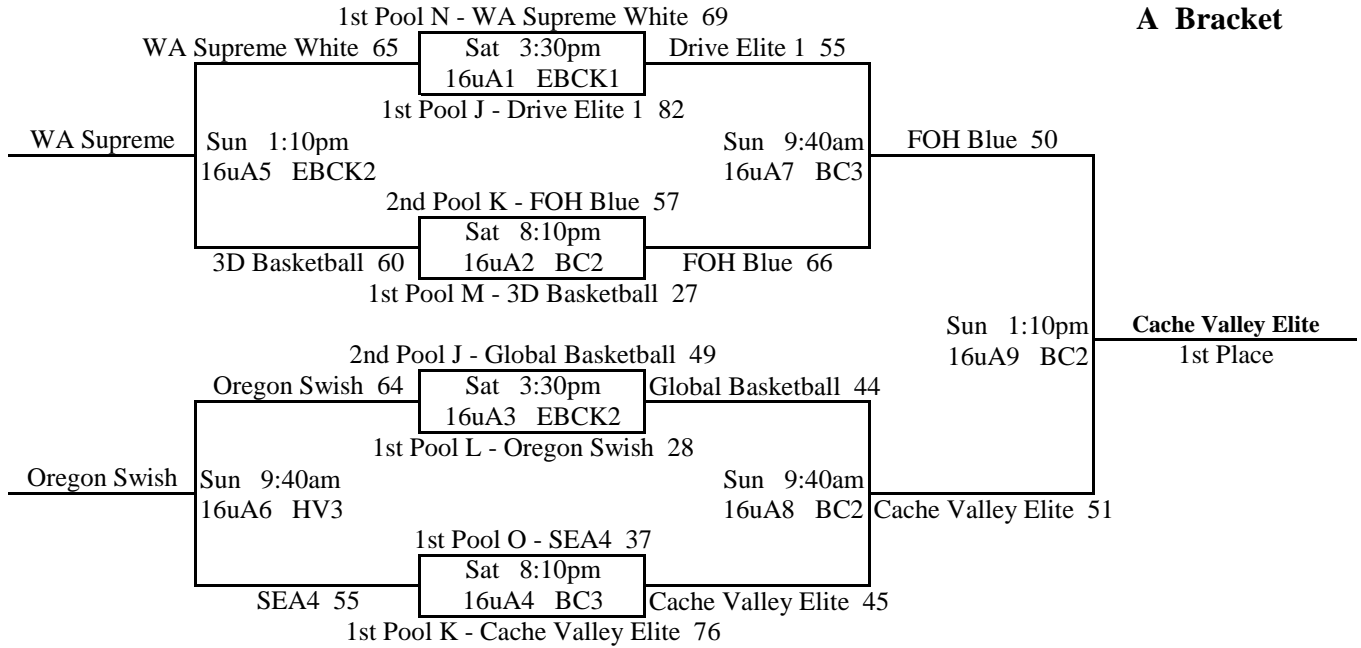

2016 NW Premier Spring Slam

16u Division

Pool J

		W	L	Place
1	Global Basketball	1	1	2nd
2	Drive Elite 1	2		1st
3	Idaho Select Blue		2	3rd

52 J1 v J2 60 Fri 7:20pm @ LW3
32 J3 v J1 49 Sat 9:40am @ BC3
85 J2 v J3 50 Sat 1:10pm @ EBCK1

Pool K

		W	L	Place
1	Cache Valley Elite	2		1st
2	FOH Blue	1	1	2nd
3	WA Supreme Black		2	3rd

57 K1 v K2 46 Fri 8:25pm @ LW1
36 K3 v K1 55 Sat 1:10pm @ BC1
67 K2 v K3 27 Sat 3:30pm @ BC1

Pool L

		W	L	Place
1	Performance Hoops Elite		2	3rd
2	Excel (Collin)	1	1	2nd
3	Oregon Swish	2		1st

30 L1 v L2 54 Fri 7:20pm @ EBCR
74 L3 v L1 35 Sat 10:50am @ EBCK2
34 L2 v L3 51 Sat 1:10pm @ EBCK2

Pool M

		W	L	Place
1	Excel (Harris)	1	1	2nd
2	Total Package		2	3rd
3	3D Basketball	2		1st

74 M1 v M2 62 Fri 9:30pm @ BC1
56 M3 v M1 37 Sat 9:40am @ EBCK2
53 M2 v M3 69 Sat 12:00pm @ EBCK2

Pool N

		W	L	Place
1	WA Supreme White	2		1st
2	Idaho Select Red	1	1	2nd
3	Drive Elite 2		2	3rd

73 N1 v N2 70 Fri 8:25pm @ BC3
38 N3 v N1 61 Sat 9:40am @ EBCK1
61 N2 v N3 37 Sat 12:00pm @ EBCK1

Pool O

		W	L	Place
1	NSE Titans		2	4th
2	Elite Sports Academy	1	1	3rd
3	SEA4	2		1st
4	Kent Elite	1	1	2nd

21 O1 v O2 47 Fri 7:20pm @ LW1
60 O3 v O4 54 Fri 6:15pm @ LW3
54 O2 v O3 56 Sat 2:20pm @ HV1
63 O4 v O1 40 Sat 2:20pm @ HV2

2016 NW Premier Spring Slam

16u Brackets