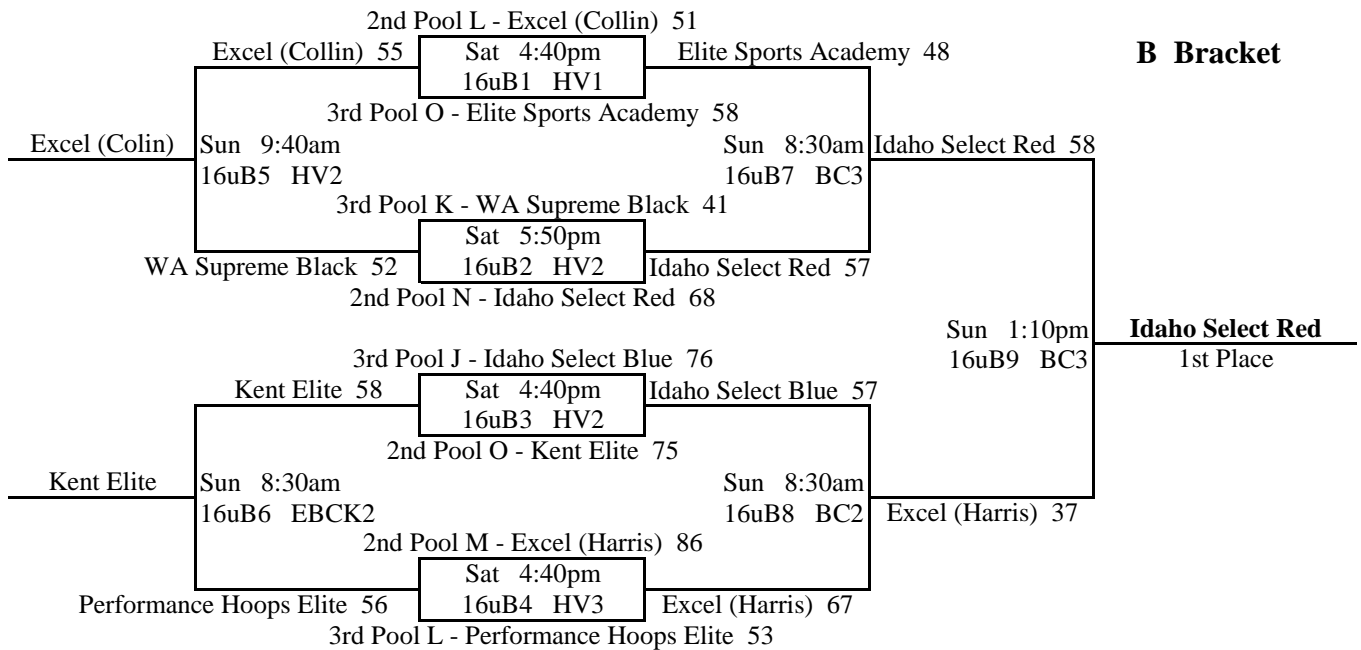

2016 NW Premier Spring Slam

16u Division

Pool J

		W	L	Place
1	Global Basketball	1	1	2nd
2	Drive Elite 1	2		1st
3	Idaho Select Blue		2	3rd

52 J1 v J2 60 Fri 7:20pm @ LW3
32 J3 v J1 49 Sat 9:40am @ BC3
85 J2 v J3 50 Sat 1:10pm @ EBCK1

Pool K

		W	L	Place
1	Cache Valley Elite	2		1st
2	FOH Blue	1	1	2nd
3	WA Supreme Black		2	3rd

57 K1 v K2 46 Fri 8:25pm @ LW1
36 K3 v K1 55 Sat 1:10pm @ BC1
67 K2 v K3 27 Sat 3:30pm @ BC1

Pool L

		W	L	Place
1	Performance Hoops Elite		2	3rd
2	Excel (Collin)	1	1	2nd
3	Oregon Swish	2		1st

30 L1 v L2 54 Fri 7:20pm @ EBCR
74 L3 v L1 35 Sat 10:50am @ EBCK2
34 L2 v L3 51 Sat 1:10pm @ EBCK2

Pool M

		W	L	Place
1	Excel (Harris)	1	1	2nd
2	Total Package		2	3rd
3	3D Basketball	2		1st

74 M1 v M2 62 Fri 9:30pm @ BC1
56 M3 v M1 37 Sat 9:40am @ EBCK2
53 M2 v M3 69 Sat 12:00pm @ EBCK2

Pool N

		W	L	Place
1	WA Supreme White	2		1st
2	Idaho Select Red	1	1	2nd
3	Drive Elite 2		2	3rd

73 N1 v N2 70 Fri 8:25pm @ BC3
38 N3 v N1 61 Sat 9:40am @ EBCK1
61 N2 v N3 37 Sat 12:00pm @ EBCK1

Pool O

		W	L	Place
1	NSE Titans		2	4th
2	Elite Sports Academy	1	1	3rd
3	SEA4	2		1st
4	Kent Elite	1	1	2nd

21 O1 v O2 47 Fri 7:20pm @ LW1
60 O3 v O4 54 Fri 6:15pm @ LW3
54 O2 v O3 56 Sat 2:20pm @ HV1
63 O4 v O1 40 Sat 2:20pm @ HV2

2016 NW Premier Spring Slam

16u Brackets