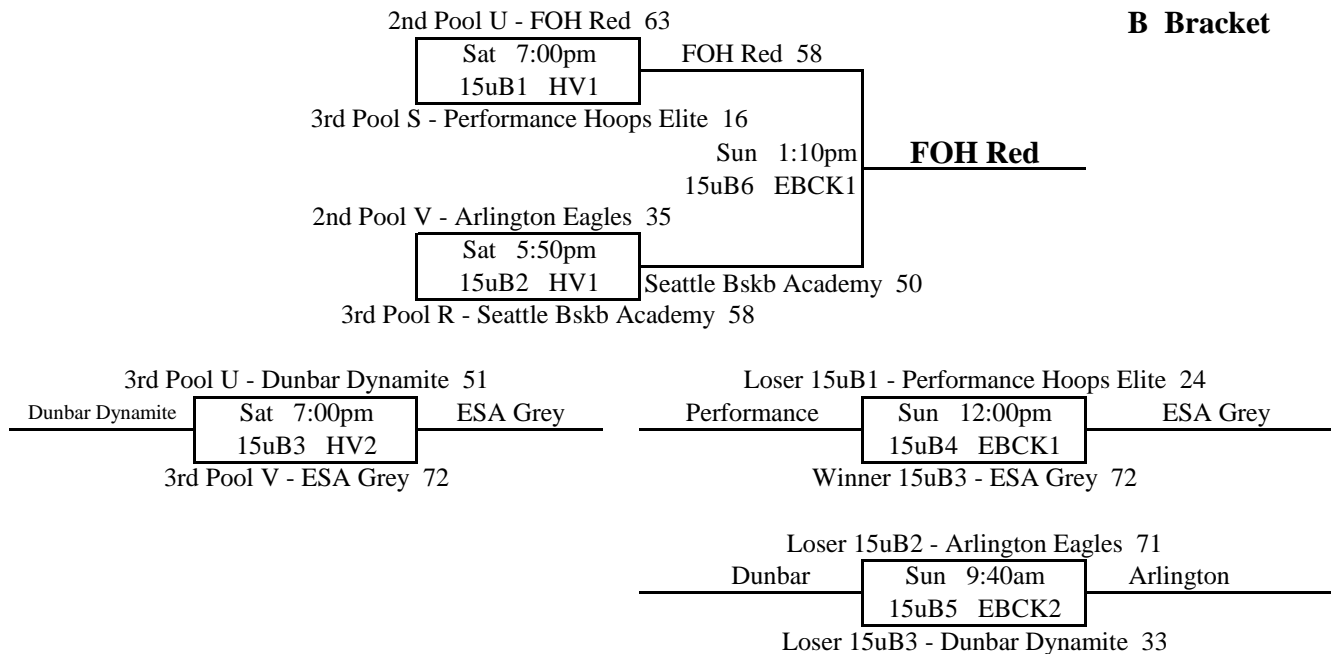

2016 NW Premier Spring Slam

15u Brackets

A Bracket

B Bracket

C Bracket