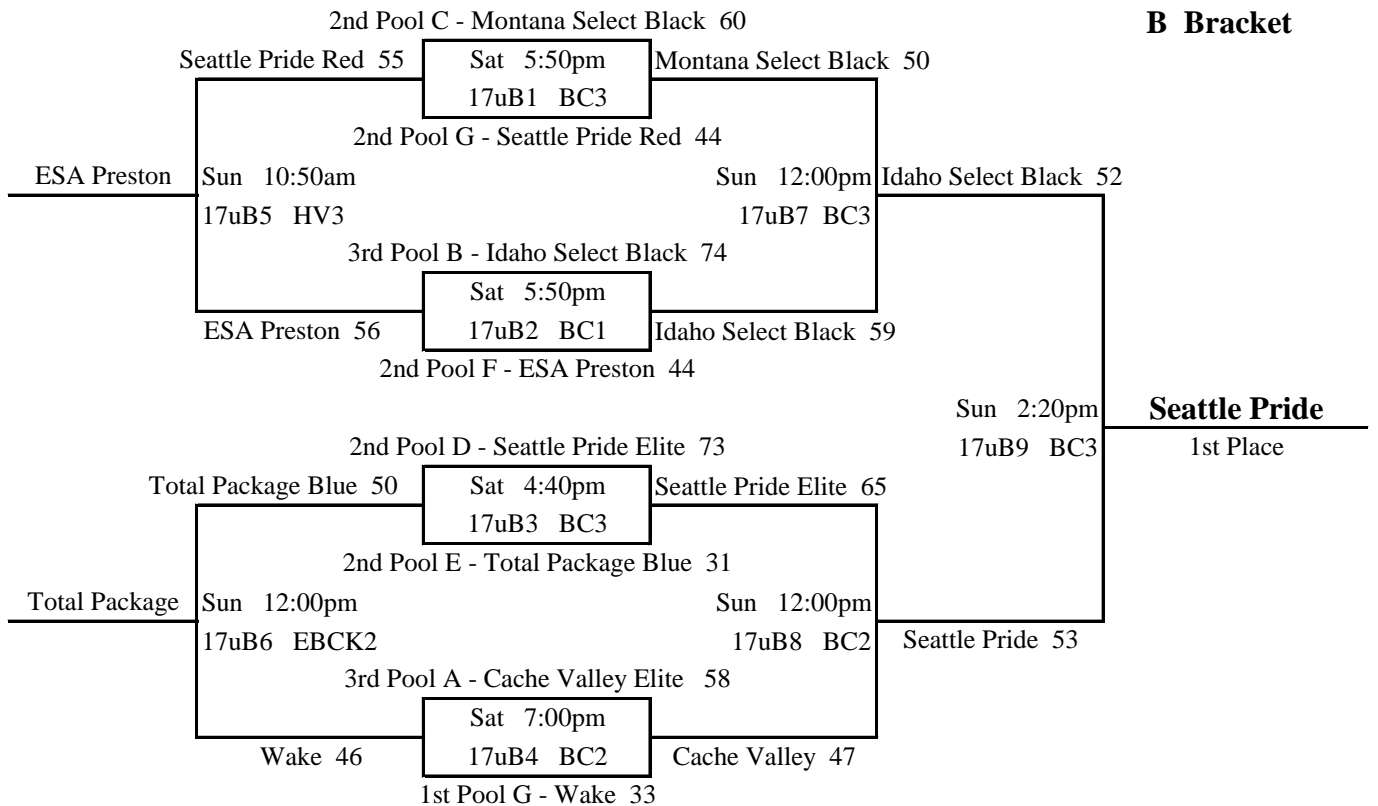

2016 NW Premier Spring Slam

17u Brackets

A Bracket

B Bracket