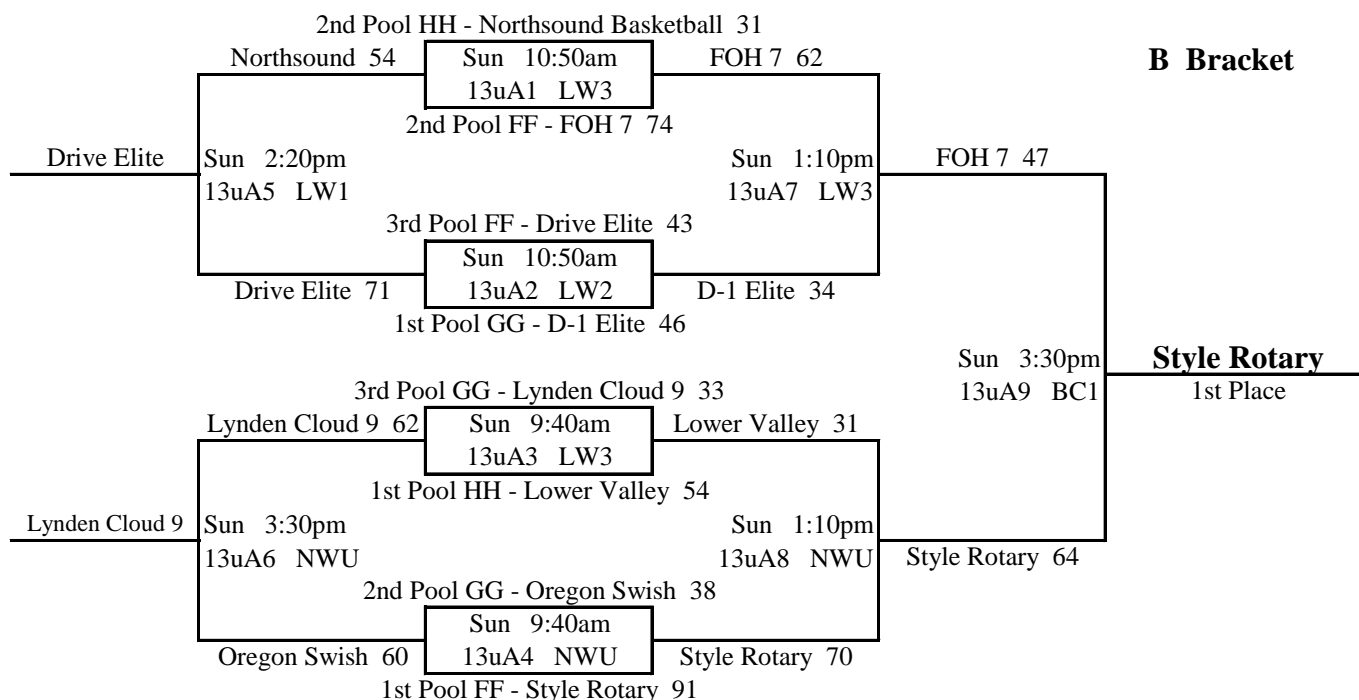

2016 NW Premier Spring Slam

13u/7th Grade Division

Pool FF

	W	L	Place
1 Drive Elite	1	1	3rd
2 FOH 7	1	1	2nd
3 Seattle Pride		2	4th
4 Style Rotary	2		1st

33	FF1	v	FF2	58	Sat	9:40am @ LW3
36	FF2	v	FF4	59	Sat	12:00pm @ LW3
28	FF3	v	FF4	##	Sat	2:20pm @ LW3
13	FF3	v	FF1	39	Sat	4:40pm @ LW2

Pool GG

	W	L	Place
1 Archbishop Wildcats		2	4th
2 D-1 Elite	2		1st
3 Oregon Swish	1	1	2nd
4 Lynden Cloud 9	1	1	3rd

29	GG1	v	GG2	50	Sat	9:40am @ LW2
55	GG3	v	GG4	43	Sat	12:00pm @ LW1
56	GG2	v	GG3	45	Sat	2:20pm @ LW2
62	GG4	v	GG1	36	Sat	4:40pm @ LW1

Pool HH

	W	L	Place
1 Northsound Basketball	1	1	2nd
2 Lower Valley	2		1st
3 3D Basketball		2	3rd

28	HH1	v	HH2	73	Sat	12:00pm @ LW2
29	HH3	v	HH1	48	Sat	2:20pm @ LW1
69	HH2	v	HH3	29	Sat	7:00pm @ LW2