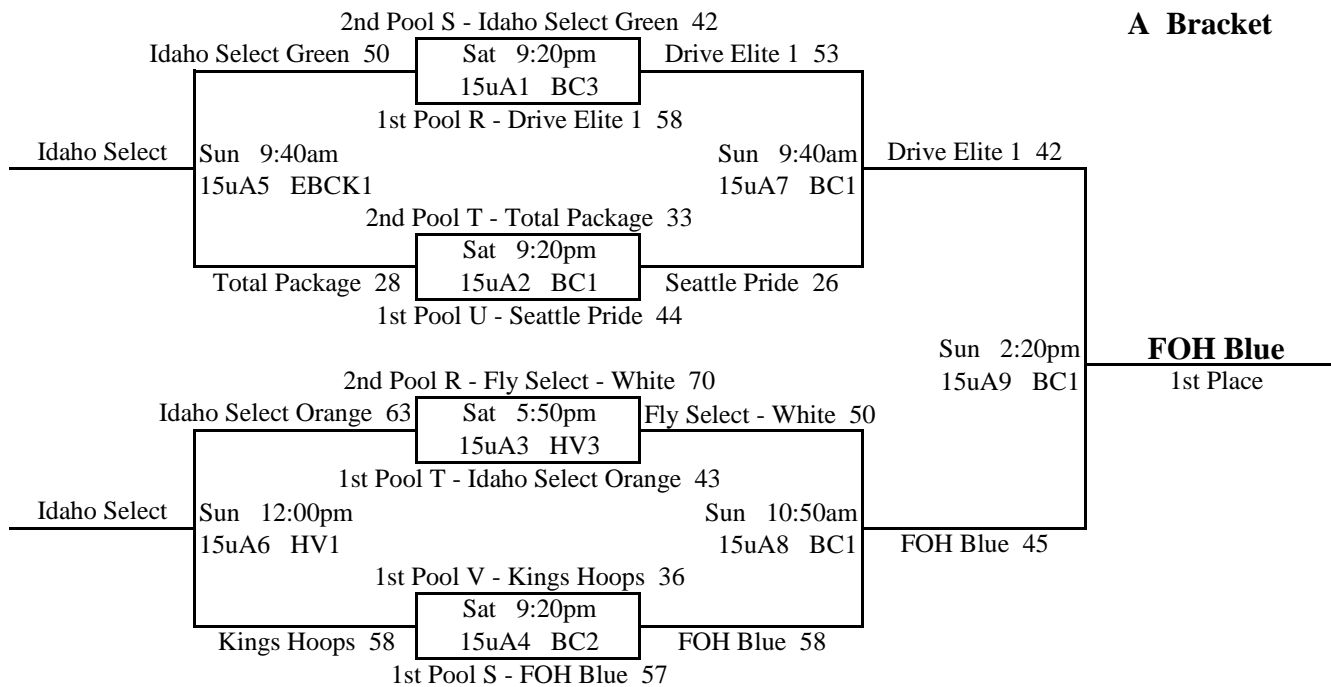

2016 NW Premier Spring Slam

15u Brackets

A Bracket