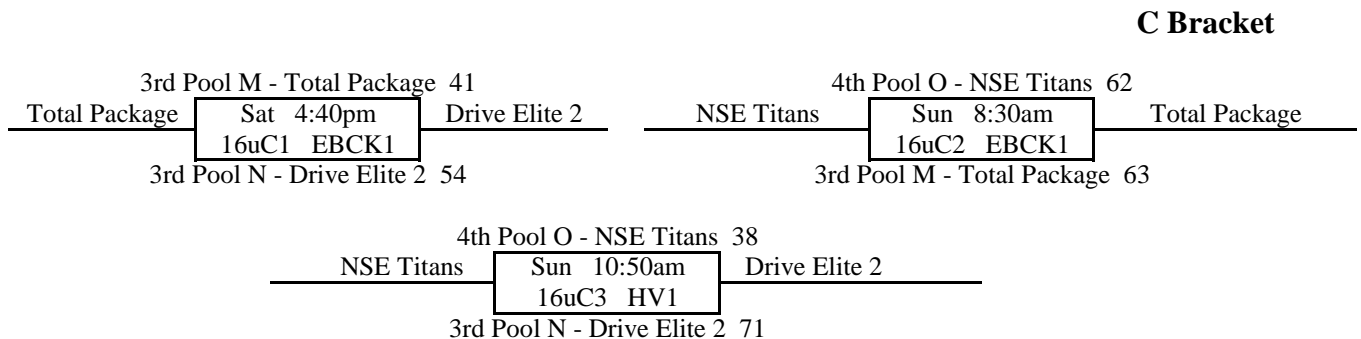

2016 NW Premier Spring Slam

16u Division

Pool J

		W	L	Place
1	Global Basketball	1	1	2nd
2	Drive Elite 1	2		1st
3	Idaho Select Blue		2	3rd

52 J1 v J2 60 Fri 7:20pm @ LW3
32 J3 v J1 49 Sat 9:40am @ BC3
85 J2 v J3 50 Sat 1:10pm @ EBCK1

Pool K

		W	L	Place
1	Cache Valley Elite	2		1st
2	FOH Blue	1	1	2nd
3	WA Supreme Black		2	3rd

57 K1 v K2 46 Fri 8:25pm @ LW1
36 K3 v K1 55 Sat 1:10pm @ BC1
67 K2 v K3 27 Sat 3:30pm @ BC1

Pool L

		W	L	Place
1	Performance Hoops Elite		2	3rd
2	Excel (Collin)	1	1	2nd
3	Oregon Swish	2		1st

30 L1 v L2 54 Fri 7:20pm @ EBCR
74 L3 v L1 35 Sat 10:50am @ EBCK2
34 L2 v L3 51 Sat 1:10pm @ EBCK2

Pool M

		W	L	Place
1	Excel (Harris)	1	1	2nd
2	Total Package		2	3rd
3	3D Basketball	2		1st

74 M1 v M2 62 Fri 9:30pm @ BC1
56 M3 v M1 37 Sat 9:40am @ EBCK2
53 M2 v M3 69 Sat 12:00pm @ EBCK2

Pool N

		W	L	Place
1	WA Supreme White	2		1st
2	Idaho Select Red	1	1	2nd
3	Drive Elite 2		2	3rd

73 N1 v N2 70 Fri 8:25pm @ BC3
38 N3 v N1 61 Sat 9:40am @ EBCK1
61 N2 v N3 37 Sat 12:00pm @ EBCK1

Pool O

		W	L	Place
1	NSE Titans		2	4th
2	Elite Sports Academy	1	1	3rd
3	SEA4	2		1st
4	Kent Elite	1	1	2nd

21 O1 v O2 47 Fri 7:20pm @ LW1
60 O3 v O4 54 Fri 6:15pm @ LW3
54 O2 v O3 56 Sat 2:20pm @ HV1
63 O4 v O1 40 Sat 2:20pm @ HV2

2016 NW Premier Spring Slam

16u Brackets