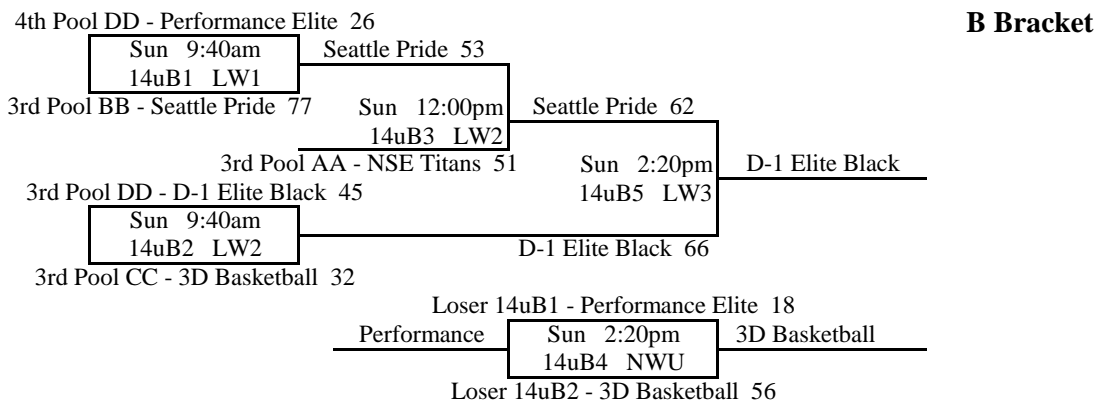

2016 NW Premier Spring Slam

14u/8th Grade Division

Pool AA				W	L	Place
1	NSE Titans				2	3rd
2	FOH Blue	2				1st
3	Drive Elite 1	1	1			2nd

30	AA1	v	AA2	86	Sat	8:30am @ LW3
51	AA2	v	AA3	42	Sat	10:50am @ LW3
87	AA3	v	AA1	28	Sat	4:40pm @ LW3

Pool BB				W	L	Place
1	Idaho Select Gold	1	1			2nd
2	Seattle Pride			2		3rd
3	D-1 Elite	2				1st

61	BB1	v	BB2	35	Sat	10:50am @ LW2
69	BB3	v	BB1	62	Sat	3:30pm @ LW3
33	BB2	v	BB3	59	Sat	5:50pm @ LW3

Pool CC				W	L	Place
1	North City	2				1st
2	FOH Red	1	1			2nd
3	3D Basketball			2		3rd

58	CC1	v	CC2	51	Sat	8:30am @ LW1
42	CC3	v	CC1	49	Sat	10:50am @ LW1
48	CC2	v	CC3	20	Sat	1:10pm @ LW2

Pool DD				W	L	Place
1	D-1 Elite Black	1	1			3rd
2	Performance Elite			2		4th
3	ECBA Pioneers Black	2				1st
4	Drive Elite 2	1	1			2nd

80	DD1	v	DD2	31	Sat	1:10pm @ LW1
62	DD3	v	DD4	27	Sat	1:10pm @ LW3
53	DD4	v	DD1	40	Sat	3:30pm @ LW1
12	DD2	v	DD3	77	Sat	7:00pm @ LW3