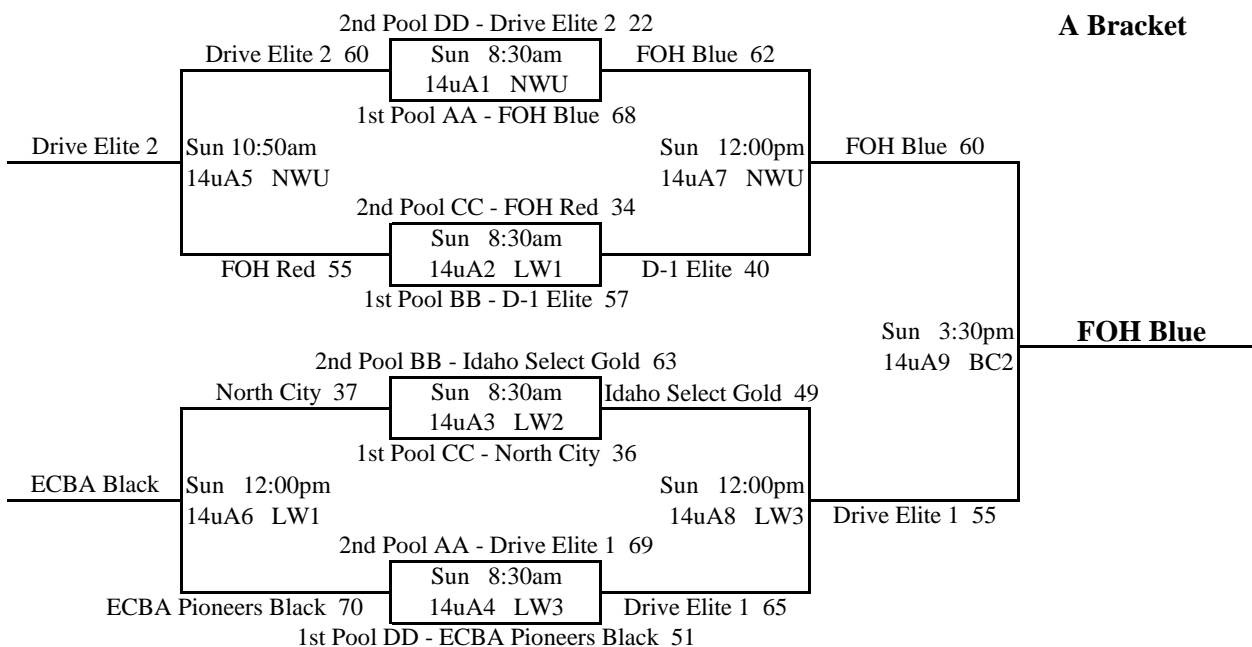

2016 NW Premier Spring Slam

14u/8th Grade Division

Pool AA				W	L	Place
1	NSE Titans				2	3rd
2	FOH Blue	2				1st
3	Drive Elite 1	1	1			2nd

30	AA1	v	AA2	86	Sat	8:30am @ LW3
51	AA2	v	AA3	42	Sat	10:50am @ LW3
87	AA3	v	AA1	28	Sat	4:40pm @ LW3

Pool BB				W	L	Place
1	Idaho Select Gold	1	1			2nd
2	Seattle Pride			2		3rd
3	D-1 Elite	2				1st

61	BB1	v	BB2	35	Sat	10:50am @ LW2
69	BB3	v	BB1	62	Sat	3:30pm @ LW3
33	BB2	v	BB3	59	Sat	5:50pm @ LW3

Pool CC				W	L	Place
1	North City	2				1st
2	FOH Red	1	1			2nd
3	3D Basketball			2		3rd

58	CC1	v	CC2	51	Sat	8:30am @ LW1
42	CC3	v	CC1	49	Sat	10:50am @ LW1
48	CC2	v	CC3	20	Sat	1:10pm @ LW2

Pool DD				W	L	Place
1	D-1 Elite Black	1	1			3rd
2	Performance Elite			2		4th
3	ECBA Pioneers Black	2				1st
4	Drive Elite 2	1	1			2nd

80	DD1	v	DD2	31	Sat	1:10pm @ LW1
62	DD3	v	DD4	27	Sat	1:10pm @ LW3
53	DD4	v	DD1	40	Sat	3:30pm @ LW1
12	DD2	v	DD3	77	Sat	7:00pm @ LW3