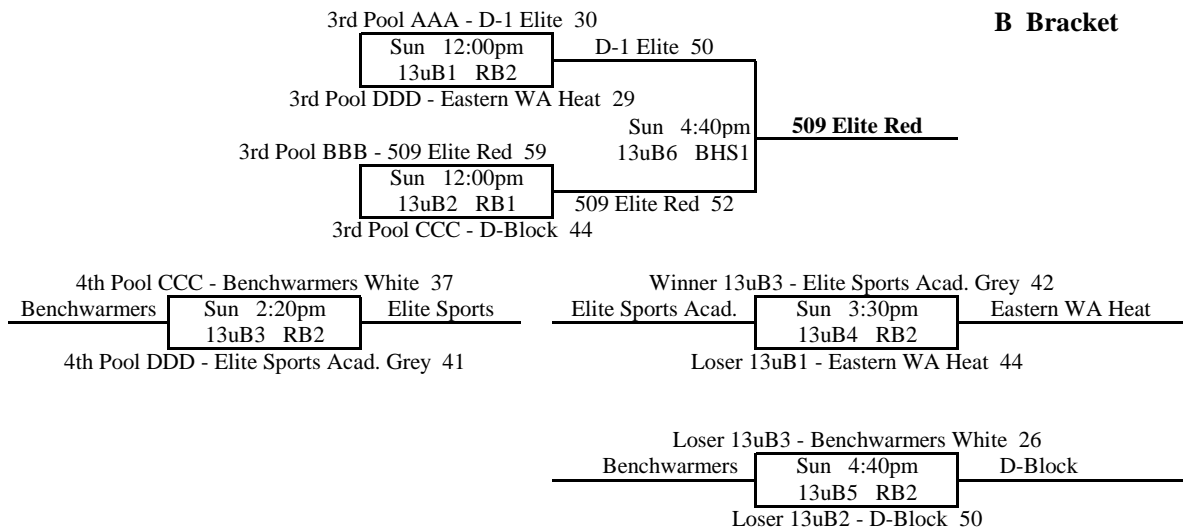

53	AAA3	v	AAA1	49	Sat	8:30am @ SP1
47	AAA1	v	AAA2	61	Sat	12:00pm @ SP1
50	AAA2	v	AAA3	59	Sat	3:30pm @ SP2

Pool BBB

	W	L	Place
1 509 Elite Red		2	3rd
2 Benchwarmers Blue	2		1st
3 Total Package	1	1	2nd

36	BBB3	v	BBB1	34	Sat	8:30am @ SP2
46	BBB1	v	BBB2	50	Sat	10:50am @ SP2
66	BBB2	v	BBB3	47	Sat	2:20pm @ SP2

Pool CCC

	W	L	Place
1 Hoop Salem	1	1	2nd
2 509 Elite Blue	2		1st
3 D-BLOCK	1	1	3rd
4 Benchwarmers White		2	4th

34	CCC1	v	CCC2	53	Sat	10:50am @ SP1
29	CCC4	v	CCC1	53	Sat	1:10pm @ SP1
72	CCC2	v	CCC3	24	Sat	2:20pm @ SP1
59	CCC3	v	CCC4	21	Sat	3:30pm @ SP1

Pool DDD

	W	L	Place
1 Seattle Stars	2		1st
2 North City Black	1	1	2nd
3 Elite Sports Acad. Grey		2	4th
4 Eastern WA Heat	1	1	3rd

61	DDD1	v	DDD2	42	Sat	9:40am @ SP1
25	DDD3	v	DDD4	57	Sat	9:40am @ SP2
44	DDD2	v	DDD3	21	Sat	12:00pm @ SP2
46	DDD4	v	DDD1	82	Sat	1:10pm @ SP2