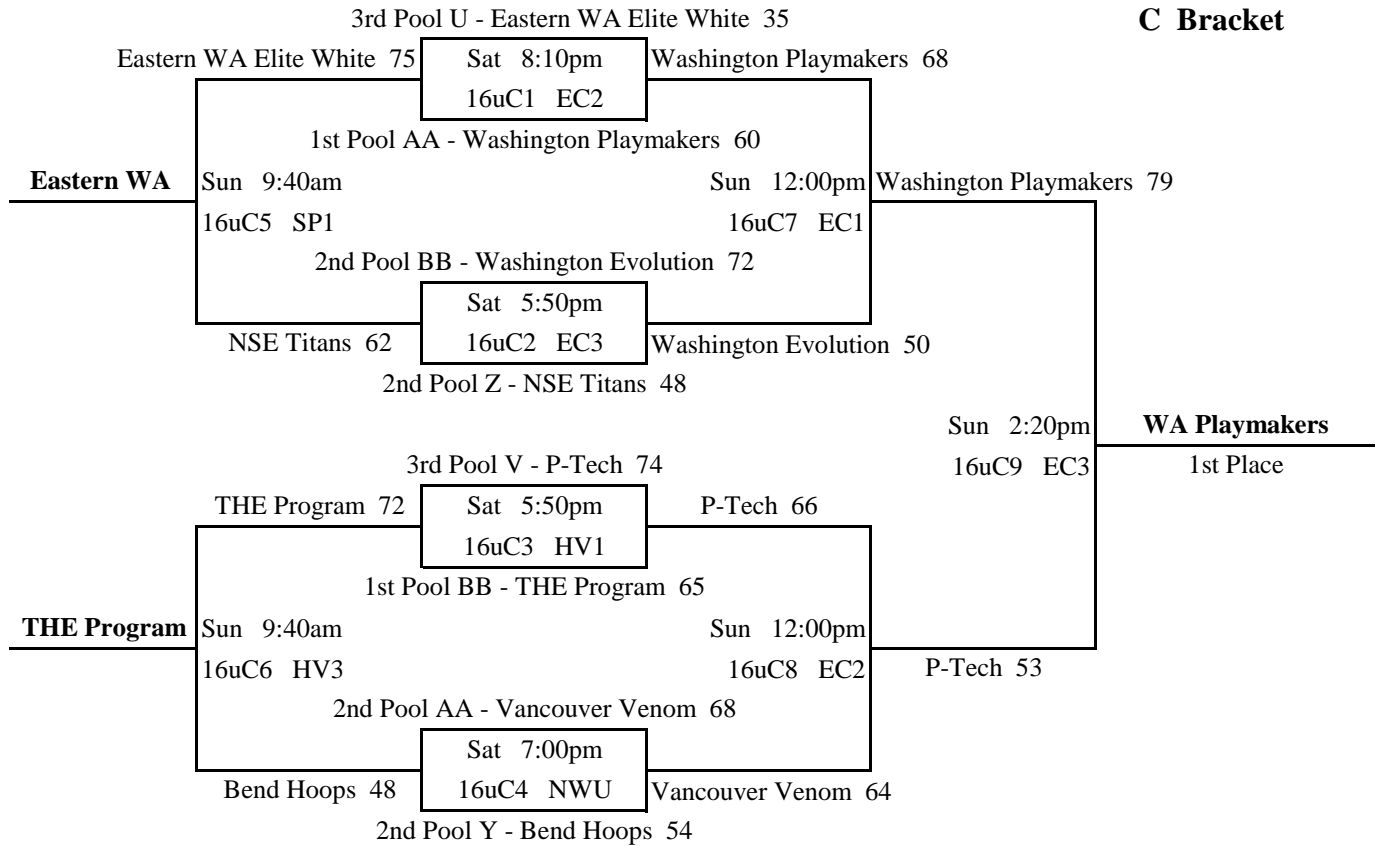

1	LocalHoops	1	1	3rd
2	Washington Evolution	1	1	2nd
3	THE Program	1	1	1st

2016 NW Premier Spring Showcase

16u Division

41	S1	v	<u>S2</u>	60	Fri	8:25pm @ BHS1	62	T1	v	<u>T2</u>	71	Fri	7:20pm @ BHS1
58	S2	v	<u>S3</u>	63	Sat	12:00pm @ Peak1	59	<u>T2</u>	v	T3	45	Sat	12:00pm @ Peak2
72	<u>S3</u>	v	S1	67	Sat	4:40pm @ Peak1	69	<u>T3</u>	v	T1	67	Sat	4:40pm @ Peak2
41	U1	v	<u>U2</u>	63	Fri	6:15pm @ EBCR	70	<u>V1</u>	v	V2	60	Fri	8:25pm @ EBCK2
49	U3	v	<u>U1</u>	52	Sat	9:40am @ Peak1	57	V3	v	<u>V1</u>	69	Sat	9:40am @ Peak3
75	<u>U2</u>	v	U3	67	Sat	3:30pm @ HV2	63	<u>V2</u>	v	V3	58	Sat	3:30pm @ EC2
33	W1	v	<u>W2</u>	57	Fri	8:25pm @ BHS2	63	<u>X1</u>	v	X2	49	Fri	7:20pm @ EC3
50	<u>W3</u>	v	W1	46	Sat	12:00pm @ Peak3	69	<u>X3</u>	v	X1	38	Sat	9:40am @ Peak2
55	W2	v	<u>W3</u>	61	Sat	3:30pm @ HV1	37	X2	v	<u>X3</u>	55	Sat	3:30pm @ EC3
43	Y1	v	<u>Y2</u>	80	Fri	6:15pm @ BHS2	47	Z1	v	<u>Z2</u>	62	Fri	6:15pm @ BHS1
52	<u>Y3</u>	v	Y1	44	Sat	10:50am @ EBCR	68	Z3	v	<u>Z1</u>	70	Sat	12:00pm @ EBCR
74	<u>Y2</u>	v	Y3	37	Sat	3:30pm @ EC1	49	<u>Z2</u>	v	Z3	40	Sat	3:30pm @ HV3
62	<u>AA1</u>	v	AA2	26	Fri	7:20pm @ BHS2	54	<u>BB1</u>	v	BB2	45	Fri	7:20pm @ EC2
57	AA3	v	<u>AA1</u>	85	Sat	2:20pm @ HV3	56	<u>BB3</u>	v	BB1	35	Sat	1:10pm @ EBCR
53	AA2	v	<u>AA3</u>	54	Sat	4:40pm @ HV3	71	<u>BB2</u>	v	BB3	67	Sat	3:30pm @ EBCR

2016 NW Premier Spring Showcase

16u Brackets

2016 NW Premier Spring Showcase

16u Brackets

C Bracket

D Bracket

2016 NW Premier Spring Showcase

15u Division

Pool DD

		W	L	Place
1	Eastern WA Elite Blue	2		1st
2	FOH Blue		2	3rd
3	Portland Bskb Club	1	1	2nd

Pool EE

		W	L	Place
1	Seattle Rotary Select III	1	1	2nd
2	Hoop Dreams ID		2	3rd
3	Griffins	2		1st

Pool FF

		W	L	Place
1	Hoop Salem		2	3rd
2	EBC Elite	1	1	2nd
3	FLITE	2		1st