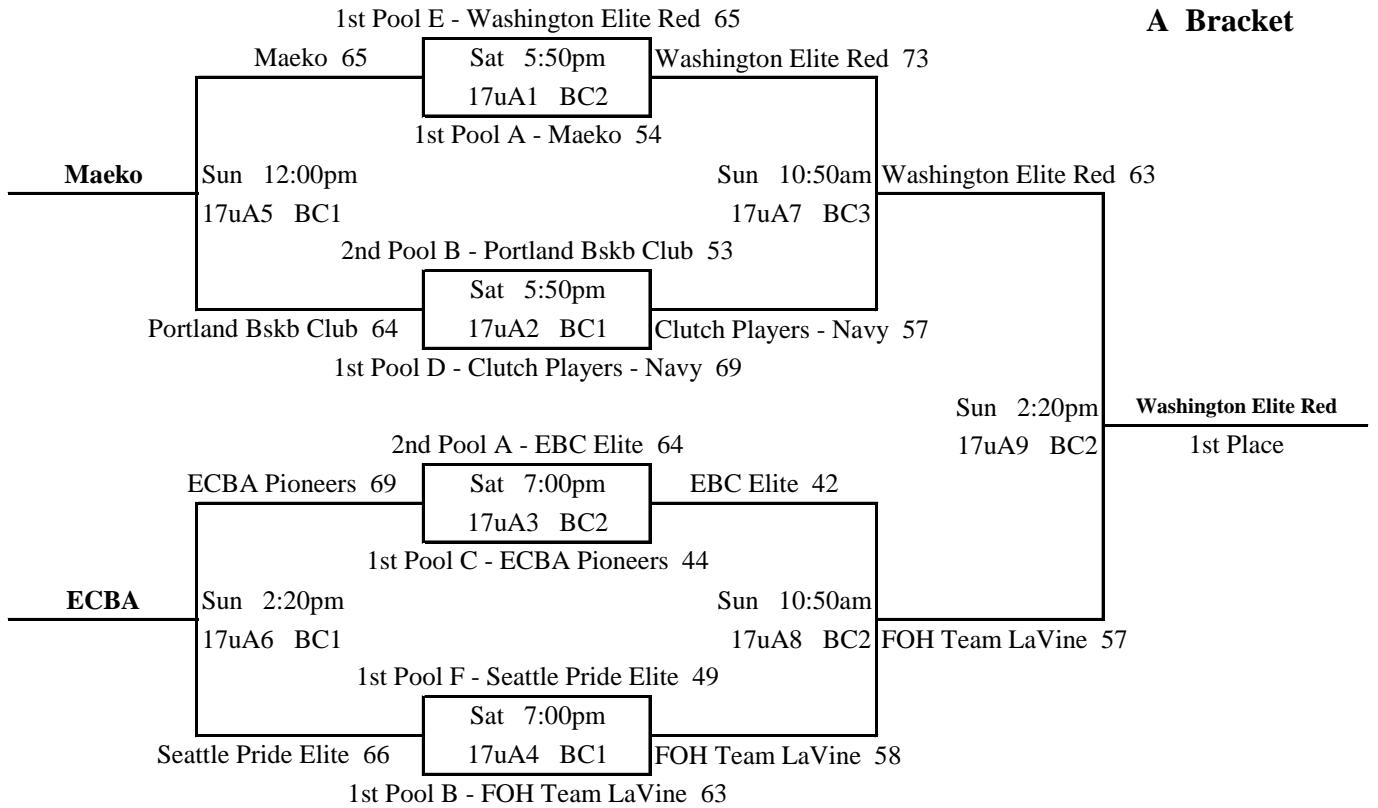

2016 NW Premier Spring Showcase

17u Brackets

A Bracket