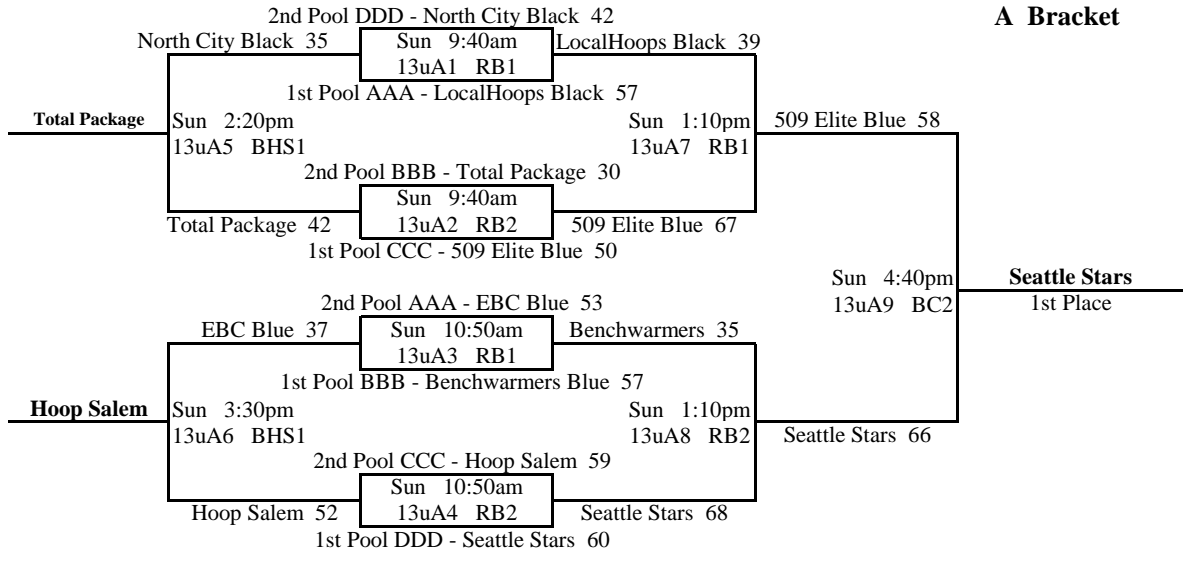

53	AAA3	v	AAA1	49	Sat	8:30am @ SP1
47	AAA1	v	AAA2	61	Sat	12:00pm @ SP1
50	AAA2	v	AAA3	59	Sat	3:30pm @ SP2

Pool BBB

	W	L	Place
1 509 Elite Red		2	3rd
2 Benchwarmers Blue	2		1st
3 Total Package	1	1	2nd

36	BBB3	v	BBB1	34	Sat	8:30am @ SP2
46	BBB1	v	BBB2	50	Sat	10:50am @ SP2
66	BBB2	v	BBB3	47	Sat	2:20pm @ SP2

Pool CCC

	W	L	Place
1 Hoop Salem	1	1	2nd
2 509 Elite Blue	2		1st
3 D-BLOCK	1	1	3rd
4 Benchwarmers White		2	4th

34	CCC1	v	CCC2	53	Sat	10:50am @ SP1
29	CCC4	v	CCC1	53	Sat	1:10pm @ SP1
72	CCC2	v	CCC3	24	Sat	2:20pm @ SP1
59	CCC3	v	CCC4	21	Sat	3:30pm @ SP1

Pool DDD

	W	L	Place
1 Seattle Stars	2		1st
2 North City Black	1	1	2nd
3 Elite Sports Acad. Grey		2	4th
4 Eastern WA Heat	1	1	3rd

61	DDD1	v	DDD2	42	Sat	9:40am @ SP1
25	DDD3	v	DDD4	57	Sat	9:40am @ SP2
44	DDD2	v	DDD3	21	Sat	12:00pm @ SP2
46	DDD4	v	DDD1	82	Sat	1:10pm @ SP2