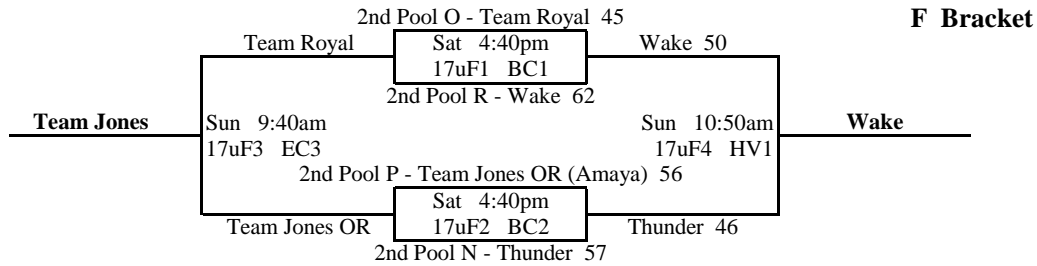

2016 NW Premier Spring Showcase

17u Brackets

A Bracket

B Bracket

2016 NW Premier Spring Showcase

17u Brackets

2016 NW Premier Spring Showcase

17u Brackets

2016 NW Premier Spring Showcase

16u Division

Pool S

W L Place

1	FLITE		2	3rd
2	Seattle Rotary Select II	1	1	2nd
3	Hoop Salem	2		1st

Pool T

W L Place

1	ECBA-FBJ		2	3rd
2	Maeko	2		1st
3	Boise Slam	1	1	2nd