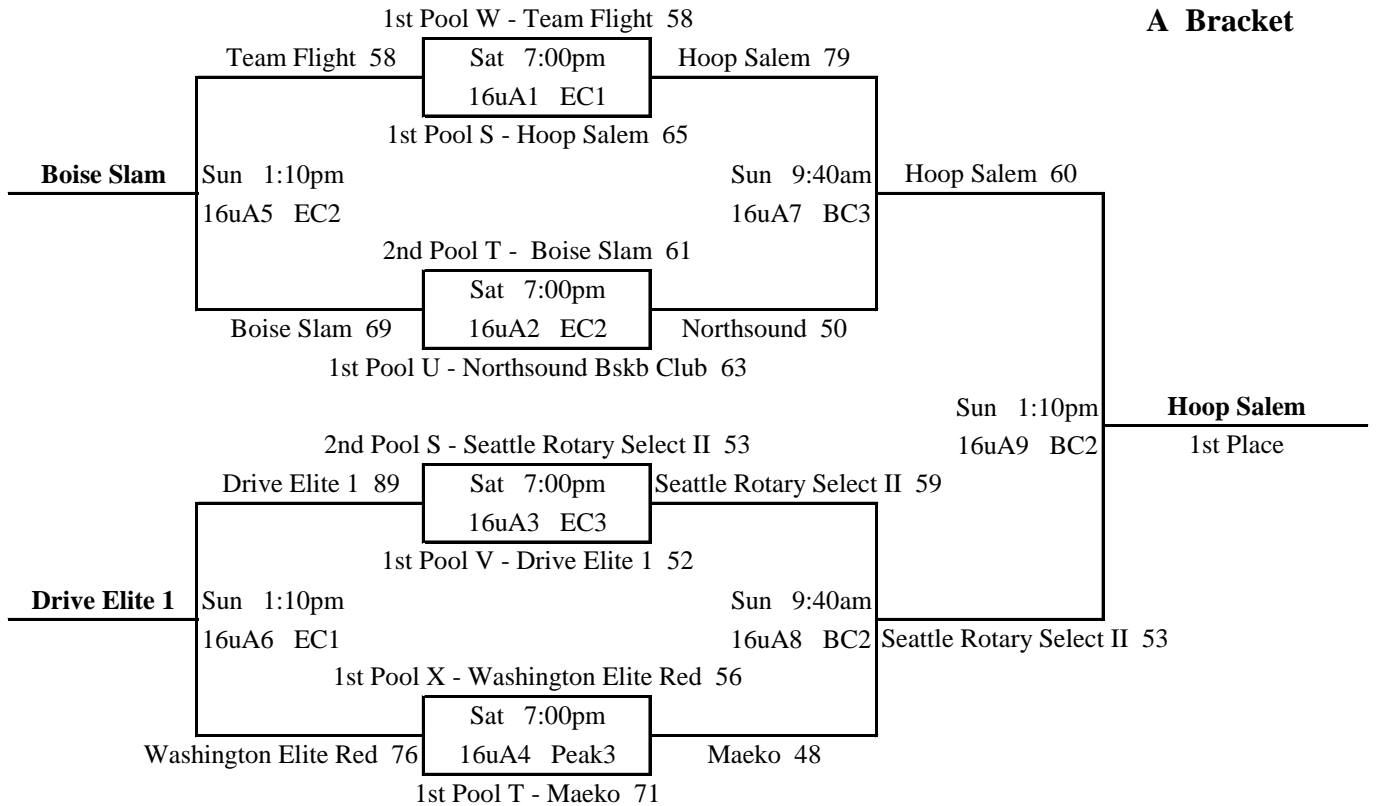

2016 NW Premier Spring Showcase

16u Division

41	S1	v	<u>S2</u>	60	Fri	8:25pm @ BHS1	62	T1	v	<u>T2</u>	71	Fri	7:20pm @ BHS1
58	S2	v	<u>S3</u>	63	Sat	12:00pm @ Peak1	59	<u>T2</u>	v	T3	45	Sat	12:00pm @ Peak2
72	<u>S3</u>	v	S1	67	Sat	4:40pm @ Peak1	69	<u>T3</u>	v	T1	67	Sat	4:40pm @ Peak2
41	U1	v	<u>U2</u>	63	Fri	6:15pm @ EBCR	70	<u>V1</u>	v	V2	60	Fri	8:25pm @ EBCK2
49	U3	v	<u>U1</u>	52	Sat	9:40am @ Peak1	57	V3	v	<u>V1</u>	69	Sat	9:40am @ Peak3
75	<u>U2</u>	v	U3	67	Sat	3:30pm @ HV2	63	<u>V2</u>	v	V3	58	Sat	3:30pm @ EC2
33	W1	v	<u>W2</u>	57	Fri	8:25pm @ BHS2	63	<u>X1</u>	v	X2	49	Fri	7:20pm @ EC3
50	<u>W3</u>	v	W1	46	Sat	12:00pm @ Peak3	69	<u>X3</u>	v	X1	38	Sat	9:40am @ Peak2
55	W2	v	<u>W3</u>	61	Sat	3:30pm @ HV1	37	X2	v	<u>X3</u>	55	Sat	3:30pm @ EC3
43	Y1	v	<u>Y2</u>	80	Fri	6:15pm @ BHS2	47	Z1	v	<u>Z2</u>	62	Fri	6:15pm @ BHS1
52	<u>Y3</u>	v	Y1	44	Sat	10:50am @ EBCR	68	Z3	v	<u>Z1</u>	70	Sat	12:00pm @ EBCR
74	<u>Y2</u>	v	Y3	37	Sat	3:30pm @ EC1	49	<u>Z2</u>	v	Z3	40	Sat	3:30pm @ HV3
62	<u>AA1</u>	v	AA2	26	Fri	7:20pm @ BHS2	54	<u>BB1</u>	v	BB2	45	Fri	7:20pm @ EC2
57	AA3	v	<u>AA1</u>	85	Sat	2:20pm @ HV3	56	<u>BB3</u>	v	BB1	35	Sat	1:10pm @ EBCR
53	AA2	v	<u>AA3</u>	54	Sat	4:40pm @ HV3	71	<u>BB2</u>	v	BB3	67	Sat	3:30pm @ EBCR

2016 NW Premier Spring Showcase

16u Brackets