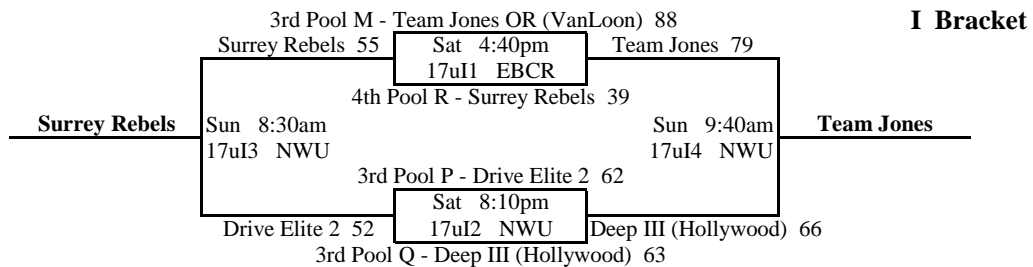

2016 NW Premier Spring Showcase

16u Division

Pool S

W L Place

1	FLITE		2	3rd
2	Seattle Rotary Select II	1	1	2nd
3	Hoop Salem	2		1st

Pool T

W L Place

1	ECBA-FBJ		2	3rd
2	Maeko	2		1st
3	Boise Slam	1	1	2nd