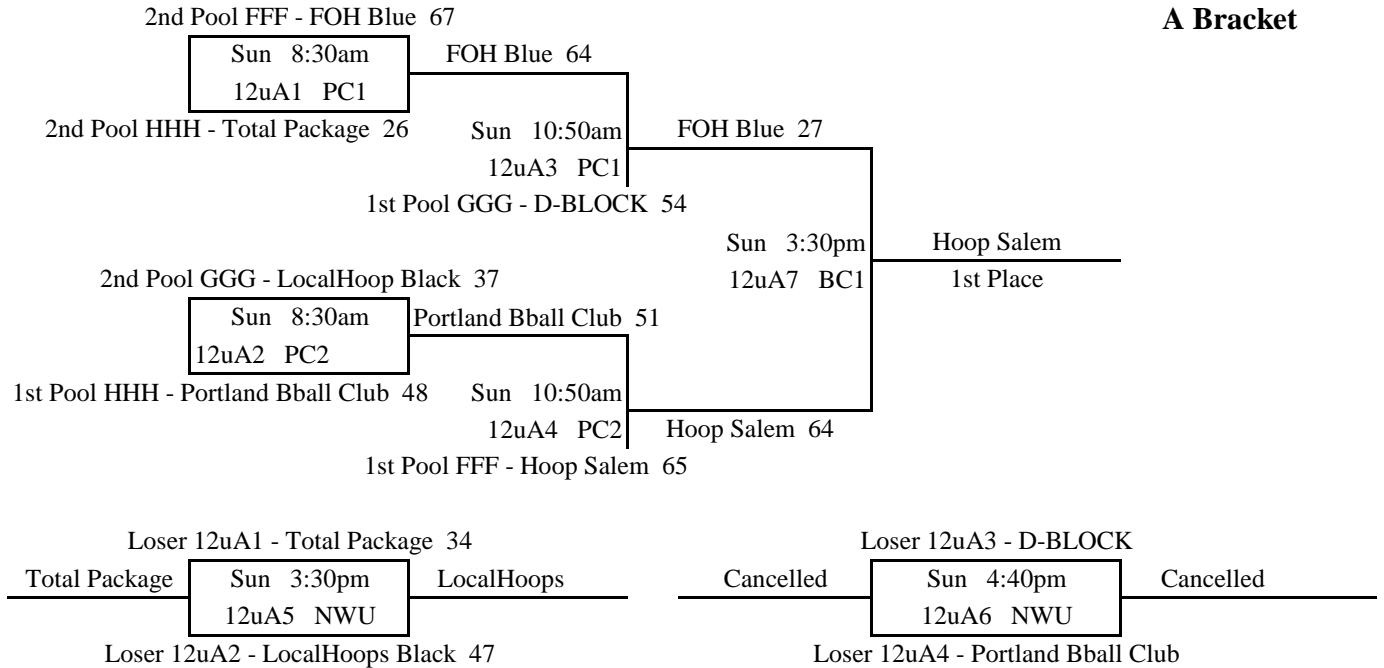

2016 NW Premier Spring Showcase

12u Brackets

Pool FFF

	W	L	Place	
1 Elite Sports Acad. Grey		2	3rd	28
2 FOH Blue	1	1	2nd	68
3 Hoop Salem	2		1st	38

FFF1 v FFF2	31 Sat	9:40am @ PC1
FFF3 v FFF1	20 Sat	12:00pm @ PC1
FFF2 v FFF3	44 Sat	2:20pm @ PC1

Pool GGG

	W	L	Place	
1 D-BLOCK	2		1st	56
2 LocalHoops Black	1	1	2nd	25
3 Bend Hoops		2	3rd	46

GGG1 v GGG2	43 Sat	9:40am @ PC2
GGG3 v GGG1	71 Sat	12:00pm @ PC2
GGG2 v GGG3	35 Sat	2:20pm @ PC2

Pool HHH

	W	L	Place	
1 Portland Bskb Club	2		1st	41
2 Total Package	1	1	2nd	6
3 FOH Red	1	1	3rd	52
4 D-I Elite		2	4th	48

HHH2 v HHH3	20 Sat	10:50am @ PC1
HHH4 v HHH1	48 Sat	10:50am @ PC2
HHH1 v HHH2	34 Sat	1:10pm @ PC1
HHH3 v HHH4	31 Sat	1:10pm @ PC2

A Bracket