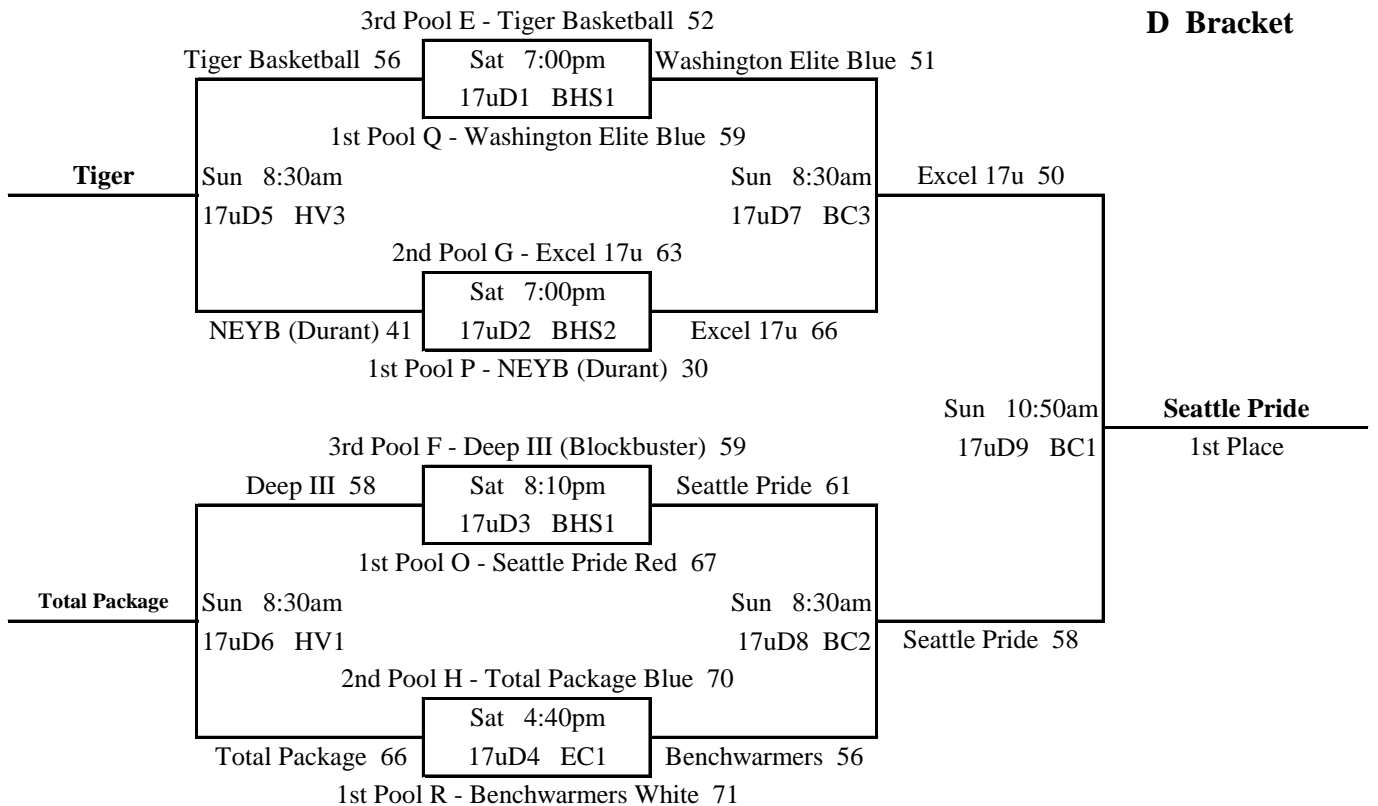

2016 NW Premier Spring Showcase

17u Brackets

A Bracket

B Bracket

2016 NW Premier Spring Showcase

17u Brackets

2016 NW Premier Spring Showcase

17u Brackets

2016 NW Premier Spring Showcase

16u Division

Pool S

W L Place

1	FLITE		2	3rd
2	Seattle Rotary Select II	1	1	2nd
3	Hoop Salem	2		1st

Pool T

W L Place

1	ECBA-FBJ		2	3rd
2	Maeko	2		1st
3	Boise Slam	1	1	2nd