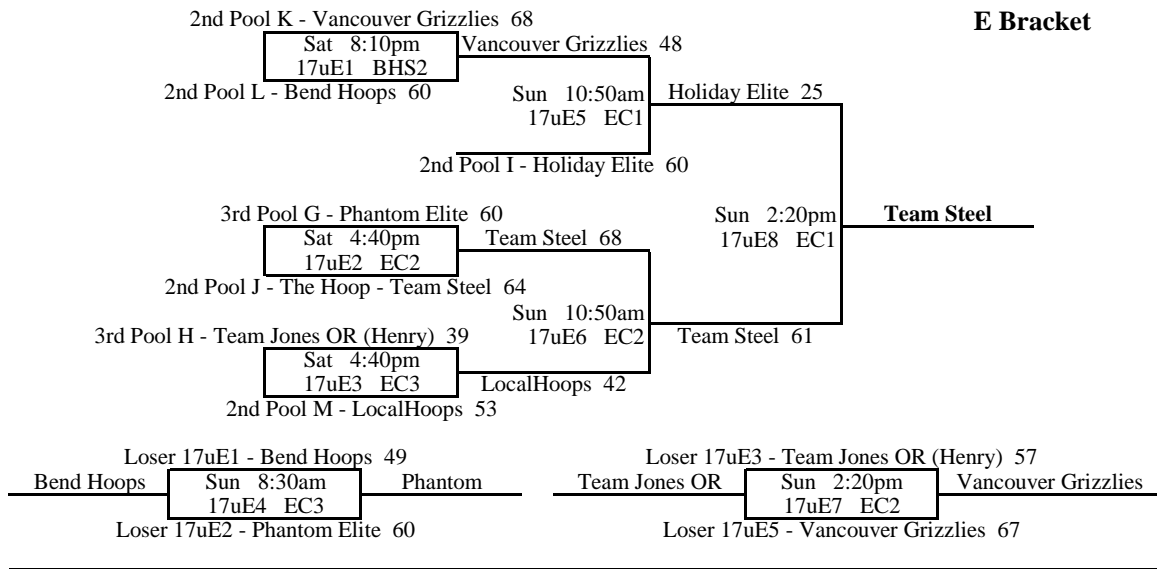

2016 NW Premier Spring Showcase

16u Division

Pool S

W L Place

1	FLITE		2	3rd
2	Seattle Rotary Select II	1	1	2nd
3	Hoop Salem	2		1st

Pool T

W L Place

1	ECBA-FBJ		2	3rd
2	Maeko	2		1st
3	Boise Slam	1	1	2nd