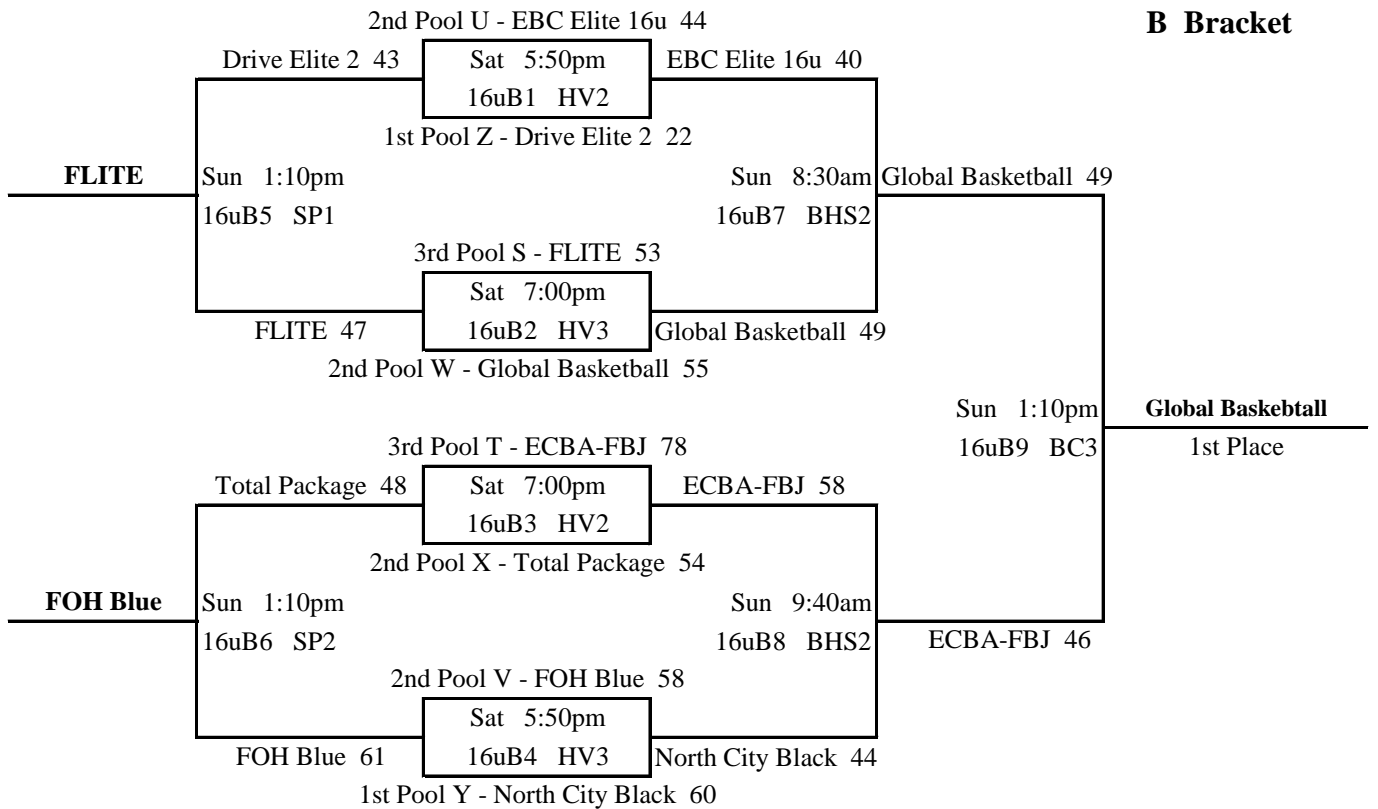

2016 NW Premier Spring Showcase

16u Division

41	S1	v	<u>S2</u>	60	Fri	8:25pm @ BHS1	62	T1	v	<u>T2</u>	71	Fri	7:20pm @ BHS1
58	S2	v	<u>S3</u>	63	Sat	12:00pm @ Peak1	59	<u>T2</u>	v	T3	45	Sat	12:00pm @ Peak2
72	<u>S3</u>	v	S1	67	Sat	4:40pm @ Peak1	69	<u>T3</u>	v	T1	67	Sat	4:40pm @ Peak2
41	U1	v	<u>U2</u>	63	Fri	6:15pm @ EBCR	70	<u>V1</u>	v	V2	60	Fri	8:25pm @ EBCK2
49	U3	v	<u>U1</u>	52	Sat	9:40am @ Peak1	57	V3	v	<u>V1</u>	69	Sat	9:40am @ Peak3
75	<u>U2</u>	v	U3	67	Sat	3:30pm @ HV2	63	<u>V2</u>	v	V3	58	Sat	3:30pm @ EC2
33	W1	v	<u>W2</u>	57	Fri	8:25pm @ BHS2	63	<u>X1</u>	v	X2	49	Fri	7:20pm @ EC3
50	<u>W3</u>	v	W1	46	Sat	12:00pm @ Peak3	69	<u>X3</u>	v	X1	38	Sat	9:40am @ Peak2
55	W2	v	<u>W3</u>	61	Sat	3:30pm @ HV1	37	X2	v	<u>X3</u>	55	Sat	3:30pm @ EC3
43	Y1	v	<u>Y2</u>	80	Fri	6:15pm @ BHS2	47	Z1	v	<u>Z2</u>	62	Fri	6:15pm @ BHS1
52	<u>Y3</u>	v	Y1	44	Sat	10:50am @ EBCR	68	Z3	v	<u>Z1</u>	70	Sat	12:00pm @ EBCR
74	<u>Y2</u>	v	Y3	37	Sat	3:30pm @ EC1	49	<u>Z2</u>	v	Z3	40	Sat	3:30pm @ HV3
62	<u>AA1</u>	v	AA2	26	Fri	7:20pm @ BHS2	54	<u>BB1</u>	v	BB2	45	Fri	7:20pm @ EC2
57	AA3	v	<u>AA1</u>	85	Sat	2:20pm @ HV3	56	<u>BB3</u>	v	BB1	35	Sat	1:10pm @ EBCR
53	AA2	v	<u>AA3</u>	54	Sat	4:40pm @ HV3	71	<u>BB2</u>	v	BB3	67	Sat	3:30pm @ EBCR

2016 NW Premier Spring Showcase

16u Brackets