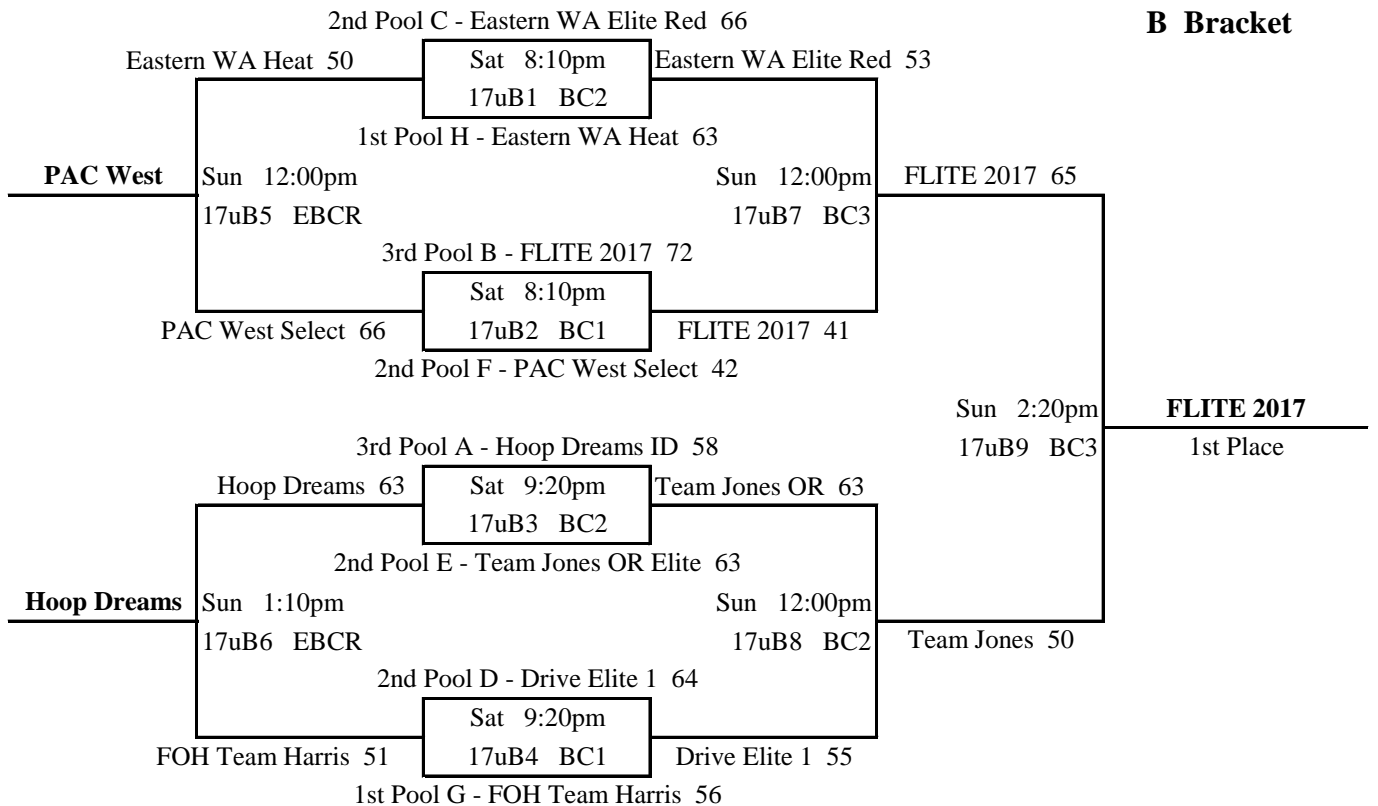

2016 NW Premier Spring Showcase

17u Brackets

A Bracket

B Bracket

2016 NW Premier Spring Showcase

17u Brackets

2016 NW Premier Spring Showcase

17u Brackets

2016 NW Premier Spring Showcase

16u Division

Pool S

W L Place

1	FLITE		2	3rd
2	Seattle Rotary Select II	1	1	2nd
3	Hoop Salem	2		1st

Pool T

W L Place

1	ECBA-FBJ		2	3rd
2	Maeko	2		1st
3	Boise Slam	1	1	2nd