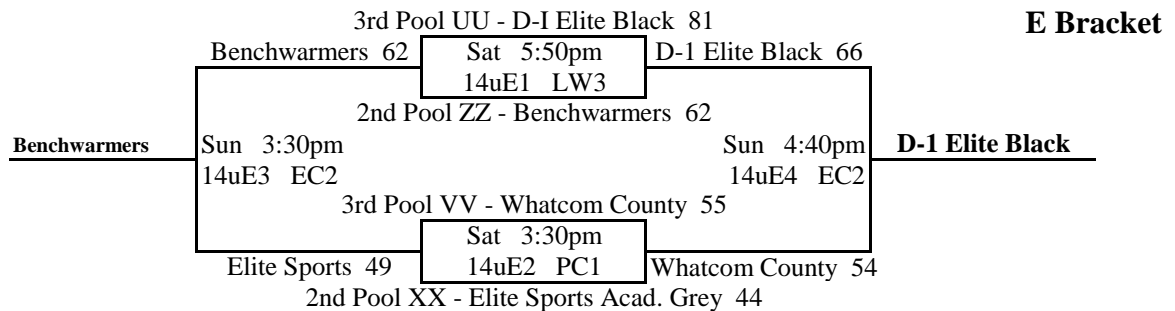

2016 NW Premier Spring Showcase

14u Brackets

2016 NW Premier Spring Showcase

14u Brackets

2016 NW Premier Spring Showcase

13u Division

Pool AAA

	W	L	Place
1 D-1 Elite		2	3rd
2 EBC Blue	1	1	2nd
3 LocalHoops Black	2		1st

53	AAA3	v	AAA1	49	Sat	8:30am @ SP1
47	AAA1	v	AAA2	61	Sat	12:00pm @ SP1
50	AAA2	v	AAA3	59	Sat	3:30pm @ SP2

Pool BBB

	W	L	Place
1 509 Elite Red		2	3rd
2 Benchwarmers Blue	2		1st
3 Total Package	1	1	2nd

36	BBB3	v	BBB1	34	Sat	8:30am @ SP2
46	BBB1	v	BBB2	50	Sat	10:50am @ SP2
66	BBB2	v	BBB3	47	Sat	2:20pm @ SP2