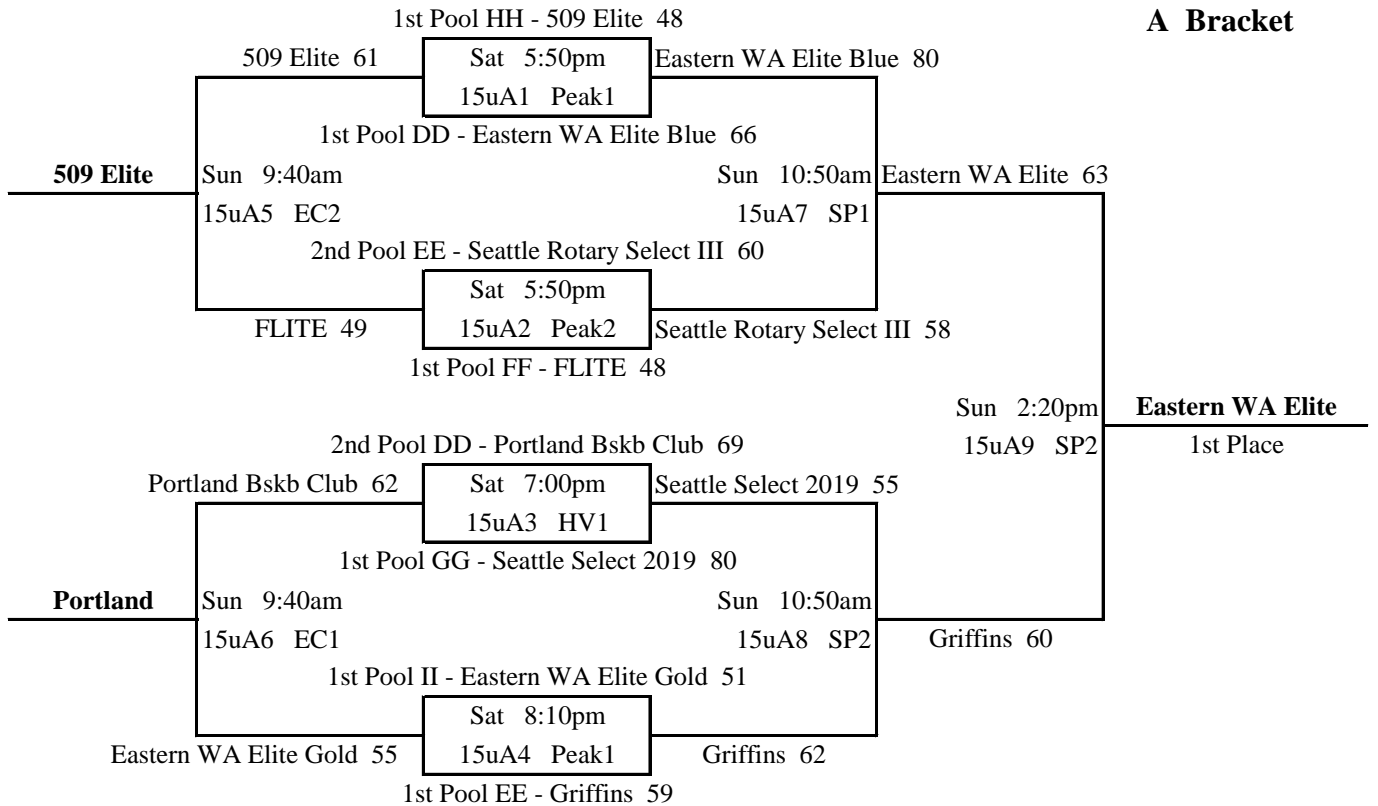

Pool MM

		W	L	Place
1	Seattle Pride	2		1st
2	Drive Elite 2		2	3rd
3	Bend Hoops	1	1	2nd

Pool NN

		W	L	Place
1	Benchwarmers Black		2	3rd
2	LocalHoops	2		1st
3	Roots	1	1	2nd

2016 NW Premier Spring Showcase

15u Division

60	<u>DD1</u>	v	DD2	41	Fri	8:25pm @ Peak2	57	<u>EE1</u>	v	EE2	43	Fri	8:25pm @ Peak3
71	DD2	v	<u>DD3</u>	81	Sat	1:10pm @ Peak2	58	<u>EE3</u>	v	EE1	35	Sat	1:10pm @ Peak1
67	DD3	v	<u>DD1</u>	70	Sat	3:30pm @ Peak2	52	EE2	v	<u>EE3</u>	73	Sat	3:30pm @ Peak1
61	FF1	v	<u>FF2</u>	69	Fri	7:20pm @ Peak3	68	<u>GG1</u>	v	GG2	55	Fri	8:25pm @ Peak1
73	<u>FF3</u>	v	FF1	65	Sat	1:10pm @ Peak3	38	GG3	v	<u>GG1</u>	65	Sat	12:00pm @ NWU
65	FF2	v	<u>FF3</u>	69	Sat	3:30pm @ Peak3	32	GG2	v	<u>GG3</u>	52	Sat	3:30pm @ NWU
52	HH1	v	<u>HH2</u>	61	Fri	6:15pm @ EBCK1	25	II1	v	<u>II2</u>	50	Fri	7:20pm @ Peak2
62	<u>HH3</u>	v	HH1	33	Sat	9:40am @ NWU	63	<u>II3</u>	v	II1	58	Sat	8:30am @ Peak3
45	HH2	v	<u>HH3</u>	74	Sat	2:20pm @ NWU	56	<u>II2</u>	v	II3	37	Sat	2:20pm @ EBCR
51	<u>JJ1</u>	v	JJ2	46	Fri	7:20pm @ Peak1	52	<u>KK1</u>	v	KK2	50	Fri	6:15pm @ Peak2
24	JJ3	v	<u>JJ1</u>	53	Sat	8:30am @ NWU	60	<u>KK3</u>	v	KK1	42	Sat	8:30am @ Peak1
57	<u>JJ2</u>	v	JJ3	38	Sat	1:10pm @ NWU	58	KK2	v	<u>KK3</u>	64	Sat	10:50am @ Peak2
52	LL1	v	<u>LL2</u>	58	Fri	6:15pm @ Peak3	58	<u>MM1</u>	v	MM2	57	Fri	6:15pm @ Peak1
57	<u>LL3</u>	v	LL1	37	Sat	10:50am @ Peak3	55	MM3	v	<u>MM1</u>	64	Sat	10:50am @ NWU
66	LL2	v	<u>LL3</u>	70	Sat	2:20pm @ Peak3	40	MM2	v	<u>MM3</u>	43	Sat	2:20pm @ Peak2
23	NN1	v	<u>NN2</u>	55	Fri	7:20pm @ EC1							
52	<u>NN2</u>	v	NN3	33	Sat	10:50am @ Peak1							
65	<u>NN3</u>	v	NN1	57	Sat	2:20pm @ Peak1							

2016 NW Premier Spring Showcase

15u Brackets

A Bracket

B Bracket

2016 NW Premier Spring Showcase

15u Brackets

2016 NW Premier Spring Showcase

14u Division