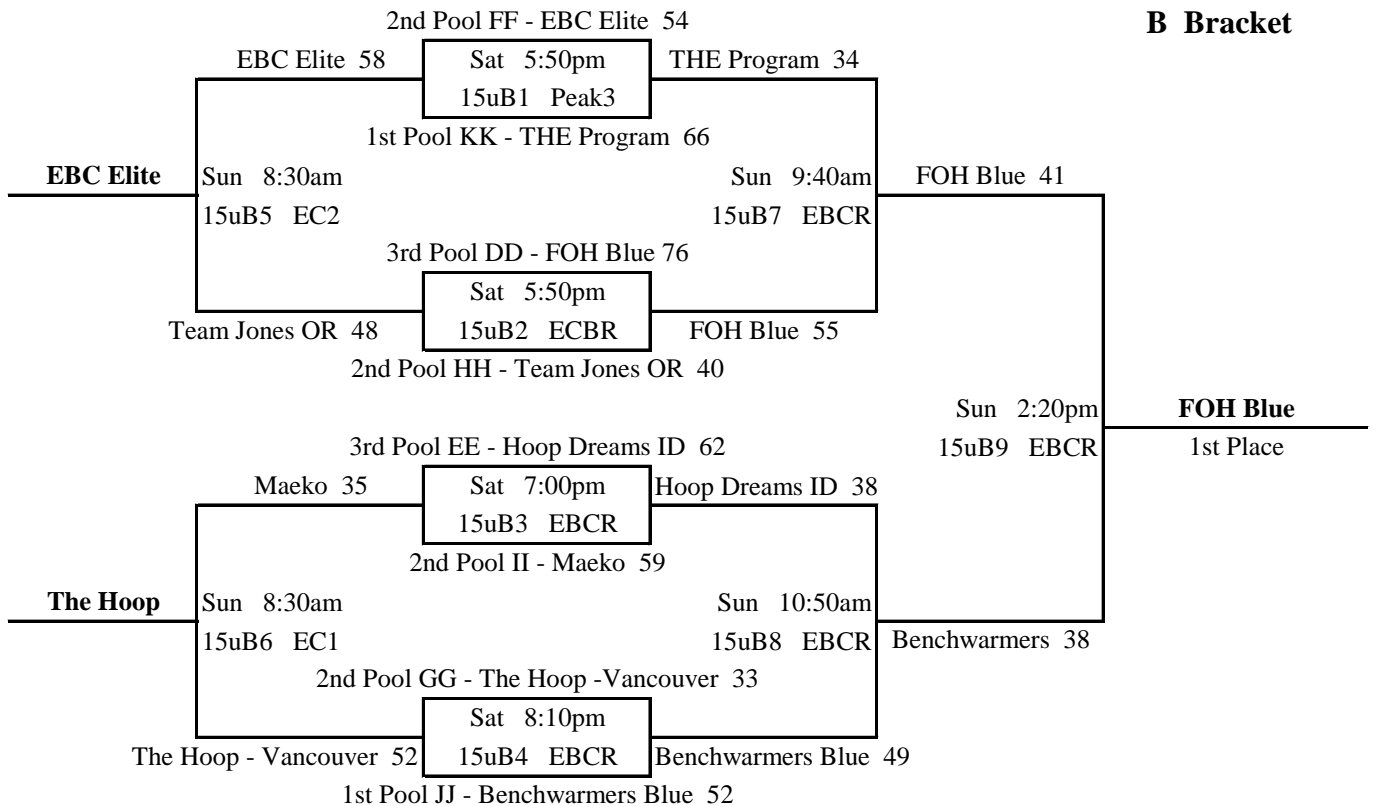

60	<u>DD1</u>	v	DD2	41	Fri	8:25pm @ Peak2	57	<u>EE1</u>	v	EE2	43	Fri	8:25pm @ Peak3
71	DD2	v	<u>DD3</u>	81	Sat	1:10pm @ Peak2	58	<u>EE3</u>	v	EE1	35	Sat	1:10pm @ Peak1
67	DD3	v	<u>DD1</u>	70	Sat	3:30pm @ Peak2	52	EE2	v	<u>EE3</u>	73	Sat	3:30pm @ Peak1
61	FF1	v	<u>FF2</u>	69	Fri	7:20pm @ Peak3	68	<u>GG1</u>	v	GG2	55	Fri	8:25pm @ Peak1
73	<u>FF3</u>	v	FF1	65	Sat	1:10pm @ Peak3	38	GG3	v	<u>GG1</u>	65	Sat	12:00pm @ NWU
65	FF2	v	<u>FF3</u>	69	Sat	3:30pm @ Peak3	32	GG2	v	<u>GG3</u>	52	Sat	3:30pm @ NWU
52	HH1	v	<u>HH2</u>	61	Fri	6:15pm @ EBCK1	25	II1	v	<u>II2</u>	50	Fri	7:20pm @ Peak2
62	<u>HH3</u>	v	HH1	33	Sat	9:40am @ NWU	63	<u>II3</u>	v	II1	58	Sat	8:30am @ Peak3
45	HH2	v	<u>HH3</u>	74	Sat	2:20pm @ NWU	56	<u>II2</u>	v	II3	37	Sat	2:20pm @ EBCR
51	<u>JJ1</u>	v	JJ2	46	Fri	7:20pm @ Peak1	52	<u>KK1</u>	v	KK2	50	Fri	6:15pm @ Peak2
24	JJ3	v	<u>JJ1</u>	53	Sat	8:30am @ NWU	60	<u>KK3</u>	v	KK1	42	Sat	8:30am @ Peak1
57	<u>JJ2</u>	v	JJ3	38	Sat	1:10pm @ NWU	58	KK2	v	<u>KK3</u>	64	Sat	10:50am @ Peak2
52	LL1	v	<u>LL2</u>	58	Fri	6:15pm @ Peak3	58	<u>MM1</u>	v	MM2	57	Fri	6:15pm @ Peak1
57	<u>LL3</u>	v	LL1	37	Sat	10:50am @ Peak3	55	MM3	v	<u>MM1</u>	64	Sat	10:50am @ NWU
66	LL2	v	<u>LL3</u>	70	Sat	2:20pm @ Peak3	40	MM2	v	<u>MM3</u>	43	Sat	2:20pm @ Peak2
23	NN1	v	<u>NN2</u>	55	Fri	7:20pm @ EC1							
52	<u>NN2</u>	v	NN3	33	Sat	10:50am @ Peak1							
65	<u>NN3</u>	v	NN1	57	Sat	2:20pm @ Peak1							

2016 NW Premier Spring Showcase

15u Brackets

A Bracket

B Bracket

2016 NW Premier Spring Showcase

15u Brackets

2016 NW Premier Spring Showcase

14u Division

Pool RR

		W	L	Place
1	Global Basketball		2	3rd
2	Hoop Salem	2		1st
3	Seattle Select 2021	1	1	2nd

Pool SS

		W	L	Place
1	Washington Elite Red	2		1st
2	FLITE		2	3rd
3	509 Elite	1	1	2nd

Pool TT

		W	L	Place
1	Total Package		2	3rd
2	Eastern WA Elite Silver	2		1st
3	Portland Bskb Club Red	1	1	2nd