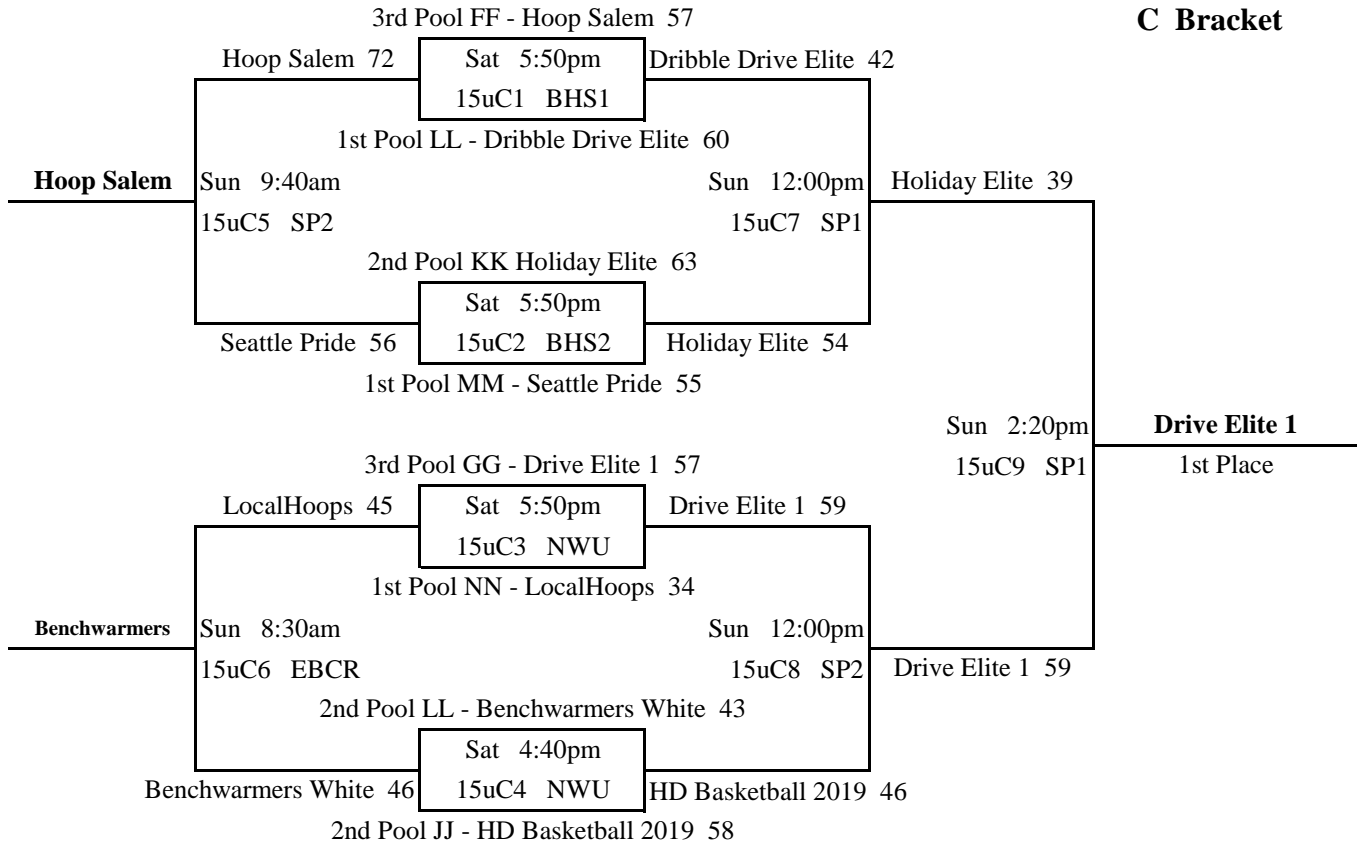

2016 NW Premier Spring Showcase

15u Brackets

A Bracket

B Bracket

2016 NW Premier Spring Showcase

15u Brackets

2016 NW Premier Spring Showcase

14u Division

Pool OO

		W	L	Place
1	Style 8 Blue	2		1st
2	Drive Elite 1		2	3rd
3	Boise Slam	1	1	2nd

Pool PP

		W	L	Place
1	Eastern WA Elite Green		2	3rd
2	FOH Blue	2		1st
3	Portland Bskb Club Black	1	1	2nd

Pool QQ

		W	L	Place
1	D-I Elite Gold	1	1	2nd
2	Team Jones OR		2	3rd
3	Frahm Elite Sixers	2		1st

Pool RR

		W	L	Place
1	Global Basketball		2	3rd
2	Hoop Salem	2		1st
3	Seattle Select 2021	1	1	2nd

Pool SS

		W	L	Place
1	Washington Elite Red	2		1st
2	FLITE		2	3rd
3	509 Elite	1	1	2nd

Pool TT

		W	L	Place
1	Total Package		2	3rd
2	Eastern WA Elite Silver	2		1st
3	Portland Bskb Club Red	1	1	2nd