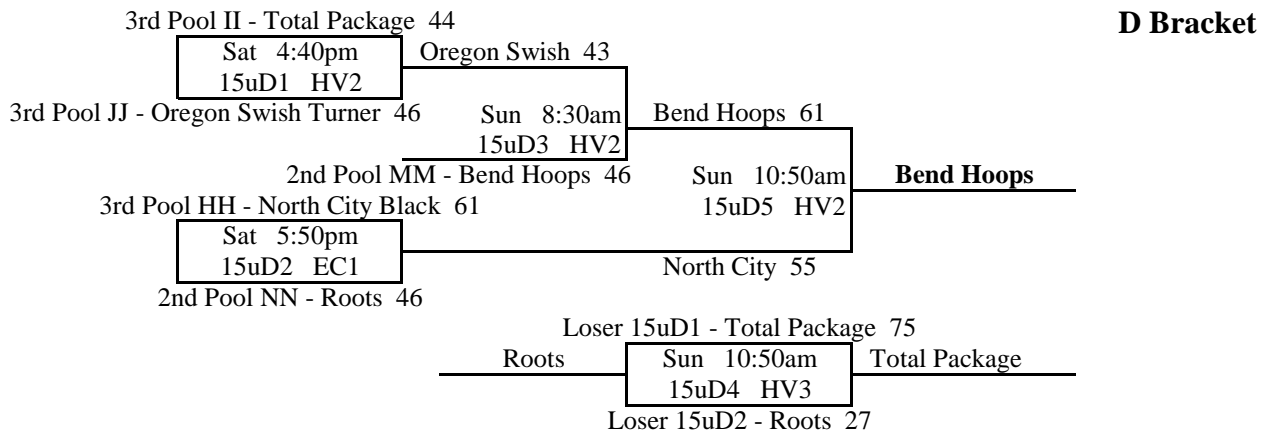

60	<u>DD1</u>	v	DD2	41	Fri	8:25pm @ Peak2	57	<u>EE1</u>	v	EE2	43	Fri	8:25pm @ Peak3
71	DD2	v	<u>DD3</u>	81	Sat	1:10pm @ Peak2	58	<u>EE3</u>	v	EE1	35	Sat	1:10pm @ Peak1
67	DD3	v	<u>DD1</u>	70	Sat	3:30pm @ Peak2	52	EE2	v	<u>EE3</u>	73	Sat	3:30pm @ Peak1
61	FF1	v	<u>FF2</u>	69	Fri	7:20pm @ Peak3	68	<u>GG1</u>	v	GG2	55	Fri	8:25pm @ Peak1
73	<u>FF3</u>	v	FF1	65	Sat	1:10pm @ Peak3	38	GG3	v	<u>GG1</u>	65	Sat	12:00pm @ NWU
65	FF2	v	<u>FF3</u>	69	Sat	3:30pm @ Peak3	32	GG2	v	<u>GG3</u>	52	Sat	3:30pm @ NWU
52	HH1	v	<u>HH2</u>	61	Fri	6:15pm @ EBCK1	25	II1	v	<u>II2</u>	50	Fri	7:20pm @ Peak2
62	<u>HH3</u>	v	HH1	33	Sat	9:40am @ NWU	63	<u>II3</u>	v	II1	58	Sat	8:30am @ Peak3
45	HH2	v	<u>HH3</u>	74	Sat	2:20pm @ NWU	56	<u>II2</u>	v	II3	37	Sat	2:20pm @ EBCR
51	<u>JJ1</u>	v	JJ2	46	Fri	7:20pm @ Peak1	52	<u>KK1</u>	v	KK2	50	Fri	6:15pm @ Peak2
24	JJ3	v	<u>JJ1</u>	53	Sat	8:30am @ NWU	60	<u>KK3</u>	v	KK1	42	Sat	8:30am @ Peak1
57	<u>JJ2</u>	v	JJ3	38	Sat	1:10pm @ NWU	58	KK2	v	<u>KK3</u>	64	Sat	10:50am @ Peak2
52	LL1	v	<u>LL2</u>	58	Fri	6:15pm @ Peak3	58	<u>MM1</u>	v	MM2	57	Fri	6:15pm @ Peak1
57	<u>LL3</u>	v	LL1	37	Sat	10:50am @ Peak3	55	MM3	v	<u>MM1</u>	64	Sat	10:50am @ NWU
66	LL2	v	<u>LL3</u>	70	Sat	2:20pm @ Peak3	40	MM2	v	<u>MM3</u>	43	Sat	2:20pm @ Peak2
23	NN1	v	<u>NN2</u>	55	Fri	7:20pm @ EC1							
52	<u>NN2</u>	v	NN3	33	Sat	10:50am @ Peak1							
65	<u>NN3</u>	v	NN1	57	Sat	2:20pm @ Peak1							

2016 NW Premier Spring Showcase

15u Brackets

A Bracket

B Bracket

2016 NW Premier Spring Showcase

15u Brackets

2016 NW Premier Spring Showcase

14u Division

Pool RR

		W	L	Place
1	Global Basketball		2	3rd
2	Hoop Salem	2		1st
3	Seattle Select 2021	1	1	2nd

Pool SS

		W	L	Place
1	Washington Elite Red	2		1st
2	FLITE		2	3rd
3	509 Elite	1	1	2nd

Pool TT

		W	L	Place
1	Total Package		2	3rd
2	Eastern WA Elite Silver	2		1st
3	Portland Bskb Club Red	1	1	2nd