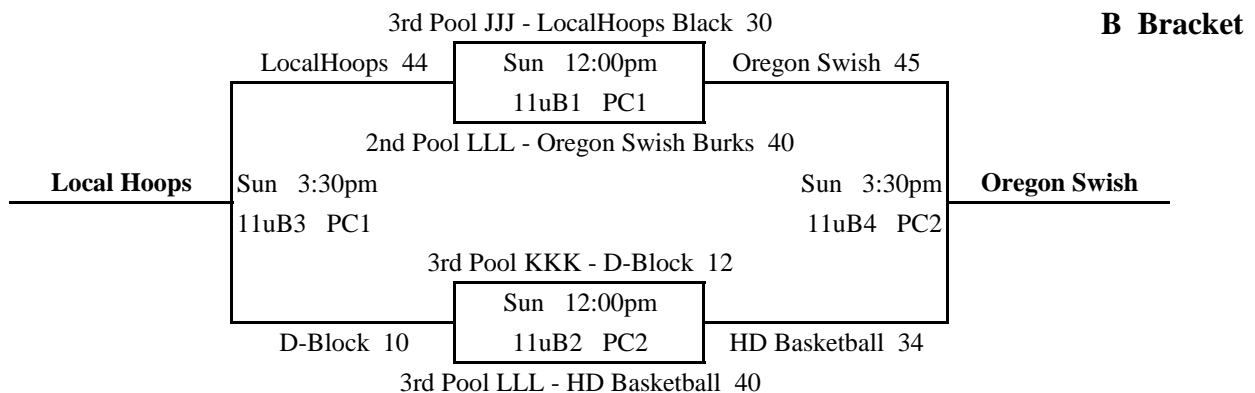

2016 NW Premier Spring Showcase

11u Brackets

Pool JJJ

	W	L	Place
1 D-I Elite	2		1st
2 Elite Sports Acad. Grey	1	1	2nd
3 LocalHoops Black		2	3rd

56	<u>JJJ1</u>	v	JJJ2	51	Sat	10:50am @ RB1
34	JJJ3	v	<u>JJJ1</u>	49	Sat	1:10pm @ RB1
43	<u>JJJ2</u>	v	JJJ3	28	Sat	4:40pm @ RB1

Pool KKK

	W	L	Place
1 Total Package	2		1st
2 FOH Red	1	1	2nd
3 D-BLOCK		2	3rd

37	<u>KKK1</u>	v	KKK2	21	Sat	9:40am @ RB2
35	<u>KKK3</u>	v	<u>KKK1</u>	59	Sat	2:20pm @ RB2
47	<u>KKK2</u>	v	KKK3	46	Sat	4:40pm @ RB2

Pool LLL

	W	L	Place
1 Oregon Swish Burks	1	1	2nd
2 FOH Blue	2		1st
3 HD Basketball		2	3rd

57	<u>LLL2</u>	v	LLL3	38	Sat	12:00pm @ RB2
43	LLL1	v	<u>LLL2</u>	55	Sat	3:30pm @ RB1
42	LLL3	v	<u>LLL1</u>	46	Sat	5:50pm @ RB1