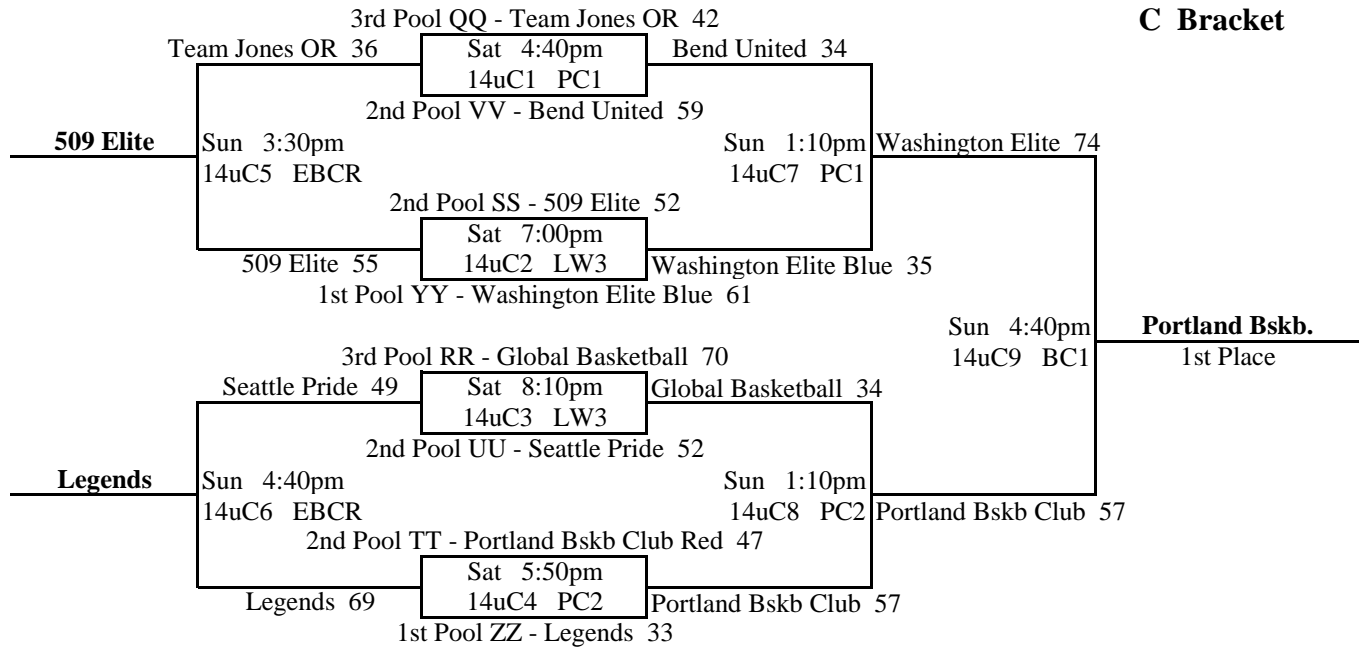

2016 NW Premier Spring Showcase

14u Division

67	<u>OO1</u>	v	OO2	48	Fri	7:20pm @ LW3	30	PP1	v	<u>PP2</u>	42	Fri	8:25pm @ LW3
42	OO3	v	<u>OO1</u>	57	Sat	10:50am @ LW3	53	<u>PP3</u>	v	PP1	51	Sat	1:10pm @ LW3
55	OO2	v	<u>OO3</u>	65	Sat	2:20pm @ LW2	75	<u>PP2</u>	v	PP3	66	Sat	3:30pm @ LW3
60	<u>QQ1</u>	v	QQ2	36	Fri	8:25pm @ LW1	27	RR1	v	<u>RR2</u>	60	Fri	8:25pm @ LW2
69	<u>QQ3</u>	v	QQ1	61	Sat	12:00m @ LW1	66	<u>RR3</u>	v	RR1	25	Sat	12:00pm @ RB1
37	QQ2	v	<u>QQ3</u>	69	Sat	2:20pm @ LW1	76	<u>RR2</u>	v	RR3	50	Sat	2:20pm @ RB1
74	<u>SS1</u>	v	SS2	45	Fri	8:25pm @ NWU	26	TT1	v	<u>TT2</u>	45	Fri	7:20pm @ LW2
29	SS3	v	<u>SS1</u>	47	Sat	9:40am @ LW1	56	<u>TT3</u>	v	TT1	54	Sat	1:10pm @ LW2
63	SS2	v	<u>SS3</u>	67	Sat	2:20pm @ LW3	59	<u>TT2</u>	v	TT3	29	Sat	3:30pm @ LW2
55	UU1	v	<u>UU2</u>	63	Fri	6:15pm @ LW1	53	<u>VV1</u>	v	VV2	43	Fri	6:15pm @ LW2
73	<u>UU3</u>	v	UU1	71	Sat	9:40am @ LW2	45	VV3	v	<u>VV1</u>	51	Sat	8:30am @ LW1
65	UU2	v	<u>UU3</u>	70	Sat	12:00pm @ LW2	52	VV2	v	<u>VV3</u>	58	Sat	10:50am @ LW1
49	<u>WW1</u>	v	WW2	47	Fri	7:20pm @ LW1	49	XX1	v	<u>XX2</u>	59	Fri	6:15pm @ LW3
43	WW2	v	<u>WW3</u>	51	Sat	9:40am @ LW3	25	XX3	v	<u>XX1</u>	44	Sat	8:30am @ LW2
63	WW3	v	<u>WW1</u>	64	Sat	12:00pm @ LW3	42	<u>XX2</u>	v	XX3	39	Sat	1:10pm @ LW1
62	YY1	v	<u>YY2</u>	68	Fri	6:15pm @ NWU	45	ZZ1	v	<u>ZZ2</u>	61	Fri	7:20pm @ NWU
55	YY3	v	<u>YY1</u>	69	Sat	8:30am @ LW3	62	<u>ZZ3</u>	v	ZZ1	58	Sat	9:40am @ RB1
71	<u>YY2</u>	v	YY3	34	Sat	10:50am @ LW2	69	<u>ZZ2</u>	v	ZZ3	39	Sat	3:30pm @ LW1

2016 NW Premier Spring Showcase

14u Brackets

2016 NW Premier Spring Showcase

14u Brackets

2016 NW Premier Spring Showcase

13u Division

Pool AAA

	W	L	Place
1 D-1 Elite		2	3rd
2 EBC Blue	1	1	2nd
3 LocalHoops Black	2		1st