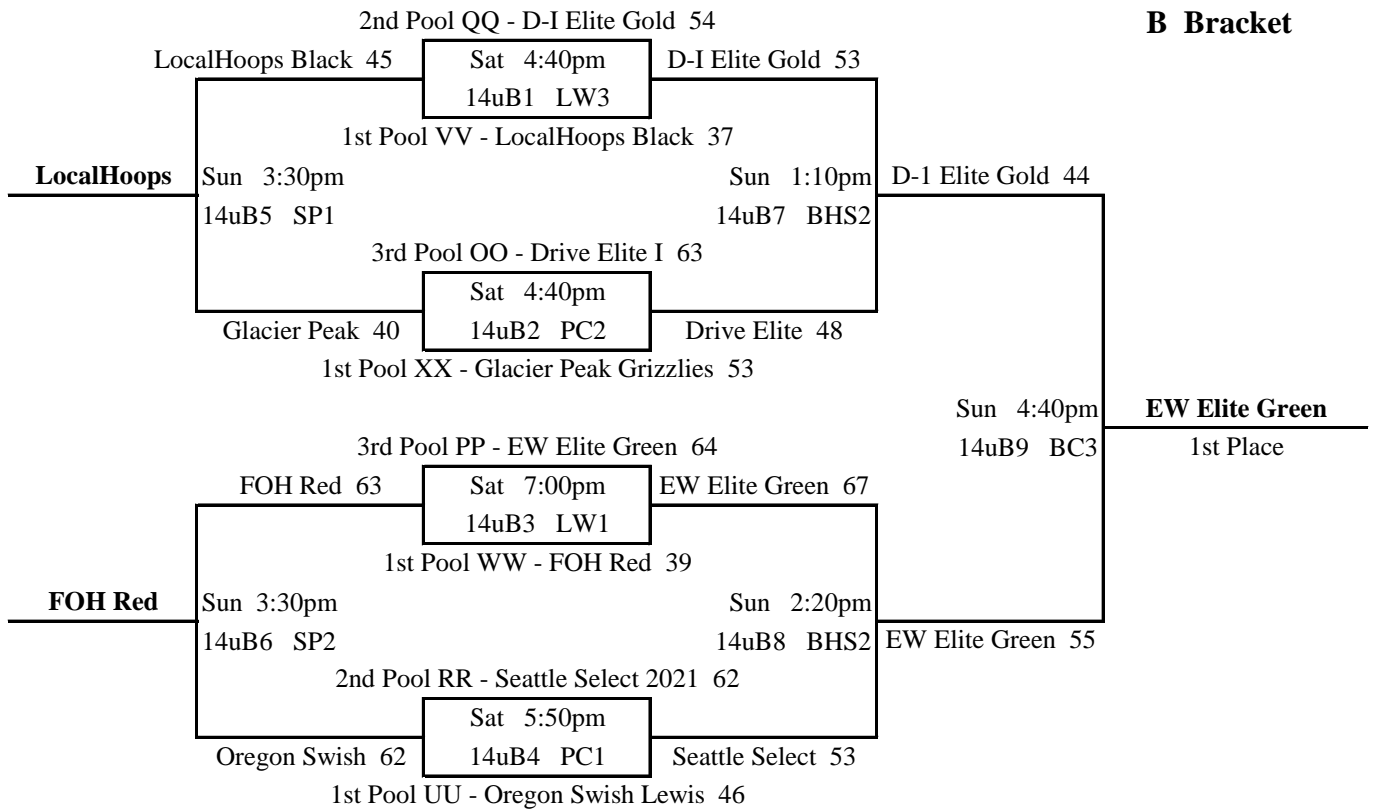

Pool XX

		W	L	Place
1	Elite Sports Acad. Grey	1	1	2nd
2	Glacier Peak Grizzlies	2		1st
3	Wolves		2	3rd

Pool YY

		W	L	Place
1	EBC White	1	1	2nd
2	Washington Elite Blue	2		1st
3	NSE Titans		3	3rd

Pool ZZ

		W	L	Place
1	D-1 Elite White		2	3rd
2	Legends	2		1st
3	Benchwarmers	1	1	2nd

2016 NW Premier Spring Showcase

14u Division

67	<u>OO1</u>	v	OO2	48	Fri	7:20pm @ LW3	30	PP1	v	<u>PP2</u>	42	Fri	8:25pm @ LW3
42	OO3	v	<u>OO1</u>	57	Sat	10:50am @ LW3	53	<u>PP3</u>	v	PP1	51	Sat	1:10pm @ LW3
55	OO2	v	<u>OO3</u>	65	Sat	2:20pm @ LW2	75	<u>PP2</u>	v	PP3	66	Sat	3:30pm @ LW3
60	<u>QQ1</u>	v	QQ2	36	Fri	8:25pm @ LW1	27	RR1	v	<u>RR2</u>	60	Fri	8:25pm @ LW2
69	<u>QQ3</u>	v	QQ1	61	Sat	12:00m @ LW1	66	<u>RR3</u>	v	RR1	25	Sat	12:00pm @ RB1
37	QQ2	v	<u>QQ3</u>	69	Sat	2:20pm @ LW1	76	<u>RR2</u>	v	RR3	50	Sat	2:20pm @ RB1
74	<u>SS1</u>	v	SS2	45	Fri	8:25pm @ NWU	26	TT1	v	<u>TT2</u>	45	Fri	7:20pm @ LW2
29	SS3	v	<u>SS1</u>	47	Sat	9:40am @ LW1	56	<u>TT3</u>	v	TT1	54	Sat	1:10pm @ LW2
63	SS2	v	<u>SS3</u>	67	Sat	2:20pm @ LW3	59	<u>TT2</u>	v	TT3	29	Sat	3:30pm @ LW2
55	UU1	v	<u>UU2</u>	63	Fri	6:15pm @ LW1	53	<u>VV1</u>	v	VV2	43	Fri	6:15pm @ LW2
73	<u>UU3</u>	v	UU1	71	Sat	9:40am @ LW2	45	VV3	v	<u>VV1</u>	51	Sat	8:30am @ LW1
65	UU2	v	<u>UU3</u>	70	Sat	12:00pm @ LW2	52	VV2	v	<u>VV3</u>	58	Sat	10:50am @ LW1
49	<u>WW1</u>	v	WW2	47	Fri	7:20pm @ LW1	49	XX1	v	<u>XX2</u>	59	Fri	6:15pm @ LW3
43	WW2	v	<u>WW3</u>	51	Sat	9:40am @ LW3	25	XX3	v	<u>XX1</u>	44	Sat	8:30am @ LW2
63	WW3	v	<u>WW1</u>	64	Sat	12:00pm @ LW3	42	<u>XX2</u>	v	XX3	39	Sat	1:10pm @ LW1
62	YY1	v	<u>YY2</u>	68	Fri	6:15pm @ NWU	45	ZZ1	v	<u>ZZ2</u>	61	Fri	7:20pm @ NWU
55	YY3	v	<u>YY1</u>	69	Sat	8:30am @ LW3	62	<u>ZZ3</u>	v	ZZ1	58	Sat	9:40am @ RB1
71	<u>YY2</u>	v	YY3	34	Sat	10:50am @ LW2	69	<u>ZZ2</u>	v	ZZ3	39	Sat	3:30pm @ LW1

2016 NW Premier Spring Showcase

14u Brackets

2016 NW Premier Spring Showcase

14u Brackets

2016 NW Premier Spring Showcase

13u Division

Pool AAA

	W	L	Place
1 D-1 Elite		2	3rd
2 EBC Blue	1	1	2nd
3 LocalHoops Black	2		1st