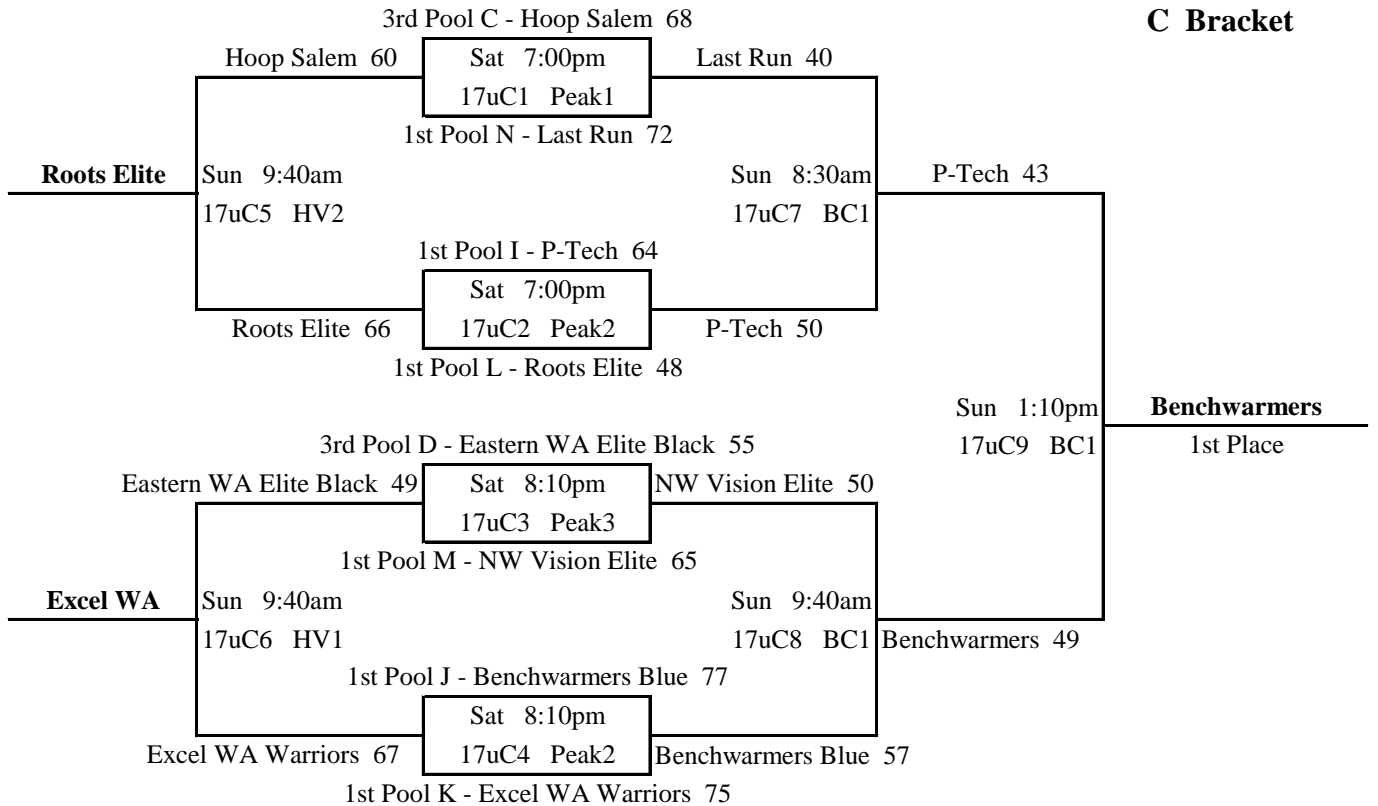

2016 NW Premier Spring Showcase

17u Brackets

A Bracket

B Bracket

2016 NW Premier Spring Showcase

17u Brackets

2016 NW Premier Spring Showcase

17u Brackets

2016 NW Premier Spring Showcase

16u Division

Pool S

W L Place

1	FLITE		2	3rd
2	Seattle Rotary Select II	1	1	2nd
3	Hoop Salem	2		1st

Pool T

W L Place

1	ECBA-FBJ		2	3rd
2	Maeko	2		1st
3	Boise Slam	1	1	2nd