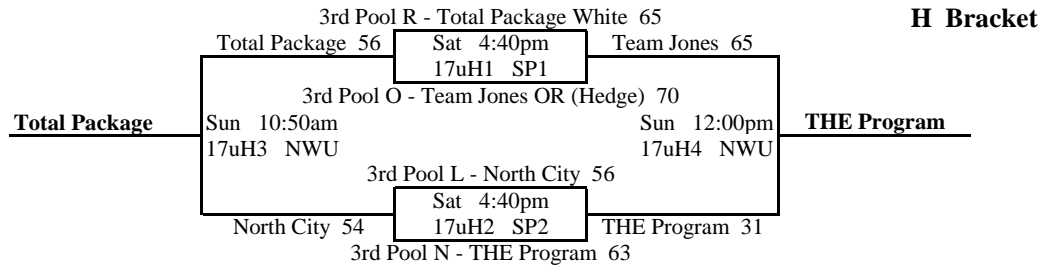

2016 NW Premier Spring Showcase

16u Division

Pool S

W L Place

1	FLITE		2	3rd
2	Seattle Rotary Select II	1	1	2nd
3	Hoop Salem	2		1st

Pool T

W L Place

1	ECBA-FBJ		2	3rd
2	Maeko	2		1st
3	Boise Slam	1	1	2nd