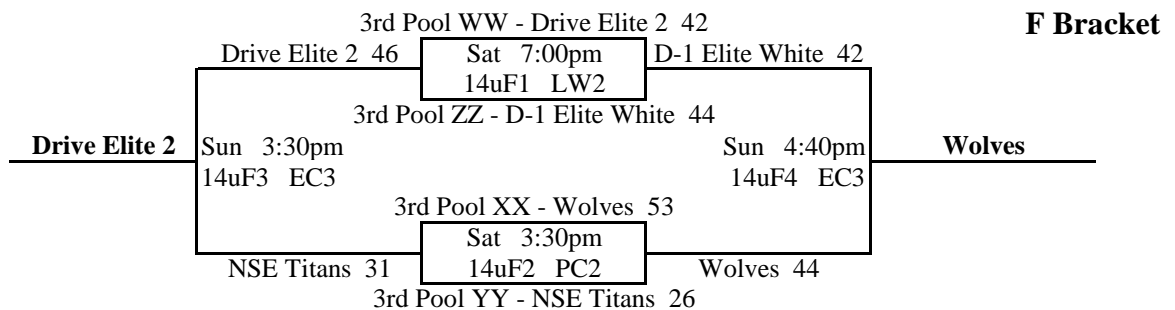

2016 NW Premier Spring Showcase

14u Brackets

2016 NW Premier Spring Showcase

14u Brackets

2016 NW Premier Spring Showcase

13u Division

Pool AAA

	W	L	Place
1 D-1 Elite		2	3rd
2 EBC Blue	1	1	2nd
3 LocalHoops Black	2		1st

53	AAA3	v	AAA1	49	Sat	8:30am @ SP1
47	AAA1	v	AAA2	61	Sat	12:00pm @ SP1
50	AAA2	v	AAA3	59	Sat	3:30pm @ SP2

Pool BBB

	W	L	Place
1 509 Elite Red		2	3rd
2 Benchwarmers Blue	2		1st
3 Total Package	1	1	2nd

36	BBB3	v	BBB1	34	Sat	8:30am @ SP2
46	BBB1	v	BBB2	50	Sat	10:50am @ SP2
66	BBB2	v	BBB3	47	Sat	2:20pm @ SP2