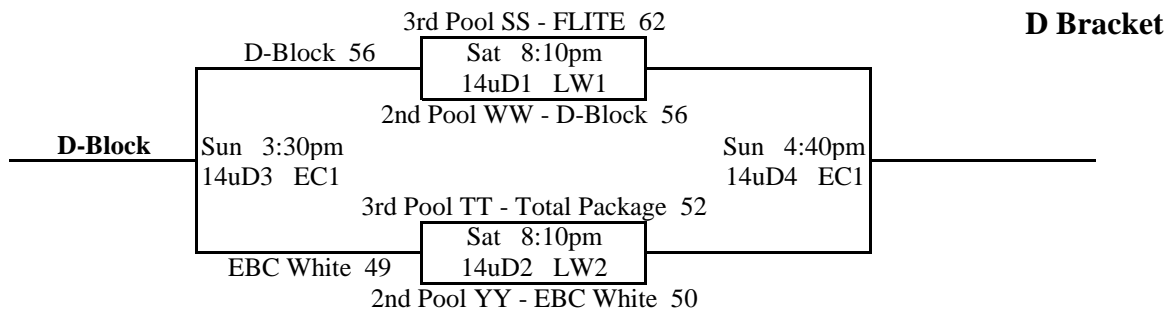

2016 NW Premier Spring Showcase

14u Brackets

2016 NW Premier Spring Showcase

14u Brackets

2016 NW Premier Spring Showcase

13u Division

Pool AAA

	W	L	Place
1 D-1 Elite		2	3rd
2 EBC Blue	1	1	2nd
3 LocalHoops Black	2		1st

53	AAA3	v	AAA1	49	Sat	8:30am @ SP1
47	AAA1	v	AAA2	61	Sat	12:00pm @ SP1
50	AAA2	v	AAA3	59	Sat	3:30pm @ SP2

Pool BBB

	W	L	Place
1 509 Elite Red		2	3rd
2 Benchwarmers Blue	2		1st
3 Total Package	1	1	2nd

36	BBB3	v	BBB1	34	Sat	8:30am @ SP2
46	BBB1	v	BBB2	50	Sat	10:50am @ SP2
66	BBB2	v	BBB3	47	Sat	2:20pm @ SP2