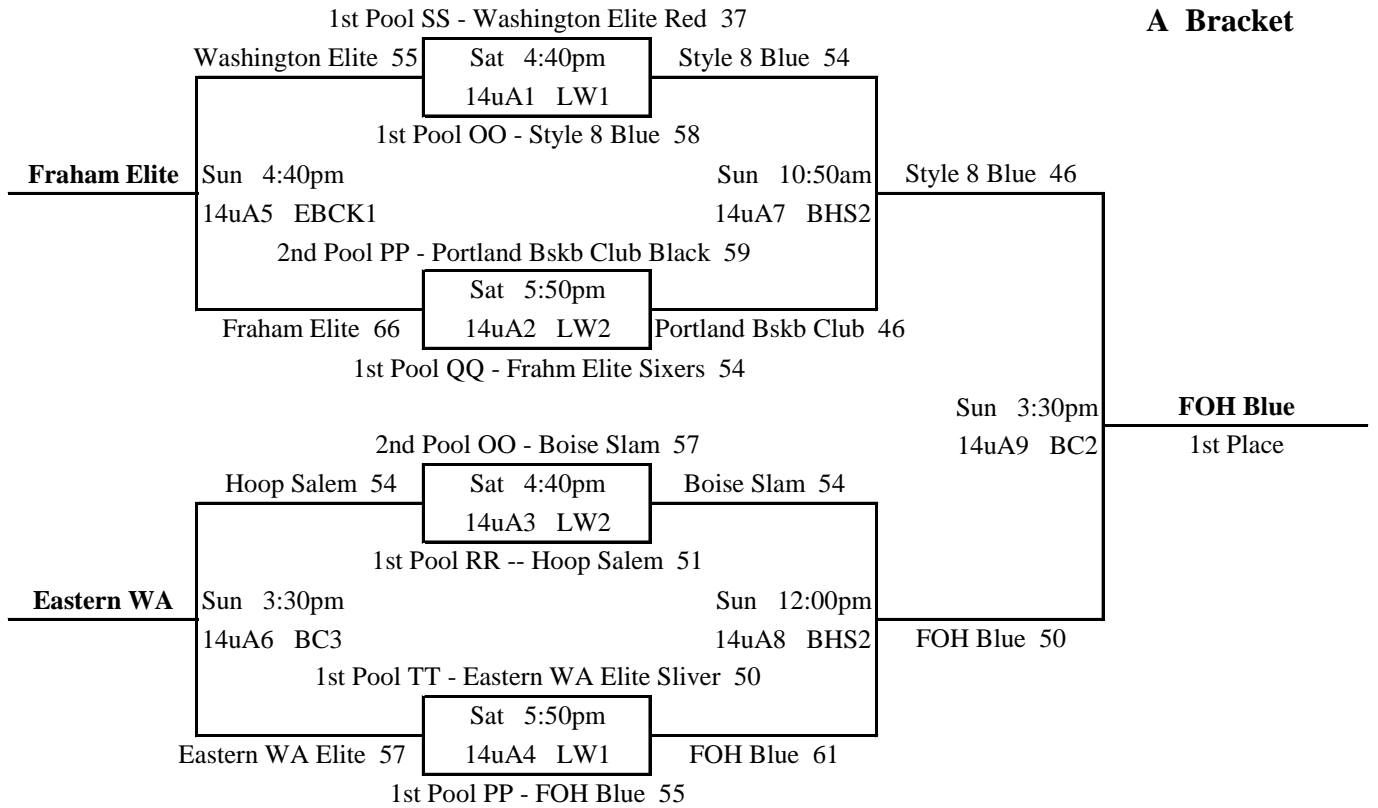

Pool XX

		W	L	Place
1	Elite Sports Acad. Grey	1	1	2nd
2	Glacier Peak Grizzlies	2		1st
3	Wolves		2	3rd

Pool YY

		W	L	Place
1	EBC White	1	1	2nd
2	Washington Elite Blue	2		1st
3	NSE Titans		3	3rd

Pool ZZ

		W	L	Place
1	D-1 Elite White		2	3rd
2	Legends	2		1st
3	Benchwarmers	1	1	2nd

2016 NW Premier Spring Showcase

14u Division

67	<u>OO1</u>	v	OO2	48	Fri	7:20pm @ LW3	30	PP1	v	<u>PP2</u>	42	Fri	8:25pm @ LW3
42	OO3	v	<u>OO1</u>	57	Sat	10:50am @ LW3	53	<u>PP3</u>	v	PP1	51	Sat	1:10pm @ LW3
55	OO2	v	<u>OO3</u>	65	Sat	2:20pm @ LW2	75	<u>PP2</u>	v	PP3	66	Sat	3:30pm @ LW3
60	<u>QQ1</u>	v	QQ2	36	Fri	8:25pm @ LW1	27	RR1	v	<u>RR2</u>	60	Fri	8:25pm @ LW2
69	<u>QQ3</u>	v	QQ1	61	Sat	12:00m @ LW1	66	<u>RR3</u>	v	RR1	25	Sat	12:00pm @ RB1
37	QQ2	v	<u>QQ3</u>	69	Sat	2:20pm @ LW1	76	<u>RR2</u>	v	RR3	50	Sat	2:20pm @ RB1
74	<u>SS1</u>	v	SS2	45	Fri	8:25pm @ NWU	26	TT1	v	<u>TT2</u>	45	Fri	7:20pm @ LW2
29	SS3	v	<u>SS1</u>	47	Sat	9:40am @ LW1	56	<u>TT3</u>	v	TT1	54	Sat	1:10pm @ LW2
63	SS2	v	<u>SS3</u>	67	Sat	2:20pm @ LW3	59	<u>TT2</u>	v	TT3	29	Sat	3:30pm @ LW2
55	UU1	v	<u>UU2</u>	63	Fri	6:15pm @ LW1	53	<u>VV1</u>	v	VV2	43	Fri	6:15pm @ LW2
73	<u>UU3</u>	v	UU1	71	Sat	9:40am @ LW2	45	VV3	v	<u>VV1</u>	51	Sat	8:30am @ LW1
65	UU2	v	<u>UU3</u>	70	Sat	12:00pm @ LW2	52	VV2	v	<u>VV3</u>	58	Sat	10:50am @ LW1
49	<u>WW1</u>	v	WW2	47	Fri	7:20pm @ LW1	49	XX1	v	<u>XX2</u>	59	Fri	6:15pm @ LW3
43	WW2	v	<u>WW3</u>	51	Sat	9:40am @ LW3	25	XX3	v	<u>XX1</u>	44	Sat	8:30am @ LW2
63	WW3	v	<u>WW1</u>	64	Sat	12:00pm @ LW3	42	<u>XX2</u>	v	XX3	39	Sat	1:10pm @ LW1
62	YY1	v	<u>YY2</u>	68	Fri	6:15pm @ NWU	45	ZZ1	v	<u>ZZ2</u>	61	Fri	7:20pm @ NWU
55	YY3	v	<u>YY1</u>	69	Sat	8:30am @ LW3	62	<u>ZZ3</u>	v	ZZ1	58	Sat	9:40am @ RB1
71	<u>YY2</u>	v	YY3	34	Sat	10:50am @ LW2	69	<u>ZZ2</u>	v	ZZ3	39	Sat	3:30pm @ LW1

2016 NW Premier Spring Showcase

14u Brackets

2016 NW Premier Spring Showcase

14u Brackets

2016 NW Premier Spring Showcase

13u Division

Pool AAA

	W	L	Place
1 D-1 Elite		2	3rd
2 EBC Blue	1	1	2nd
3 LocalHoops Black	2		1st