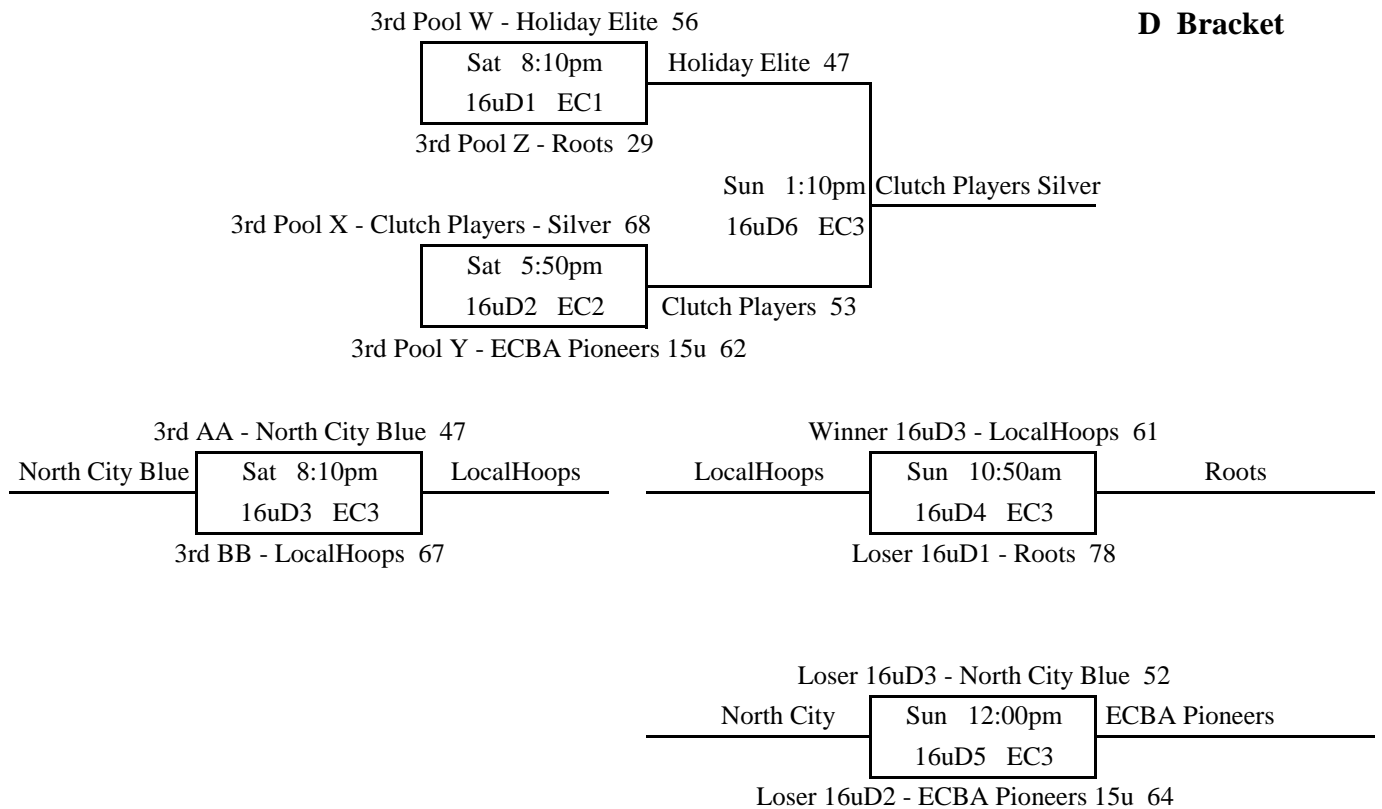

1	LocalHoops	1	1	3rd
2	Washington Evolution	1	1	2nd
3	THE Program	1	1	1st

2016 NW Premier Spring Showcase

16u Division

41	S1	v	<u>S2</u>	60	Fri	8:25pm @ BHS1	62	T1	v	<u>T2</u>	71	Fri	7:20pm @ BHS1
58	S2	v	<u>S3</u>	63	Sat	12:00pm @ Peak1	59	<u>T2</u>	v	T3	45	Sat	12:00pm @ Peak2
72	<u>S3</u>	v	S1	67	Sat	4:40pm @ Peak1	69	<u>T3</u>	v	T1	67	Sat	4:40pm @ Peak2
41	U1	v	<u>U2</u>	63	Fri	6:15pm @ EBCR	70	<u>V1</u>	v	V2	60	Fri	8:25pm @ EBCK2
49	U3	v	<u>U1</u>	52	Sat	9:40am @ Peak1	57	V3	v	<u>V1</u>	69	Sat	9:40am @ Peak3
75	<u>U2</u>	v	U3	67	Sat	3:30pm @ HV2	63	<u>V2</u>	v	V3	58	Sat	3:30pm @ EC2
33	W1	v	<u>W2</u>	57	Fri	8:25pm @ BHS2	63	<u>X1</u>	v	X2	49	Fri	7:20pm @ EC3
50	<u>W3</u>	v	W1	46	Sat	12:00pm @ Peak3	69	<u>X3</u>	v	X1	38	Sat	9:40am @ Peak2
55	W2	v	<u>W3</u>	61	Sat	3:30pm @ HV1	37	X2	v	<u>X3</u>	55	Sat	3:30pm @ EC3
43	Y1	v	<u>Y2</u>	80	Fri	6:15pm @ BHS2	47	Z1	v	<u>Z2</u>	62	Fri	6:15pm @ BHS1
52	<u>Y3</u>	v	Y1	44	Sat	10:50am @ EBCR	68	Z3	v	<u>Z1</u>	70	Sat	12:00pm @ EBCR
74	<u>Y2</u>	v	Y3	37	Sat	3:30pm @ EC1	49	<u>Z2</u>	v	Z3	40	Sat	3:30pm @ HV3
62	<u>AA1</u>	v	AA2	26	Fri	7:20pm @ BHS2	54	<u>BB1</u>	v	BB2	45	Fri	7:20pm @ EC2
57	AA3	v	<u>AA1</u>	85	Sat	2:20pm @ HV3	56	<u>BB3</u>	v	BB1	35	Sat	1:10pm @ EBCR
53	AA2	v	<u>AA3</u>	54	Sat	4:40pm @ HV3	71	<u>BB2</u>	v	BB3	67	Sat	3:30pm @ EBCR

2016 NW Premier Spring Showcase

16u Brackets

2016 NW Premier Spring Showcase

16u Brackets

C Bracket

D Bracket

2016 NW Premier Spring Showcase

15u Division

Pool DD

		W	L	Place
1	Eastern WA Elite Blue	2		1st
2	FOH Blue		2	3rd
3	Portland Bskb Club	1	1	2nd

Pool EE

		W	L	Place
1	Seattle Rotary Select III	1	1	2nd
2	Hoop Dreams ID		2	3rd
3	Griffins	2		1st

Pool FF

		W	L	Place
1	Hoop Salem		2	3rd
2	EBC Elite	1	1	2nd
3	FLITE	2		1st