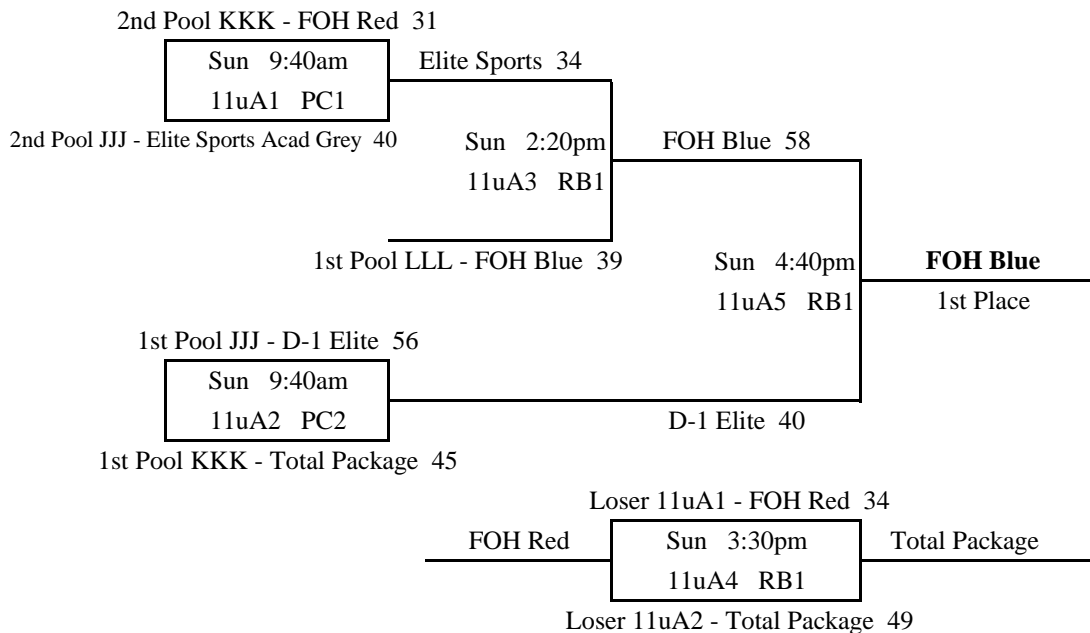

Pool GGG

	W	L	Place	
1 D-BLOCK	2		1st	56
2 LocalHoops Black	1	1	2nd	25
3 Bend Hoops		2	3rd	46

GGG1 v GGG2	43 Sat	9:40am @ PC2
GGG3 v GGG1	71 Sat	12:00pm @ PC2
GGG2 v GGG3	35 Sat	2:20pm @ PC2

Pool HHH

	W	L	Place	
1 Portland Bskb Club	2		1st	41
2 Total Package	1	1	2nd	6
3 FOH Red	1	1	3rd	52
4 D-I Elite		2	4th	48

56	<u>JJJ1</u>	v	JJJ2	51	Sat	10:50am @ RB1
34	JJJ3	v	<u>JJJ1</u>	49	Sat	1:10pm @ RB1
43	<u>JJJ2</u>	v	JJJ3	28	Sat	4:40pm @ RB1

Pool KKK

	W	L	Place
1 Total Package	2		1st
2 FOH Red	1	1	2nd
3 D-BLOCK		2	3rd

37	<u>KKK1</u>	v	KKK2	21	Sat	9:40am @ RB2
35	<u>KKK3</u>	v	<u>KKK1</u>	59	Sat	2:20pm @ RB2
47	<u>KKK2</u>	v	KKK3	46	Sat	4:40pm @ RB2

Pool LLL

	W	L	Place
1 Oregon Swish Burks	1	1	2nd
2 FOH Blue	2		1st
3 HD Basketball		2	3rd

57	<u>LLL2</u>	v	LLL3	38	Sat	12:00pm @ RB2
43	LLL1	v	<u>LLL2</u>	55	Sat	3:30pm @ RB1
42	LLL3	v	<u>LLL1</u>	46	Sat	5:50pm @ RB1

2016 NW Premier Spring Showcase

10u Bracket

Pool NNN		W	L	Place
1	D-I Elite		3	4th
2	FOH Blue	1	2	3rd
3	LocalHoops Black	3		1st
4	Seattle Stars	2	1	2nd