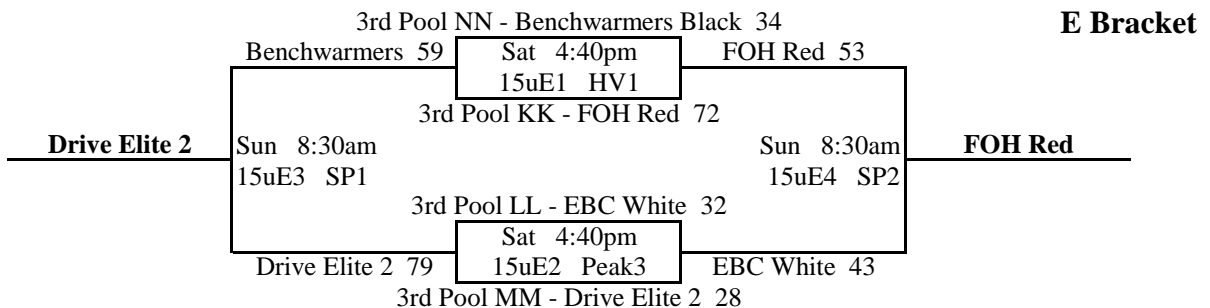

2016 NW Premier Spring Showcase

15u Brackets

A Bracket

B Bracket

2016 NW Premier Spring Showcase

15u Brackets

2016 NW Premier Spring Showcase

14u Division

Pool RR

		W	L	Place
1	Global Basketball		2	3rd
2	Hoop Salem	2		1st
3	Seattle Select 2021	1	1	2nd

Pool SS

		W	L	Place
1	Washington Elite Red	2		1st
2	FLITE		2	3rd
3	509 Elite	1	1	2nd

Pool TT

		W	L	Place
1	Total Package		2	3rd
2	Eastern WA Elite Silver	2		1st
3	Portland Bskb Club Red	1	1	2nd