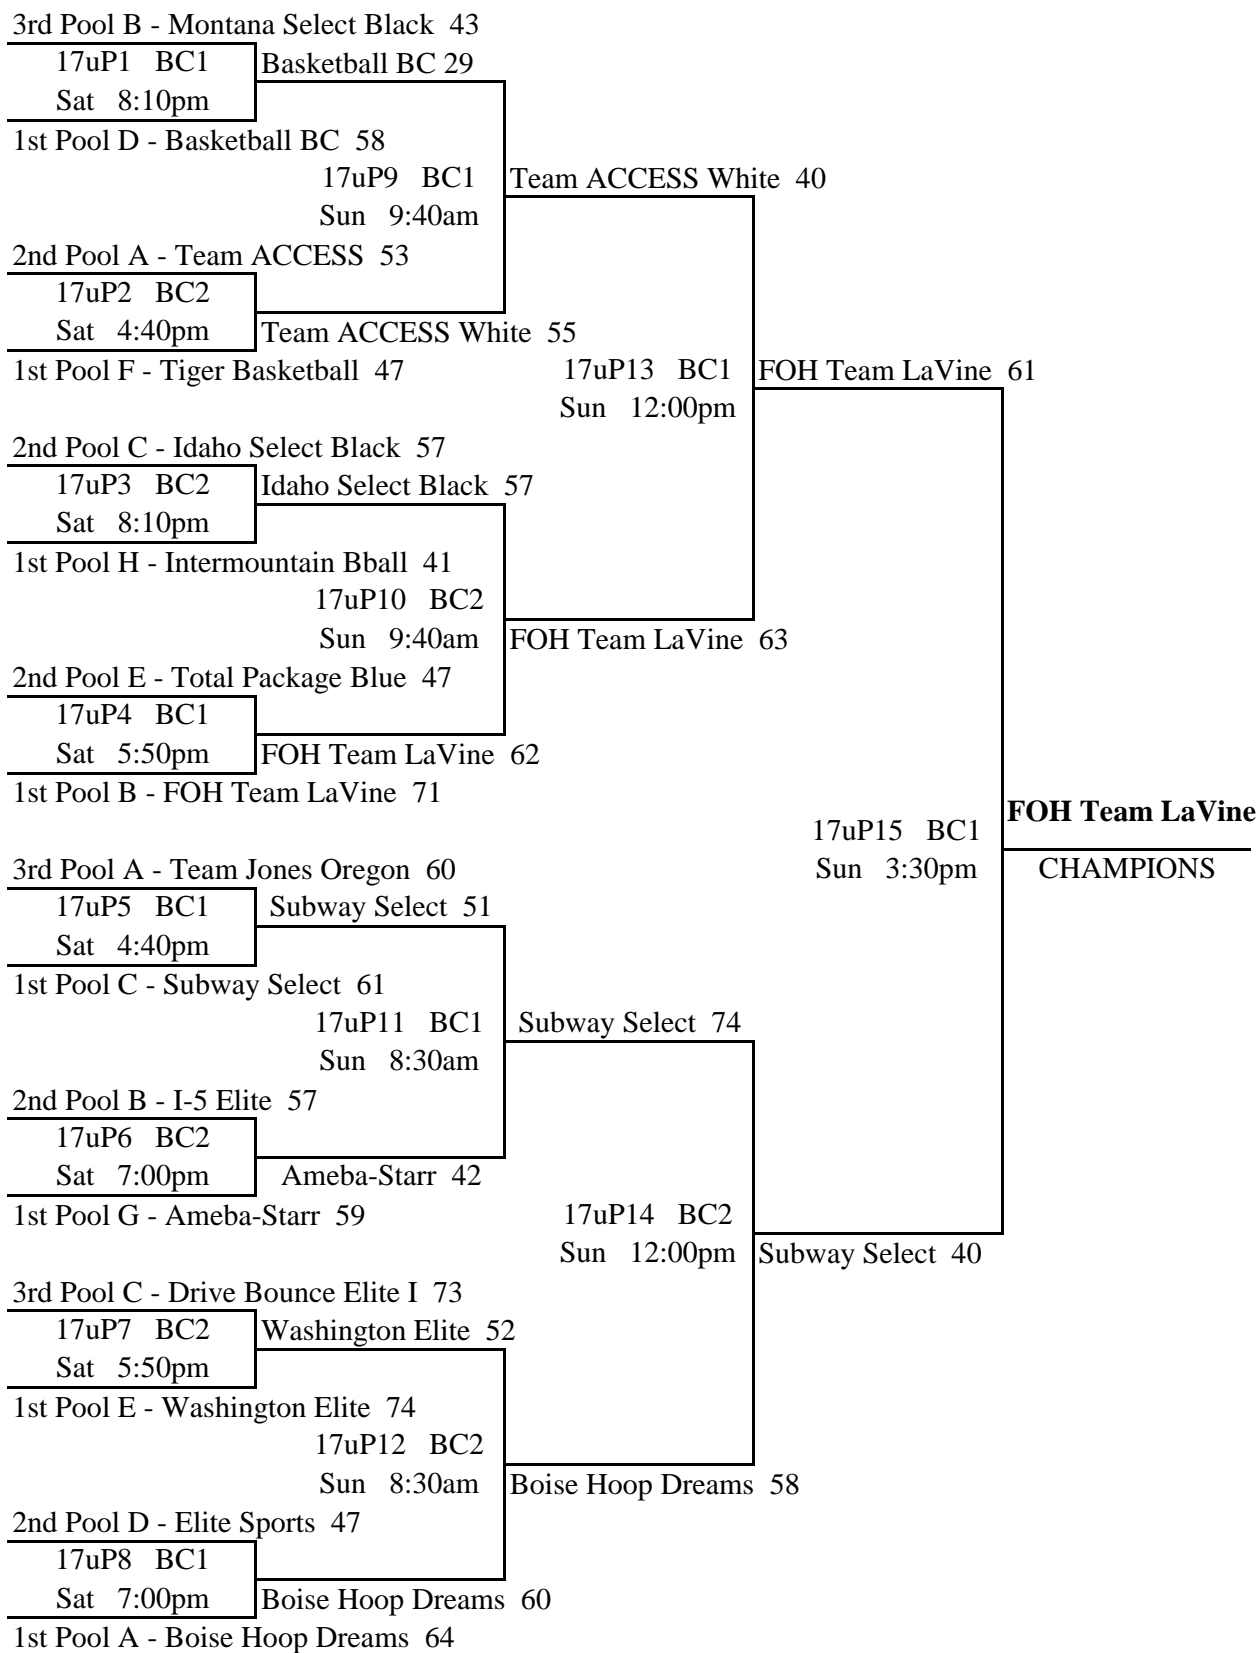

2015 NW Premier Summer Showcase

17u Division

BC=Bellevue College   BHS=Bellevue HS   IHS=Issaquah HS   LW=Lake Washington HS

87	A1	v	A2	74	Fri	2:20pm	BC1	41	B1	v	B2	39	Fri	5:50pm	BC2
54	A3	v	A4	66	Fri	2:20pm	BC2	50	B3	v	B4	81	Fri	5:50pm	BC1
65	A2	v	A3	27	Fri	4:40pm	BC1	57	B2	v	B3	36	Fri	8:10pm	BC2
40	A4	v	A1	64	Fri	4:40pm	BC2	50	B4	v	B1	41	Fri	8:10pm	BC1
69	A1	v	A3	27	Sat	1:10pm	BC1	62	B1	v	B3	39	Sat	2:20pm	BC2
75	A2	v	A4	53	Sat	1:10pm	BC2	41	B2	v	B4	61	Sat	2:20pm	BC1
51	C2	v	C3	48	Fri	1:10pm	BC2	72	D1	v	D2	79	Fri	7:00pm	BC1
61	C4	v	C1	62	Fri	1:10pm	BC1	47	D3	v	D4	57	Fri	7:00pm	BC2
64	C1	v	C2	50	Fri	3:30pm	BC1	44	D2	v	D3	61	Fri	9:20pm	BC2
46	C3	v	C4	64	Fri	3:30pm	BC2	70	D4	v	D1	49	Fri	9:20pm	BC1
70	C1	v	C3	45	Sat	12:00pm	BHS1	63	D1	v	D3	61	Sat	3:30pm	BC1
48	C2	v	C4	75	Sat	12:00pm	LW1	63	D2	v	D4	48	Sat	3:30pm	BC2
76	E1	v	E2	74	Fri	12:00pm	BHS1	62	F1	v	F2	65	Fri	1:10pm	BHS1
64	E3	v	E4	76	Fri	12:00pm	BHS2	39	F3	v	F4	60	Fri	1:10pm	BHS2
93	E4	v	E1	71	Fri	2:20pm	BHS1	64	F2	v	F3	62	Fri	3:30pm	BHS1
62	E2	v	E3	75	Fri	2:20pm	BHS2	61	F4	v	F1	66	Fri	3:30pm	BHS2
72	E1	v	E3	66	Sat	9:40am	BC1	70	F1	v	F3	47	Sat	8:30am	BC1
82	E2	v	E4	73	Sat	9:40am	BC2	52	F2	v	F4	61	Sat	8:30am	BC2
71	G1	v	G2	79	Fri	4:40pm	BHS1	31	H1	v	H2	63	Fri	5:50pm	BHS1
82	G3	v	G4	83	Fri	4:40pm	BHS2	54	H3	v	H4	91	Fri	5:50pm	BHS2
52	G2	v	G3	66	Fri	7:00pm	BHS1	79	H2	v	H3	62	Fri	8:10pm	BHS1
57	G4	v	G1	74	Fri	7:00pm	BHS2	66	H4	v	H1	61	Fri	8:10pm	BHS2
71	G1	v	G3	83	Sat	10:50am	BC1	77	H1	v	H3	42	Sat	12:00pm	BC1
39	G2	v	G4	54	Sat	10:50am	BC2	68	H2	v	H4	48	Sat	12:00pm	BC2
60	I1	v	I2	75	Fri	12:00pm	LW1	39	J1	v	J2	64	Fri	12:00pm	BC1
82	I3	v	I4	27	Fri	12:00pm	LW2	79	J3	v	J4	36	Fri	12:00pm	BC2
74	I2	v	I3	64	Fri	2:20pm	LW1	45	J2	v	J3	71	Fri	3:30pm	LW1
19	I4	v	I1	80	Fri	2:20pm	LW2	83	J4	v	J1	45	Fri	3:30pm	LW2
60	I1	v	I3	56	Sat	10:50am	BHS1	42	J1	v	J3	103	Sat	8:30am	BHS1
88	I2	v	I4	27	Sat	10:50am	LW1	69	J2	v	J4	71	Sat	8:30am	LW1
70	K1	v	K2	52	Fri	1:10pm	LW1	42	L1	v	L2	52	Fri	5:50pm	LW1
59	K3	v	K4	33	Fri	1:10pm	LW2	27	L3	v	L4	67	Fri	5:50pm	LW2
44	K2	v	K3	73	Fri	4:40pm	LW1	77	L2	v	L3	43	Fri	8:10pm	LW1
50	K4	v	K1	58	Fri	4:40pm	LW2	49	L4	v	L1	60	Fri	8:10pm	LW2
41	K1	v	K3	68	Sat	9:40am	BHS1	67	L1	v	L3	34	Sat	1:10pm	BHS1
48	K2	v	K4	56	Sat	9:40am	LW1	44	L2	v	L4	54	Sat	1:10pm	LW1
28	M1	v	M2	52	Fri	12:00pm	IHS1	28	N1	v	N2	52	Fri	12:00pm	IHS2
40	M2	v	M3	56	Fri	2:20pm	IHS1	25	N2	v	N3	63	Fri	2:20pm	IHS2
53	M3	v	M1	37	Fri	5:50pm	IHS1	45	N3	v	N1	58	Fri	5:50pm	IHS1
						38	M1	v	N1	46	Sat	2:20pm	BHS1		
						50	M2	v	N2	57	Sat	2:20pm	BHS2		
						52	M3	v	N3	41	Sat	2:20pm	LW1		

2015 NW Premier Summer Showcase

17u Platinum Bracket