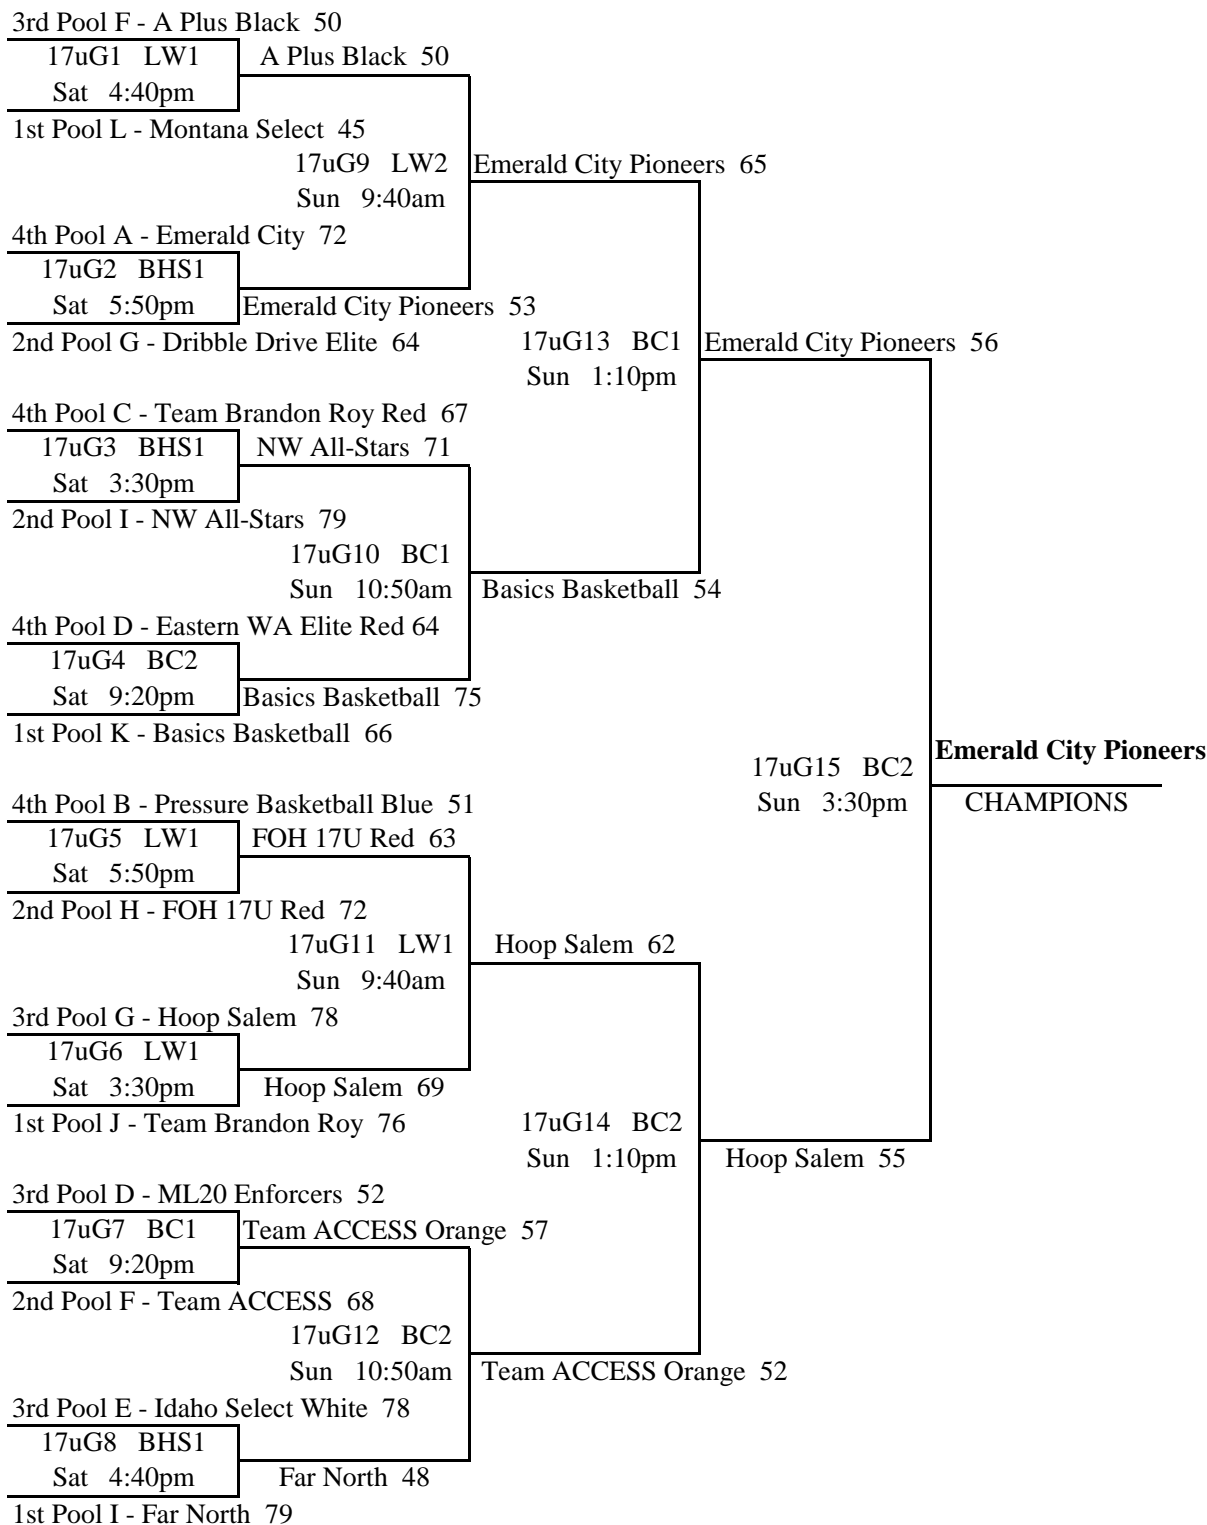

2015 NW Premier Summer Showcase

17u Gold Bracket