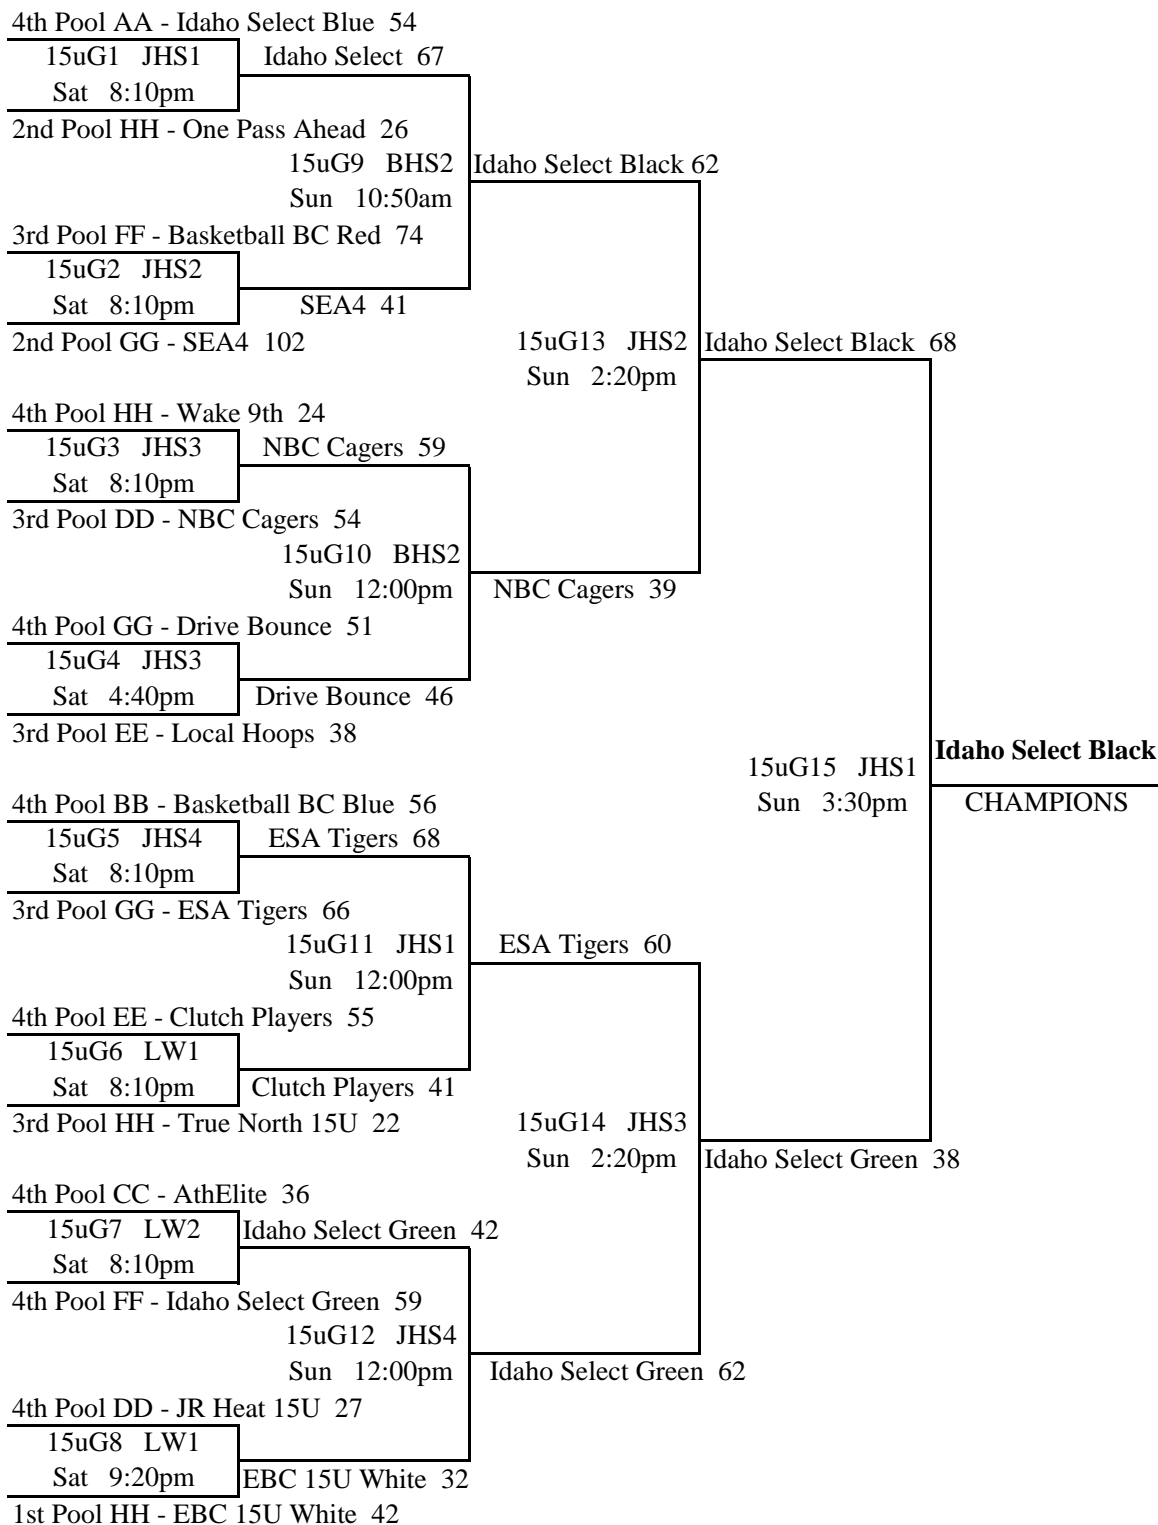

2015 NW Premier Summer Showcase

15u Gold Bracket

2015 NW Premier Summer Showcase

14u Division

Pool JJ

		W	L	Place
1	Drive Bounce Elite I	2	1	2nd
2	FOH 8 Blue	3		1st
3	FLITE 14u		3	4th
4	Maeko	1	2	3rd

Pool KK

		W	L	Place
1	Hoop Salem	3		1st
2	EBC 14u	1	2	3rd
3	Eastern WA Elite Green	2	1	2nd
4	Basketball BC Blue		3	4th

Pool LL

		W	L	Place
1	Washington Elite 2019	3		1st
2	AthElite	2	1	2nd
3	Idaho Elite Blue		3	4th
4	LocalHOOPS Black	1	2	3rd

Pool MM

		W	L	Place
1	Idaho Select Gold	2	1	2nd
2	Basketball BC White	1	2	3rd
3	LocalHOOPS Red		3	4th
4	ML20 Enforcers	3		1st

Pool NN

		W	L	Place
1	Drive Bounce Elite II	1	2	3rd
2	Idaho Elite Red	3		1st
3	FOH 8 Red	2	1	2nd
4	Roots 14u		3	4th

26	JJ4	v	JJ1	48	Fri	2:20pm	RHS1
63	JJ2	v	JJ3	59	Fri	5:50pm	RHS1
41	JJ1	v	JJ2	56	Sat	8:30am	LHS1
84	JJ3	v	JJ4	87	Sat	8:30am	LHS2
50	JJ1	v	JJ3	43	Sat	12:00pm	LHS1
66	JJ2	v	JJ4	33	Sat	12:00pm	LHS2

LHS=Lindbergh HS

RHS=Renton HS

67	KK1	v	KK2	40	Fri	3:30pm	RHS1
69	KK3	v	KK4	36	Fri	4:40pm	RHS1
36	KK2	v	KK3	55	Sat	9:40am	LHS1
39	KK4	v	KK1	93	Sat	9:40am	LHS2
64	KK1	v	KK3	50	Sat	1:10pm	LHS1
64	KK2	v	KK4	63	Sat	1:10pm	LHS2

61	LL1	v	LL2	31	Fri	1:10pm	RHS1
32	LL3	v	LL4	35	Fri	7:00pm	RHS1
50	LL2	v	LL3	25	Sat	10:50am	LHS1
22	LL4	v	LL1	74	Sat	10:50am	LHS2
67	LL1	v	LL3	35	Sat	2:20pm	LHS1
46	LL2	v	LL4	35	Sat	2:20pm	LHS2

76	MM1	v	MM2	55	Fri	1:10pm	RHS2
21	MM3	v	MM4	70	Fri	2:20pm	RHS2
61	MM2	v	MM3	35	Sat	8:30am	RHS1
63	MM4	v	MM1	56	Sat	9:40am	RHS1
73	MM1	v	MM3	50	Sat	1:10pm	RHS1
30	MM2	v	MM4	77	Sat	3:30pm	RHS1

26	NN1	v	NN2	48	Fri	3:30pm	RHS2
51	NN3	v	NN4	36	Fri	4:40pm	RHS2
58	NN2	v	NN3	51	Sat	10:50am	RHS1
45	NN4	v	NN1	52	Sat	12:00pm	RHS1
58	NN2	v	NN4	24	Sat	3:30pm	LHS1
25	NN1	v	NN3	57	Sat	4:40pm	LHS2