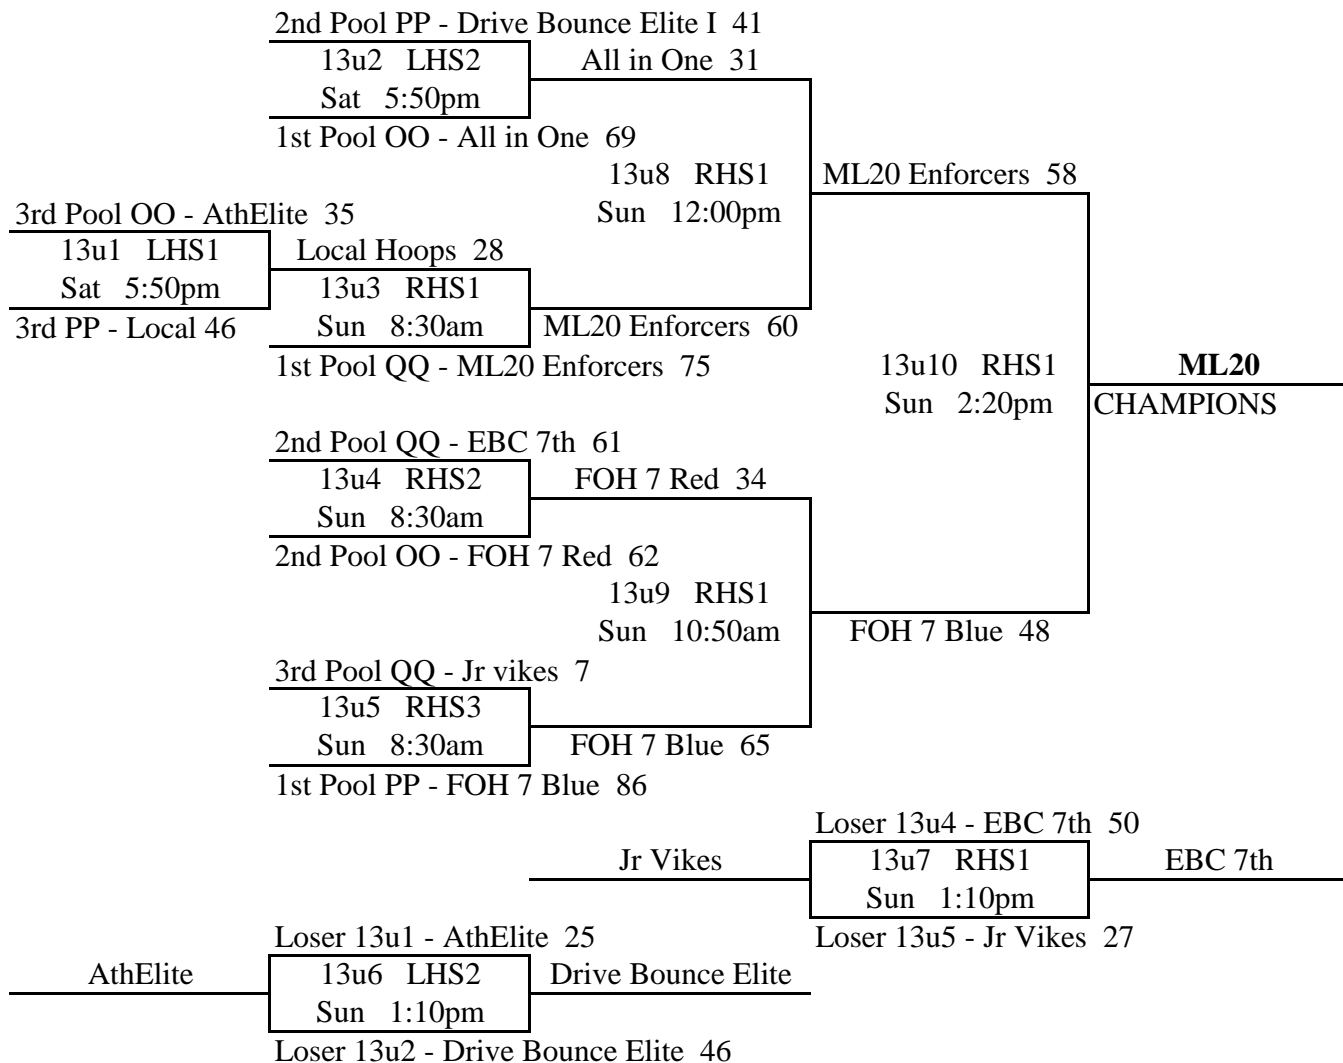

11	PP1	v	PP2	61	Sat	9:40am	RHS2
50	PP3	v	PP1	53	Sat	12:00pm	RHS2
67	PP2	v	PP3	37	Sat	2:20pm	RHS2

Pool QQ

	W	L	Place
1 EBC 7th	1	1	2nd
2 Jr Vikes		2	3rd
3 ML20 Enforcers	2		1st

66	QQ1	v	QQ2	19	Sat	9:40am	RHS3
85	QQ3	v	QQ1	24	Sat	12:00pm	RHS3
7	QQ2	v	QQ3	98	Sat	4:40pm	RHS2