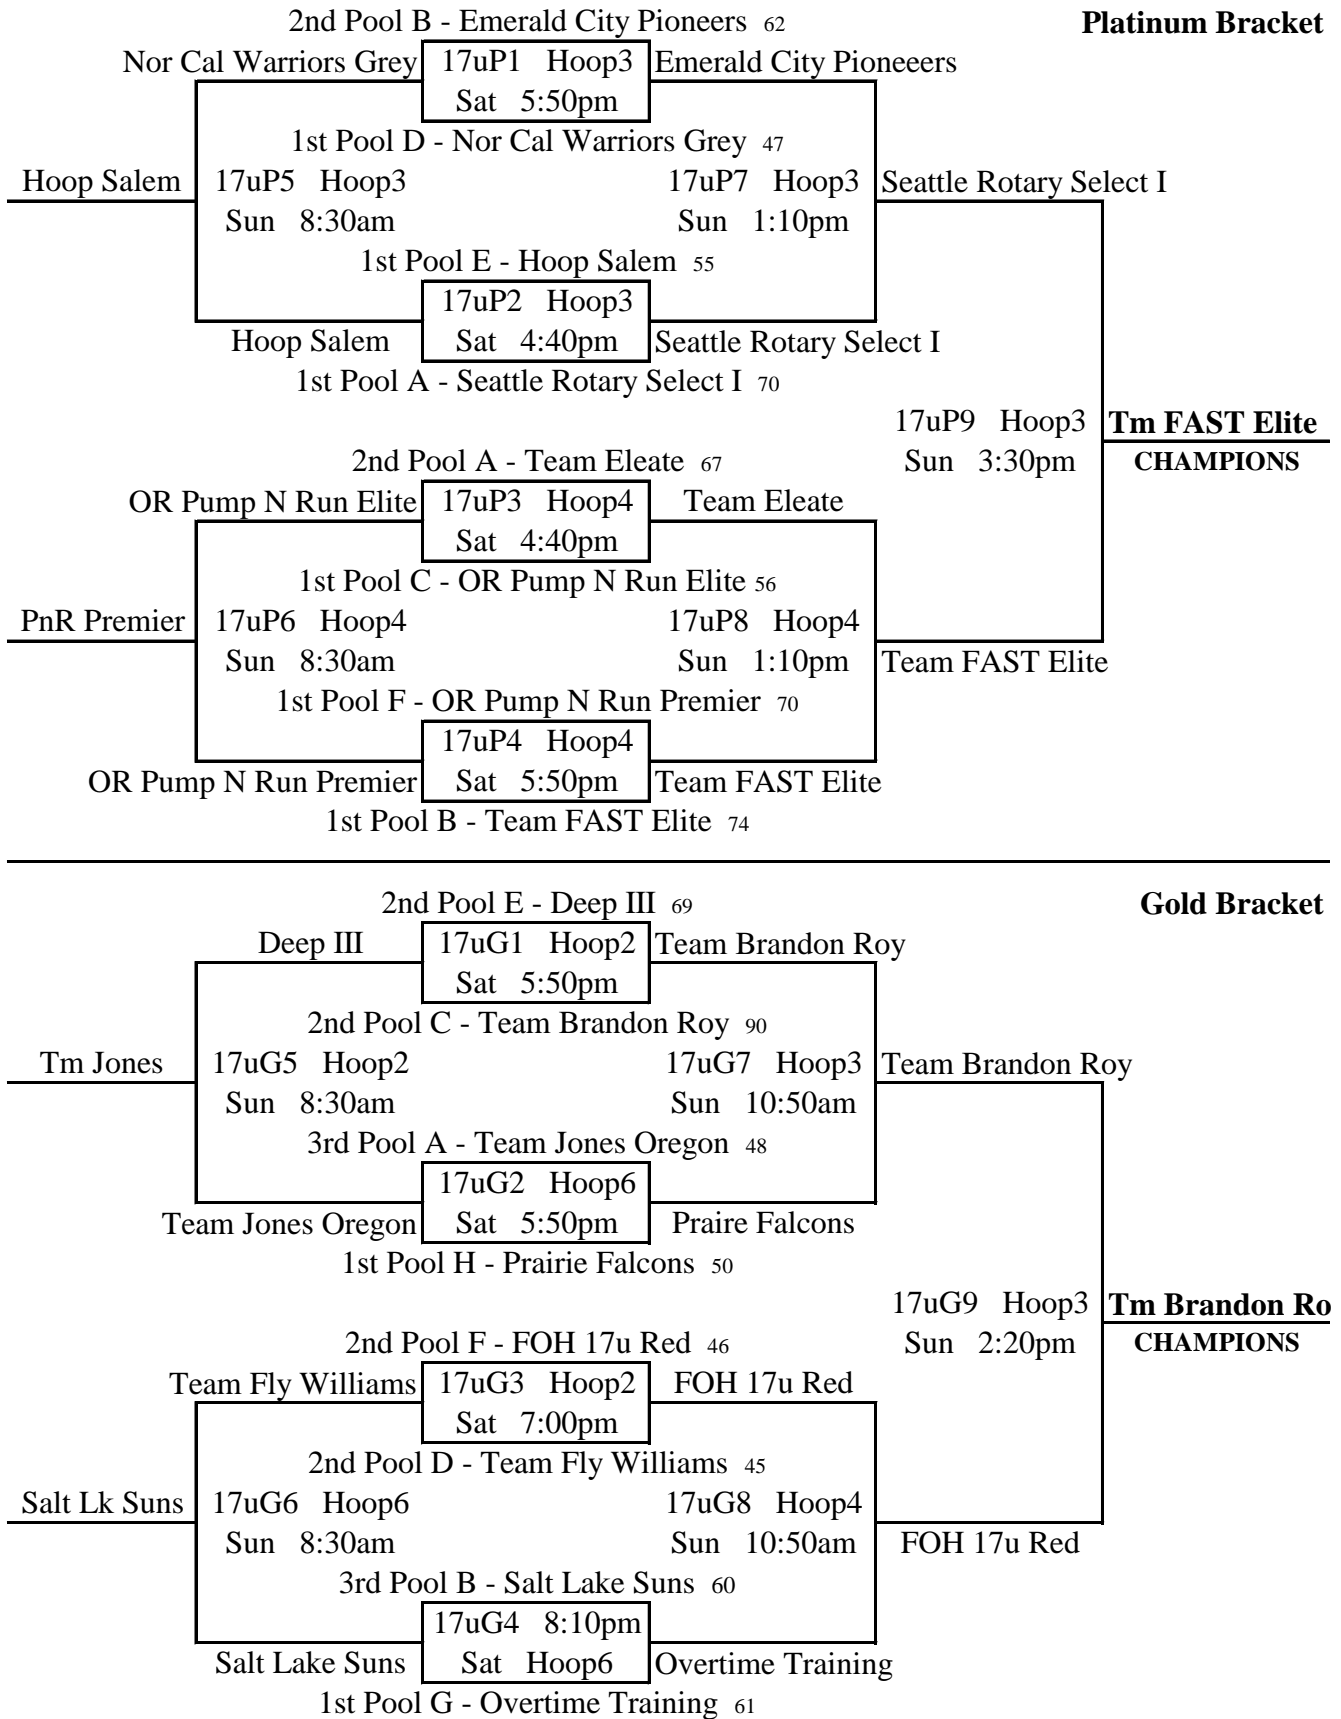

2015 NW Premier Summer Oregon Showcase

17u Division

Final Results

The Hoop Salem (Hoop): 3575 Fairview Industrial Dr SE, Salem, OR 97302

Pool A

		W	L	Place
1	Team Jones Oregon		2	3rd
2	Seattle Rotary Select I	2		1st
3	Team Eleate	1	1	2nd

28	A1	v	A2	85	Fri	5:50pm	Hoop3
72	A2	v	A3	48	Sat	10:50am	Hoop3
75	A3	v	A1	65	Sat	2:20pm	Hoop4

Pool B

		W	L	Place
1	Salt Lake Suns		2	3rd
2	Team FAST Elite	2		1st
3	Emerald City Pioneers	1	1	2nd

48	B1	v	B2	78	Fri	7:00pm	Hoop3
65	B2	v	B3	41	Sat	12:00pm	Hoop3
62	B3	v	B1	47	Sat	3:30pm	Hoop4

Pool C

		W	L	Place
1	OR Pump n Run Elite	2		1st
2	Team Brandon Roy	1	1	2nd
3	Nor Cal Warriors Blue		2	3rd

77	C1	v	C2	54	Fri	5:50pm	Hoop4
74	C2	v	C3	62	Sat	10:50am	Hoop4
54	C3	v	C1	69	Sat	2:20pm	Hoop3

Pool D

		W	L	Place
1	Dribble Drive Elite -12	1	1	3rd
2	Nor Cal Warriors Grey +12	1	1	1st
3	Team Fly - Williams +0	1	1	2nd

59	D1	v	D2	56	Fri	7:00pm	Hoop4
53	D2	v	D3	32	Sat	12:00pm	Hoop4
58	D3	v	D1	42	Sat	3:30pm	Hoop3

Pool E

		W	L	Place
1	Hoop Salem	2		1st
2	Deep III	1	1	2nd
3	NW All Stars		2	3rd

68	E1	v	E2	58	Fri	8:10pm	Hoop3
61	E2	v	E3	57	Sat	10:50am	Hoop2
71	E3	v	E1	74	Sat	1:10pm	Hoop4

Pool F

		W	L	Place
1	OR Pump n Run Premier	2		1st
2	FOH 17u Red	1	1	2nd
3	North City 17u		2	3rd

75	F1	v	F2	60	Fri	4:40pm	Hoop3
63	F2	v	F3	33	Sat	10:50am	Hoop6
41	F3	v	F1	70	Sat	1:10pm	Hoop3

Pool G

		W	L	Place
1	Team Jones South		2	3rd
2	Hoopaholics	1	1	2nd
3	Overtime Training	2		1st

57	G1	v	G2	70	Fri	3:30pm	Hoop4
60	G2	v	G3	68	Sat	9:40am	Hoop3
75	G3	v	G1	73	Sat	12:00pm	Hoop2

Pool H

		W	L	Place
1	Roots 17u +23	2		2nd
2	NexGen -17		2	3rd
3	Prairie Falcons +26	2		1st
4	VanCity Basketball -30		2	4th

74	H3	v	H4	38	Fri	4:40pm	Hoop4
59	H1	v	H2	51	Fri	8:10pm	Hoop4
67	H2	v	H3	78	Sat	8:30am	Hoop3
32	H4	v	H1	71	Sat	8:30am	Hoop4

2015 NW Premier Summer Oregon Showcase

17u Brackets