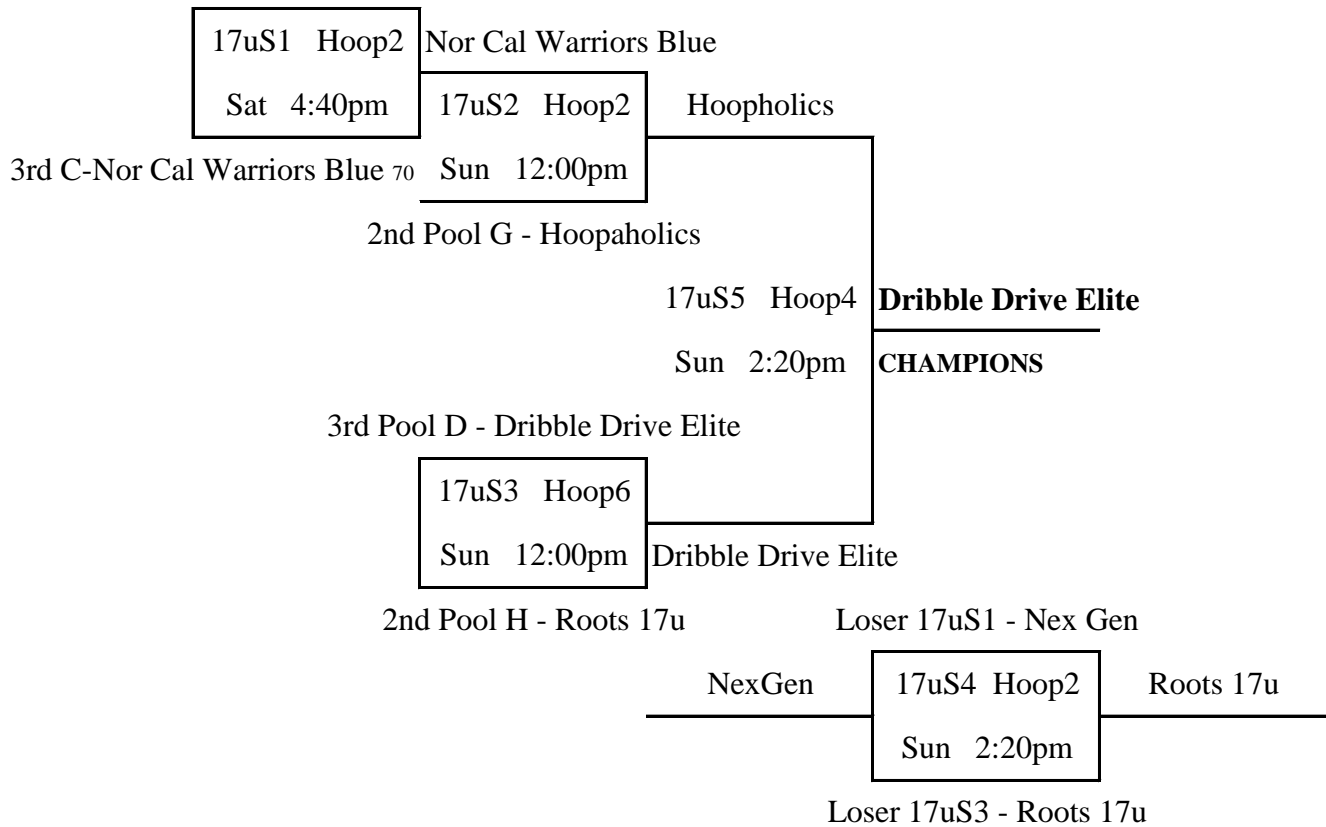

Pool H

		W	L	Place
1	Roots 17u +23	2		2nd
2	NexGen -17		2	3rd
3	Prairie Falcons +26	2		1st
4	VanCity Basketball -30		2	4th

74	H3	v	H4	38	Fri	4:40pm	Hoop4
59	H1	v	H2	51	Fri	8:10pm	Hoop4
67	H2	v	H3	78	Sat	8:30am	Hoop3
32	H4	v	H1	71	Sat	8:30am	Hoop4

2015 NW Premier Summer Oregon Showcase

17u Brackets

2015 NW Premier Summer Oregon Showcase

17u Brackets

3rd Pool H - NexGen 56

Silver Bracket

4th Pool H - VanCity Basketball 35

Bronze Bracket

2015 NW Premier Summer Oregon Showcase

16u Division

The Hoop Salem (Hoop): 3575 Fairview Industrial Dr SE, Salem, OR 97302

Pool K

	W	L	Place
1 FOH 16u Blue	2		1st
2 Team Fly - Anderson		2	3rd
3 NW Panthers	1	1	2nd

67	K1	v	K2	36	Fri	3:30pm	Hoop3
61	K2	v	K3	73	Sat	9:40am	Hoop2
64	K3	v	K1	65	Sat	1:10pm	Hoop2

Pool L

	W	L	Place
1 Clutch Players - Navy		2	3rd
2 Seattle Rotary Select II	2		1st
3 Team Eleate	1	1	2nd

65	L1	v	L2	75	Fri	7:00pm	Hoop6
76	L2	v	L3	71	Sat	9:40am	Hoop4
87	L3	v	L1	78	Sat	1:10pm	Hoop6