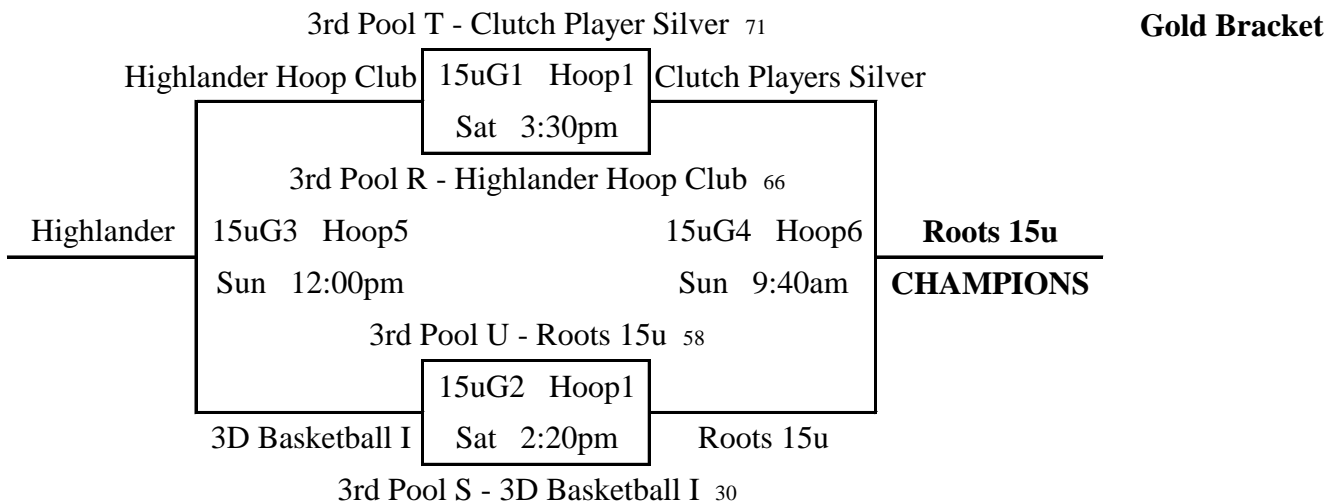

2015 NW Premier Summer Oregon Showcase

15u Division

The Hoop Salem (Hoop): 3575 Fairview Industrial Dr SE, Salem, OR 97302

Pool R

	W	L	Place
1 Team Eleate	1	1	2nd
2 Hoop Salem	2		1st
3 Highlander Hoop Club		2	3rd

59 R1 v R2 68 Fri 4:40pm Hoop6

59 R2 v R3 35 Sat 9:40am Hoop1

44 R3 v R1 81 Sat 12:00pm Hoop1

Pool S

	W	L	Place
1 I-5 Elite	2		1st
2 Total Package 9th	1	1	2nd
3 3D Basketball I		2	3rd

85 S1 v S2 31 Fri 3:30pm Hoop6

77 S2 v S3 41 Sat 8:30am Hoop2

21 S3 v S1 97 Sat 10:50am Hoop1

Pool T

	W	L	Place
1 Clutch Players - Silver		2	3rd
2 NW Panthers	1	1	2nd
3 Griffins	2		1st

50 T1 v T2 67 Fri 5:50pm Hoop6

41 T2 v T3 66 Sat 9:40am Hoop5

67 T3 v T1 36 Sat 12:00pm Hoop5

Pool U

	W	L	Place
1 FOH 15u Red	1	1	2nd
2 Oregon Swish	2		1st
3 Roots 15u		2	3rd

43 U1 v U2 60 Fri 3:30pm Hoop2

67 U2 v U3 46 Sat 8:30am Hoop6

67 U3 v U1 75 Sat 10:50am Hoop5

2015 NW Premier Summer Oregon Showcase

15u Brackets