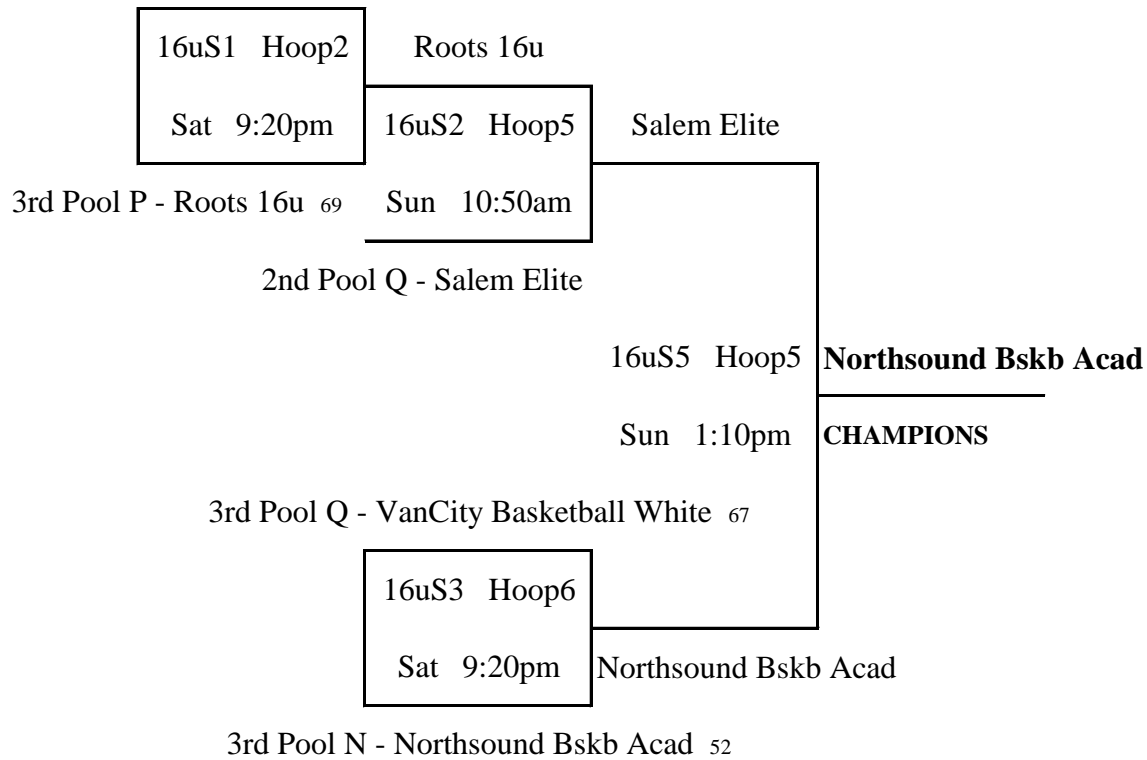

Pool P

	W	L	Place
1 FOH 16u Red	2		1st
2 Roots 16u		2	3rd
3 Hoop Salem White	1	1	2nd

65	P1	v	P2	51	Fri	8:10pm	Hoop2
56	P2	v	P3	69	Sat	12:00pm	Hoop6
49	P3	v	P1	83	Sat	2:20pm	Hoop5

Pool Q

	W	L	Place
1 PDX Benchwarmers White	2		1st
2 Salem Elite	1	1	2nd
3 VanCity Basketball White		2	3rd

64	Q1	v	Q2	55	Fri	5:50pm	Hoop2
60	Q2	v	Q3	36	Sat	9:40am	Hoop6
39	Q3	v	Q1	64	Sat	1:10pm	Hoop1

2015 NW Premier Summer Oregon Showcase

16u Brackets

2015 NW Premier Summer Oregon Showcase

16u Brackets

3rd Pool O - VanCity Basketball Blue ⁶⁸

Silver Bracket

Loser 16uS1 - VanCity Blue

Loser 16uS3 - Team Jones Oregon

2015 NW Premier Summer Oregon Showcase

15u Division

The Hoop Salem (Hoop): 3575 Fairview Industrial Dr SE, Salem, OR 97302

Pool R

	W	L	Place
1 Team Eleate	1	1	2nd
2 Hoop Salem	2		1st
3 Highlander Hoop Club		2	3rd