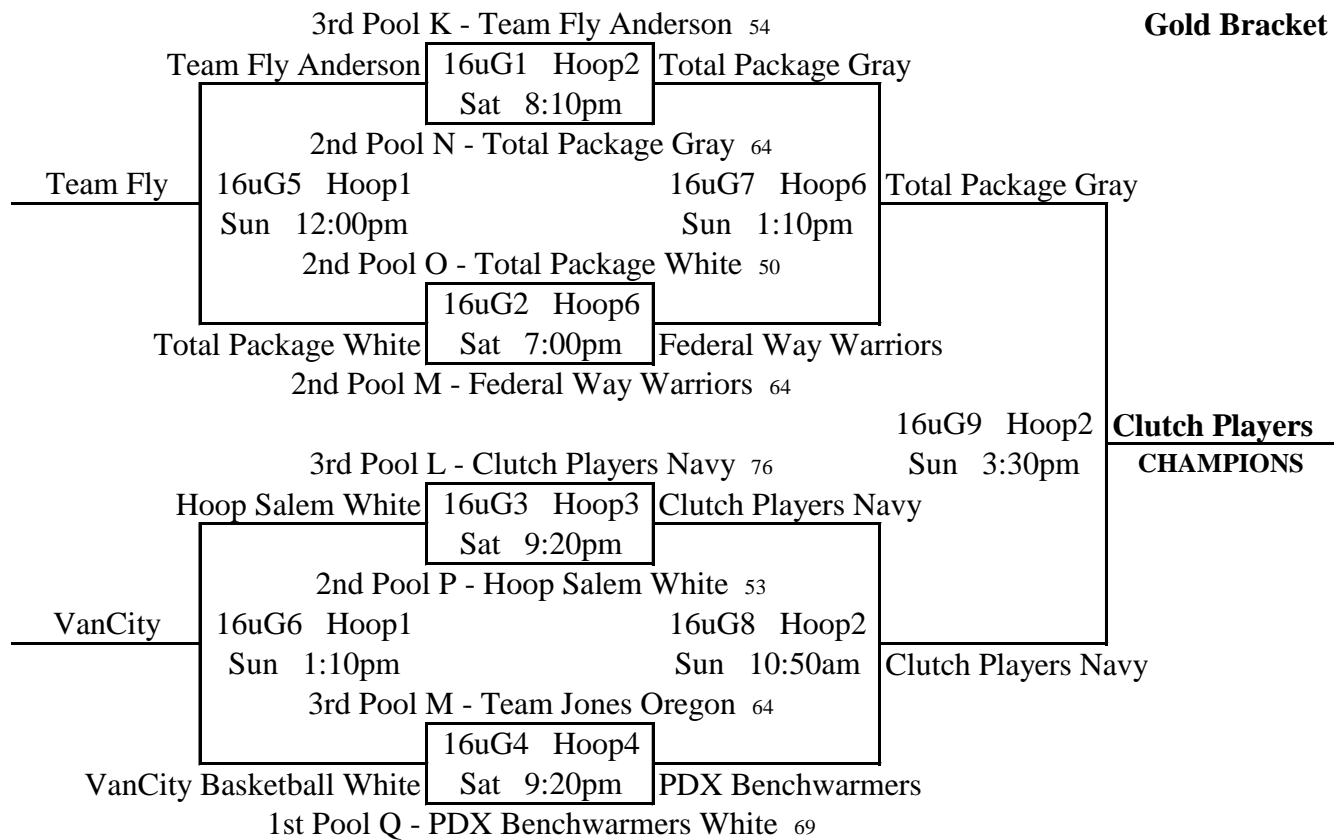

47	N1	v	N2	67	Fri	7:00pm	Hoop2
68	N2	v	N3	67	Sat	2:20pm	Hoop6
54	N3	v	N1	65	Sat	4:40pm	Hoop5

Pool O

	W	L	Place
1 Hoop Salem	2		1st
2 Total Package White	1	1	2nd
3 VanCity Basketball Blue		2	3rd

84	O1	v	O2	61	Fri	4:40pm	Hoop2
55	O2	v	O3	48	Sat	1:10pm	Hoop5
35	O3	v	O1	65	Sat	3:30pm	Hoop6

Pool P

	W	L	Place
1 FOH 16u Red	2		1st
2 Roots 16u		2	3rd
3 Hoop Salem White	1	1	2nd

65	P1	v	P2	51	Fri	8:10pm	Hoop2
56	P2	v	P3	69	Sat	12:00pm	Hoop6
49	P3	v	P1	83	Sat	2:20pm	Hoop5

Pool Q

	W	L	Place
1 PDX Benchwarmers White	2		1st
2 Salem Elite	1	1	2nd
3 VanCity Basketball White		2	3rd

64	Q1	v	Q2	55	Fri	5:50pm	Hoop2
60	Q2	v	Q3	36	Sat	9:40am	Hoop6
39	Q3	v	Q1	64	Sat	1:10pm	Hoop1

2015 NW Premier Summer Oregon Showcase

16u Brackets

2015 NW Premier Summer Oregon Showcase

16u Brackets

3rd Pool O - VanCity Basketball Blue ⁶⁸