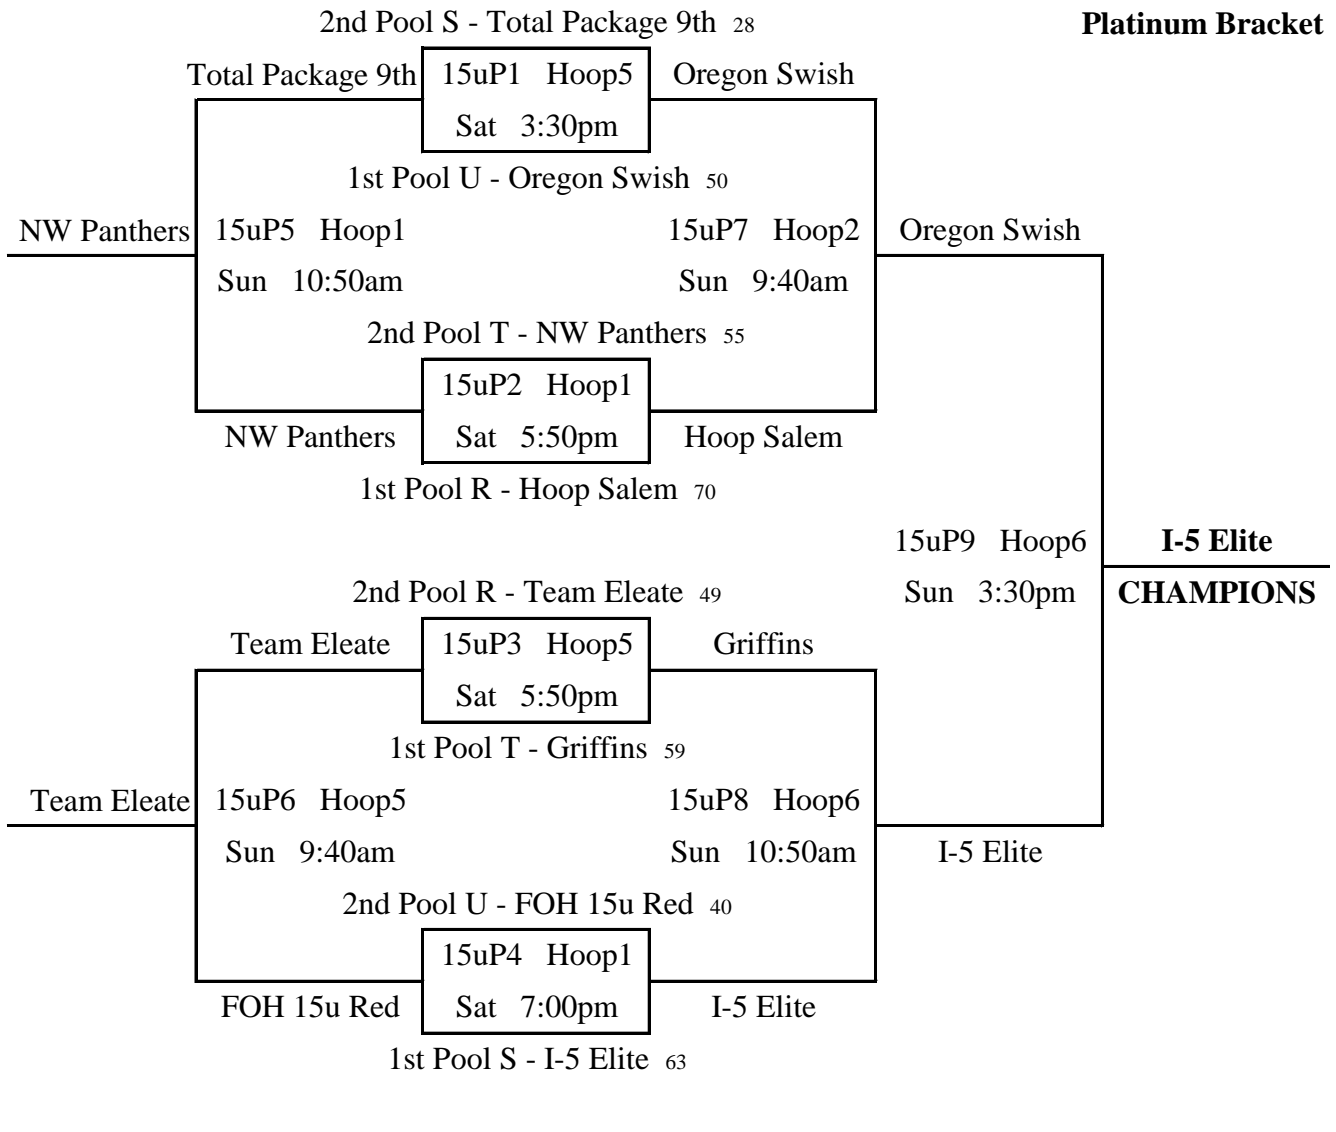

2015 NW Premier Summer Oregon Showcase

15u Division

The Hoop Salem (Hoop): 3575 Fairview Industrial Dr SE, Salem, OR 97302

Pool R

	W	L	Place
1 Team Eleate	1	1	2nd
2 Hoop Salem	2		1st
3 Highlander Hoop Club		2	3rd

59 R1 v R2 68 Fri 4:40pm Hoop6

59 R2 v R3 35 Sat 9:40am Hoop1

44 R3 v R1 81 Sat 12:00pm Hoop1

Pool S

	W	L	Place
1 I-5 Elite	2		1st
2 Total Package 9th	1	1	2nd
3 3D Basketball I		2	3rd

85 S1 v S2 31 Fri 3:30pm Hoop6

77 S2 v S3 41 Sat 8:30am Hoop2

21 S3 v S1 97 Sat 10:50am Hoop1

Pool T

	W	L	Place
1 Clutch Players - Silver		2	3rd
2 NW Panthers	1	1	2nd
3 Griffins	2		1st

50 T1 v T2 67 Fri 5:50pm Hoop6

41 T2 v T3 66 Sat 9:40am Hoop5

67 T3 v T1 36 Sat 12:00pm Hoop5

Pool U

	W	L	Place
1 FOH 15u Red	1	1	2nd
2 Oregon Swish	2		1st
3 Roots 15u		2	3rd

43 U1 v U2 60 Fri 3:30pm Hoop2

67 U2 v U3 46 Sat 8:30am Hoop6

67 U3 v U1 75 Sat 10:50am Hoop5

2015 NW Premier Summer Oregon Showcase

15u Brackets