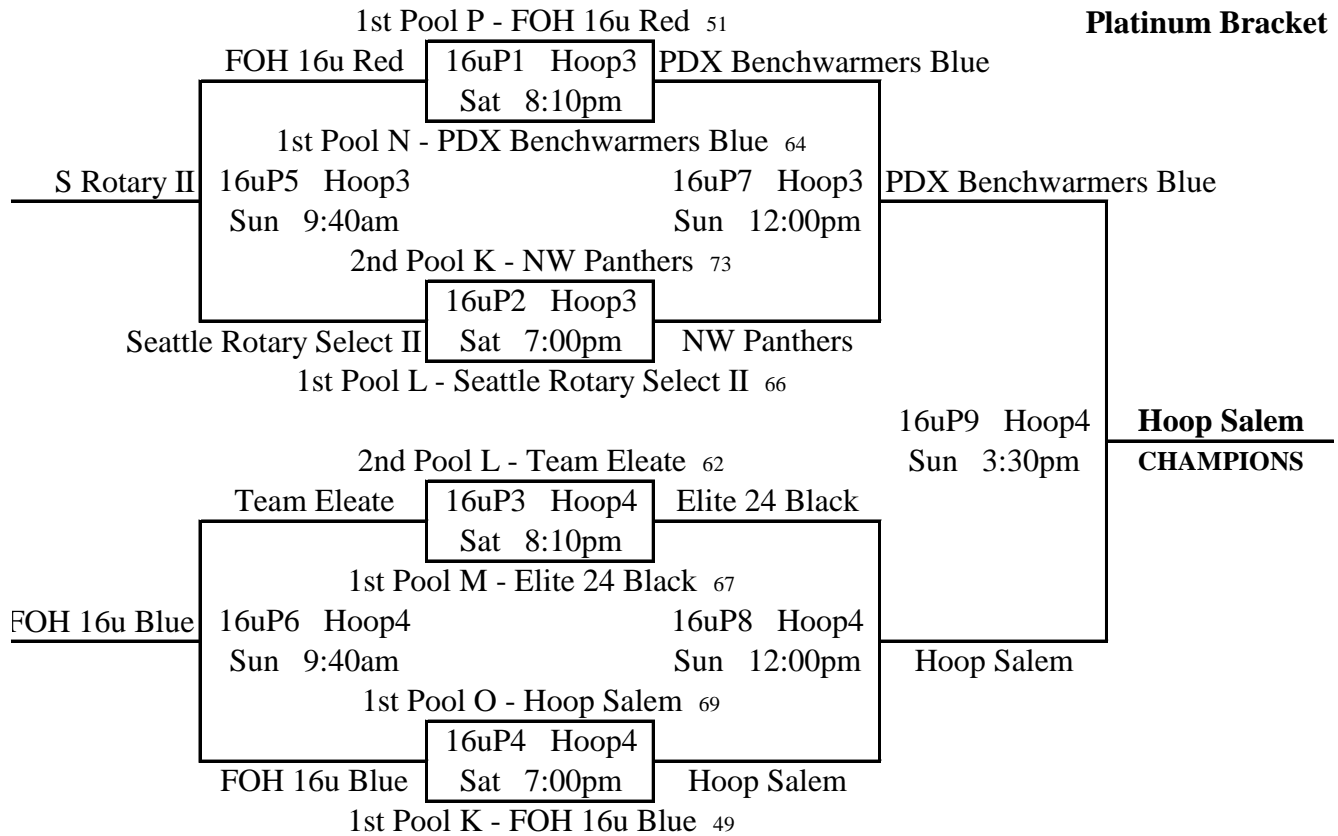

47	N1	v	N2	67	Fri	7:00pm	Hoop2
68	N2	v	N3	67	Sat	2:20pm	Hoop6
54	N3	v	N1	65	Sat	4:40pm	Hoop5

Pool O

	W	L	Place
1 Hoop Salem	2		1st
2 Total Package White	1	1	2nd
3 VanCity Basketball Blue		2	3rd

84	O1	v	O2	61	Fri	4:40pm	Hoop2
55	O2	v	O3	48	Sat	1:10pm	Hoop5
35	O3	v	O1	65	Sat	3:30pm	Hoop6

Pool P

	W	L	Place
1 FOH 16u Red	2		1st
2 Roots 16u		2	3rd
3 Hoop Salem White	1	1	2nd

65	P1	v	P2	51	Fri	8:10pm	Hoop2
56	P2	v	P3	69	Sat	12:00pm	Hoop6
49	P3	v	P1	83	Sat	2:20pm	Hoop5

Pool Q

	W	L	Place
1 PDX Benchwarmers White	2		1st
2 Salem Elite	1	1	2nd
3 VanCity Basketball White		2	3rd

64	Q1	v	Q2	55	Fri	5:50pm	Hoop2
60	Q2	v	Q3	36	Sat	9:40am	Hoop6
39	Q3	v	Q1	64	Sat	1:10pm	Hoop1

2015 NW Premier Summer Oregon Showcase

16u Brackets

2015 NW Premier Summer Oregon Showcase

16u Brackets

3rd Pool O - VanCity Basketball Blue ⁶⁸