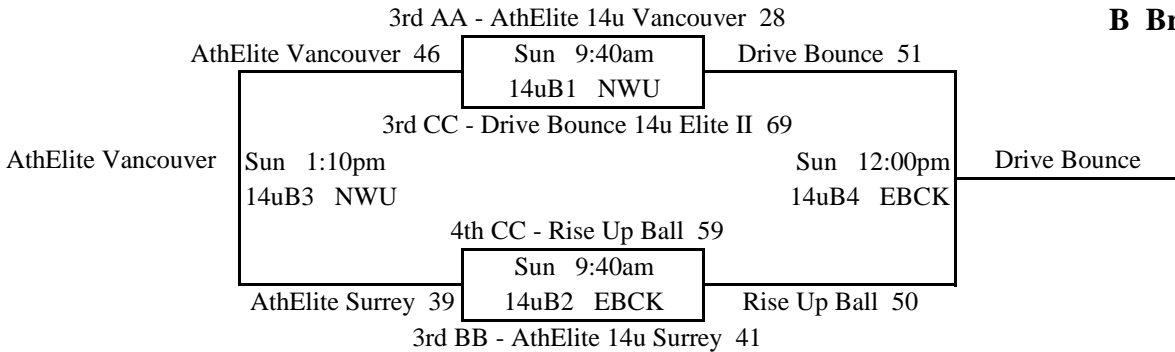

2015 NW Premier Spring Slam

14u Division

Pool AA

	W	L	Place
1 EBC 14u Elite	1	1	2nd
2 AthElite 14u Vancouver		2	3rd
3 HD-TC Select	2		1st

68	AA1	v	AA2	63	Sat	1:40pm @ EBCR
68	AA3	v	AA1	22	Sat	5:10pm @ EBCR
19	AA2	v	AA3	79	Sat	7:30pm @ EBCR

Pool BB

	W	L	Place
1 Drive Bounce 14u Elite I	1	1	2nd
2 FOH 8th Blue	2		1st
3 AthElite 14u Surrey		2	3rd

58	BB1	v	BB2	60	Sat	9:00am @ EBCR
18	BB3	v	BB1	91	Sat	11:20am @ EBCR
74	BB2	v	BB3	10	Sat	6:20pm @ EBCR

Pool CC

	W	L	Place
1 FOH 8 Red	1	1	2nd
2 Drive Bounce 14u Elite II	1	1	3rd
3 Rise Up Ball		2	4th
4 AthElite 14u	2		1st

56	CC1	v	CC2	46	Sat	10:10am @ EBCR
8	CC3	v	CC4	66	Sat	12:30pm @ EBCR
64	CC2	v	CC3	20	Sat	2:50pm @ EBCR
66	CC4	v	CC1	60	Sat	4:00pm @ EBCR

A Bracket

B Bracket