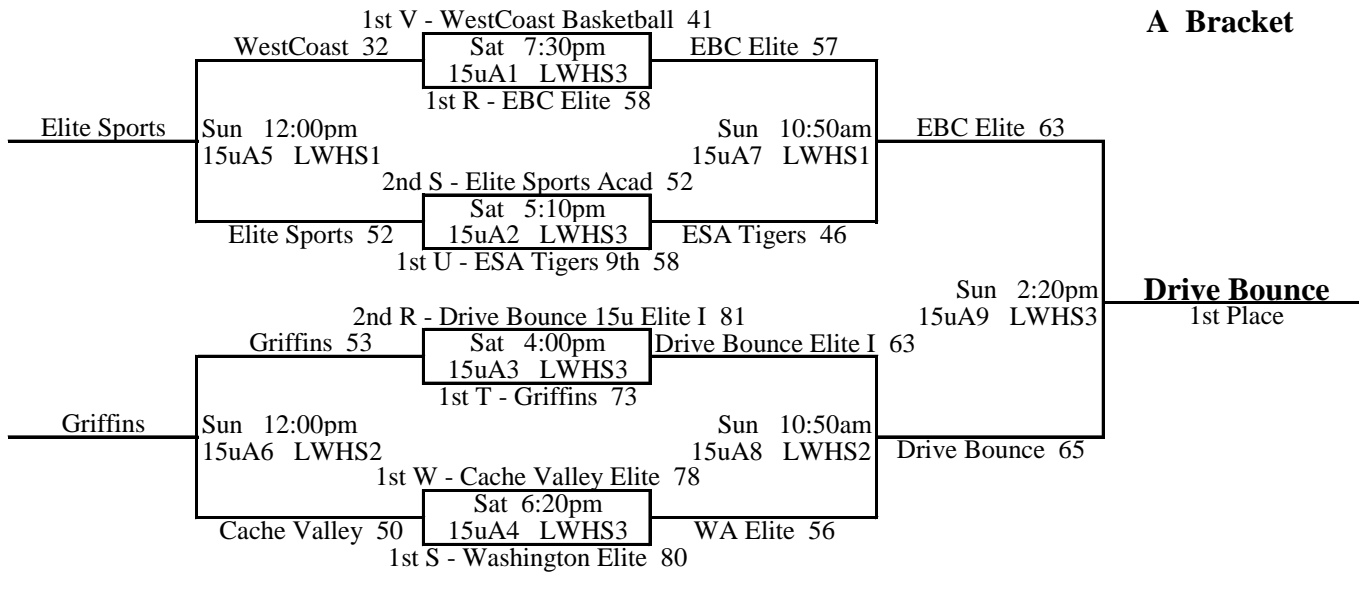

2015 NW Premier Spring Slam

15u Division

Pool R

		W	L	Place
1	EBC Elite 15u	2		1st
2	North City		2	3rd
3	Drive Bounce 15u Elite I	1	1	2nd

47	R1	v	R2	30	Fri	6:15pm @ LWHS1
53	R3	v	R1	68	Sat	9:00am @ LWHS1
42	R2	v	R3	58	Sat	1:40pm @ LWHS1

Pool S

		W	L	Place
1	Washington Elite	2		1st
2	Elite Sports Acad 9th	1	1	2nd
3	AthElite 15u		2	3rd

49	S1	v	S2	47	Fri	6:15pm @ LWHS2
33	S3	v	S1	65	Sat	9:00am @ LWHS2
69	S2	v	S3	44	Sat	2:50pm @ LWHS1

Pool T

		W	L	Place
1	FOH 15u Red	1	1	2nd
2	Griffins	2		1st
3	Live.Learn.Hoop		2	3rd

30	T1	v	T2	48	Fri	7:20pm @ LWHS2
47	T3	v	T1	57	Sat	10:10am @ LWHS1
69	T2	v	T3	39	Sat	1:40pm @ LWHS3

Pool U

		W	L	Place
1	Seattle Pride		2	3rd
2	ESA Tigers 9th	2		1st
3	CYDC - Team Bautista	1	1	2nd

39	U1	v	U2	60	Fri	6:15pm @ EBCR
56	U3	v	U1	53	Sat	10:10am @ LWHS2
54	U2	v	U3	52	Sat	1:40pm @ LWHS1

Pool V

		W	L	Place
1	WestCoast Basketball	2		1st
2	Spokane Select Warriors	1	1	2nd
3	Drive Bounce 15u Elite II		2	3rd

61	V1	v	V2	47	Fri	8:25pm @ LWHS2
31	V3	v	V1	60	Sat	11:20am @ LWHS1
54	V2	v	V3	36	Sat	2:50pm @ LWHS2

Pool W

		W	L	Place
1	Cache Valley Elite	2		1st
2	Total Package 9th	1	1	2nd
3	AthElite 15u Vancouver		2	3rd

57	W1	v	W2	48	Fri	8:25pm @ EBCR
19	W3	v	W1	67	Sat	11:20am @ LWHS2
58	W2	v	W3	29	Sat	2:50pm @ LWHS3

Pool X

		W	L	Place
1	NSE Titans	2		1st
2	EBC Elite 15u White	1	1	3rd
3	Wake 9th		2	4th
4	AthElite 15u Surrey	1	1	2nd

62	X1	v	X2	46	Sat	9:00am @ LWHS3
45	X3	v	X4	56	Sat	10:10am @ LWHS3
49	X2	v	X3	40	Sat	12:30pm @ LWHS1
49	X4	v	X1	62	Sat	12:30pm @ LWHS2

2015 NW Premier Spring Slam

15u Brackets