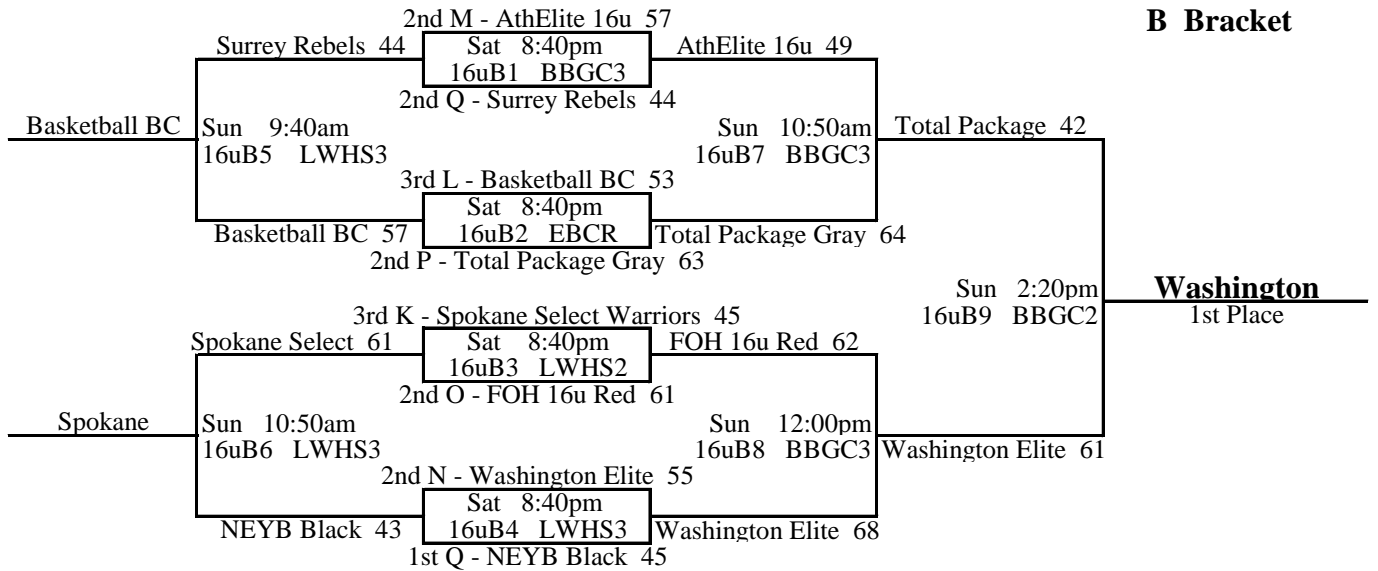

2015 NW Premier Spring Slam

16u Brackets

A Bracket

B Bracket

C Bracket