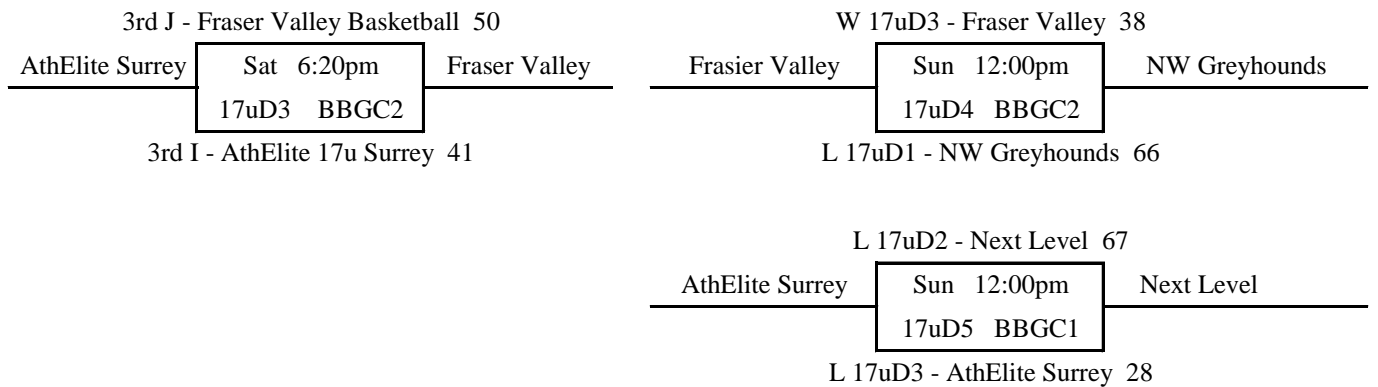

2015 NW Premier Spring Slam

17u Brackets

2015 NW Premier Spring Slam

16u Division

Pool K

		W	L	Place
1	Seattle Rotary Select II	2		1st
2	Spokane Select Warriors		2	3rd
3	Drive Bounce 16u Elite I	1	1	2nd

58	K1	v	K2	45	Fri	7:20pm @ LWHS3
57	K3	v	K1	60	Sat	10:10am @ BBGC1
41	K2	v	K3	70	Sat	1:40pm @ BBGC1

Pool L

		W	L	Place
1	ECBA - FBJ	2		1st
2	FOH 16u Blue	1	1	2nd
3	Basketball BC		2	3rd

65	L1	v	L2	56	Fri	6:15pm @ LWHS3
27	L3	v	L1	61	Sat	10:10am @ BBGC2
51	L2	v	L3	39	Sat	1:40pm @ BBGC2

Pool M

		W	L	Place
1	Total Package White		2	3rd
2	Cache Valley Elite	2		1st
3	AthElite 16u	1	1	2nd

42	M1	v	M2	58	Fri	8:25pm @ LWHS3
60	M3	v	M1	28	Sat	11:20am @ BBGC3
70	M2	v	M3	55	Sat	2:50pm @ BBGC3

Pool N

		W	L	Place
1	Elite 24 Black		2	3rd
2	Team ACCESS	2		1st
3	Washington Elite	1	1	2nd

56	N1	v	N2	87	Fri	8:25pm @ LWHS1
70	N3	v	N1	64	Sat	9:00am @ BBGC1
78	N2	v	N3	67	Sat	12:30pm @ BBGC3

Pool O

		W	L	Place
1	FOH 16u Red	1	1	2nd
2	Seattle Pride	2		1st
3	Overtime Training Gold		2	3rd

47	O1	v	O2	54	Fri	7:20pm @ EBCR
43	O3	v	O1	80	Sat	9:00am @ BBGC2
59	O2	v	O3	16	Sat	1:40pm @ BBGC3

Pool P

		W	L	Place
1	FOH Team Harris	2		1st
2	Total Package Gray	1	1	2nd
3	Northsound Bskb Academy	1	1	3rd
4	Drive Bounce 16u Elite II		2	4th

54	P1	v	P2	45	Fri	8:25pm @ EBCK
58	P3	v	P4	49	Fri	7:20pm @ LWHS1
62	P2	v	P3	53	Sat	11:20am @ LWHS3
47	P4	v	P1	55	Sat	12:30pm @ LWHS3

Pool Q

		W	L	Place
1	NEYB Black	2		1st
2	Surrey Rebels	1	1	2nd
3	North City	1	1	3rd
4	AthElite 16u Vancouver		2	4th

57	Q1	v	Q2	31	Sat	9:00am @ BBGC3
52	Q3	v	Q4	9	Sat	10:10am @ BBGC3
62	Q2	v	Q3	58	Sat	12:30pm @ BBGC2
19	Q4	v	Q1	64	Sat	2:50pm @ BBGC2