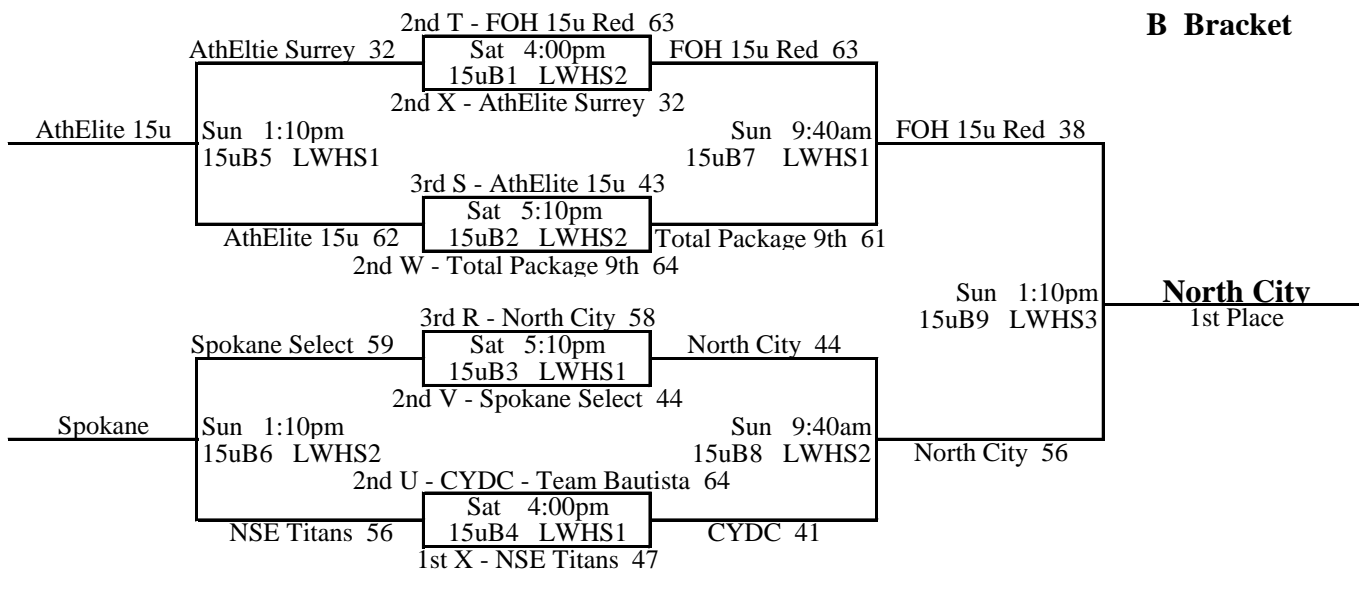

2015 NW Premier Spring Slam

15u Division

Pool R

		W	L	Place
1	EBC Elite 15u	2		1st
2	North City		2	3rd
3	Drive Bounce 15u Elite I	1	1	2nd

47	R1	v	R2	30	Fri	6:15pm @ LWHS1
53	R3	v	R1	68	Sat	9:00am @ LWHS1
42	R2	v	R3	58	Sat	1:40pm @ LWHS1

Pool S

		W	L	Place
1	Washington Elite	2		1st
2	Elite Sports Acad 9th	1	1	2nd
3	AthElite 15u		2	3rd

49	S1	v	S2	47	Fri	6:15pm @ LWHS2
33	S3	v	S1	65	Sat	9:00am @ LWHS2
69	S2	v	S3	44	Sat	2:50pm @ LWHS1

Pool T

		W	L	Place
1	FOH 15u Red	1	1	2nd
2	Griffins	2		1st
3	Live.Learn.Hoop		2	3rd

30	T1	v	T2	48	Fri	7:20pm @ LWHS2
47	T3	v	T1	57	Sat	10:10am @ LWHS1
69	T2	v	T3	39	Sat	1:40pm @ LWHS3

Pool U

		W	L	Place
1	Seattle Pride		2	3rd
2	ESA Tigers 9th	2		1st
3	CYDC - Team Bautista	1	1	2nd

39	U1	v	U2	60	Fri	6:15pm @ EBCR
56	U3	v	U1	53	Sat	10:10am @ LWHS2
54	U2	v	U3	52	Sat	1:40pm @ LWHS1

Pool V

		W	L	Place
1	WestCoast Basketball	2		1st
2	Spokane Select Warriors	1	1	2nd
3	Drive Bounce 15u Elite II		2	3rd

61	V1	v	V2	47	Fri	8:25pm @ LWHS2
31	V3	v	V1	60	Sat	11:20am @ LWHS1
54	V2	v	V3	36	Sat	2:50pm @ LWHS2

Pool W

		W	L	Place
1	Cache Valley Elite	2		1st
2	Total Package 9th	1	1	2nd
3	AthElite 15u Vancouver		2	3rd

57	W1	v	W2	48	Fri	8:25pm @ EBCR
19	W3	v	W1	67	Sat	11:20am @ LWHS2
58	W2	v	W3	29	Sat	2:50pm @ LWHS3

Pool X

		W	L	Place
1	NSE Titans	2		1st
2	EBC Elite 15u White	1	1	3rd
3	Wake 9th		2	4th
4	AthElite 15u Surrey	1	1	2nd

62	X1	v	X2	46	Sat	9:00am @ LWHS3
45	X3	v	X4	56	Sat	10:10am @ LWHS3
49	X2	v	X3	40	Sat	12:30pm @ LWHS1
49	X4	v	X1	62	Sat	12:30pm @ LWHS2

2015 NW Premier Spring Slam

15u Brackets