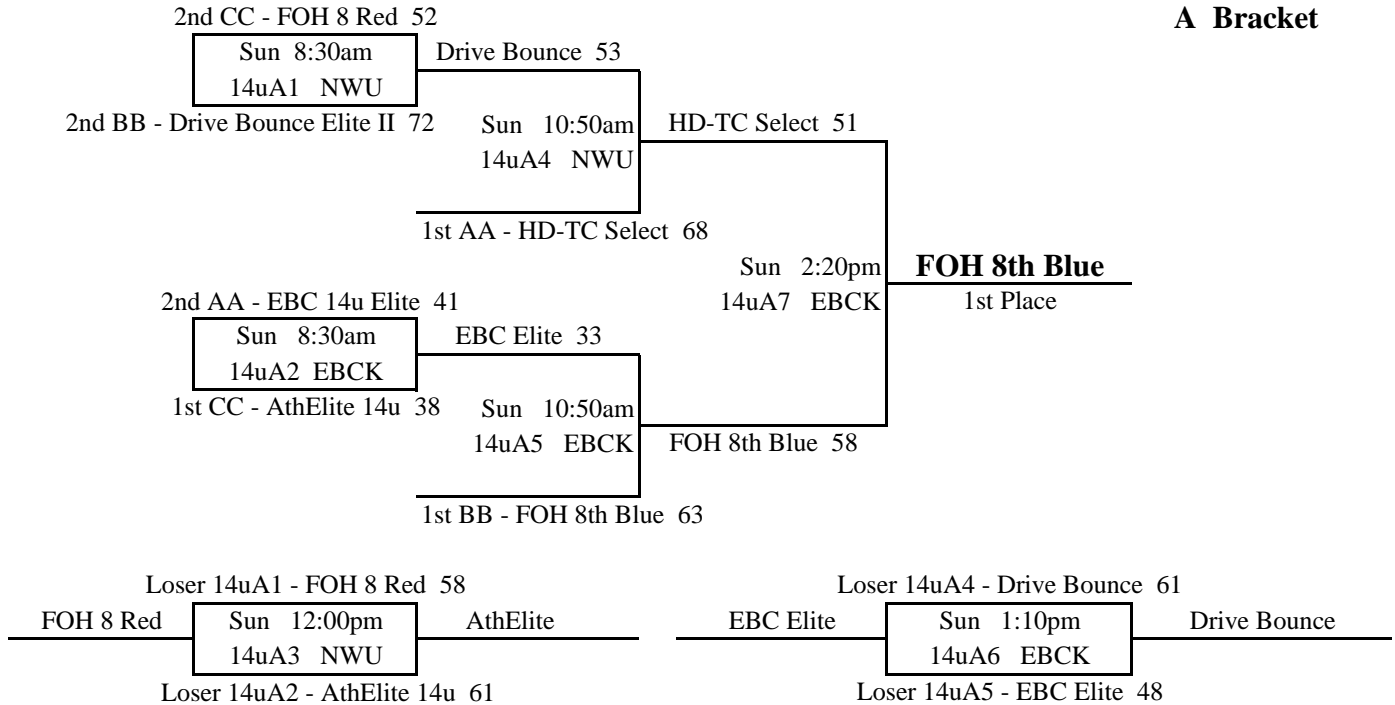

2015 NW Premier Spring Slam

14u Division

Pool AA

	W	L	Place
1 EBC 14u Elite	1	1	2nd
2 AthElite 14u Vancouver		2	3rd
3 HD-TC Select	2		1st

68	AA1	v	AA2	63	Sat	1:40pm @ EBCR
68	AA3	v	AA1	22	Sat	5:10pm @ EBCR
19	AA2	v	AA3	79	Sat	7:30pm @ EBCR

Pool BB

	W	L	Place
1 Drive Bounce 14u Elite I	1	1	2nd
2 FOH 8th Blue	2		1st
3 AthElite 14u Surrey		2	3rd

58	BB1	v	BB2	60	Sat	9:00am @ EBCR
18	BB3	v	BB1	91	Sat	11:20am @ EBCR
74	BB2	v	BB3	10	Sat	6:20pm @ EBCR

Pool CC

	W	L	Place
1 FOH 8 Red	1	1	2nd
2 Drive Bounce 14u Elite II	1	1	3rd
3 Rise Up Ball		2	4th
4 AthElite 14u	2		1st

56	CC1	v	CC2	46	Sat	10:10am @ EBCR
8	CC3	v	CC4	66	Sat	12:30pm @ EBCR
64	CC2	v	CC3	20	Sat	2:50pm @ EBCR
66	CC4	v	CC1	60	Sat	4:00pm @ EBCR

A Bracket