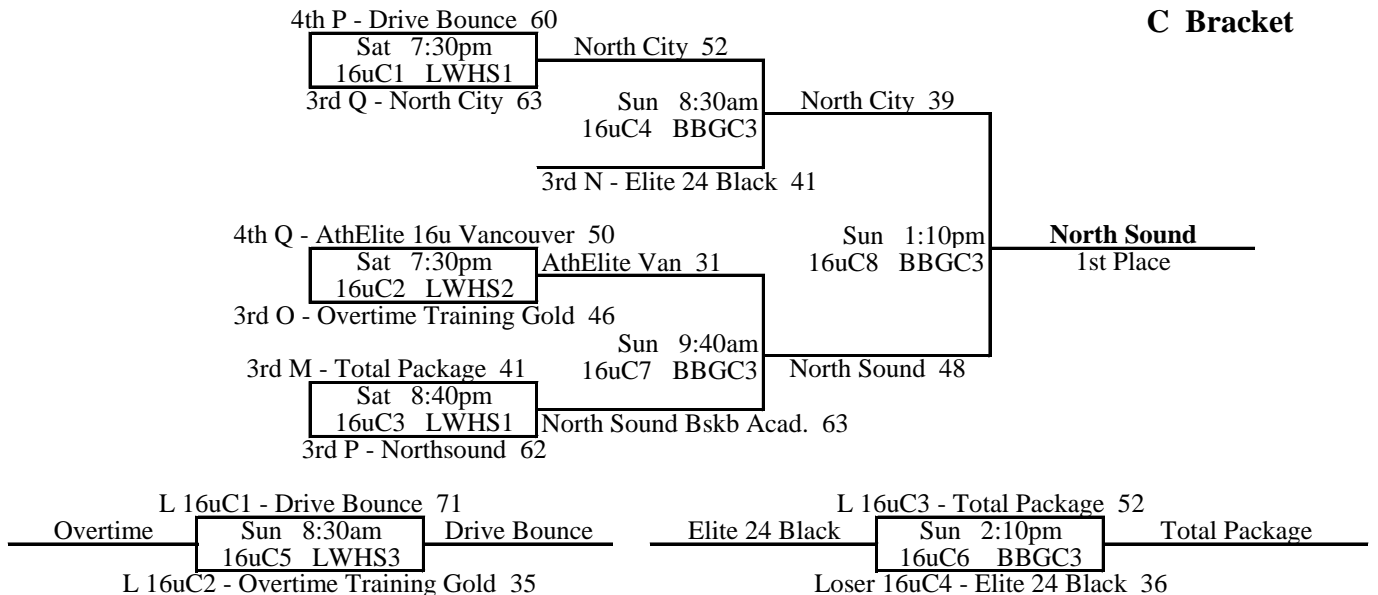

2015 NW Premier Spring Slam

16u Brackets

A Bracket

B Bracket

C Bracket