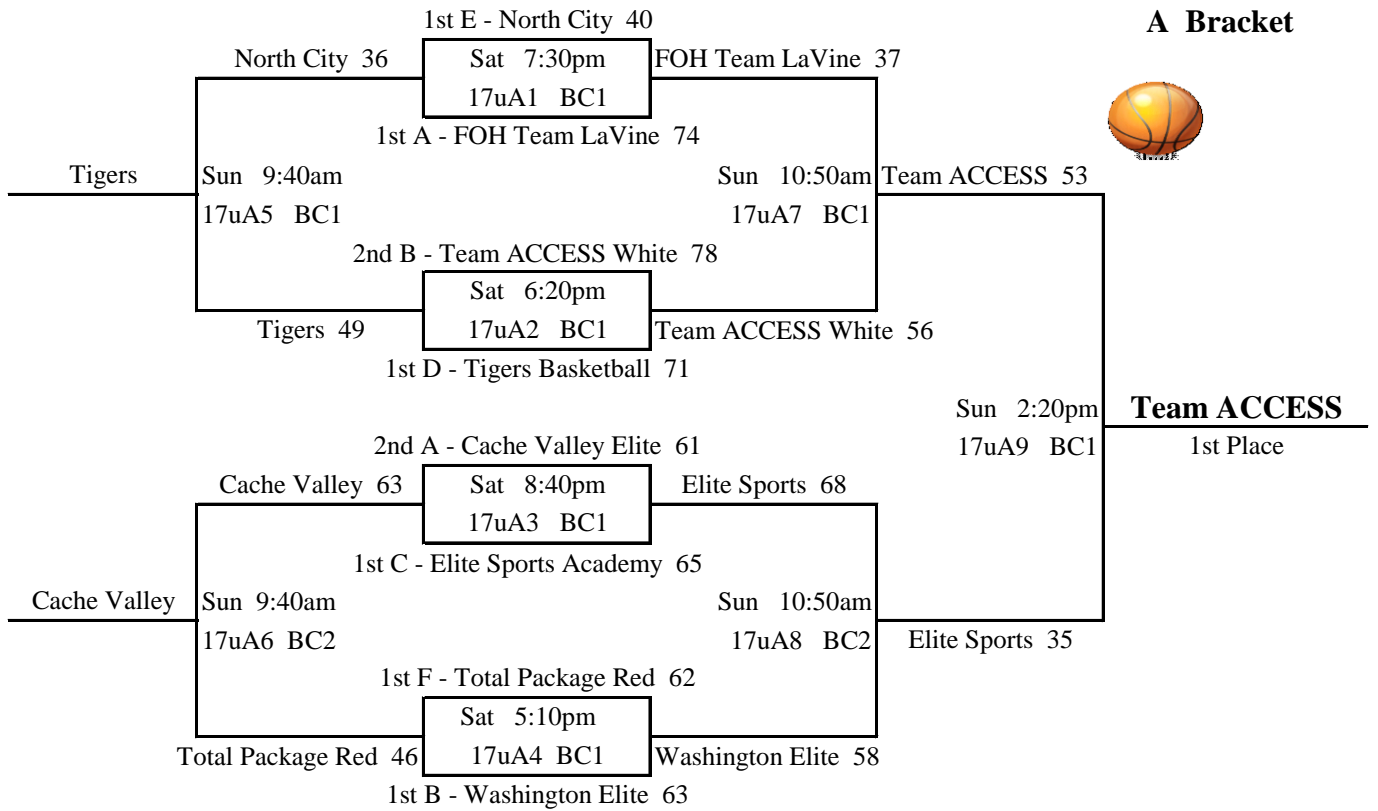

2015 NW Premier Spring Slam

17u Division

Updated: 3:50pm 4/26/2015

Pool A

		W	L	Place
1	Cache Valley Elite	1	1	2nd
2	FOH Team LaVine	2		1st
3	Basketball BC		2	3rd

42	A1	v	A2	71	Fri	8:25pm @ BC1
30	A3	v	A1	50	Sat	1:40pm @ BC2
68	A2	v	A3	32	Sat	4:00pm @ BC1

Pool B

		W	L	Place
1	Washington Elite	2		1st
2	Team ACCESS White	1	1	2nd
3	Drive Bounce 17u Elite I		2	3rd

81	B1	v	B2	80	Fri	7:20pm @ BC1
69	B3	v	B1	74	Sat	10:10am @ BC1
70	B2	v	B3	67	Sat	12:30pm @ BC2

Pool C

		W	L	Place
1	Total Package Blue	1	1	2nd
2	Elite Sports Academy 17u	2		1st
3	AthElite 17u		2	3rd

52	C1	v	C2	57	Fri	6:15pm @ BC1
44	C3	v	C1	62	Sat	10:10am @ BC2
64	C2	v	C3	56	Sat	12:30pm @ BC1

Pool D

		W	L	Place
1	Team ACCESS Orange	1	1	2nd
2	FOH 17u Red		2	3rd
3	Tigers Basketball	2		1st

60	D1	v	D2	48	Fri	9:30pm @ BC1
60	D3	v	D1	48	Sat	1:40pm @ BC1
61	D2	v	D3	67	Sat	4:00pm @ BC2

Pool E

		W	L	Place
1	TCYS Supersonics	1	1	2nd
2	North City	1	1	1st
3	NW Greyhounds	1	1	3rd

45	E1	v	E2	56	Fri	6:15pm @ BC2
59	E3	v	E1	65	Sat	9:00am @ BC1
56	E2	v	E3	57	Sat	12:30pm @ BBGC1

Pool F

		W	L	Place
1	Total Package Red	2		1st
2	Far North Bskb Acad.	1	1	2nd
3	Next Level Cougs		2	3rd

59	F1	v	F2	57	Fri	7:20pm @ BC2
45	F3	v	F1	61	Sat	9:00am @ BC2
62	F2	v	F3	34	Sat	11:20am @ BC1

Pool G

		W	L	Place
1	SBS Unsigned Seniors	2		1st
2	NW All Stars		2	3rd
3	Whatcom Elite	1	1	2nd

64	G1	v	G2	46	Fri	8:25pm @ BC2
70	G3	v	G1	81	Sat	2:50pm @ BC1
32	G2	v	G3	57	Sat	5:10pm @ BC2

Pool H

		W	L	Place
1	Hoopaholics	1	1	1st
2	Drive Bounce 17 Elite II	1	1	3rd
3	Overtime Training Black	1	1	2nd

49	H1	v	H2	24	Fri	9:30pm @ BC2
59	H3	v	H1	56	Sat	11:20am @ BBGC1
59	H2	v	H3	51	Sat	2:50pm @ BBGC1

Pool I

		W	L	Place
1	South Sound Attack	1	1	2nd
2	NSE Titans Varsity	2		1st
3	AthElite 17u Surrey		2	3rd

49	I1	v	I2	58	Fri	6:15pm @ EBCK
44	I3	v	I1	63	Sat	11:20am @ BBGC2
40	I2	v	I3	32	Sat	4:00pm @ BBGC2

Pool J

		W	L	Place
1	Wake 1	1	1	2nd
2	Mt Si AAU Elite	2		1st
3	Fraser Valley Basketball		2	3rd

57	J1	v	J2	58	Fri	7:20pm @ EBCK
47	J3	v	J1	50	Sat	11:20am @ BC2
66	J2	v	J3	58	Sat	4:00pm @ BBGC1

2015 NW Premier Spring Slam

17u Brackets