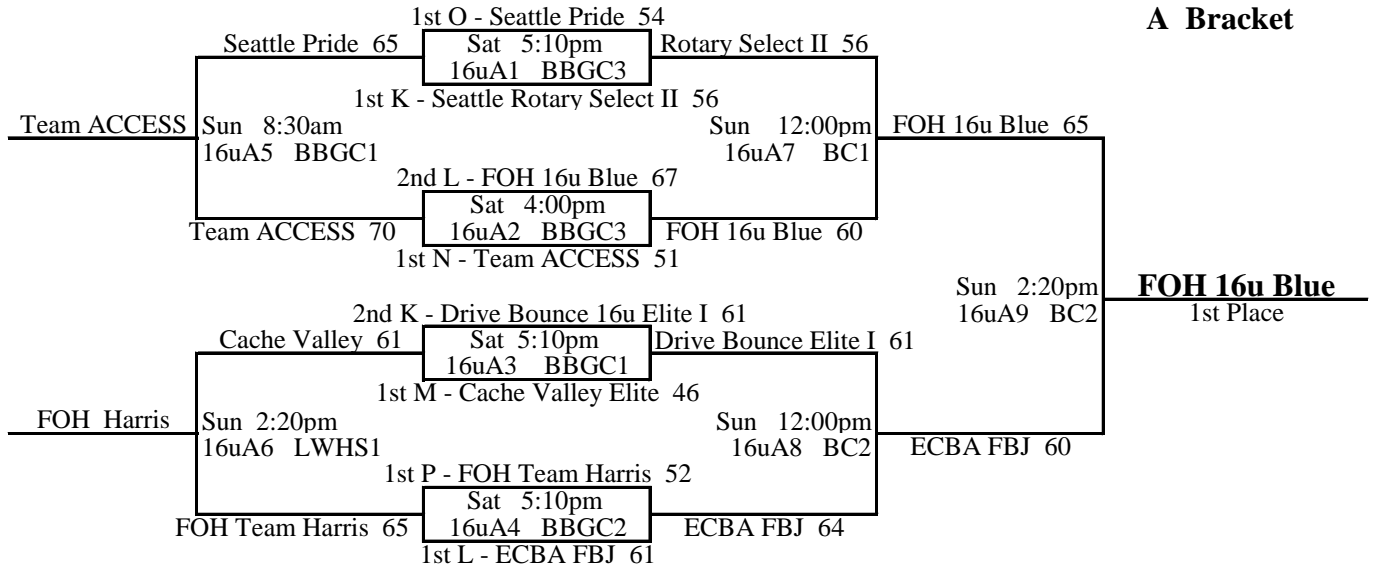

2015 NW Premier Spring Slam

16u Brackets

A Bracket