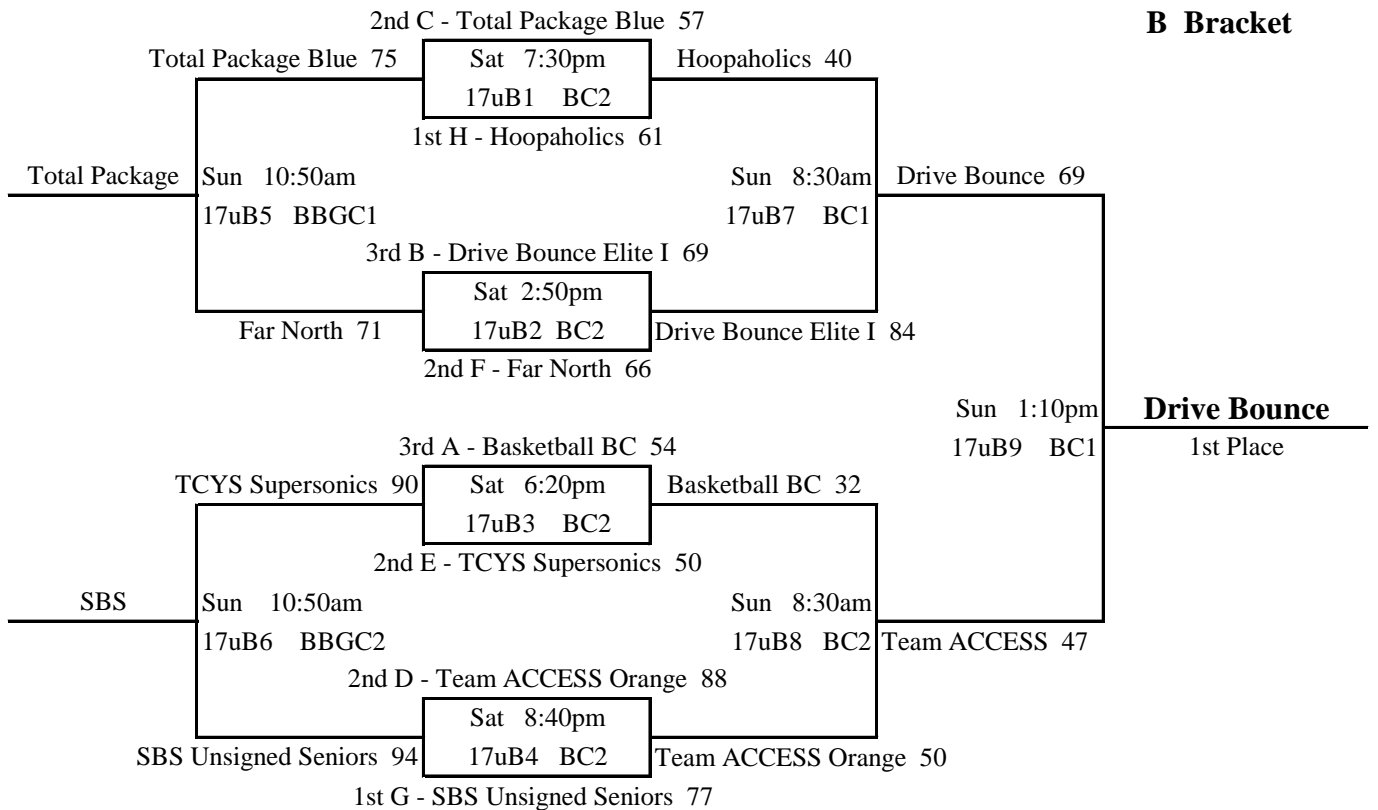

2015 NW Premier Spring Slam

17u Division

Updated: 3:50pm 4/26/2015

Pool A

		W	L	Place
1	Cache Valley Elite	1	1	2nd
2	FOH Team LaVine	2		1st
3	Basketball BC		2	3rd

42	A1	v	A2	71	Fri	8:25pm @ BC1
30	A3	v	A1	50	Sat	1:40pm @ BC2
68	A2	v	A3	32	Sat	4:00pm @ BC1

Pool B

		W	L	Place
1	Washington Elite	2		1st
2	Team ACCESS White	1	1	2nd
3	Drive Bounce 17u Elite I		2	3rd

81	B1	v	B2	80	Fri	7:20pm @ BC1
69	B3	v	B1	74	Sat	10:10am @ BC1
70	B2	v	B3	67	Sat	12:30pm @ BC2

Pool C

		W	L	Place
1	Total Package Blue	1	1	2nd
2	Elite Sports Academy 17u	2		1st
3	AthElite 17u		2	3rd

52	C1	v	C2	57	Fri	6:15pm @ BC1
44	C3	v	C1	62	Sat	10:10am @ BC2
64	C2	v	C3	56	Sat	12:30pm @ BC1

Pool D

		W	L	Place
1	Team ACCESS Orange	1	1	2nd
2	FOH 17u Red		2	3rd
3	Tigers Basketball	2		1st

60	D1	v	D2	48	Fri	9:30pm @ BC1
60	D3	v	D1	48	Sat	1:40pm @ BC1
61	D2	v	D3	67	Sat	4:00pm @ BC2

Pool E

		W	L	Place
1	TCYS Supersonics	1	1	2nd
2	North City	1	1	1st
3	NW Greyhounds	1	1	3rd

45	E1	v	E2	56	Fri	6:15pm @ BC2
59	E3	v	E1	65	Sat	9:00am @ BC1
56	E2	v	E3	57	Sat	12:30pm @ BBGC1

Pool F

		W	L	Place
1	Total Package Red	2		1st
2	Far North Bskb Acad.	1	1	2nd
3	Next Level Cougs		2	3rd

59	F1	v	F2	57	Fri	7:20pm @ BC2
45	F3	v	F1	61	Sat	9:00am @ BC2
62	F2	v	F3	34	Sat	11:20am @ BC1

Pool G

		W	L	Place
1	SBS Unsigned Seniors	2		1st
2	NW All Stars		2	3rd
3	Whatcom Elite	1	1	2nd

64	G1	v	G2	46	Fri	8:25pm @ BC2
70	G3	v	G1	81	Sat	2:50pm @ BC1
32	G2	v	G3	57	Sat	5:10pm @ BC2

Pool H

		W	L	Place
1	Hoopaholics	1	1	1st
2	Drive Bounce 17 Elite II	1	1	3rd
3	Overtime Training Black	1	1	2nd

49	H1	v	H2	24	Fri	9:30pm @ BC2
59	H3	v	H1	56	Sat	11:20am @ BBGC1
59	H2	v	H3	51	Sat	2:50pm @ BBGC1

Pool I

		W	L	Place
1	South Sound Attack	1	1	2nd
2	NSE Titans Varsity	2		1st
3	AthElite 17u Surrey		2	3rd

49	I1	v	I2	58	Fri	6:15pm @ EBCK
44	I3	v	I1	63	Sat	11:20am @ BBGC2
40	I2	v	I3	32	Sat	4:00pm @ BBGC2

Pool J

		W	L	Place
1	Wake 1	1	1	2nd
2	Mt Si AAU Elite	2		1st
3	Fraser Valley Basketball		2	3rd

57	J1	v	J2	58	Fri	7:20pm @ EBCK
47	J3	v	J1	50	Sat	11:20am @ BC2
66	J2	v	J3	58	Sat	4:00pm @ BBGC1

2015 NW Premier Spring Slam

17u Brackets