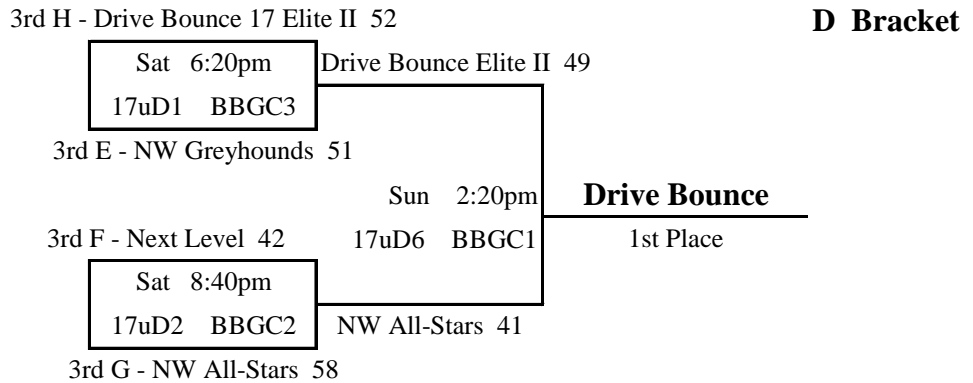

2015 NW Premier Spring Slam

17u Brackets

2015 NW Premier Spring Slam

16u Division

Pool K

		W	L	Place
1	Seattle Rotary Select II	2		1st
2	Spokane Select Warriors		2	3rd
3	Drive Bounce 16u Elite I	1	1	2nd

58	K1	v	K2	45	Fri	7:20pm @ LWHS3
57	K3	v	K1	60	Sat	10:10am @ BBGC1
41	K2	v	K3	70	Sat	1:40pm @ BBGC1

Pool L

		W	L	Place
1	ECBA - FBJ	2		1st
2	FOH 16u Blue	1	1	2nd
3	Basketball BC		2	3rd

65	L1	v	L2	56	Fri	6:15pm @ LWHS3
27	L3	v	L1	61	Sat	10:10am @ BBGC2
51	L2	v	L3	39	Sat	1:40pm @ BBGC2

Pool M

		W	L	Place
1	Total Package White		2	3rd
2	Cache Valley Elite	2		1st
3	AthElite 16u	1	1	2nd

42	M1	v	M2	58	Fri	8:25pm @ LWHS3
60	M3	v	M1	28	Sat	11:20am @ BBGC3
70	M2	v	M3	55	Sat	2:50pm @ BBGC3

Pool N

		W	L	Place
1	Elite 24 Black		2	3rd
2	Team ACCESS	2		1st
3	Washington Elite	1	1	2nd

56	N1	v	N2	87	Fri	8:25pm @ LWHS1
70	N3	v	N1	64	Sat	9:00am @ BBGC1
78	N2	v	N3	67	Sat	12:30pm @ BBGC3

Pool O

		W	L	Place
1	FOH 16u Red	1	1	2nd
2	Seattle Pride	2		1st
3	Overtime Training Gold		2	3rd

47	O1	v	O2	54	Fri	7:20pm @ EBCR
43	O3	v	O1	80	Sat	9:00am @ BBGC2
59	O2	v	O3	16	Sat	1:40pm @ BBGC3

Pool P

		W	L	Place
1	FOH Team Harris	2		1st
2	Total Package Gray	1	1	2nd
3	Northsound Bskb Academy	1	1	3rd
4	Drive Bounce 16u Elite II		2	4th

54	P1	v	P2	45	Fri	8:25pm @ EBCK
58	P3	v	P4	49	Fri	7:20pm @ LWHS1
62	P2	v	P3	53	Sat	11:20am @ LWHS3
47	P4	v	P1	55	Sat	12:30pm @ LWHS3

Pool Q

		W	L	Place
1	NEYB Black	2		1st
2	Surrey Rebels	1	1	2nd
3	North City	1	1	3rd
4	AthElite 16u Vancouver		2	4th

57	Q1	v	Q2	31	Sat	9:00am @ BBGC3
52	Q3	v	Q4	9	Sat	10:10am @ BBGC3
62	Q2	v	Q3	58	Sat	12:30pm @ BBGC2
19	Q4	v	Q1	64	Sat	2:50pm @ BBGC2