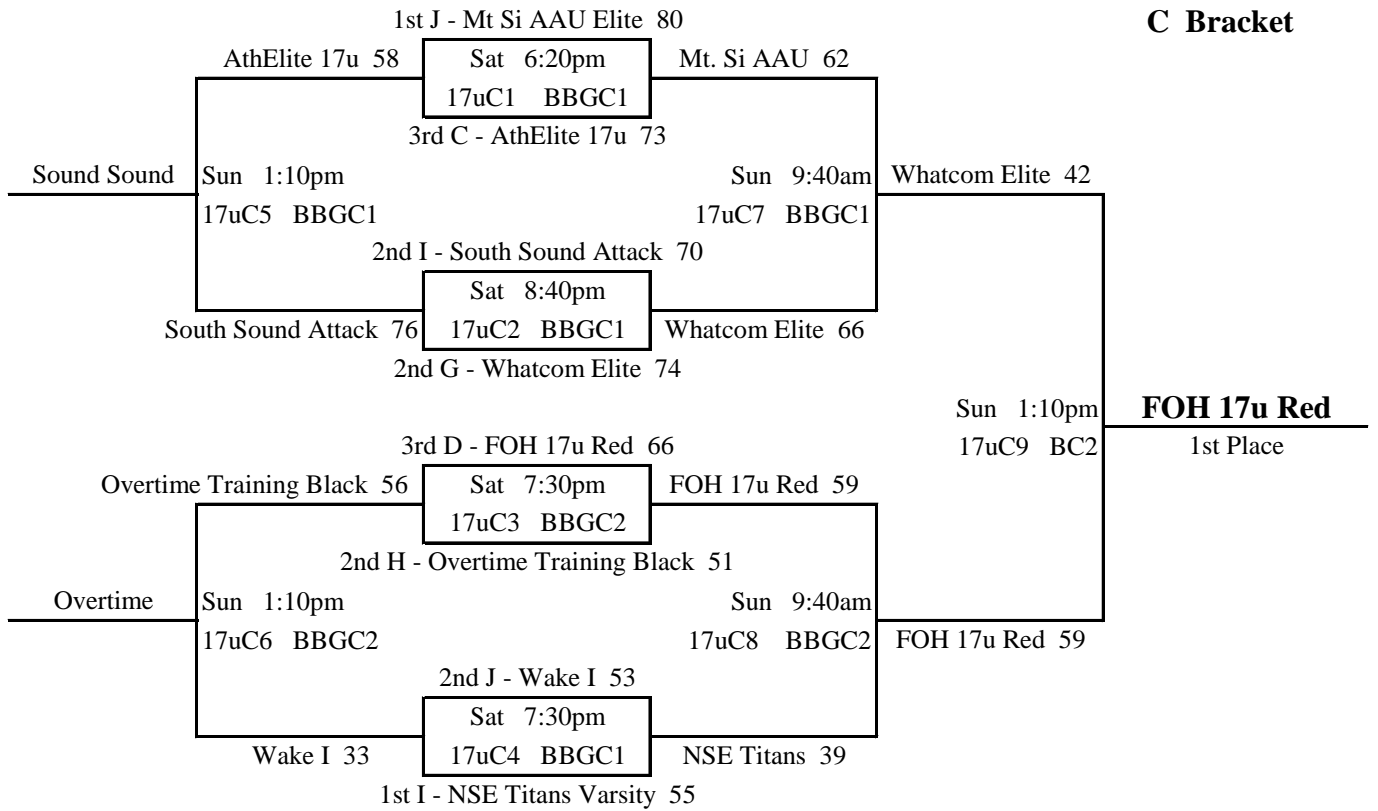

2015 NW Premier Spring Slam

17u Brackets

2015 NW Premier Spring Slam

16u Division

Pool K

		W	L	Place
1	Seattle Rotary Select II	2		1st
2	Spokane Select Warriors		2	3rd
3	Drive Bounce 16u Elite I	1	1	2nd

58	K1	v	K2	45	Fri	7:20pm @ LWHS3
57	K3	v	K1	60	Sat	10:10am @ BBGC1
41	K2	v	K3	70	Sat	1:40pm @ BBGC1

Pool L

		W	L	Place
1	ECBA - FBJ	2		1st
2	FOH 16u Blue	1	1	2nd
3	Basketball BC		2	3rd

65	L1	v	L2	56	Fri	6:15pm @ LWHS3
27	L3	v	L1	61	Sat	10:10am @ BBGC2
51	L2	v	L3	39	Sat	1:40pm @ BBGC2

Pool M

		W	L	Place
1	Total Package White		2	3rd
2	Cache Valley Elite	2		1st
3	AthElite 16u	1	1	2nd

42	M1	v	M2	58	Fri	8:25pm @ LWHS3
60	M3	v	M1	28	Sat	11:20am @ BBGC3
70	M2	v	M3	55	Sat	2:50pm @ BBGC3

Pool N

		W	L	Place
1	Elite 24 Black		2	3rd
2	Team ACCESS	2		1st
3	Washington Elite	1	1	2nd

56	N1	v	N2	87	Fri	8:25pm @ LWHS1
70	N3	v	N1	64	Sat	9:00am @ BBGC1
78	N2	v	N3	67	Sat	12:30pm @ BBGC3

Pool O

		W	L	Place
1	FOH 16u Red	1	1	2nd
2	Seattle Pride	2		1st
3	Overtime Training Gold		2	3rd

47	O1	v	O2	54	Fri	7:20pm @ EBCR
43	O3	v	O1	80	Sat	9:00am @ BBGC2
59	O2	v	O3	16	Sat	1:40pm @ BBGC3

Pool P

		W	L	Place
1	FOH Team Harris	2		1st
2	Total Package Gray	1	1	2nd
3	Northsound Bskb Academy	1	1	3rd
4	Drive Bounce 16u Elite II		2	4th

54	P1	v	P2	45	Fri	8:25pm @ EBCK
58	P3	v	P4	49	Fri	7:20pm @ LWHS1
62	P2	v	P3	53	Sat	11:20am @ LWHS3
47	P4	v	P1	55	Sat	12:30pm @ LWHS3

Pool Q

		W	L	Place
1	NEYB Black	2		1st
2	Surrey Rebels	1	1	2nd
3	North City	1	1	3rd
4	AthElite 16u Vancouver		2	4th

57	Q1	v	Q2	31	Sat	9:00am @ BBGC3
52	Q3	v	Q4	9	Sat	10:10am @ BBGC3
62	Q2	v	Q3	58	Sat	12:30pm @ BBGC2
19	Q4	v	Q1	64	Sat	2:50pm @ BBGC2