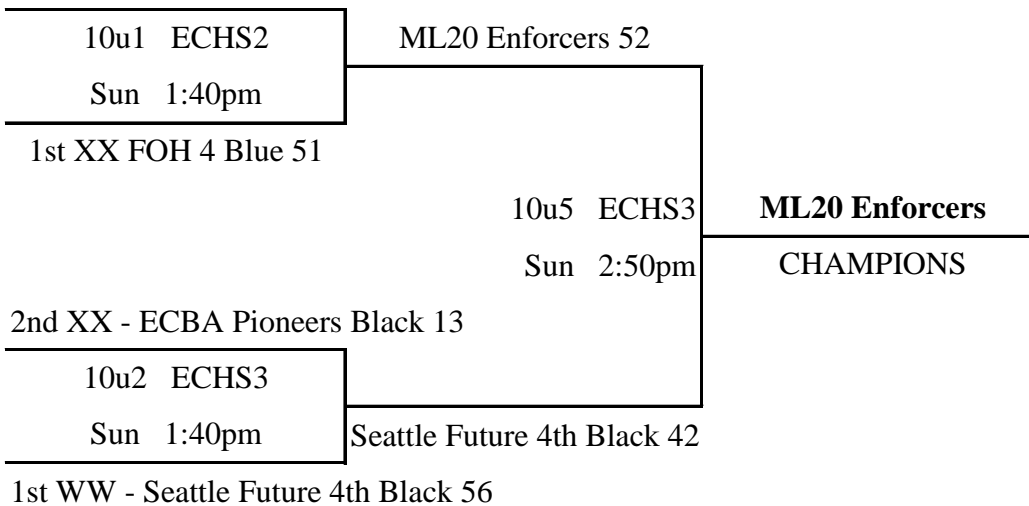

2014 NW Premier Summer Showcase

10u Division

Pool WW		W	L	Place
1	ML20 Enforcers	2	1	2nd
2	FOH 4 Red		3	4th
3	Seattle Future 4th Black	3		1st
4	LocalHOOPS	1	2	3rd

Pool XX		W	L	Place
1	VSC		3	4th
2	ECBA Pioneers Black	2	1	2nd
3	FOH 4 Blue	3		1st
4	UBA	1	2	3rd

59	WW3 v WW4	24 Sat	9:00am @ LW3	32	XX2 v XX4	24 Sat	10:10am @ LW3
51	WW1 v WW2	11 Sat	12:30pm @ EBC1	5	XX1 v XX3	55 Sat	12:30pm @ EBC2
26	WW2 v WW3	67 Sat	5:10pm @ EBC1	44	XX4 v XX1	41 Sat	4:00pm @ EBC2
19	WW4 v WW1	56 Sat	5:10pm @ EBC2	17	XX2 v XX3	44 Sat	6:20pm @ EBC1
43	WW1 v WW3	58 Sun	11:20am @ IntHS1	15	XX1 v XX2	38 Sun	11:20am @ ECHS3
35	WW2 v WW4	44 Sun	11:20am @ IntHS2	52	XX3 v XX4	7 Sun	11:20am @ BHS2

2nd WW - ML20 Enforcers 54