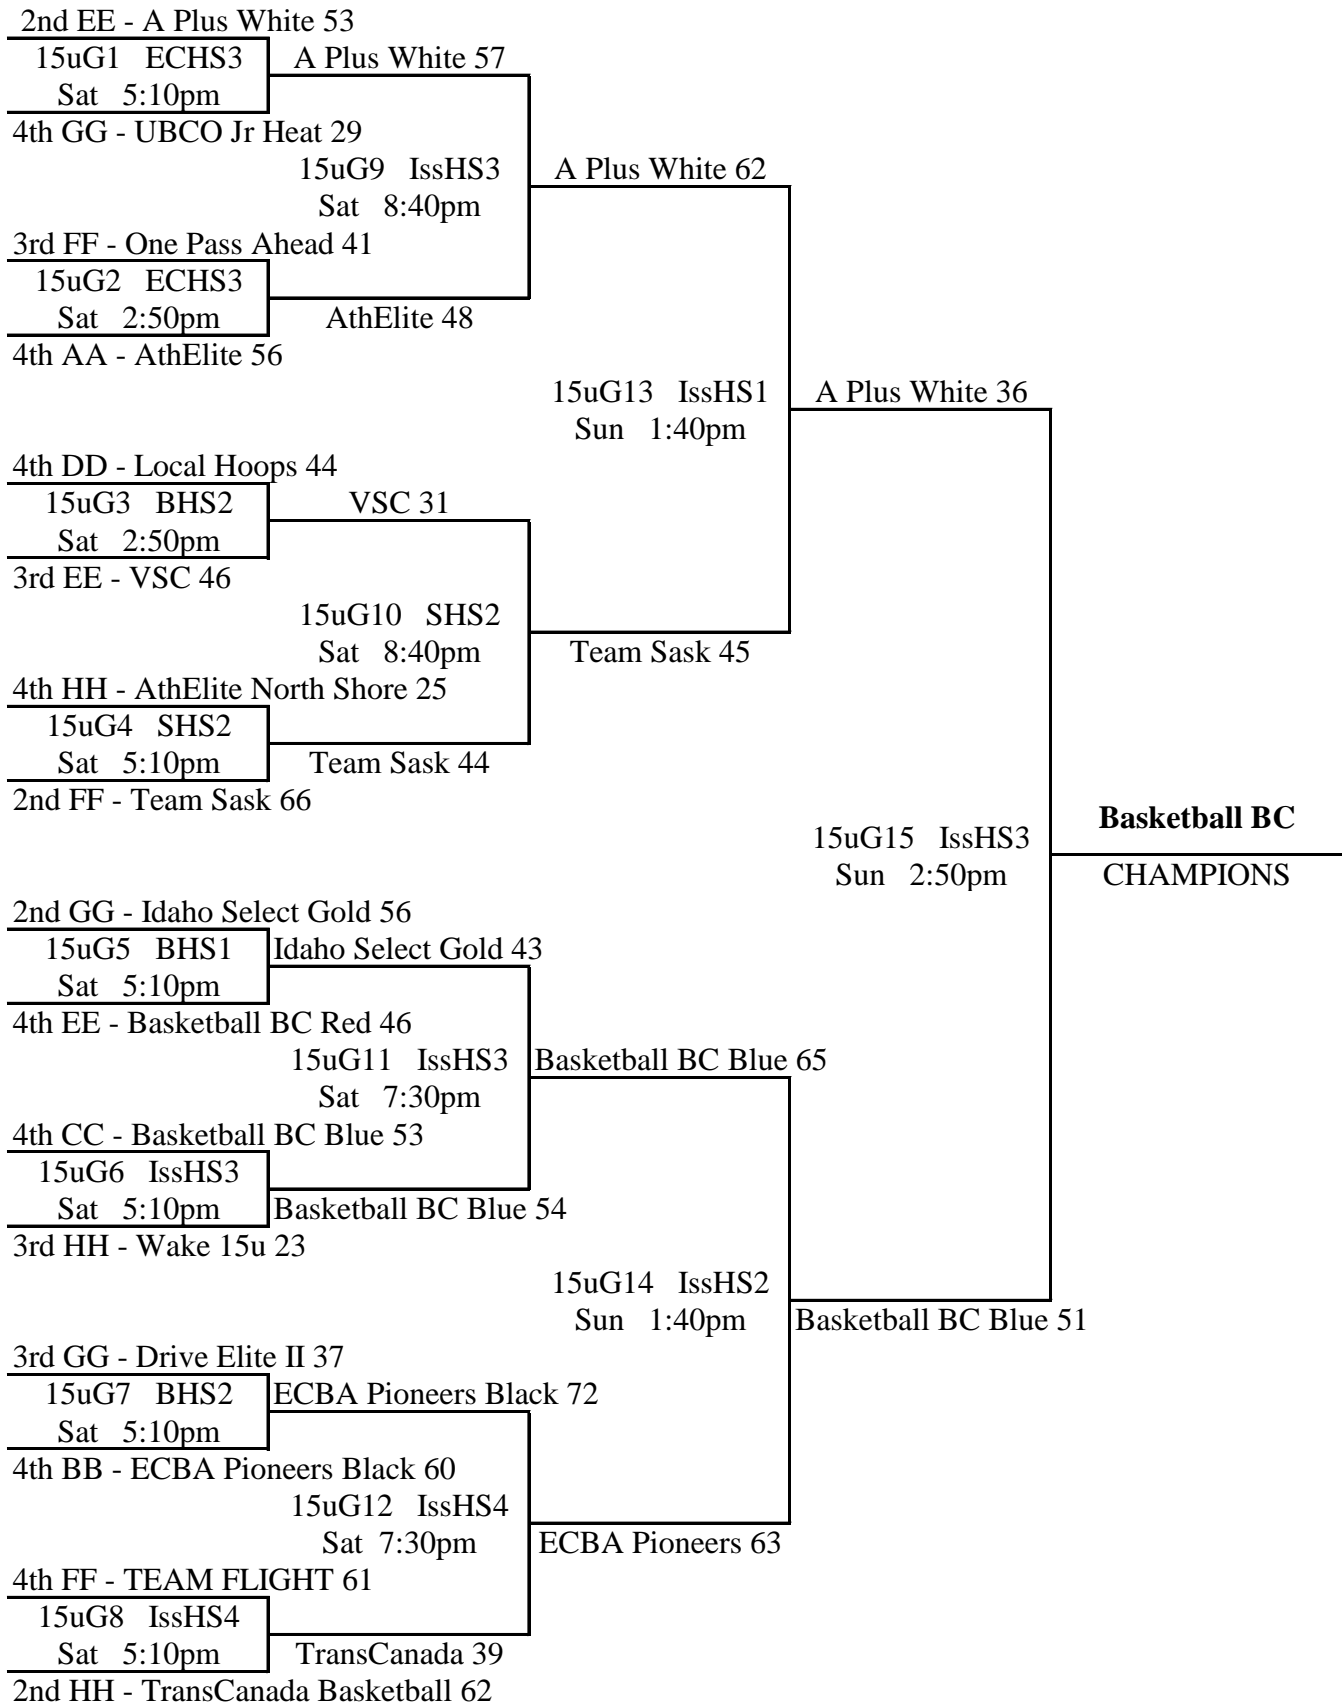

2014 NW Premier Summer Showcase

15u Gold Bracket

2014 NW Premier Summer Showcase

14u Division

Pool II

	W	L	Place
1 Team 509	2	1	2nd
2 ML20 Enforcers	1	2	3rd
3 FOH 8 Blue	3		1st
4 Drive Elite I		3	4th

Pool JJ

	W	L	Place
1 The Hoop Salem	3		1st
2 EBC 14u Blue	2	1	2nd
3 Basketball BC Blue	1	2	3rd
4 Total Package 8th		3	4th

Pool KK

	W	L	Place
1 Eastern WA Elite Green	3		1st
2 FOH 8 Red	2	1	2nd
3 AthElite	1	2	3rd
4 Seattle Pride		3	4th

Pool LL

	W	L	Place
1 Renton Dream Team	3		1st
2 ECBA Pioneers Black	2	1	2nd
3 Basketball BC Red		3	4th
4 L.O. Mojo	1	2	3rd

Pool MM

	W	L	Place
1 AthElite North Shore		2	3rd
2 LocalHoops	1	1	2nd
3 West Coast Basketball	2		1st

Pool NN

	W	L	Place
1 EBC 14u White	1	1	2nd
2 ECBA Pioneers White	2		1st
3 Drive Elite II		2	3rd

30 II4 v II1 61 Fri 2:50pm @ IntHS1
71 II3 v II4 46 Fri 5:10pm @ IntHS1
52 II1 v II3 66 Sat 11:20pm @ LW1
68 II1 v II2 66 Sat 1:40pm @ LW1
72 II2 v II3 74 Sat 4:00pm @ LW1
66 II2 v II4 48 Sat 6:20pm @ LW1

59 JJ2 v JJ3 31 Fri 4:00pm @ IntHS1
79 JJ1 v JJ2 65 Fri 7:30pm @ IntHS1
41 JJ3 v JJ4 23 Sat 12:30pm @ LW2
37 JJ4 v JJ1 65 Sat 2:50pm @ LW2
57 JJ1 v JJ3 36 Sat 6:20pm @ LW2
69 JJ2 v JJ4 26 Sat 6:20pm @ LW3

49 KK1 v KK2 27 Fri 7:30pm @ IntHS2
38 KK3 v KK4 33 Fri 8:40pm @ IntHS2
44 KK2 v KK3 35 Sat 11:20pm @ LW2
38 KK4 v KK1 43 Sat 11:20pm @ LW3
46 KK1 v KK3 33 Sat 1:40pm @ LW2
47 KK2 v KK4 42 Sat 1:40pm @ LW3

81 LL1 v LL2 73 Fri 6:20pm @ IntHS1
62 LL2 v LL3 41 Fri 8:40pm @ IntHS1
34 LL3 v LL4 58 Sat 12:30pm @ LW1
35 LL4 v LL1 57 Sat 2:50pm @ LW1
49 LL1 v LL3 28 Sat 5:10pm @ LW1
58 LL2 v LL4 39 Sat 7:30pm @ LW1

53 MM1 v NN1 51 Fri 4:00pm @ IntHS2
41 MM2 v NN2 60 Fri 5:10pm @ IntHS2
55 MM3 v NN3 49 Fri 6:20pm @ IntHS2

46 MM1 v MM2 63 Sat 9:00am @ IntHS1
27 MM2 v MM3 72 Sat 11:20am @ IntHS1
61 MM3 v MM1 49 Sat 2:50pm @ IntHS2

39 NN1 v NN2 46 Sat 10:10am @ IntHS1
56 NN2 v NN3 43 Sat 12:30pm @ IntHS1
48 NN3 v NN1 54 Sat 2:50pm @ IntHS1