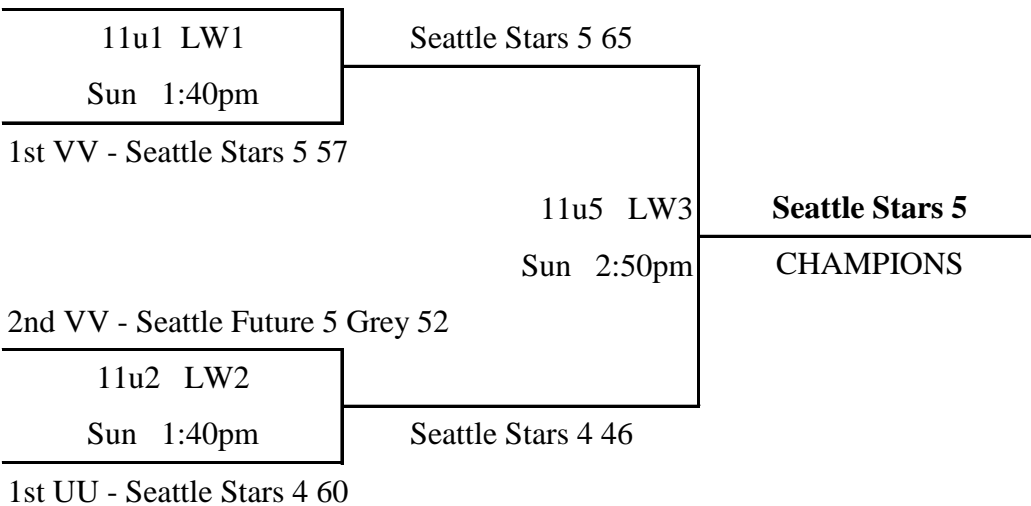

2014 NW Premier Summer Showcase

11u Division

Pool UU

	W	L	Place
1 ECBA 5th Pioneers White		3	4th
2 Seattle Stars 4	3		1st
3 FOH 5 Blue	2	1	2nd
4 Local Hoops	1	2	3rd

Pool VV

	W	L	Place
1 Seattle Future 5 Grey	2	1	2nd
2 FOH 5 Red		3	4th
3 Seattle Stars 5	3		1st
4 ECBA 5th Pioneers Black	1	2	3rd

25	UU1 v UU2	57	Sat	9:00am @ LW1	46	VV1 v VV2	29	Sat	10:10am @ LW1
46	UU3 v UU4	15	Sat	9:00am @ LW2	41	VV3 v VV4	37	Sat	10:10am @ LW2
41	UU4 v UU1	29	Sat	11:20am @ EBC2	24	VV2 v VV3	71	Sat	4:00pm @ LW2
63	UU2 v UU3	60	Sat	12:30pm @ LW3	33	VV4 v VV1	42	Sat	4:00pm @ LW3
26	UU1 v UU3	54	Sun	9:00am @ LW3	36	VV1 v VV3	56	Sun	10:10am @ LW3
34	UU2 v UU4	24	Sun	9:00am @ IntHS2	26	VV2 v VV4	44	Sun	10:10am @ IntHS2

2nd UU - FOH 5 Blue 52

Seattle Stars 5
CHAMPIONS

3rd UU - Local Hoops 29

11u3 IntHS2	ECBA 5th Pioneers Black
Sun 12:30pm	

3rd VV - ECBA 5th Pioneers Black 41

4th UU - ECBA 5th Pioneers White 22

11u4 IntHS2	FOH 5 Red
Sun 1:40pm	

4th VV - FOH 5 Red 56