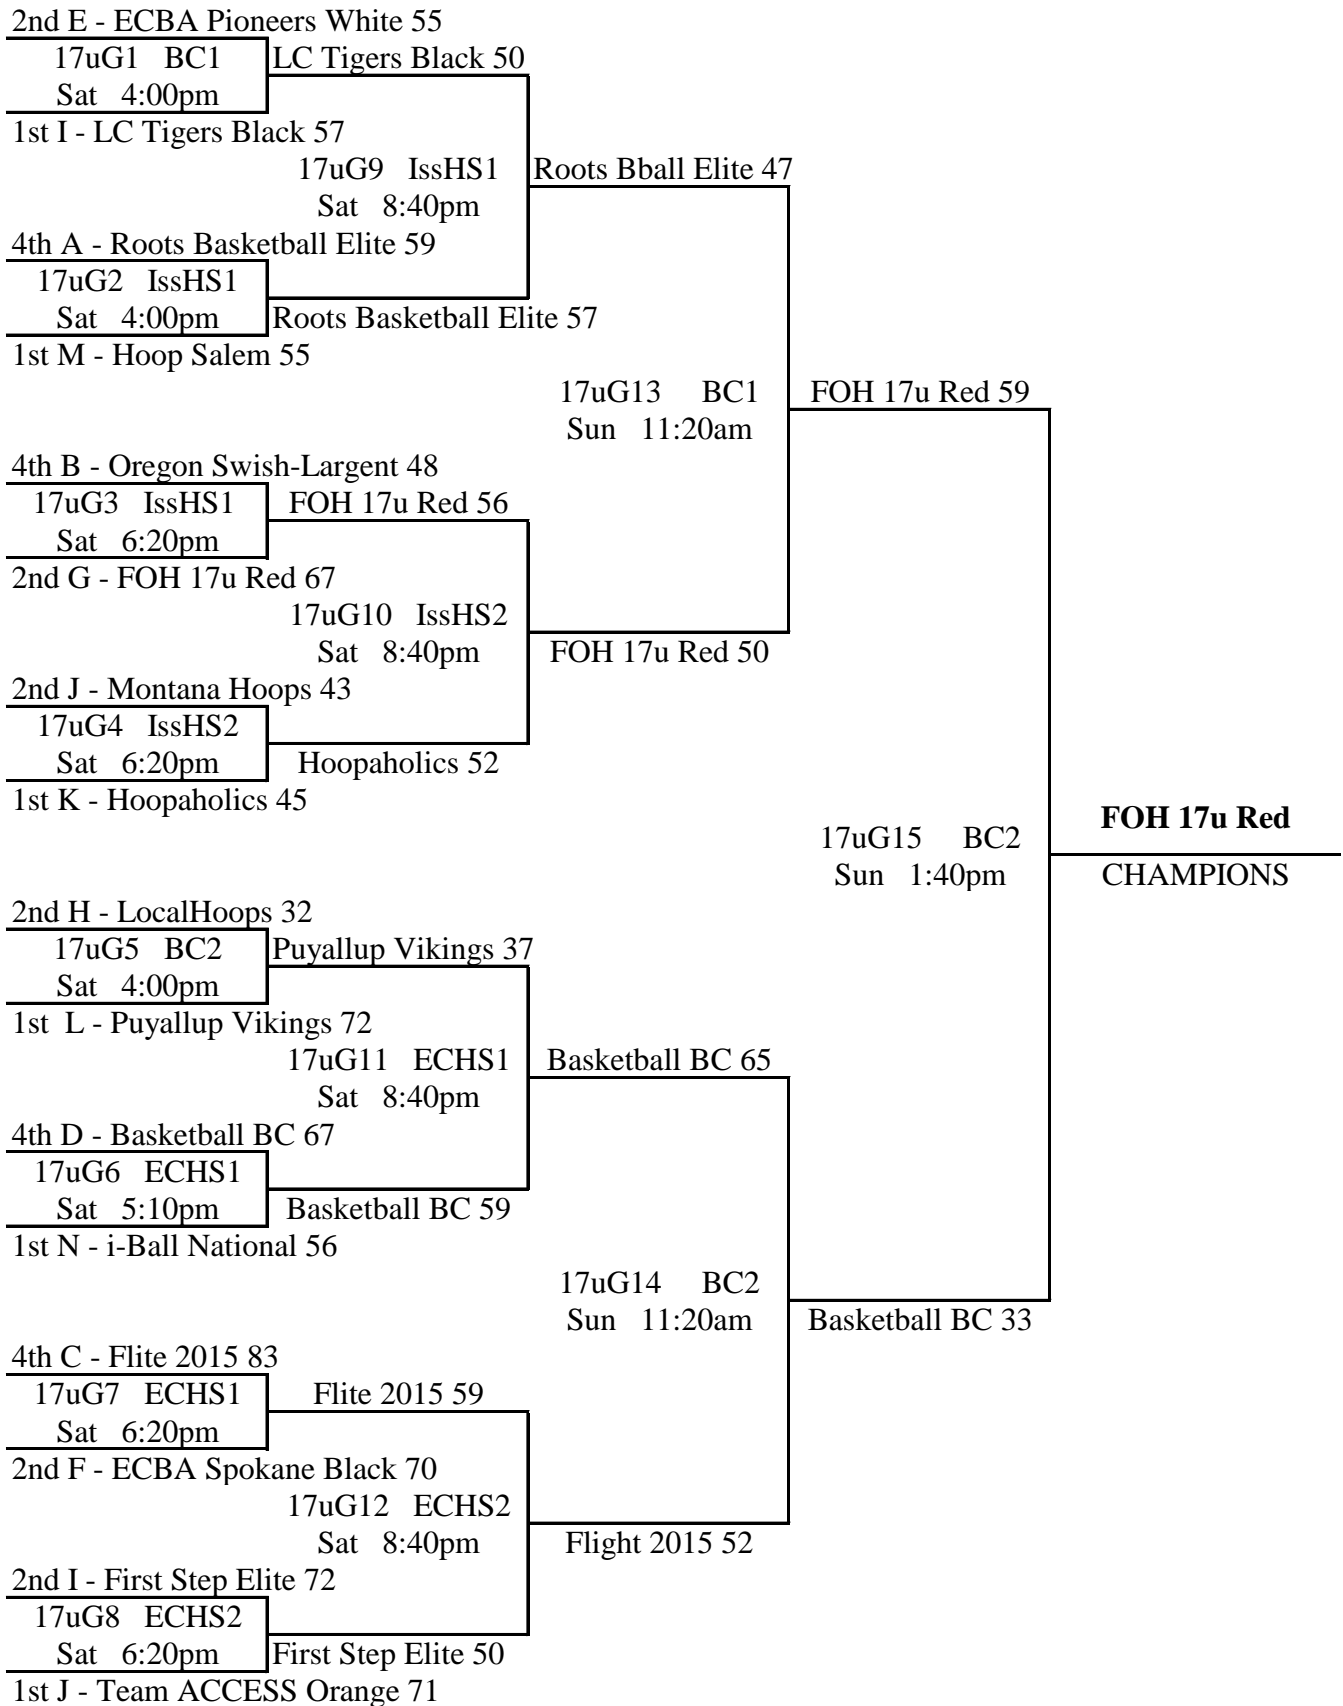

2014 NW Premier Summer Showcase

17u Gold Bracket