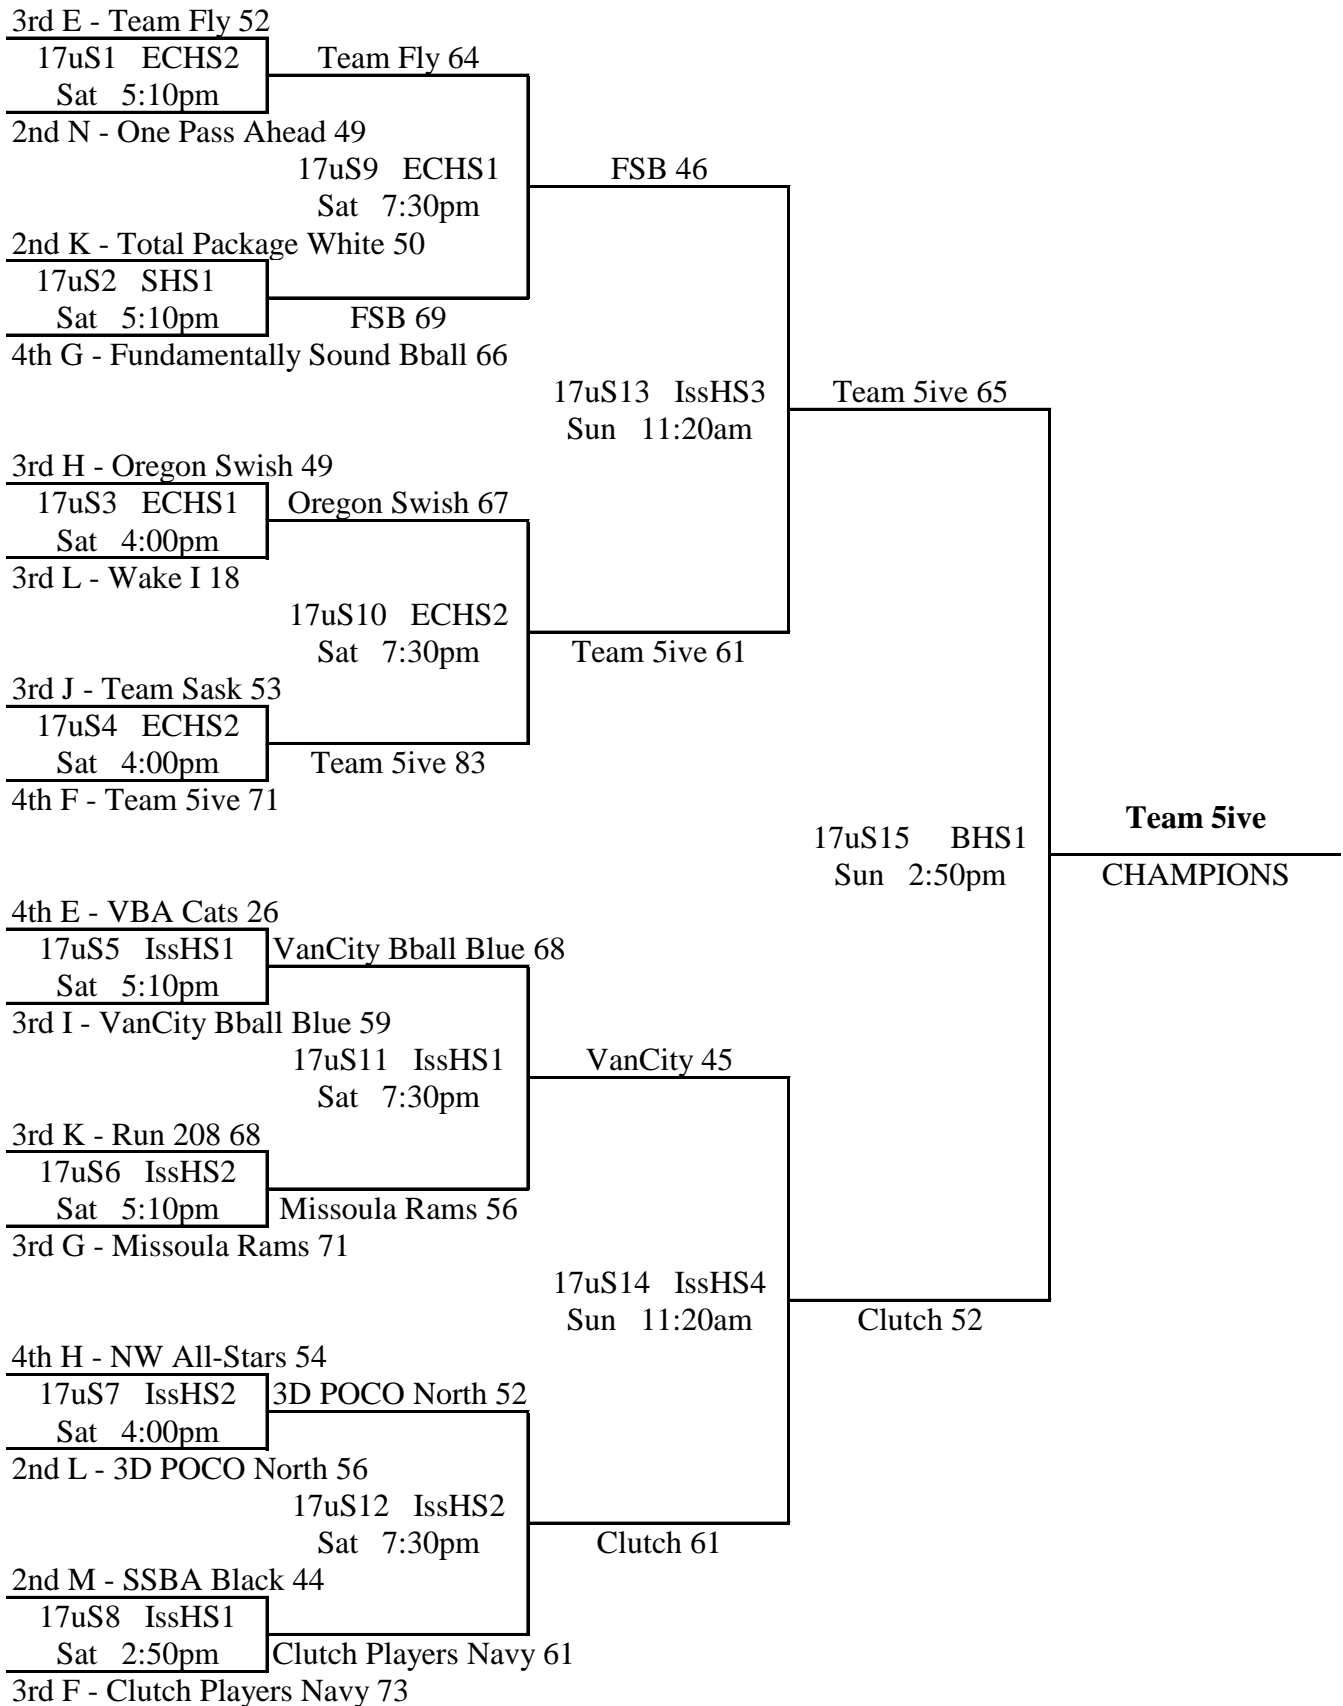

2014 NW Premier Summer Showcase

17u Silver Bracket