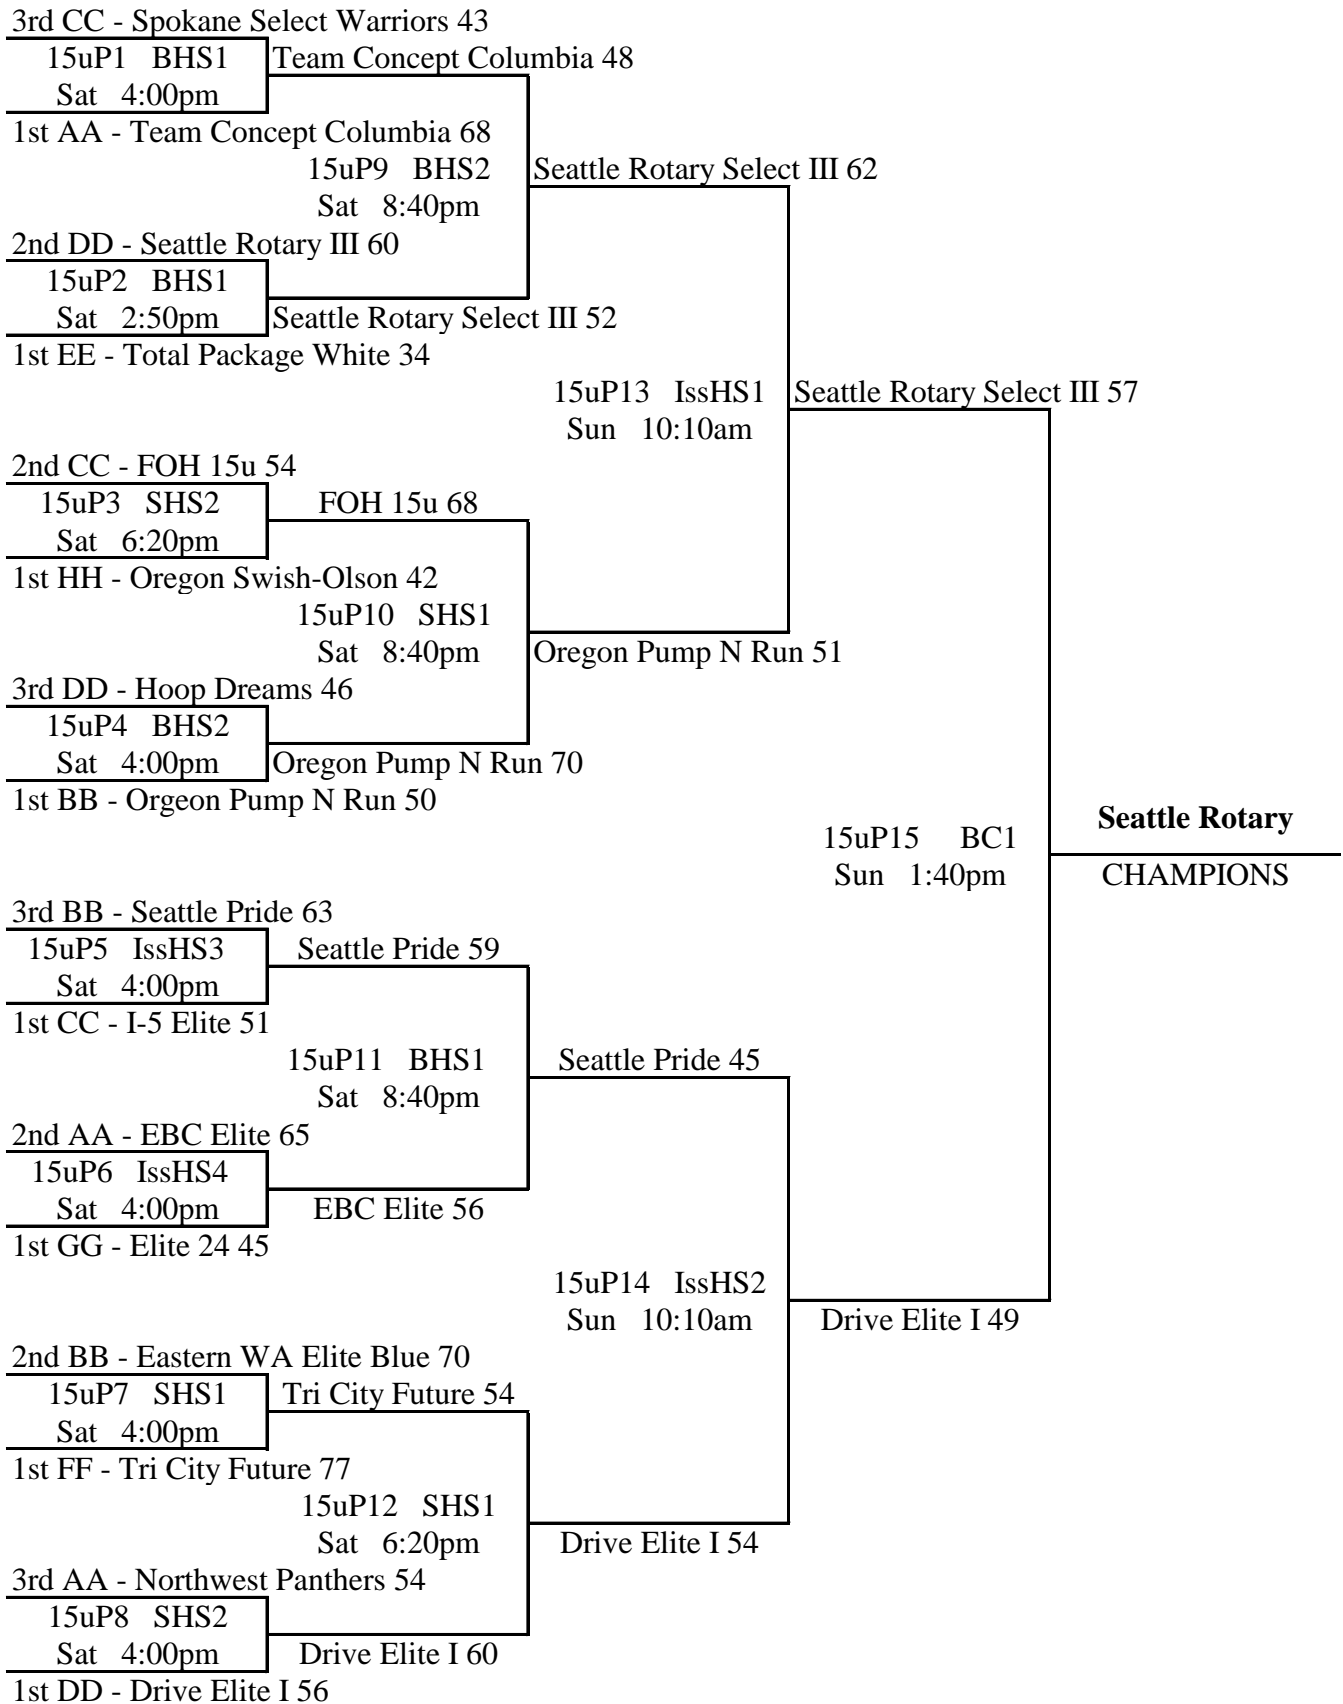

2014 NW Premier Summer Showcase

15u Division

39	AA2	v	AA3	51	Fri	12:30pm @ BC2	61	BB3	v	BB4	63	Fri	12:30pm @ LW3
20	AA4	v	AA1	50	Fri	12:30pm @ BHS2	38	BB1	v	BB2	54	Fri	1:40pm @ LW3
27	AA1	v	AA2	50	Fri	5:10pm @ LW1	60	BB2	v	BB3	44	Fri	6:20pm @ LW1
76	AA3	v	AA4	32	Fri	5:10pm @ LW2	58	BB4	v	BB1	33	Fri	6:20pm @ LW2
60	AA1	v	AA3	69	Sat	12:30pm @ ECHS1	38	BB1	v	BB3	56	Sat	11:20am @ ECHS3
59	AA2	v	AA4	35	Sat	12:30pm @ ECHS2	65	BB2	v	BB4	72	Sat	12:30pm @ ECHS3
30	CC1	v	CC2	64	Fri	4:00pm @ LW1	22	DD1	v	DD2	56	Fri	12:30pm @ LW1
38	CC3	v	CC4	64	Fri	4:00pm @ LW2	38	DD3	v	DD4	42	Fri	12:30pm @ LW2
59	CC2	v	CC3	35	Fri	8:40pm @ LW2	62	DD2	v	DD3	41	Fri	4:00pm @ LW3
52	CC4	v	CC1	47	Fri	8:40pm @ LW3	80	DD4	v	DD1	39	Fri	5:10pm @ LW3
59	CC1	v	CC3	46	Sat	1:40pm @ BHS2	37	DD1	v	DD3	61	Sat	9:00am @ BHS2
50	CC2	v	CC4	46	Sat	1:40pm @ BHS1	48	DD2	v	DD4	51	Sat	10:10am @ BHS2
60	EE1	v	EE2	58	Fri	1:40pm @ IssHS4	38	FF1	v	FF2	54	Fri	4:00pm @ SHS1
49	EE3	v	EE4	47	Fri	2:50pm @ LW3	42	FF3	v	FF4	54	Fri	4:00pm @ SHS2
46	EE2	v	EE3	47	Fri	7:30pm @ LW1	74	FF2	v	FF3	42	Fri	7:30pm @ SHS1
48	EE4	v	EE1	31	Fri	7:30pm @ LW2	31	FF4	v	FF1	59	Fri	7:30pm @ SHS2
54	EE2	v	EE4	37	Sat	11:20am @ BHS2	58	FF1	v	FF3	27	Sat	12:30pm @ IssHS3
40	EE1	v	EE3	64	Sat	12:30pm @ BHS2	57	FF2	v	FF4	24	Sat	12:30pm @ IssHS4
20	GG1	v	GG2	43	Fri	2:50pm @ LW1	50	HH1	v	HH2	63	Fri	1:40pm @ LW1
34	GG3	v	GG4	60	Fri	2:50pm @ LW2	48	HH3	v	HH4	44	Fri	1:40pm @ LW2
43	GG2	v	GG3	35	Fri	8:40pm @ BHS2	37	HH2	v	HH3	63	Fri	6:20pm @ LW3
38	GG4	v	GG1	24	Fri	8:40pm @ LW1	58	HH4	v	HH1	41	Fri	7:30pm @ LW3
41	GG1	v	GG3	43	Sat	1:40pm @ ECHS1	60	HH3	v	HH1	41	Sat	2:50pm @ SHS1
59	GG2	v	GG4	60	Sat	1:40pm @ ECHS2	65	HH2	v	HH4	57	Sat	2:50pm @ SHS2

2014 NW Premier Summer Showcase

15u Platinum Bracket