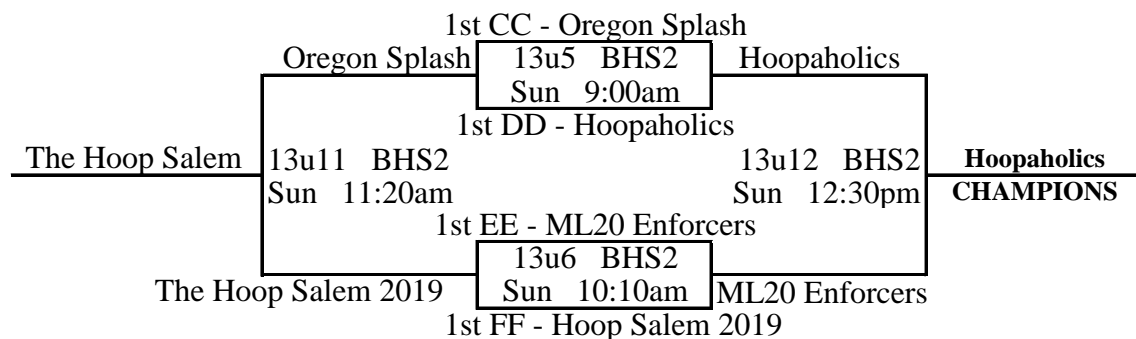

## 13u Division

Pool CC				W	L	Place
1	Cagers				2	3rd
2	Elite Moves		1	1		2nd
3	Oregon Splash		2			1st

Pool DD				W	L	Place
1	PDX Hoops		1	1		2nd
2	Team ACCESS Black			2		3rd
3	Hoopaholics		2			1st

Pool EE				W	L	Place
1	ML20 Enforcers		2			1st
2	Roots Black			2		3rd
3	Hoop Elite		1	1		2nd

Pool FF				W	L	Place
1	Hoop Salem 2019		2			1st
2	Prep Elite		1	1		2nd
3	Roots Green			2		3rd

- |    |     |   |     |    |     |         |   |     |    |     |   |     |    |     |         |   |     |
|----|-----|---|-----|----|-----|---------|---|-----|----|-----|---|-----|----|-----|---------|---|-----|
| 47 | CC1 | v | CC2 | 54 | Sat | 11:20am | @ | WU1 | 53 | DD1 | v | DD2 | 47 | Sat | 11:20am | @ | WU2 |
| 45 | CC2 | v | CC3 | 65 | Sat | 1:40pm  | @ | WU1 | 23 | DD2 | v | DD3 | 57 | Sat | 1:40pm  | @ | WU2 |
| 66 | CC3 | v | CC1 | 27 | Sat | 4:00pm  | @ | WU1 |    | DD3 | v | DD1 |    | Sat | 4:00pm  | @ | WU2 |
| 62 | EE1 | v | EE2 | 18 | Sat | 10:10am | @ | WU3 | 61 | FF1 | v | FF2 | 60 | Sat | 11:20am | @ | WU3 |
| 45 | EE2 | v | EE3 | 56 | Sat | 12:30pm | @ | WU3 | 47 | FF2 | v | FF3 | 32 | Sat | 1:40pm  | @ | WU3 |
| 40 | EE3 | v | EE1 | 70 | Sat | 2:50pm  | @ | WU3 | 25 | FF3 | v | FF1 | 76 | Sat | 4:00pm  | @ | WU3 |