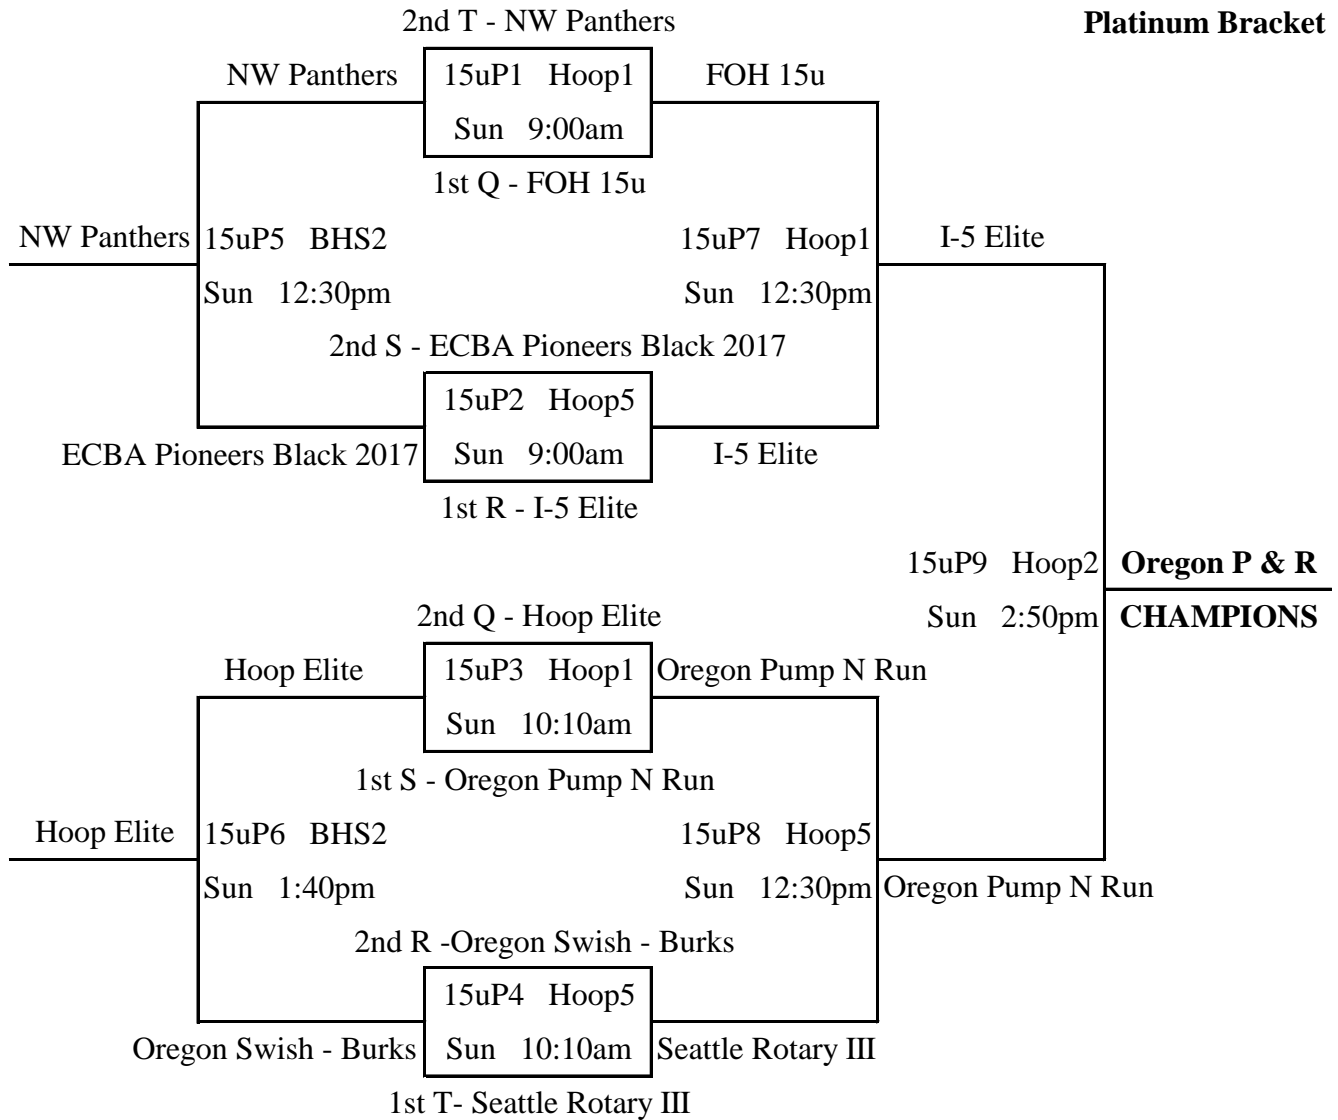

2014 NW Premier Summer Oregon Showcase

15u Division

Pool Q

		W	L	Place
1	Hoop Elite	1	1	2nd
2	Oregon Swish - Olson		2	3rd
3	FOH 15u	2		1st

Pool R

		W	L	Place
1	I-5 Elite	2		1st
2	Oregon Swish - Burks	1	1	2nd
3	Total Package 9th		2	3rd

Pool S

		W	L	Place
1	ECBA Pioneers Black 2017	1	1	2nd
2	PDX Hoops		2	3rd
3	Oregon Pump N Run	2		1st

Pool T

		W	L	Place
1	NW Panthers	1	1	2nd
2	Seattle Rotary III	2		1st
3	Elite 24 Black		2	3rd

Gyms:

Blachet High School (BHS): 4373 Market St NE, Salem, OR 97301

The Hoop Salem (Hoop): 3575 Fairview Industrial Dr SE, Salem, OR 97302

40	Q1 v Q2	26	Sat	10:10am @ BHS1	56	R1 v R2	42	Sat	11:20am @ BHS1
32	Q2 v Q3	69	Sat	12:30pm @ BHS1	64	R2 v R3	53	Sat	1:40pm @ BHS1
48	Q3 v Q1	33	Sat	2:50pm @ BHS1	38	R3 v R1	67	Sat	4:00pm @ BHS1
54	S1 v S2	51	Sat	10:10am @ BHS2	52	T1 v T2	55	Sat	11:20am @ BHS2
37	S2 v S3	77	Sat	12:30pm @ BHS2	67	T2 v T3	54	Sat	1:40pm @ BHS2
74	S3 v S1	56	Sat	2:50pm @ BHS2	56	T3 v T1	64	Sat	4:00pm @ BHS2

2014 NW Premier Summer Oregon Showcase

15u Brackets