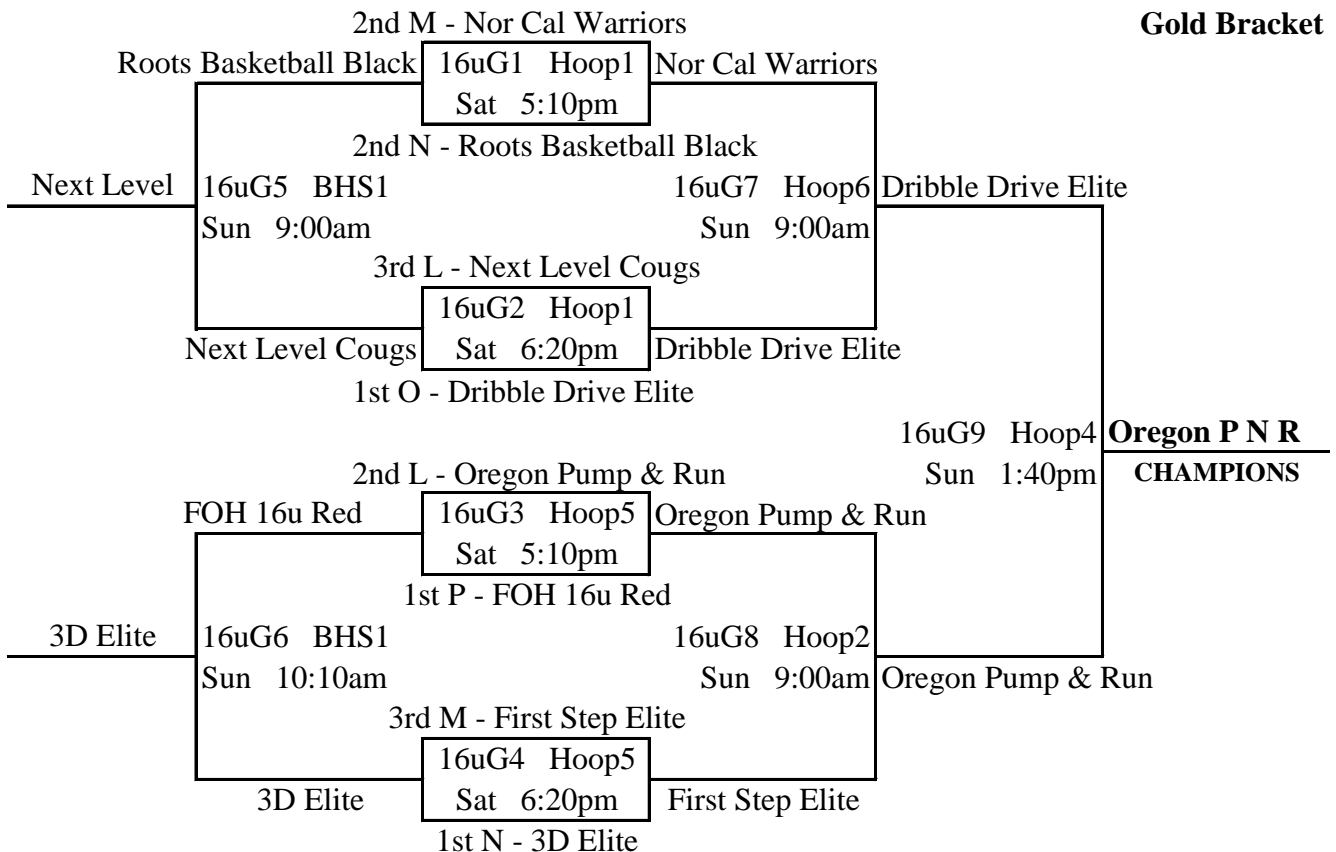

2014 NW Premier Summer Oregon Showcase

16u Division

Pool J

	W	L	Place
1 Seattle Rotary II	2		1st
2 NW Panthers	1	1	2nd
3 Team FAST		2	3rd

Pool K

	W	L	Place
1 FOH 16u Blue	2		1st
2 Team 23		2	3rd
3 Subway Select	1	1	2nd

Pool L

	W	L	Place
1 Oregon Pump N Run	1	1	2nd
2 Next Level Cougs		2	3rd
3 Elite 24	2		1st

Pool M

	W	L	Place
1 Nor Cal Warriors	1	1	2nd
2 First Step Elite		2	3rd
3 ECBA Pioneers Black 2016	2		1st

Pool N

	W	L	Place
1 Deep 3 Black		2	3rd
2 Roots Basketball Black	1	1	2nd
3 3D Elite	2		1st

Pool O

	W	L	Place
1 Far North Basketball	1	1	2nd
2 Elite Moves		2	3rd
3 Dribble Drive Elite	2		1st

Pool P

	W	L	Place
1 FOH 16u Red	2		1st
2 Roots Basketball Green	0	2	3rd
3 MBA Lakers	1	1	2nd

Gyms:

The Hoop Salem (Hoop):

3575 Fairview Industrial Dr SE, Salem, OR 97302

68 **K1** v **K2** 65 Fri 7:30pm @ Hoop2
57 **K2** v **K3** 63 Sat 10:10am @ Hoop6
40 **K3** v **K1** 69 Sat 12:30pm @ Hoop5

48 **M1** v **M2** 47 Fri 8:40pm @ Hoop6
69 **M3** v **M1** 63 Sat 10:10am @ Hoop1
50 **M2** v **M3** 69 Sat 12:30pm @ Hoop1

68 **O1** v **O2** 44 Fri 6:20pm @ Hoop1
22 **O2** v **O3** 77 Sat 9:00am @ Hoop2
66 **O3** v **O1** 61 Sat 1:40pm @ Hoop5

76 **J1** v **J2** 69 Fri 8:40pm @ Hoop2
76 **J2** v **J3** 75 Sat 10:10am @ Hoop2
60 **J3** v **J1** 71 Sat 1:40pm @ Hoop6

55 **L1** v **L2** 30 Fri 6:20pm @ Hoop2
68 **L3** v **L1** 65 Sat 9:00am @ Hoop3
45 **L2** v **L3** 70 Sat 11:20am @ Hoop1

58 **N1** v **N2** 66 Fri 7:30pm @ Hoop6
40 **N2** v **N3** 63 Sat 9:00am @ Hoop4
69 **N3** v **N1** 40 Sat 1:40pm @ Hoop1

59 **P1** v **P2** 28 Fri 7:30pm @ Hoop1
30 **P2** v **P3** 61 Sat 9:00am @ Hoop6
47 **P3** v **P1** 50 Sat 2:50pm @ Hoop6

2014 NW Premier Summer Oregon Showcase

16u Brackets