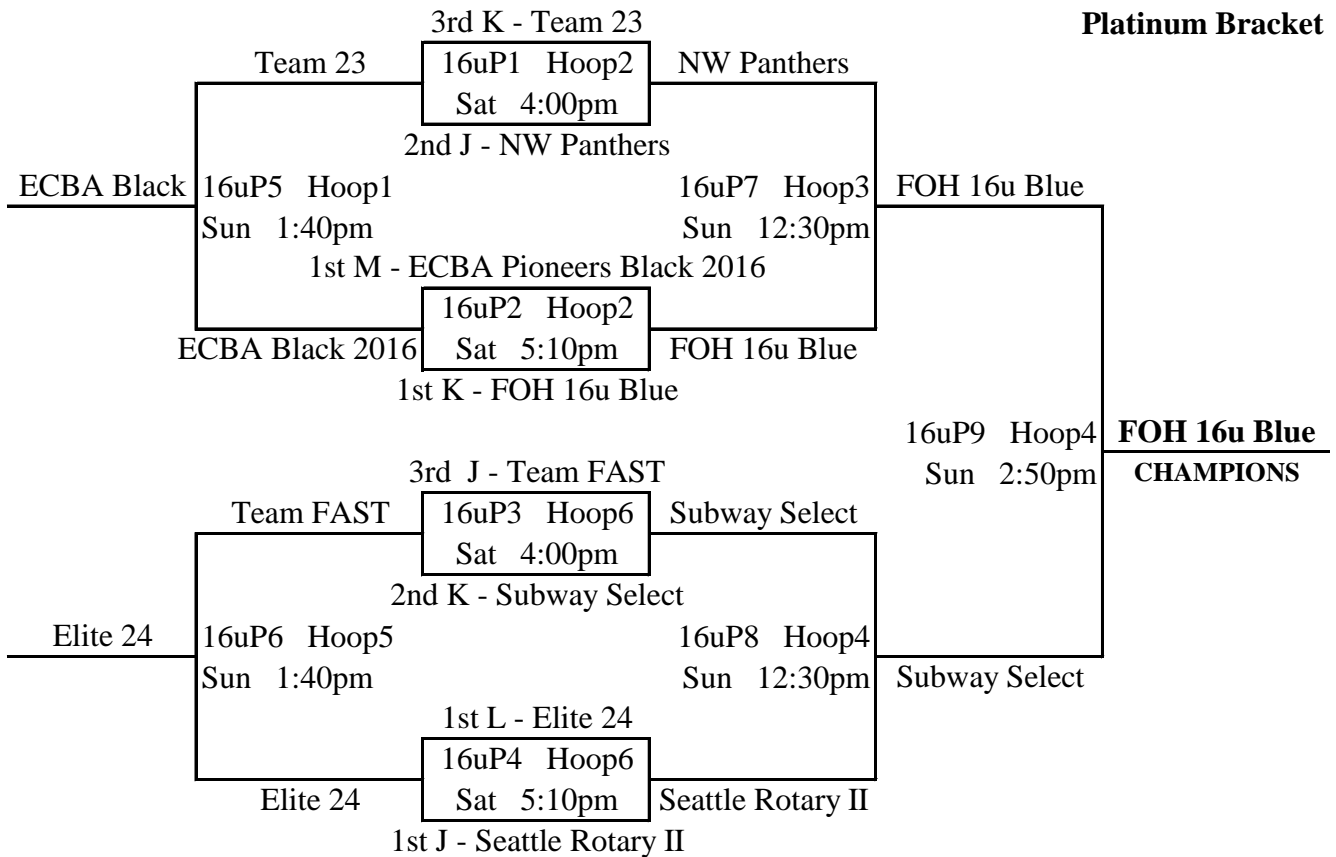

2014 NW Premier Summer Oregon Showcase

16u Division

Pool J

	W	L	Place
1 Seattle Rotary II	2		1st
2 NW Panthers	1	1	2nd
3 Team FAST		2	3rd

Pool K

	W	L	Place
1 FOH 16u Blue	2		1st
2 Team 23		2	3rd
3 Subway Select	1	1	2nd

Pool L

	W	L	Place
1 Oregon Pump N Run	1	1	2nd
2 Next Level Cougs		2	3rd
3 Elite 24	2		1st

Pool M

	W	L	Place
1 Nor Cal Warriors	1	1	2nd
2 First Step Elite		2	3rd
3 ECBA Pioneers Black 2016	2		1st

Pool N

	W	L	Place
1 Deep 3 Black		2	3rd
2 Roots Basketball Black	1	1	2nd
3 3D Elite	2		1st

Pool O

	W	L	Place
1 Far North Basketball	1	1	2nd
2 Elite Moves		2	3rd
3 Dribble Drive Elite	2		1st

Pool P

	W	L	Place
1 FOH 16u Red	2		1st
2 Roots Basketball Green	0	2	3rd
3 MBA Lakers	1	1	2nd

Gyms:

The Hoop Salem (Hoop):

3575 Fairview Industrial Dr SE, Salem, OR 97302

68 **K1** v **K2** 65 Fri 7:30pm @ Hoop2
57 **K2** v **K3** 63 Sat 10:10am @ Hoop6
40 **K3** v **K1** 69 Sat 12:30pm @ Hoop5

48 **M1** v **M2** 47 Fri 8:40pm @ Hoop6
69 **M3** v **M1** 63 Sat 10:10am @ Hoop1
50 **M2** v **M3** 69 Sat 12:30pm @ Hoop1

68 **O1** v **O2** 44 Fri 6:20pm @ Hoop1
22 **O2** v **O3** 77 Sat 9:00am @ Hoop2
66 **O3** v **O1** 61 Sat 1:40pm @ Hoop5

76 **J1** v **J2** 69 Fri 8:40pm @ Hoop2
76 **J2** v **J3** 75 Sat 10:10am @ Hoop2
60 **J3** v **J1** 71 Sat 1:40pm @ Hoop6

55 **L1** v **L2** 30 Fri 6:20pm @ Hoop2
68 **L3** v **L1** 65 Sat 9:00am @ Hoop3
45 **L2** v **L3** 70 Sat 11:20am @ Hoop1

58 **N1** v **N2** 66 Fri 7:30pm @ Hoop6
40 **N2** v **N3** 63 Sat 9:00am @ Hoop4
69 **N3** v **N1** 40 Sat 1:40pm @ Hoop1

59 **P1** v **P2** 28 Fri 7:30pm @ Hoop1
30 **P2** v **P3** 61 Sat 9:00am @ Hoop6
47 **P3** v **P1** 50 Sat 2:50pm @ Hoop6

2014 NW Premier Summer Oregon Showcase

16u Brackets