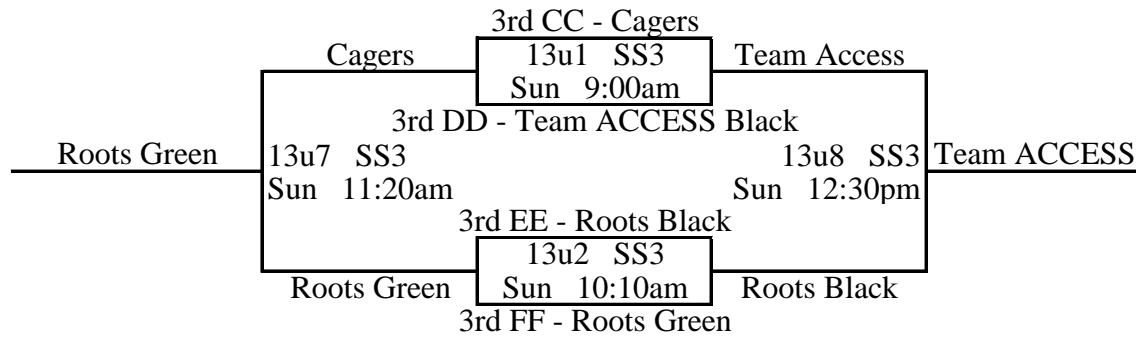

2014 NW Premier Summer Oregon Showcase

13u Division

Pool CC				W	L	Place
1	Cagers				2	3rd
2	Elite Moves		1	1		2nd
3	Oregon Splash		2			1st

Pool DD				W	L	Place
1	PDX Hoops		1	1		2nd
2	Team ACCESS Black			2		3rd
3	Hoopaholics		2			1st

Pool EE				W	L	Place
1	ML20 Enforcers		2			1st
2	Roots Black			2		3rd
3	Hoop Elite		1	1		2nd

Pool FF				W	L	Place
1	Hoop Salem 2019		2			1st
2	Prep Elite		1	1		2nd
3	Roots Green			2		3rd

47	CC1	v	CC2	54	Sat	11:20am	@	WU1	53	DD1	v	DD2	47	Sat	11:20am	@	WU2
45	CC2	v	CC3	65	Sat	1:40pm	@	WU1	23	DD2	v	DD3	57	Sat	1:40pm	@	WU2
66	CC3	v	CC1	27	Sat	4:00pm	@	WU1		DD3	v	DD1		Sat	4:00pm	@	WU2
62	EE1	v	EE2	18	Sat	10:10am	@	WU3	61	FF1	v	FF2	60	Sat	11:20am	@	WU3
45	EE2	v	EE3	56	Sat	12:30pm	@	WU3	47	FF2	v	FF3	32	Sat	1:40pm	@	WU3
40	EE3	v	EE1	70	Sat	2:50pm	@	WU3	25	FF3	v	FF1	76	Sat	4:00pm	@	WU3