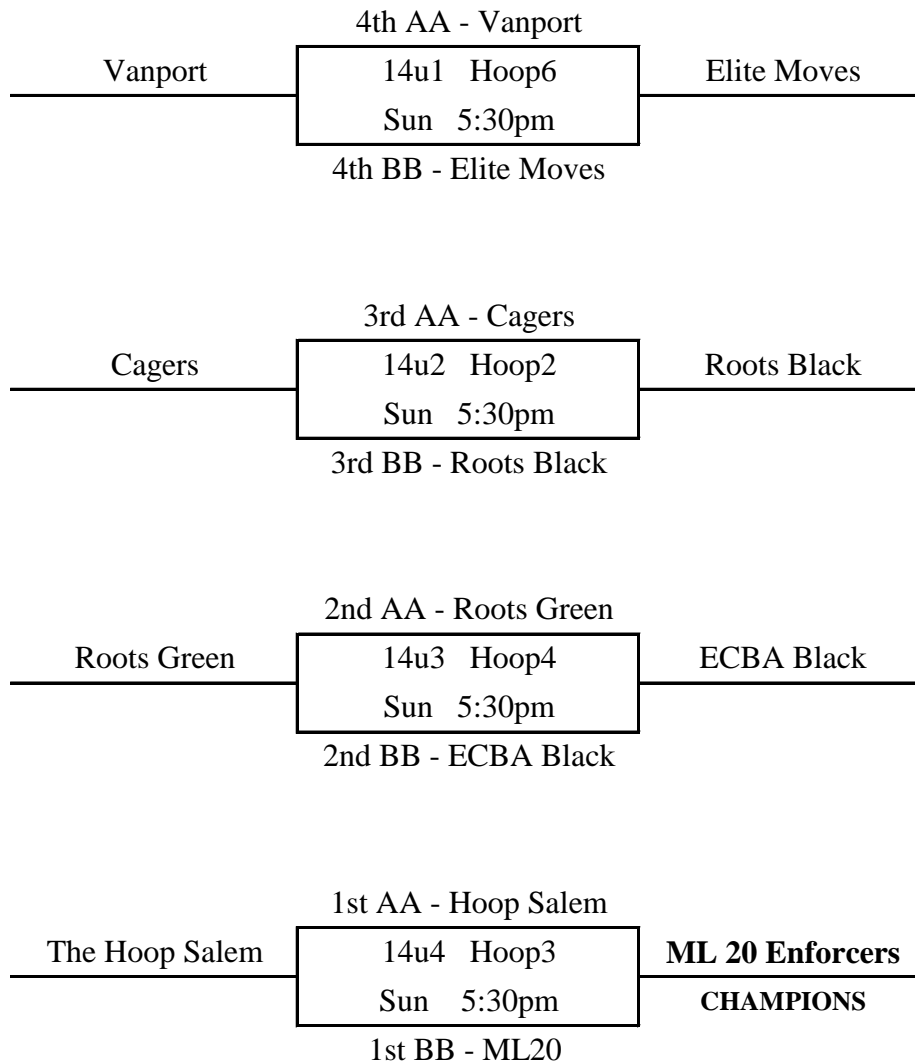

2014 NW Premier Summer Oregon Showcase

14u Division

Pool AA		W	L	Place
1	Roots Green	2	1	2nd
2	Cagers	1	2	3rd
3	The Hoop Salem 2018	3		1st
4	Vanport		3	4th

Pool BB		W	L	Place
1	ML 20 Enforcers	3		1st
2	Roots Basketball Black	1	2	3rd
3	ECBA Pioneers Black	2	1	2nd
4	Elite Hoop Moves		3	4th

59 **AA1** v **AA2** 50 Sat 10:10am @ WU1
64 **AA3** v **AA4** 36 Sat 10:10am @ WU2
44 **AA2** v **AA3** 80 Sat 12:30pm @ WU1
56 **AA4** v **AA1** 67 Sat 12:30pm @ WU2
34 **AA1** v **AA3** 90 Sun 4:15pm @ Hoop3
66 **AA2** v **AA4** 63 Sun 4:15pm @ Hoop4

65 **BB1** v **BB2** 27 Sat 10:10am @ SS2
75 **BB3** v **BB4** 54 Sat 10:10am @ SS1
47 **BB2** v **BB3** 61 Sat 12:30pm @ SS1
39 **BB4** v **BB1** 89 Sat 12:30pm @ SS2
62 **BB1** v **BB3** 47 Sun 4:15pm @ Hoop2
63 **BB2** v **BB4** 45 Sun 4:15pm @ Hoop6