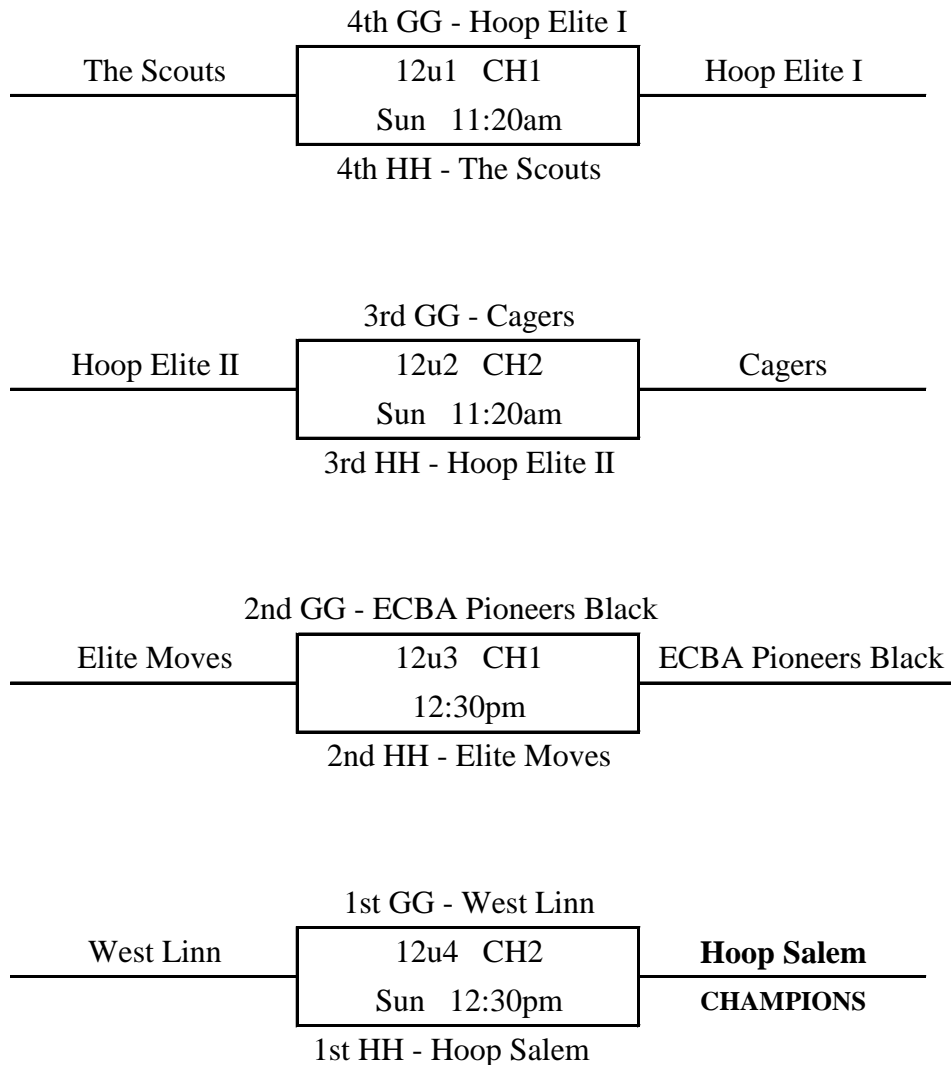

2014 NW Premier Summer Oregon Showcase

12u Division

Pool GG		W	L	Place
1	West Linn	3		1st
2	Cagers	1	2	3rd
3	Hoop Elite 1		3	4th
4	ECBA Pioneers Black	2	1	2nd

Pool HH		W	L	Place
1	Hoop Elite II	1	2	3rd
2	Scouts		3	4th
3	The Hoop Salem	3		1st
4	Elite Moves	2	1	2nd

54 **GG1** v GG2   51 Sat 2:50pm @ WU1
40 **GG3** v **GG4**   43 Sat 2:50pm @ WU2
47 **GG2** v GG3   44 Sat 5:10pm @ WU1
    GG4 v **GG1**   Sat 5:10pm @ WU2
56 **GG1** v GG3   26 Sun 10:10am @ CH2
39 **GG2** v GG4   63 Sun 10:10am @ CH1

67 **HH1** v HH2   67 Sat 11:20pm @ SS1
74 **HH3** v HH4   35 Sat 11:20am @ SS2
14 HH2 v **HH3**   78 Sat 1:40pm @ SS1
44 **HH4** v HH1   22 Sat 1:40pm @ SS2
18 HH1 v **HH3**   62 Sun 9am @ CH2
19 HH2 v **HH4**   50 Sun 9am @ CH1