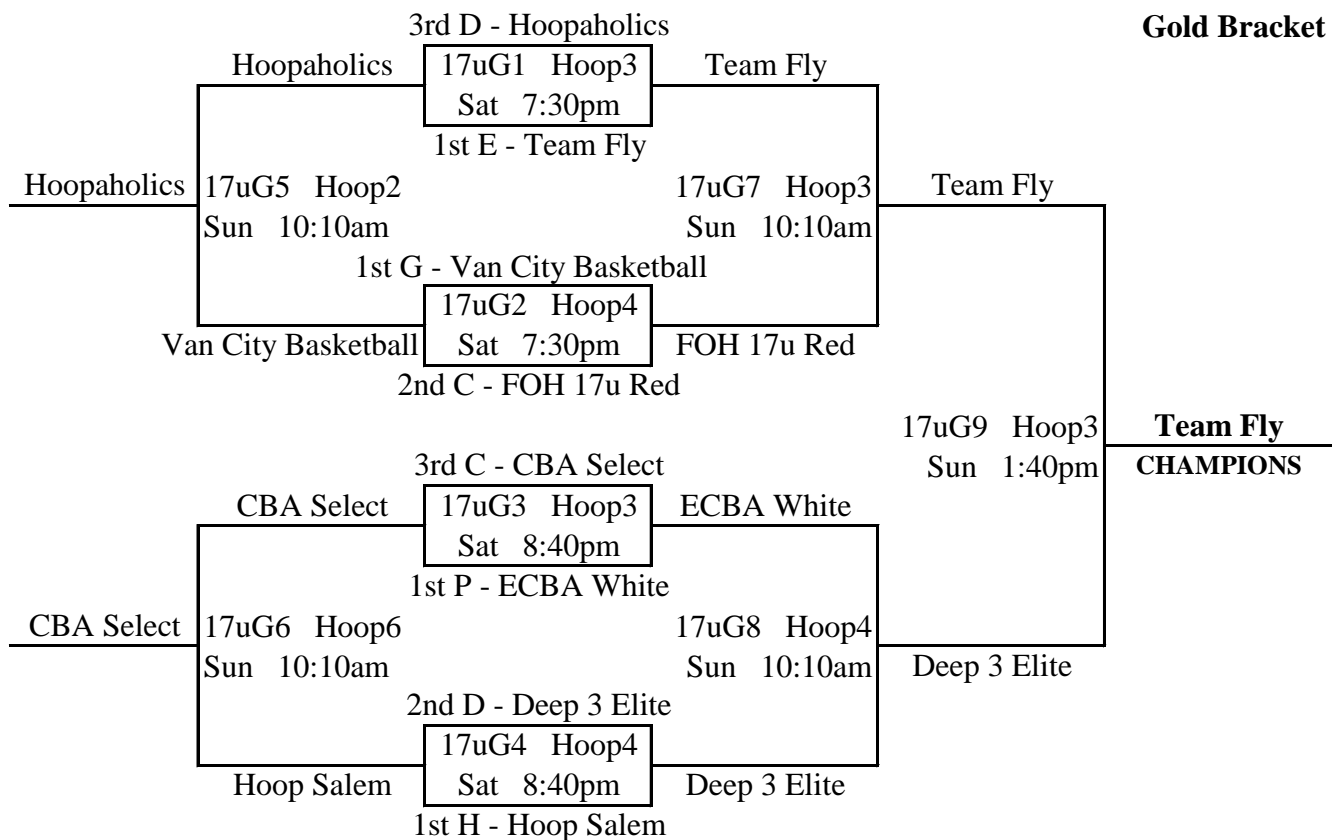

2014 NW Premier Summer Oregon Showcase

17u Division

7/20/2014

FINAL

Pool A

		W	L	Place
1	Roots Basketball Elite	1	1	2nd
2	Team FAST Elite	2		1st
3	Total Package Blue		2	3rd

Pool C

		W	L	Place
1	FOH 17u Red	1	1	2nd
2	Oregon Stars	2		1st
3	CBA Select		2	3rd

Pool E

		W	L	Place
1	Team Fly	2		1st
2	i-Ball National	1	1	2nd
3	R-time		2	3rd

Pool G

		W	L	Place
1	Total Package White		2	3rd
2	Elite 24 Volt	1	1	2nd
3	Van City Basketball	2		1st

Pool I

		W	L	Place
1	Puyallup Vikings	2		1st
2	Fundamentally Sound	1	1	3rd
3	Redmond	1	1	2nd
4	Oregon Swish - Bartlett		2	4th

Pool B

		W	L	Place
1	FOH 17u Blue	2		1st
2	Nor Cal Warriors		2	3rd
3	Elite 24 Black	1		2nd

Pool D

		W	L	Place
1	Deep 3 Elite	1	1	2nd
2	Oregon Swish - Largent	2		1st
3	Hoopaholics		2	3rd

Pool F

		W	L	Place
1	ECBA Pioneers White 2017	2		1st
2	Oregon Swish - Hedgecock	1	1	2nd
3	DAP Hoops		2	3rd

Pool H

		W	L	Place
1	Hoop Salem	2		1st
2	Roots Basketball Green	1	1	2nd
3	SSBA		2	3rd

Gyms:

The Hoop Salem (Hoop):

3575 Fairview Industrial Dr SE, Salem, OR 97302

71 A1 v A2 75 Fri 6:20pm @ Hoop3
84 A2 v A3 63 Sat 11:20am @ Hoop4
73 A3 v A1 76 Sat 1:40pm @ Hoop3

61 C1 v C2 74 Fri 5:10pm @ Hoop4
63 C2 v C3 49 Sat 10:10am @ Hoop3
C3 v C1 Sat 12:30pm @ Hoop4

67 E1 v E2 66 Fri 8:40pm @ Hoop4
61 E2 v E3 39 Sat 11:20am @ Hoop2
63 E3 v E1 83 Sat 2:50pm @ Hoop3

51 G1 v G2 56 Fri 5:10pm @ Hoop2
37 G2 v G3 62 Sat 12:30pm @ Hoop2
69 G3 v G1 52 Sat 4:00pm @ Hoop3

74 I1 v I2 50 Fri 6:20pm @ Hoop6
61 I3 v I4 43 Fri 7:30pm @ Hoop4
69 I1 v I3 44 Sat 1:40pm @ Hoop2
59 I2 v I4 53 Sat 2:50pm @ Hoop2

71 B1 v B2 39 Fri 7:30pm @ Hoop3
52 B2 v B3 66 Sat 11:20am @ Hoop3
57 B3 v B1 67 Sat 1:40pm @ Hoop4

61 D1 v D2 62 Fri 6:20pm @ Hoop4
61 D2 v D3 58 Sat 10:10am @ Hoop4
37 D3 v D3 50 Sat 12:30pm @ Hoop3

78 F1 v F2 59 Fri 5:10pm @ Hoop3
78 F2 v F3 54 Sat 11:20am @ Hoop6
42 F3 v F1 53 Sat 2:50pm @ Hoop6

57 H1 v H2 51 Fri 8:40pm @ Hoop3
64 H2 v H3 56 Sat 12:30pm @ Hoop6
62 H3 v H1 68 Sat 4:00pm @ Hoop4

2014 NW Premier Summer Oregon Showcase

17u Brackets