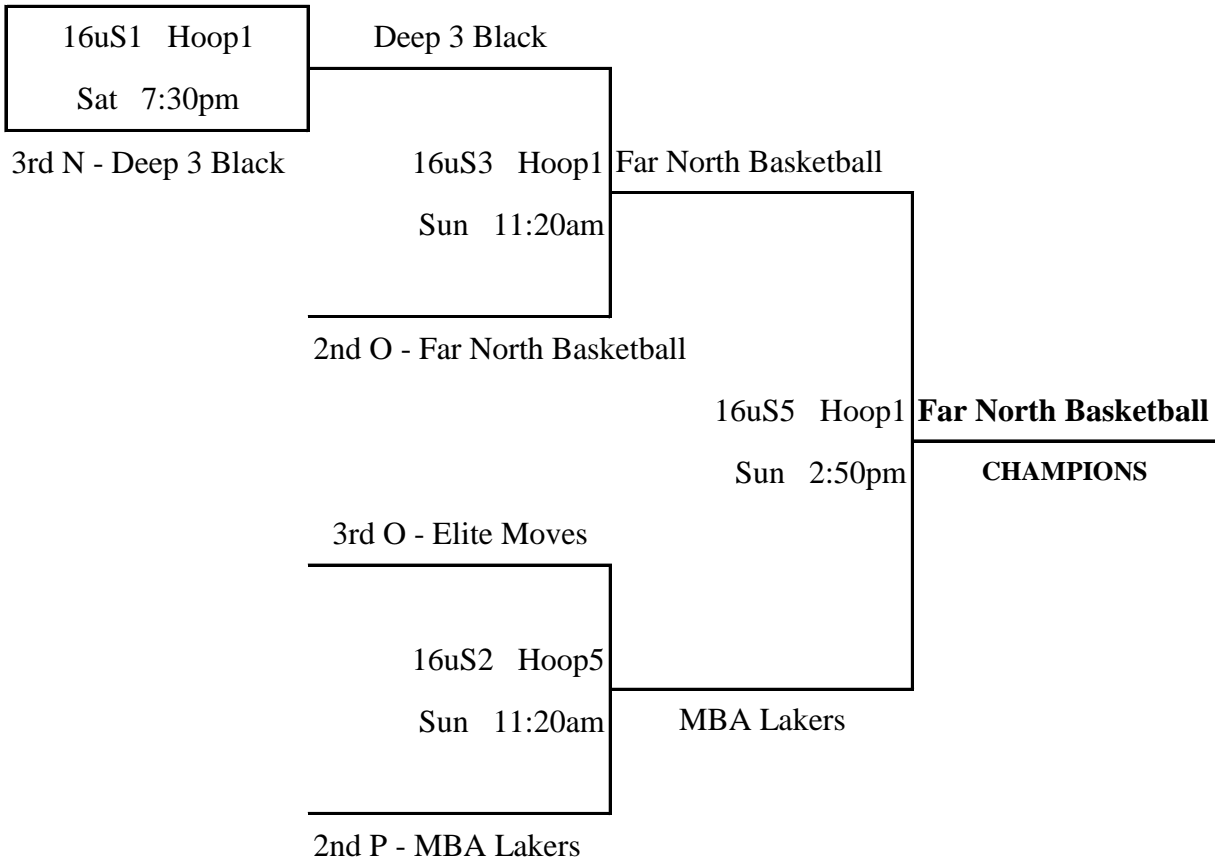

2014 NW Premier Summer Oregon Showcase

16u Brackets

3rd P - Roots Basketball Green

Silver Bracket