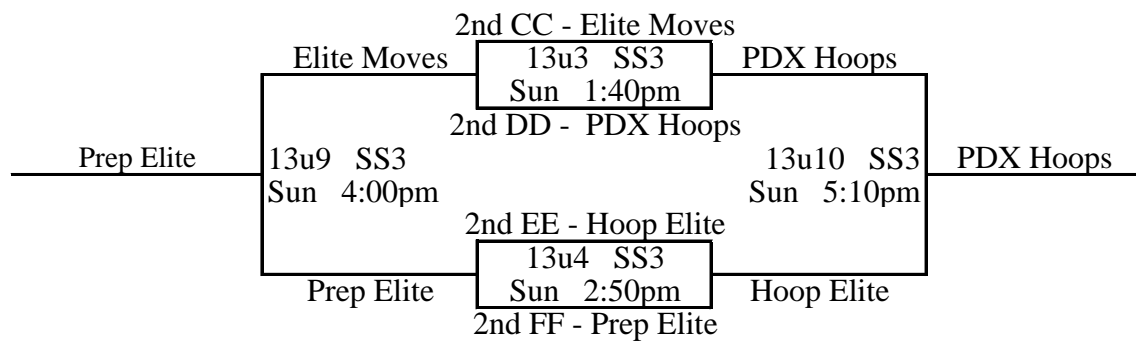

## 13u Division

Pool CC				W	L	Place
1	Cagers				2	3rd
2	Elite Moves		1	1		2nd
3	Oregon Splash		2			1st

Pool DD				W	L	Place
1	PDX Hoops		1	1		2nd
2	Team ACCESS Black			2		3rd
3	Hoopaholics		2			1st

Pool EE				W	L	Place
1	ML20 Enforcers		2			1st
2	Roots Black			2		3rd
3	Hoop Elite		1	1		2nd

Pool FF				W	L	Place
1	Hoop Salem 2019		2			1st
2	Prep Elite		1	1		2nd
3	Roots Green			2		3rd

- |    |     |   |     |    |     |         |   |     |    |     |   |     |    |     |         |   |     |
|----|-----|---|-----|----|-----|---------|---|-----|----|-----|---|-----|----|-----|---------|---|-----|
| 47 | CC1 | v | CC2 | 54 | Sat | 11:20am | @ | WU1 | 53 | DD1 | v | DD2 | 47 | Sat | 11:20am | @ | WU2 |
| 45 | CC2 | v | CC3 | 65 | Sat | 1:40pm  | @ | WU1 | 23 | DD2 | v | DD3 | 57 | Sat | 1:40pm  | @ | WU2 |
| 66 | CC3 | v | CC1 | 27 | Sat | 4:00pm  | @ | WU1 |    | DD3 | v | DD1 |    | Sat | 4:00pm  | @ | WU2 |
| 62 | EE1 | v | EE2 | 18 | Sat | 10:10am | @ | WU3 | 61 | FF1 | v | FF2 | 60 | Sat | 11:20am | @ | WU3 |
| 45 | EE2 | v | EE3 | 56 | Sat | 12:30pm | @ | WU3 | 47 | FF2 | v | FF3 | 32 | Sat | 1:40pm  | @ | WU3 |
| 40 | EE3 | v | EE1 | 70 | Sat | 2:50pm  | @ | WU3 | 25 | FF3 | v | FF1 | 76 | Sat | 4:00pm  | @ | WU3 |