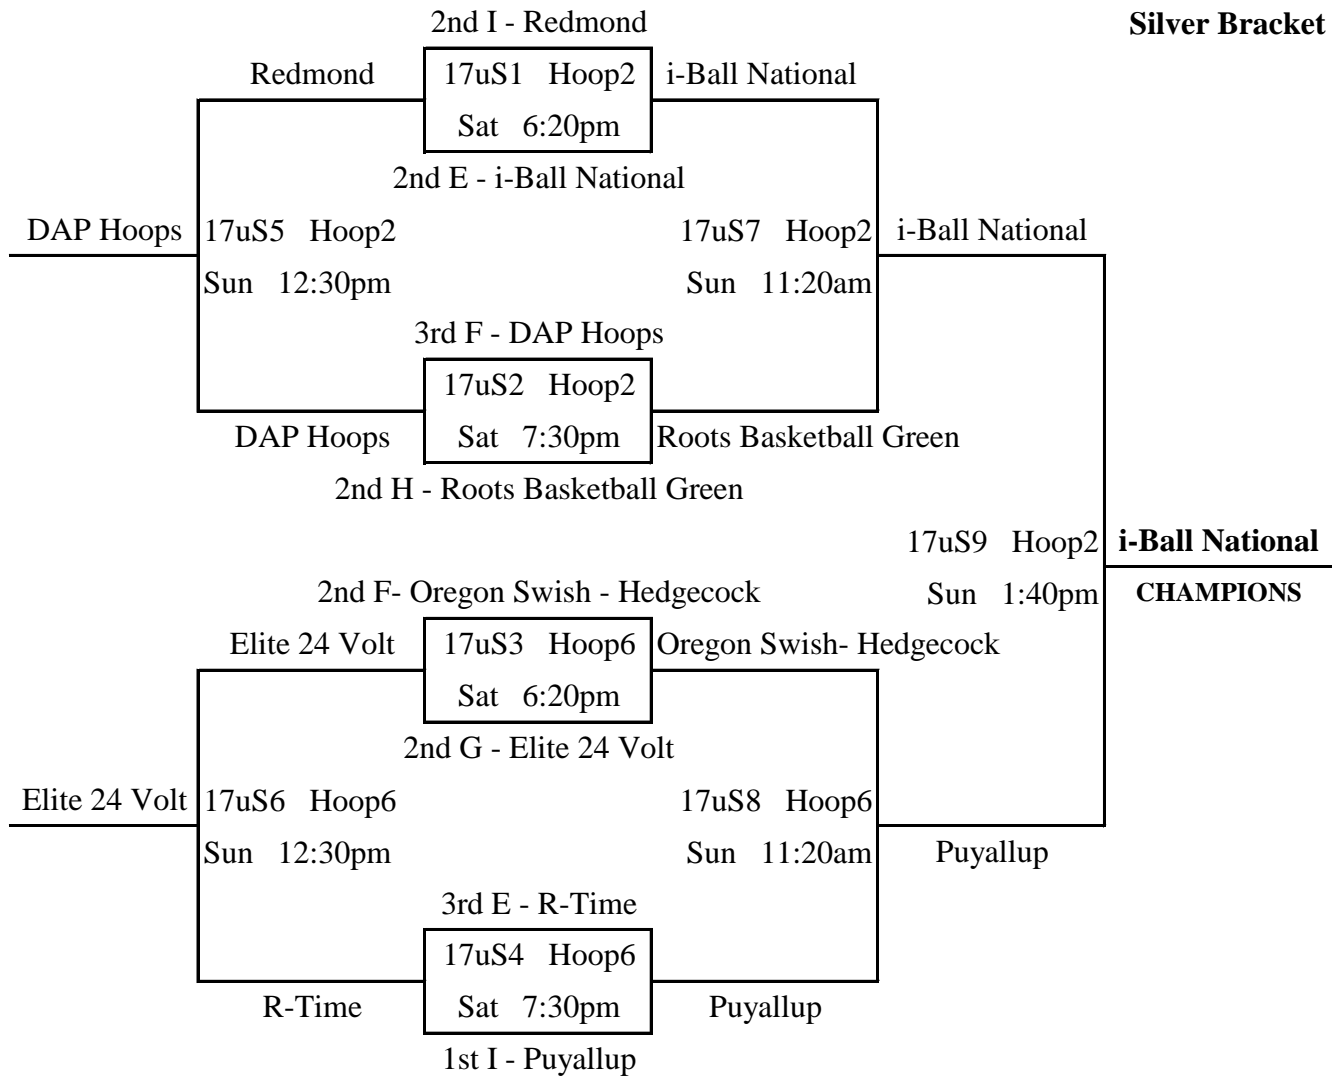

2014 NW Premier Summer Oregon Showcase

17u Brackets

2014 NW Premier Summer Oregon Showcase

16u Division

Pool J

	W	L	Place
1 Seattle Rotary II	2		1st
2 NW Panthers	1	1	2nd
3 Team FAST		2	3rd

Pool K

	W	L	Place
1 FOH 16u Blue	2		1st
2 Team 23		2	3rd
3 Subway Select	1	1	2nd

Pool L

	W	L	Place
1 Oregon Pump N Run	1	1	2nd
2 Next Level Cougs		2	3rd
3 Elite 24	2		1st

Pool M

	W	L	Place
1 Nor Cal Warriors	1	1	2nd
2 First Step Elite		2	3rd
3 ECBA Pioneers Black 2016	2		1st

Pool N

	W	L	Place
1 Deep 3 Black		2	3rd
2 Roots Basketball Black	1	1	2nd
3 3D Elite	2		1st

Pool O

	W	L	Place
1 Far North Basketball	1	1	2nd
2 Elite Moves		2	3rd
3 Dribble Drive Elite	2		1st

Pool P

	W	L	Place
1 FOH 16u Red	2		1st
2 Roots Basketball Green	0	2	3rd
3 MBA Lakers	1	1	2nd

Gyms:

The Hoop Salem (Hoop):

3575 Fairview Industrial Dr SE, Salem, OR 97302

68 **K1** v **K2** 65 Fri 7:30pm @ Hoop2
57 **K2** v **K3** 63 Sat 10:10am @ Hoop6
40 **K3** v **K1** 69 Sat 12:30pm @ Hoop5

48 **M1** v **M2** 47 Fri 8:40pm @ Hoop6
69 **M3** v **M1** 63 Sat 10:10am @ Hoop1
50 **M2** v **M3** 69 Sat 12:30pm @ Hoop1

68 **O1** v **O2** 44 Fri 6:20pm @ Hoop1
22 **O2** v **O3** 77 Sat 9:00am @ Hoop2
66 **O3** v **O1** 61 Sat 1:40pm @ Hoop5

76 **J1** v **J2** 69 Fri 8:40pm @ Hoop2
76 **J2** v **J3** 75 Sat 10:10am @ Hoop2
60 **J3** v **J1** 71 Sat 1:40pm @ Hoop6

55 **L1** v **L2** 30 Fri 6:20pm @ Hoop2
68 **L3** v **L1** 65 Sat 9:00am @ Hoop3
45 **L2** v **L3** 70 Sat 11:20am @ Hoop1

58 **N1** v **N2** 66 Fri 7:30pm @ Hoop6
40 **N2** v **N3** 63 Sat 9:00am @ Hoop4
69 **N3** v **N1** 40 Sat 1:40pm @ Hoop1

59 **P1** v **P2** 28 Fri 7:30pm @ Hoop1
30 **P2** v **P3** 61 Sat 9:00am @ Hoop6
47 **P3** v **P1** 50 Sat 2:50pm @ Hoop6