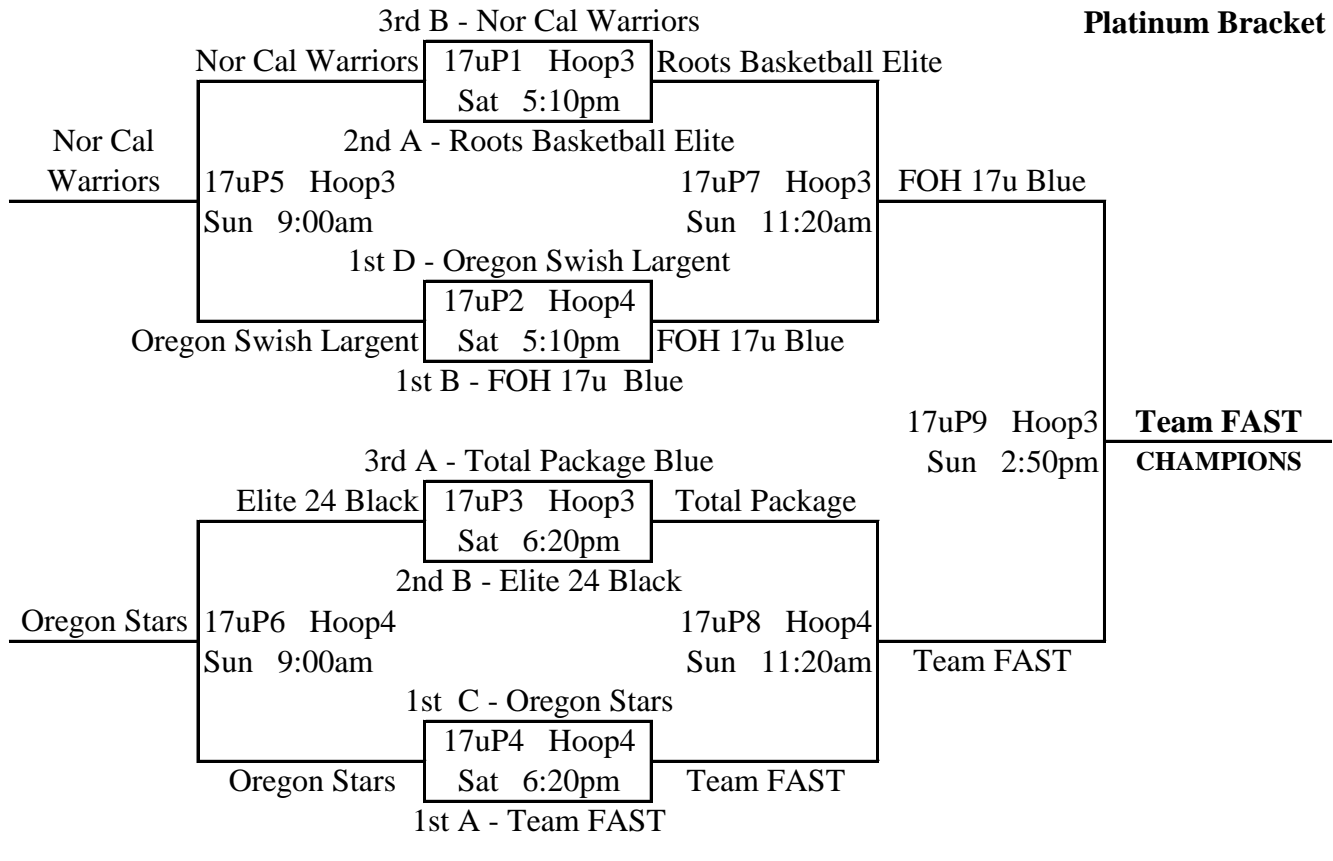

2014 NW Premier Summer Oregon Showcase

17u Division

7/20/2014

FINAL

Pool A

		W	L	Place
1	Roots Basketball Elite	1	1	2nd
2	Team FAST Elite	2		1st
3	Total Package Blue		2	3rd

Pool C

		W	L	Place
1	FOH 17u Red	1	1	2nd
2	Oregon Stars	2		1st
3	CBA Select		2	3rd

Pool E

		W	L	Place
1	Team Fly	2		1st
2	i-Ball National	1	1	2nd
3	R-time		2	3rd

Pool G

		W	L	Place
1	Total Package White		2	3rd
2	Elite 24 Volt	1	1	2nd
3	Van City Basketball	2		1st

Pool I

		W	L	Place
1	Puyallup Vikings	2		1st
2	Fundamentally Sound	1	1	3rd
3	Redmond	1	1	2nd
4	Oregon Swish - Bartlett		2	4th

Pool B

		W	L	Place
1	FOH 17u Blue	2		1st
2	Nor Cal Warriors		2	3rd
3	Elite 24 Black	1		2nd

Pool D

		W	L	Place
1	Deep 3 Elite	1	1	2nd
2	Oregon Swish - Largent	2		1st
3	Hoopaholics		2	3rd

Pool F

		W	L	Place
1	ECBA Pioneers White 2017	2		1st
2	Oregon Swish - Hedgecock	1	1	2nd
3	DAP Hoops		2	3rd

Pool H

		W	L	Place
1	Hoop Salem	2		1st
2	Roots Basketball Green	1	1	2nd
3	SSBA		2	3rd

Gyms:

The Hoop Salem (Hoop):

3575 Fairview Industrial Dr SE, Salem, OR 97302

71 A1 v A2 75 Fri 6:20pm @ Hoop3
84 A2 v A3 63 Sat 11:20am @ Hoop4
73 A3 v A1 76 Sat 1:40pm @ Hoop3

61 C1 v C2 74 Fri 5:10pm @ Hoop4
63 C2 v C3 49 Sat 10:10am @ Hoop3
C3 v C1 Sat 12:30pm @ Hoop4

67 E1 v E2 66 Fri 8:40pm @ Hoop4
61 E2 v E3 39 Sat 11:20am @ Hoop2
63 E3 v E1 83 Sat 2:50pm @ Hoop3

51 G1 v G2 56 Fri 5:10pm @ Hoop2
37 G2 v G3 62 Sat 12:30pm @ Hoop2
69 G3 v G1 52 Sat 4:00pm @ Hoop3

74 I1 v I2 50 Fri 6:20pm @ Hoop6
61 I3 v I4 43 Fri 7:30pm @ Hoop4
69 I1 v I3 44 Sat 1:40pm @ Hoop2
59 I2 v I4 53 Sat 2:50pm @ Hoop2

71 B1 v B2 39 Fri 7:30pm @ Hoop3
52 B2 v B3 66 Sat 11:20am @ Hoop3
57 B3 v B1 67 Sat 1:40pm @ Hoop4

61 D1 v D2 62 Fri 6:20pm @ Hoop4
61 D2 v D3 58 Sat 10:10am @ Hoop4
37 D3 v D3 50 Sat 12:30pm @ Hoop3

78 F1 v F2 59 Fri 5:10pm @ Hoop3
78 F2 v F3 54 Sat 11:20am @ Hoop6
42 F3 v F1 53 Sat 2:50pm @ Hoop6

57 H1 v H2 51 Fri 8:40pm @ Hoop3
64 H2 v H3 56 Sat 12:30pm @ Hoop6
62 H3 v H1 68 Sat 4:00pm @ Hoop4

2014 NW Premier Summer Oregon Showcase

17u Brackets