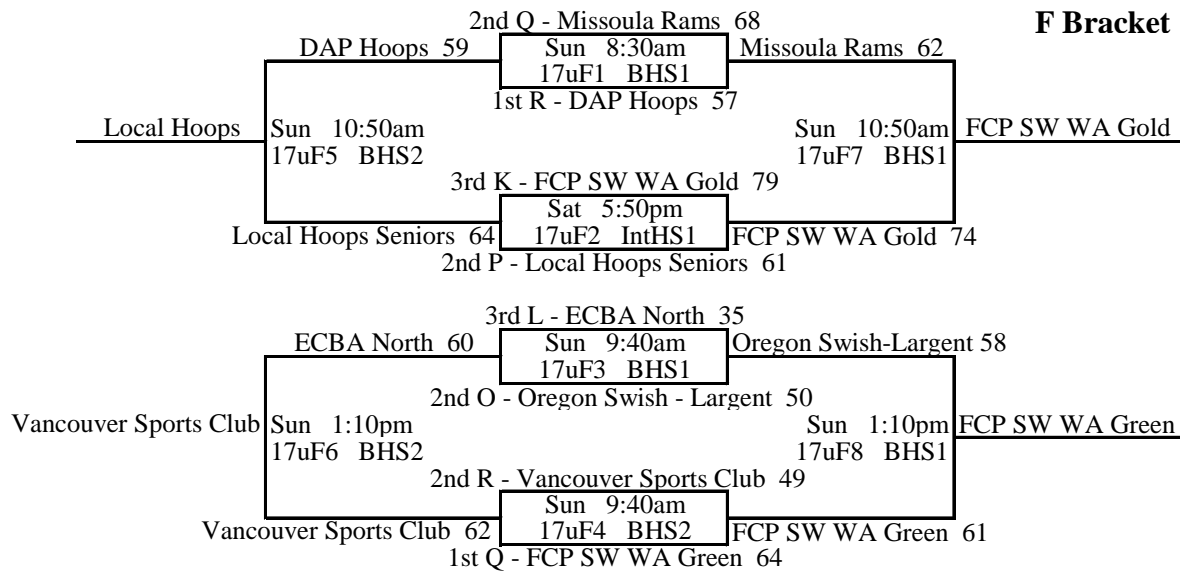

2014 NW Premier Spring Showcase

17u Brackets

E Bracket

F Bracket

G Bracket

2014 NW Premier Spring Showcase

16u Division

Pool AA

		W	L	Place
1	Oregon Swish-Largent		2	3
2	FOH 16u Blue	2		1
3	Basketball BC	1	1	2

Pool BB

		W	L	Place
1	Drive Elite I		2	3
2	Subway Select	2		1
3	Portland Elite	1	1	2

Pool CC

		W	L	Place
1	NW Panthers	2		1
2	Pressure Basketball, CA		2	3
3	EW Elite White	1	1	2