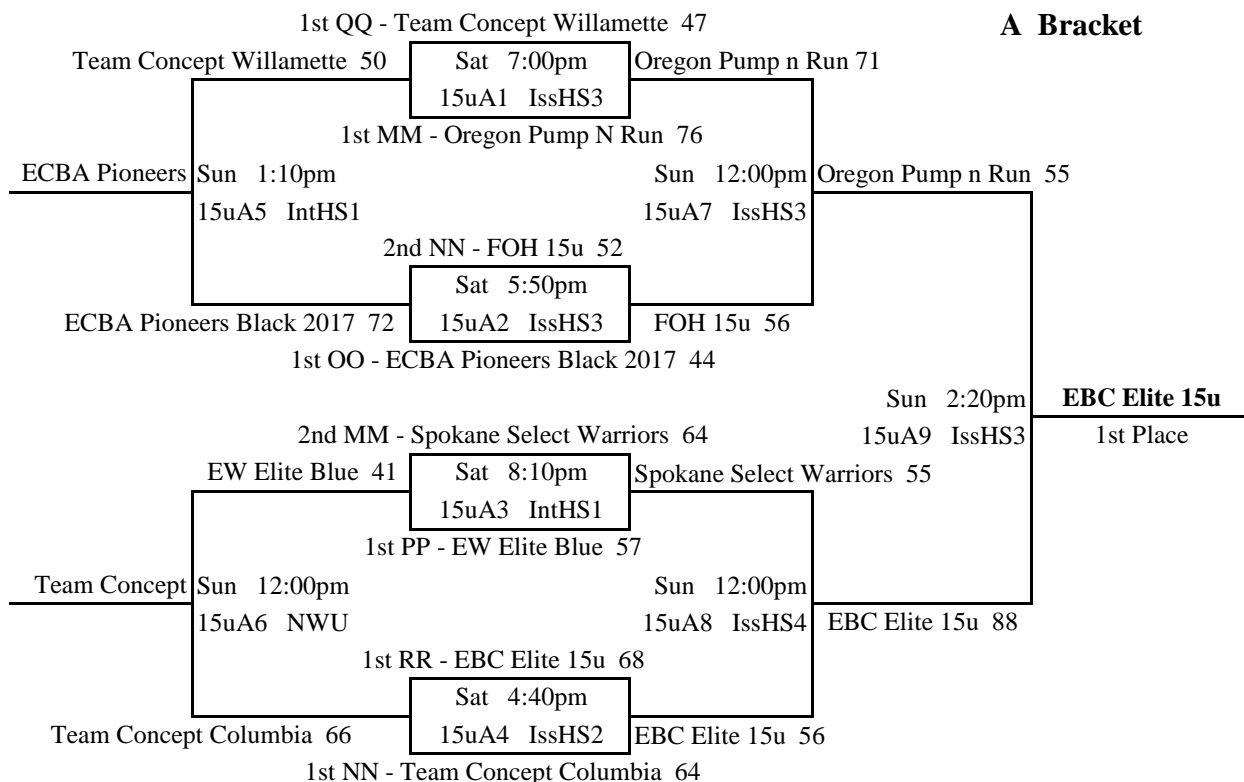

2014 NW Premier Spring Showcase

15u Division

53	<u>MM1</u>	v	MM2	46	Fri	7:20pm @ BHS1	50	<u>NN1</u>	v	NN2	36	Fri	8:25pm @ IssHS4
67	<u>MM3</u>	v	MM1	64	Sat	12:00pm @ NHS1	33	NN3	v	<u>NN1</u>	70	Sat	9:40am @ IssHS4
58	MM2	v	<u>MM3</u>	88	Sat	2:20pm @ NHS1	56	<u>NN2</u>	v	NN3	44	Sat	12:00pm @ IssHS4
46	OO1	v	<u>OO2</u>	65	Fri	8:25pm @ RHS1	52	<u>PP1</u>	v	PP2	48	Fri	7:20pm @ IssHS3
43	OO3	v	<u>OO1</u>	57	Sat	1:10pm @ IssHS4	64	<u>PP3</u>	v	PP1	44	Sat	2:20pm @ IntHS1
55	<u>OO2</u>	v	OO3	52	Sat	3:30pm @ IssHS4	41	PP2	v	<u>PP3</u>	82	Sat	4:40pm @ IntHS1
61	<u>QQ1</u>	v	QQ2	48	Fri	6:15pm @ IssHS3	38	RR1	v	<u>RR2</u>	50	Fri	6:15pm @ RHS2
56	<u>QQ3</u>	v	QQ1	51	Sat	1:10pm @ IntHS2	68	<u>RR3</u>	v	RR1	58	Sat	8:30am @ IssHS4
59	QQ2	v	<u>QQ3</u>	66	Sat	3:30pm @ IntHS1	63	<u>RR2</u>	v	RR3	32	Sat	1:10pm @ IssHS3
66	<u>SS1</u>	v	SS2	59	Fri	7:20pm @ NWU	57	<u>TT1</u>	v	TT2	30	Fri	6:15pm @ RHS1
36	SS3	v	<u>SS1</u>	72	Sat	2:20pm @ IssHS3	45	TT3	v	<u>TT1</u>	48	Sat	9:40am @ IntHS2
56	<u>SS2</u>	v	SS3	40	Sat	4:40pm @ IssHS3	86	<u>TT2</u>	v	TT3	79	Sat	12:00pm @ IntHS2
47	UU1	v	<u>UU2</u>	55	Fri	7:20pm @ RHS1	56	VV1	v	<u>VV2</u>	60	Fri	7:20pm @ RHS2
46	UU3	v	<u>UU1</u>	54	Sat	10:50am @ NHS1	65	<u>VV2</u>	v	VV3	57	Sat	9:40am @ IssHS3
62	<u>UU2</u>	v	UU3	37	Sat	1:10pm @ NHS1	72	<u>VV3</u>	v	VV1	49	Sat	12:00pm @ IssHS3
41	<u>WW1</u>	v	WW2	28	Fri	6:15pm @ IssHS4							
27	WW3	v	<u>WW1</u>	43	Sat	10:50am @ IntHS2							
21	WW2	v	<u>WW3</u>	57	Sat	2:20pm @ NWU							

2014 NW Premier Spring Showcase

15u Brackets