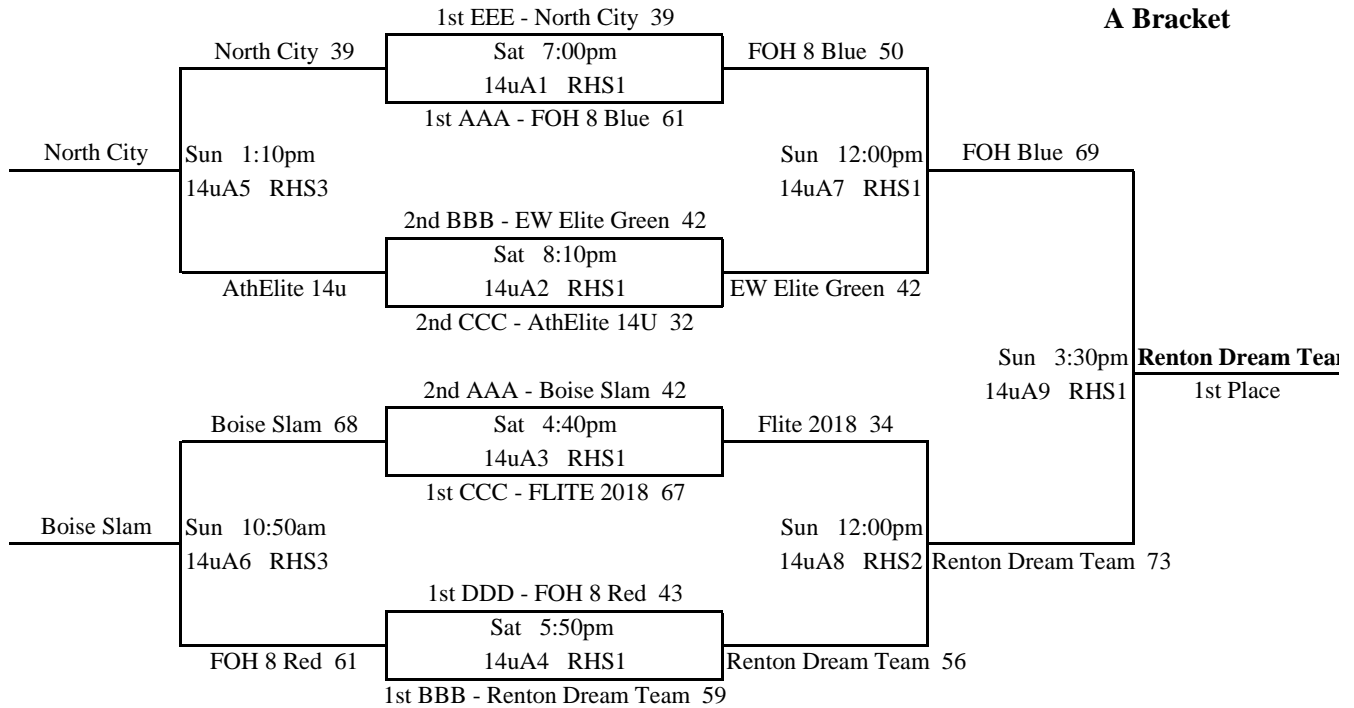

57 **CCC1** v CCC2 52 Sat 8:30am @ RHS2

46 **CCC3** v CCC1 24 Sat 10:50am @ RHS2

38 CCC2 v **CCC3** 60 Sat 2:20pm @ RHS2

37 EEE1 v **EEE2** 46 Sat 10:50am @ RHS3

45 EEE3 v **EEE1** 50 Sat 1:10pm @ RHS2

46 **EEE2** v EEE3 22 Sat 3:30pm @ RHS1

71 **BBB1** v BBB2 59 Sat 9:40am @ RHS2

35 BBB3 v **BBB1** 53 Sat 12:00pm @ RHS2

42 BBB2 v **BBB3** 55 Sat 3:30pm @ RHS2

26 DDD1 v **DDD2** 47 Sat 8:30am @ RHS1

68 **DDD2** v DDD3 55 Sat 10:50am @ RHS1

63 **DDD3** v DDD1 40 Sat 1:10pm @ RHS1

2014 NW Premier Spring Showcase

14u Brackets

2014 NW Premier Spring Showcase

13u Division

Pool FFF

		W	L	Place
1	AthElite	2	1	2
2	Local Hoops		3	4
3	FOH 7 Blue	3		1
4	Boise Slam	1	2	3

46	FFF1	v	FFF2	33	Sat	9:40am @ RHS3
70	FFF3	v	FFF4	23	Sat	12:00pm @RHS 3
25	FFF2	v	FFF3	84	Sat	3:30pm @ RHS3
42	FFF4	v	FFF1	57	Sat	4:40pm @ RHS3
30	FFF1	v	FFF3	65	Sun	9:40am @ RHS1
39	FFF2	v	FFF4	62	Sun	9:40am @ RHS2