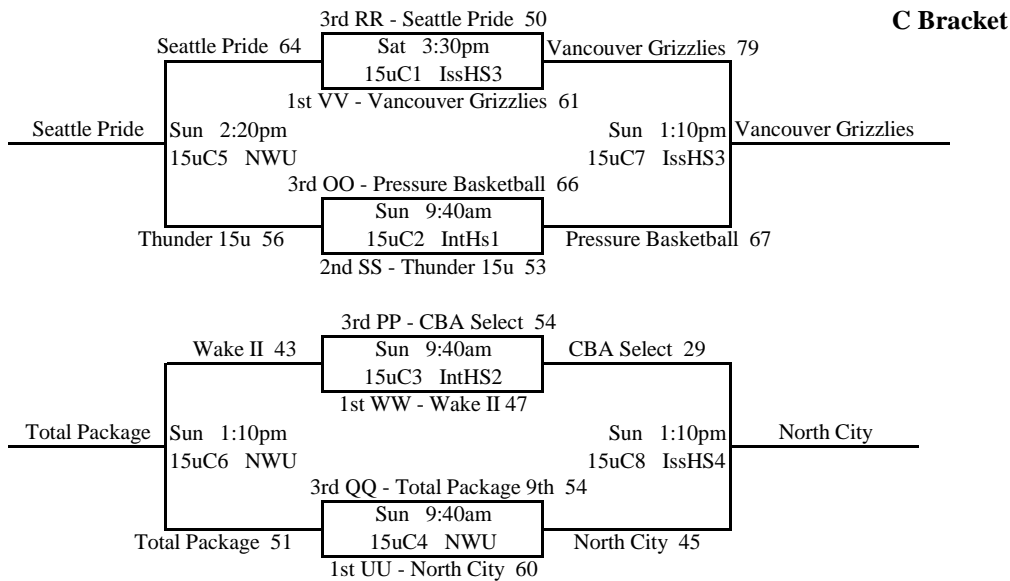

Pool WW

		W	L	Place
1	Wake 2	2		1
2	ECBA Lakers 2017		2	3
3	Drive Elite II	1	1	2

2014 NW Premier Spring Showcase

15u Division

53	<u>MM1</u>	v	MM2	46	Fri	7:20pm @ BHS1	50	<u>NN1</u>	v	NN2	36	Fri	8:25pm @ IssHS4
67	<u>MM3</u>	v	MM1	64	Sat	12:00pm @ NHS1	33	NN3	v	<u>NN1</u>	70	Sat	9:40am @ IssHS4
58	MM2	v	<u>MM3</u>	88	Sat	2:20pm @ NHS1	56	<u>NN2</u>	v	NN3	44	Sat	12:00pm @ IssHS4
46	OO1	v	<u>OO2</u>	65	Fri	8:25pm @ RHS1	52	<u>PP1</u>	v	PP2	48	Fri	7:20pm @ IssHS3
43	OO3	v	<u>OO1</u>	57	Sat	1:10pm @ IssHS4	64	<u>PP3</u>	v	PP1	44	Sat	2:20pm @ IntHS1
55	<u>OO2</u>	v	OO3	52	Sat	3:30pm @ IssHS4	41	PP2	v	<u>PP3</u>	82	Sat	4:40pm @ IntHS1
61	<u>QQ1</u>	v	QQ2	48	Fri	6:15pm @ IssHS3	38	RR1	v	<u>RR2</u>	50	Fri	6:15pm @ RHS2
56	<u>QQ3</u>	v	QQ1	51	Sat	1:10pm @ IntHS2	68	<u>RR3</u>	v	RR1	58	Sat	8:30am @ IssHS4
59	QQ2	v	<u>QQ3</u>	66	Sat	3:30pm @ IntHS1	63	<u>RR2</u>	v	RR3	32	Sat	1:10pm @ IssHS3
66	<u>SS1</u>	v	SS2	59	Fri	7:20pm @ NWU	57	<u>TT1</u>	v	TT2	30	Fri	6:15pm @ RHS1
36	SS3	v	<u>SS1</u>	72	Sat	2:20pm @ IssHS3	45	TT3	v	<u>TT1</u>	48	Sat	9:40am @ IntHS2
56	<u>SS2</u>	v	SS3	40	Sat	4:40pm @ IssHS3	86	<u>TT2</u>	v	TT3	79	Sat	12:00pm @ IntHS2
47	UU1	v	<u>UU2</u>	55	Fri	7:20pm @ RHS1	56	VV1	v	<u>VV2</u>	60	Fri	7:20pm @ RHS2
46	UU3	v	<u>UU1</u>	54	Sat	10:50am @ NHS1	65	<u>VV2</u>	v	VV3	57	Sat	9:40am @ IssHS3
62	<u>UU2</u>	v	UU3	37	Sat	1:10pm @ NHS1	72	<u>VV3</u>	v	VV1	49	Sat	12:00pm @ IssHS3
41	<u>WW1</u>	v	WW2	28	Fri	6:15pm @ IssHS4							
27	WW3	v	<u>WW1</u>	43	Sat	10:50am @ IntHS2							
21	WW2	v	<u>WW3</u>	57	Sat	2:20pm @ NWU							

2014 NW Premier Spring Showcase

15u Brackets

2014 NW Premier Spring Showcase

15u Brackets

2014 NW Premier Spring Showcase

14u Division

Pool AAA

		W	L	Place
1	Boise Slam	1	1	2
2	CBA Select		2	3
3	FOH 8 Blue	2		1