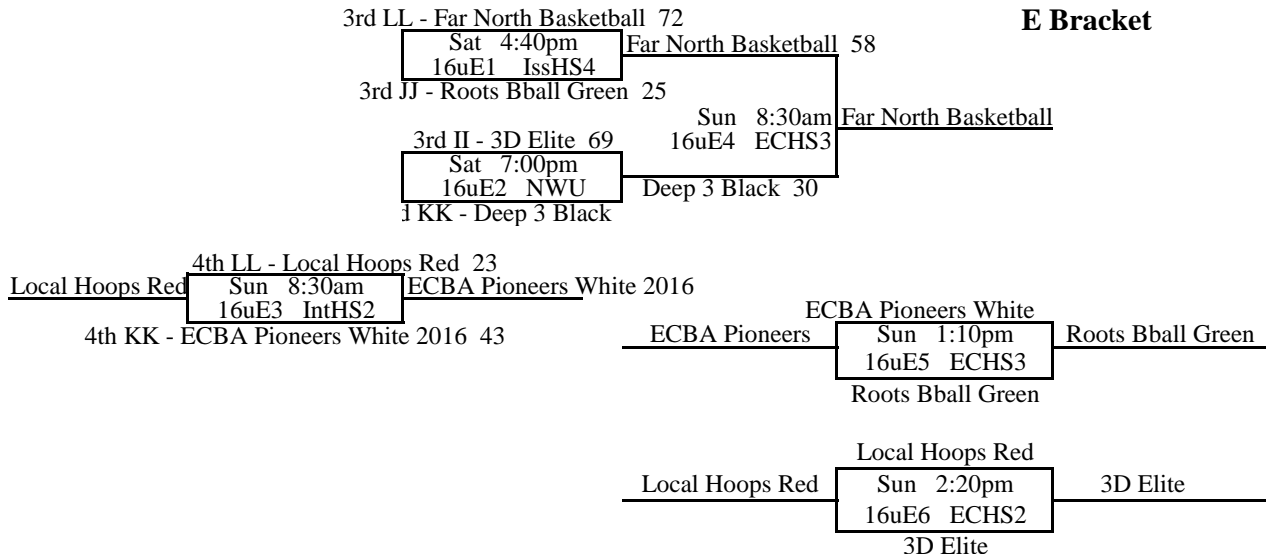

2014 NW Premier Spring Showcase

16u Brackets

2014 NW Premier Spring Showcase

16u Brackets

2014 NW Premier Spring Showcase

15u Division

Pool MM

		W	L	Place
1	Spokane Select Warriors	1	1	2
2	WA Elite 2017		2	3
3	Oregon Pump N Run	2		1