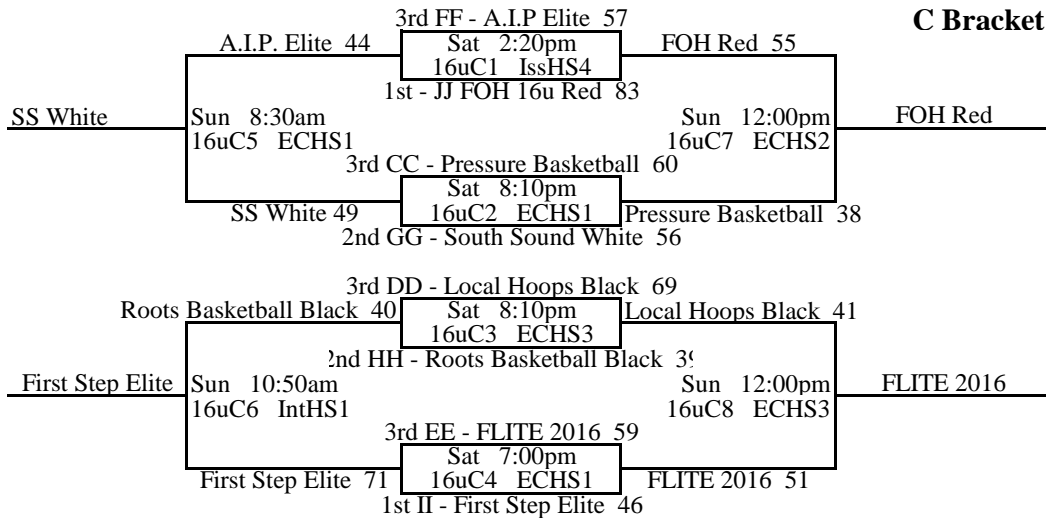

2014 NW Premier Spring Showcase

16u Brackets

2014 NW Premier Spring Showcase

16u Brackets

2014 NW Premier Spring Showcase

15u Division

Pool MM

		W	L	Place
1	Spokane Select Warriors	1	1	2
2	WA Elite 2017		2	3
3	Oregon Pump N Run	2		1