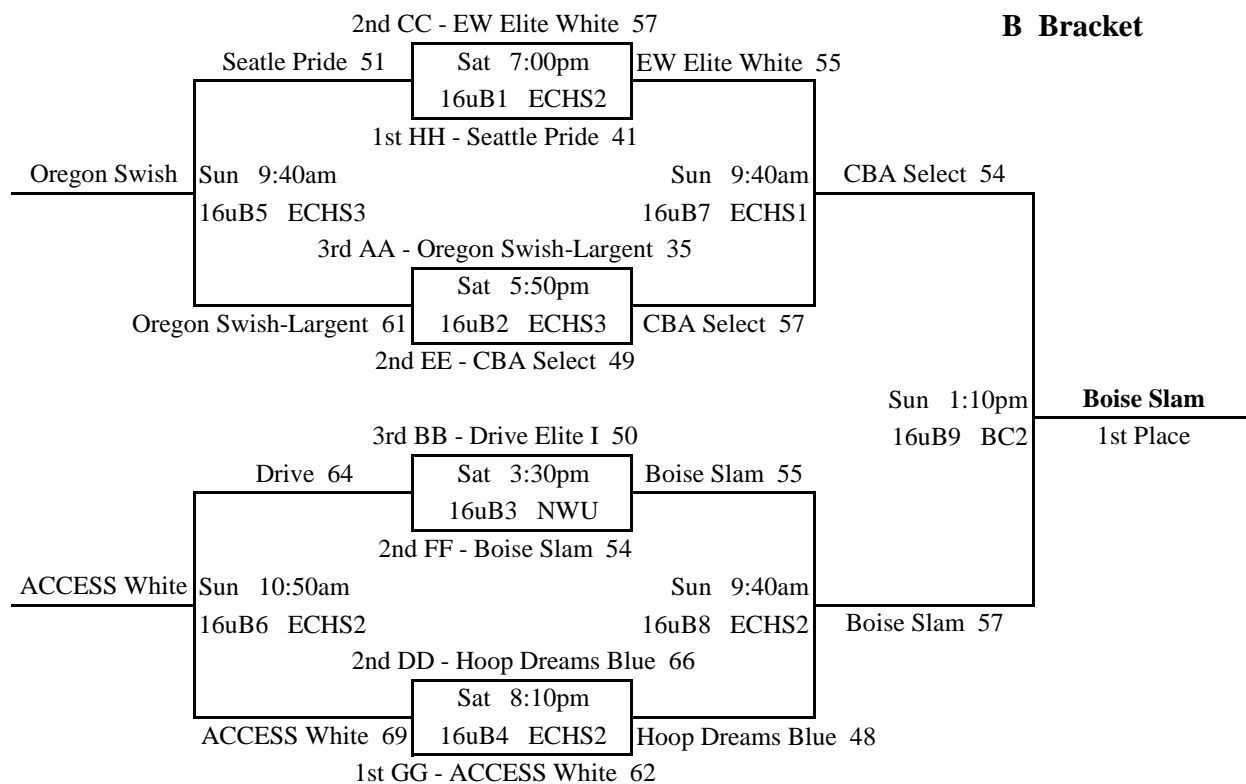

2014 NW Premier Spring Showcase

16u Division

47	AA1	v	<u>AA2</u>	57	Fri	9:30pm @ BC2	51	BB1	v	<u>BB2</u>	61	Fri	7:20pm @ BC1
57	<u>AA3</u>	v	AA1	54	Sat	9:40am @ ECHS3	73	<u>BB3</u>	v	BB1	51	Sat	9:40am @ IntHS1
68	<u>AA2</u>	v	AA3	67	Sat	2:20pm @ ECHS3	56	<u>BB2</u>	v	BB3	37	Sat	12:00pm @ IntHS1
71	<u>CC1</u>	v	CC2	29	Fri	6:15pm @ ECHS1	61	<u>DD1</u>	v	DD2	41	Fri	6:15pm @ ECHS2
43	CC3	v	<u>CC1</u>	78	Sat	9:40am @ ECHS1	43	DD3	v	<u>DD1</u>	70	Sat	9:40am @ IssHS2
62	CC2	v	<u>CC3</u>	71	Sat	3:30pm @ ECHS1	57	DD2	v	<u>DD3</u>	72	Sat	1:10pm @ IntHS1
72	<u>EE1</u>	v	EE2	48	Fri	7:20pm @ ECHS3	44	FF1	v	<u>FF2</u>	47	Fri	6:15pm @ ECHS3
44	EE3	v	<u>EE1</u>	73	Sat	8:30am @ ECHS1	85	<u>FF3</u>	v	FF1	27	Sat	8:30am @ ECHS3
46	EE2	v	<u>EE3</u>	48	Sat	12:00pm @ ECHS1	51	FF2	v	<u>FF3</u>	62	Sat	10:50am @ ECHS3
71	<u>GG1</u>	v	GG2	38	Fri	8:25pm @ IssHS3	37	HH1	v	<u>HH2</u>	50	Fri	8:25pm @ NWU
35	GG3	v	<u>GG1</u>	62	Sat	2:20pm @ ECHS1	71	<u>HH3</u>	v	HH1	61	Sat	2:20pm @ ECHS2
53	<u>GG2</u>	v	GG3	47	Sat	4:40pm @ ECHS1	67	<u>HH2</u>	v	HH3	31	Sat	4:40pm @ ECHS2
69	<u>II1</u>	v	II2	65	Fri	7:20pm @ IssHS4	77	<u>JJ1</u>	v	JJ2	49	Fri	6:15pm @ NWU
32	II3	v	<u>II1</u>	55	Sat	1:10pm @ ECHS3	40	JJ3	v	<u>JJ1</u>	58	Sat	8:30am @ IssHS3
82	<u>II2</u>	v	II3	59	Sat	3:30pm @ ECHS3	24	JJ2	v	<u>JJ3</u>	50	Sat	10:50am @ IssHS3
31	KK1	v	<u>KK2</u>	56	Fri	8:25pm @ ECHS2	82	<u>LL1</u>	v	LL2	79	Fri	8:25pm @ IssHS2
48	KK3	v	<u>KK4</u>	49	Fri	8:25pm @ ECHS3	79	<u>LL3</u>	v	LL4	25	Fri	8:25pm @ IssHS1
62	<u>KK4</u>	v	KK1	47	Sat	12:00pm @ ECHS3	79	<u>LL2</u>	v	LL3	67	Sat	10:50am @ IssHS4
46	KK2	v	<u>KK3</u>	60	Sat	3:30pm @ ECHS2	17	LL4	v	<u>LL1</u>	66	Sat	1:10pm @ IssHS2

2014 NW Premier Spring Showcase

16u Brackets