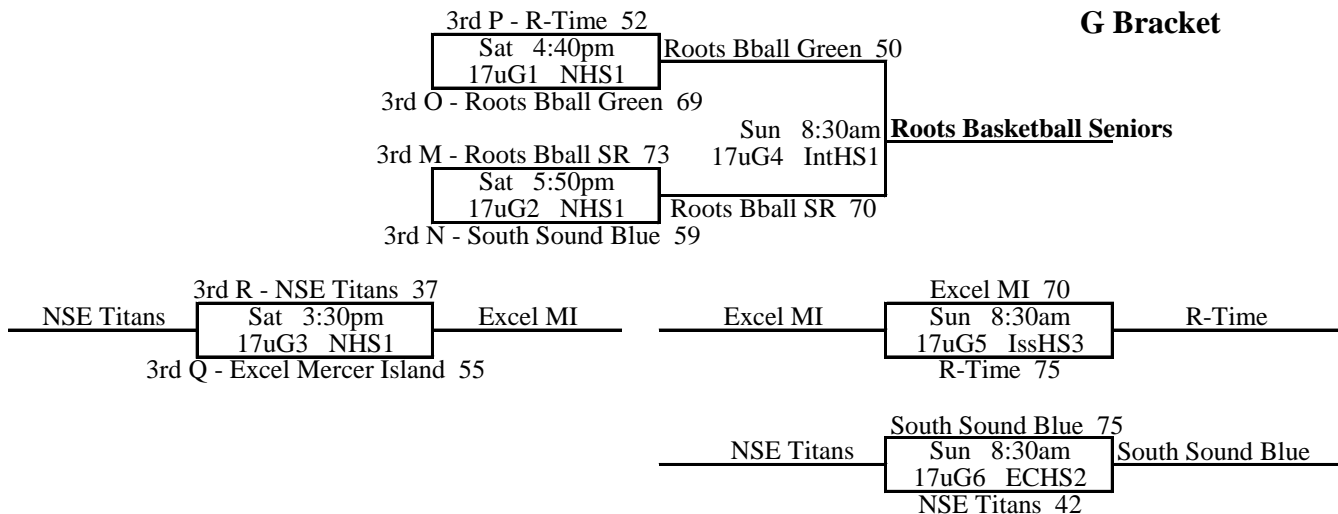

2014 NW Premier Spring Showcase

17u Brackets

E Bracket

F Bracket

G Bracket

2014 NW Premier Spring Showcase

16u Division

Pool AA

		W	L	Place
1	Oregon Swish-Largent		2	3
2	FOH 16u Blue	2		1
3	Basketball BC	1	1	2

Pool BB

		W	L	Place
1	Drive Elite I		2	3
2	Subway Select	2		1
3	Portland Elite	1	1	2

Pool CC

		W	L	Place
1	NW Panthers	2		1
2	Pressure Basketball, CA		2	3
3	EW Elite White	1	1	2