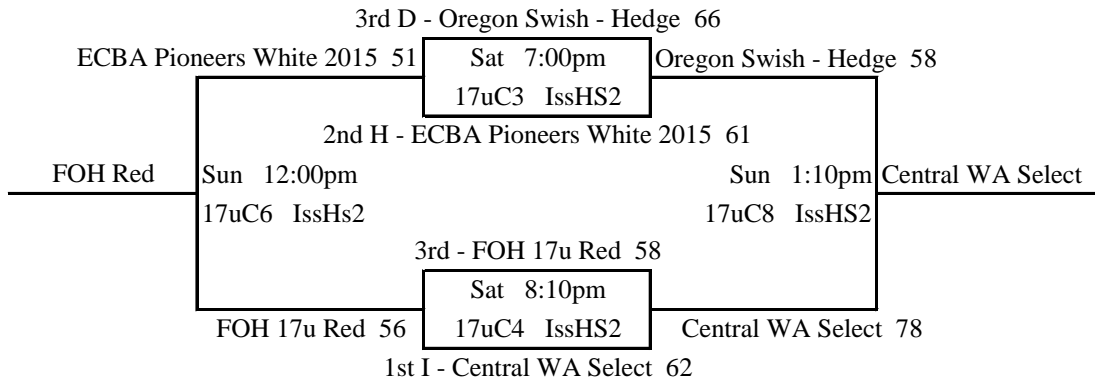

2014 NW Premier Spring Showcase

17u Brackets

A Bracket

B Bracket

2014 NW Premier Spring Showcase

17u Brackets

C Bracket

D Bracket

2014 NW Premier Spring Showcase

17u Brackets

E Bracket

F Bracket

G Bracket

2014 NW Premier Spring Showcase

16u Division

Pool AA

		W	L	Place
1	Oregon Swish-Largent		2	3
2	FOH 16u Blue	2		1
3	Basketball BC	1	1	2

Pool BB

		W	L	Place
1	Drive Elite I		2	3
2	Subway Select	2		1
3	Portland Elite	1	1	2

Pool CC

		W	L	Place
1	NW Panthers	2		1
2	Pressure Basketball, CA		2	3
3	EW Elite White	1	1	2