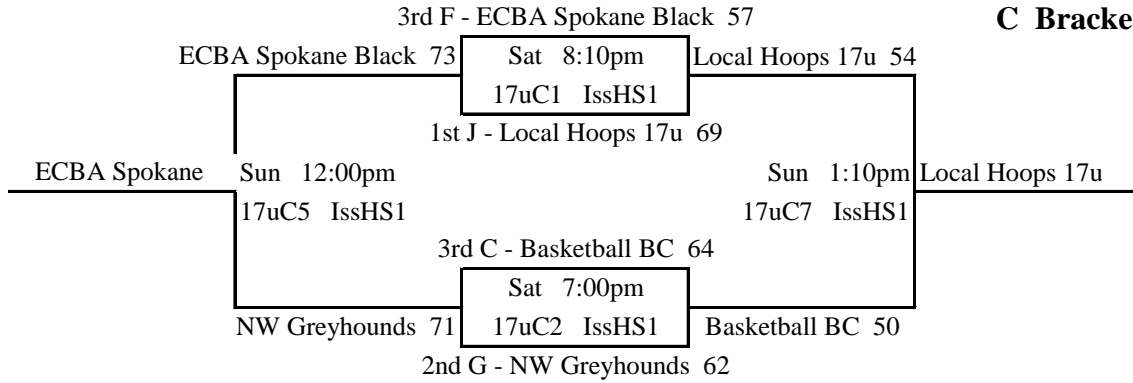

2014 NW Premier Spring Showcase

17u Brackets

A Bracket

B Bracket

2014 NW Premier Spring Showcase

17u Brackets

C Bracket

D Bracket

2014 NW Premier Spring Showcase

17u Brackets

E Bracket

F Bracket

G Bracket

2014 NW Premier Spring Showcase

16u Division

Pool AA

		W	L	Place
1	Oregon Swish-Largent		2	3
2	FOH 16u Blue	2		1
3	Basketball BC	1	1	2

Pool BB

		W	L	Place
1	Drive Elite I		2	3
2	Subway Select	2		1
3	Portland Elite	1	1	2

Pool CC

		W	L	Place
1	NW Panthers	2		1
2	Pressure Basketball, CA		2	3
3	EW Elite White	1	1	2