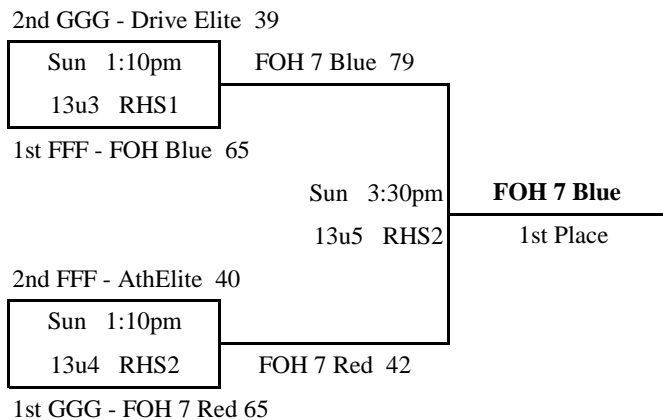

71 **BBB1** v BBB2 59 Sat 9:40am @ RHS2

35 BBB3 v **BBB1** 53 Sat 12:00pm @ RHS2

42 BBB2 v **BBB3** 55 Sat 3:30pm @ RHS2

26 DDD1 v **DDD2** 47 Sat 8:30am @ RHS1

68 **DDD2** v DDD3 55 Sat 10:50am @ RHS1

63 **DDD3** v DDD1 40 Sat 1:10pm @ RHS1

2014 NW Premier Spring Showcase

14u Brackets

2014 NW Premier Spring Showcase

13u Division

Pool FFF

		W	L	Place
1	AthElite	2	1	2
2	Local Hoops		3	4
3	FOH 7 Blue	3		1
4	Boise Slam	1	2	3

46	FFF1	v	FFF2	33	Sat	9:40am @ RHS3
70	FFF3	v	FFF4	23	Sat	12:00pm @RHS 3
25	FFF2	v	FFF3	84	Sat	3:30pm @ RHS3
42	FFF4	v	FFF1	57	Sat	4:40pm @ RHS3
30	FFF1	v	FFF3	65	Sun	9:40am @ RHS1
39	FFF2	v	FFF4	62	Sun	9:40am @ RHS2

Pool GGG

		W	L	Place
1	Total Package 7th		3	4
2	CBA Select	1	2	3
3	FOH 7 Red	3		1
4	Drive Elite	2	1	2

38	GGG1	v	GGG2	52	Sat	8:30am @ RHS3
56	GGG4	v	GGG1	41	Sat	1:10pm @ RHS3
39	GGG2	v	GGG3	58	Sat	2:20pm @ RHS3
60	GGG3	v	GGG4	58	Sat	4:40pm @ RHS2
30	GGG1	v	GGG3	64	Sun	8:30am @ RHS1
32	GGG2	v	GGG4	63	Sun	8:30am @ RHS2