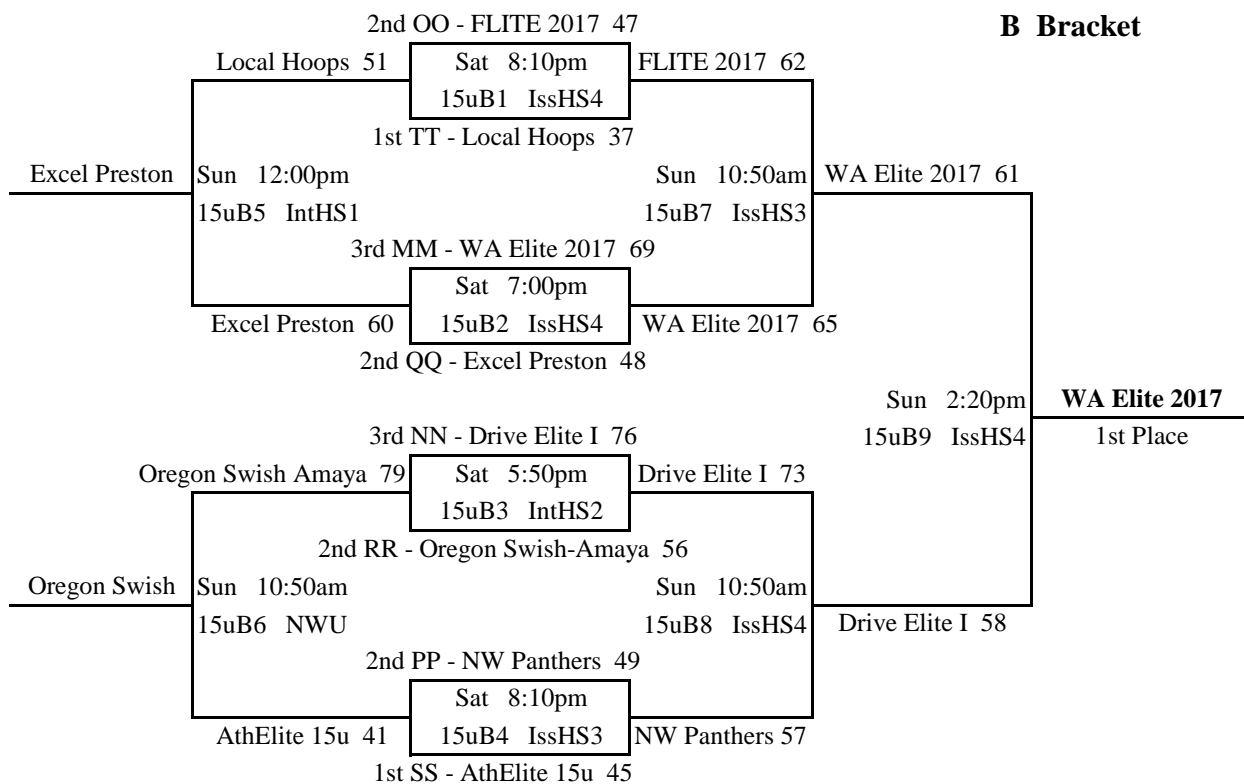

2014 NW Premier Spring Showcase

15u Division

53	<u>MM1</u>	v	MM2	46	Fri	7:20pm @ BHS1	50	<u>NN1</u>	v	NN2	36	Fri	8:25pm @ IssHS4
67	<u>MM3</u>	v	MM1	64	Sat	12:00pm @ NHS1	33	NN3	v	<u>NN1</u>	70	Sat	9:40am @ IssHS4
58	MM2	v	<u>MM3</u>	88	Sat	2:20pm @ NHS1	56	<u>NN2</u>	v	NN3	44	Sat	12:00pm @ IssHS4
46	OO1	v	<u>OO2</u>	65	Fri	8:25pm @ RHS1	52	<u>PP1</u>	v	PP2	48	Fri	7:20pm @ IssHS3
43	OO3	v	<u>OO1</u>	57	Sat	1:10pm @ IssHS4	64	<u>PP3</u>	v	PP1	44	Sat	2:20pm @ IntHS1
55	<u>OO2</u>	v	OO3	52	Sat	3:30pm @ IssHS4	41	PP2	v	<u>PP3</u>	82	Sat	4:40pm @ IntHS1
61	<u>QQ1</u>	v	QQ2	48	Fri	6:15pm @ IssHS3	38	RR1	v	<u>RR2</u>	50	Fri	6:15pm @ RHS2
56	<u>QQ3</u>	v	QQ1	51	Sat	1:10pm @ IntHS2	68	<u>RR3</u>	v	RR1	58	Sat	8:30am @ IssHS4
59	QQ2	v	<u>QQ3</u>	66	Sat	3:30pm @ IntHS1	63	<u>RR2</u>	v	RR3	32	Sat	1:10pm @ IssHS3
66	<u>SS1</u>	v	SS2	59	Fri	7:20pm @ NWU	57	<u>TT1</u>	v	TT2	30	Fri	6:15pm @ RHS1
36	SS3	v	<u>SS1</u>	72	Sat	2:20pm @ IssHS3	45	TT3	v	<u>TT1</u>	48	Sat	9:40am @ IntHS2
56	<u>SS2</u>	v	SS3	40	Sat	4:40pm @ IssHS3	86	<u>TT2</u>	v	TT3	79	Sat	12:00pm @ IntHS2
47	UU1	v	<u>UU2</u>	55	Fri	7:20pm @ RHS1	56	VV1	v	<u>VV2</u>	60	Fri	7:20pm @ RHS2
46	UU3	v	<u>UU1</u>	54	Sat	10:50am @ NHS1	65	<u>VV2</u>	v	VV3	57	Sat	9:40am @ IssHS3
62	<u>UU2</u>	v	UU3	37	Sat	1:10pm @ NHS1	72	<u>VV3</u>	v	VV1	49	Sat	12:00pm @ IssHS3
41	<u>WW1</u>	v	WW2	28	Fri	6:15pm @ IssHS4							
27	WW3	v	<u>WW1</u>	43	Sat	10:50am @ IntHS2							
21	WW2	v	<u>WW3</u>	57	Sat	2:20pm @ NWU							

2014 NW Premier Spring Showcase

15u Brackets