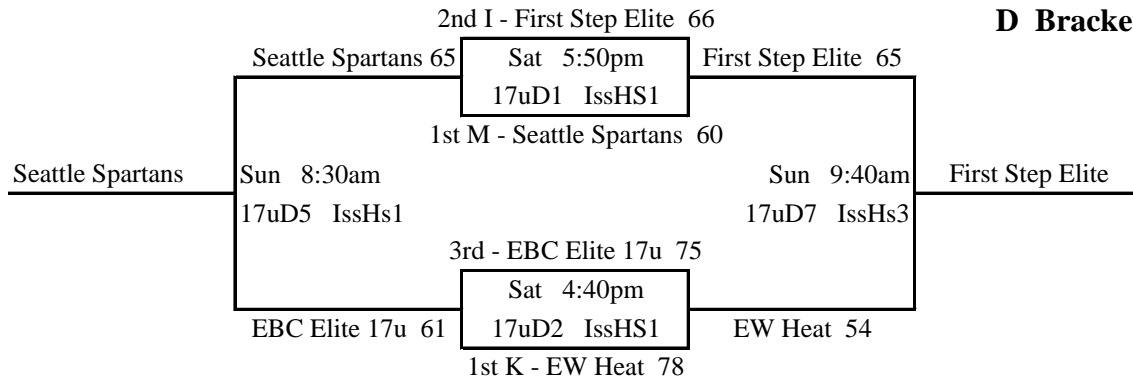

2014 NW Premier Spring Showcase

17u Brackets

A Bracket

B Bracket

2014 NW Premier Spring Showcase

17u Brackets

C Bracket

D Bracket