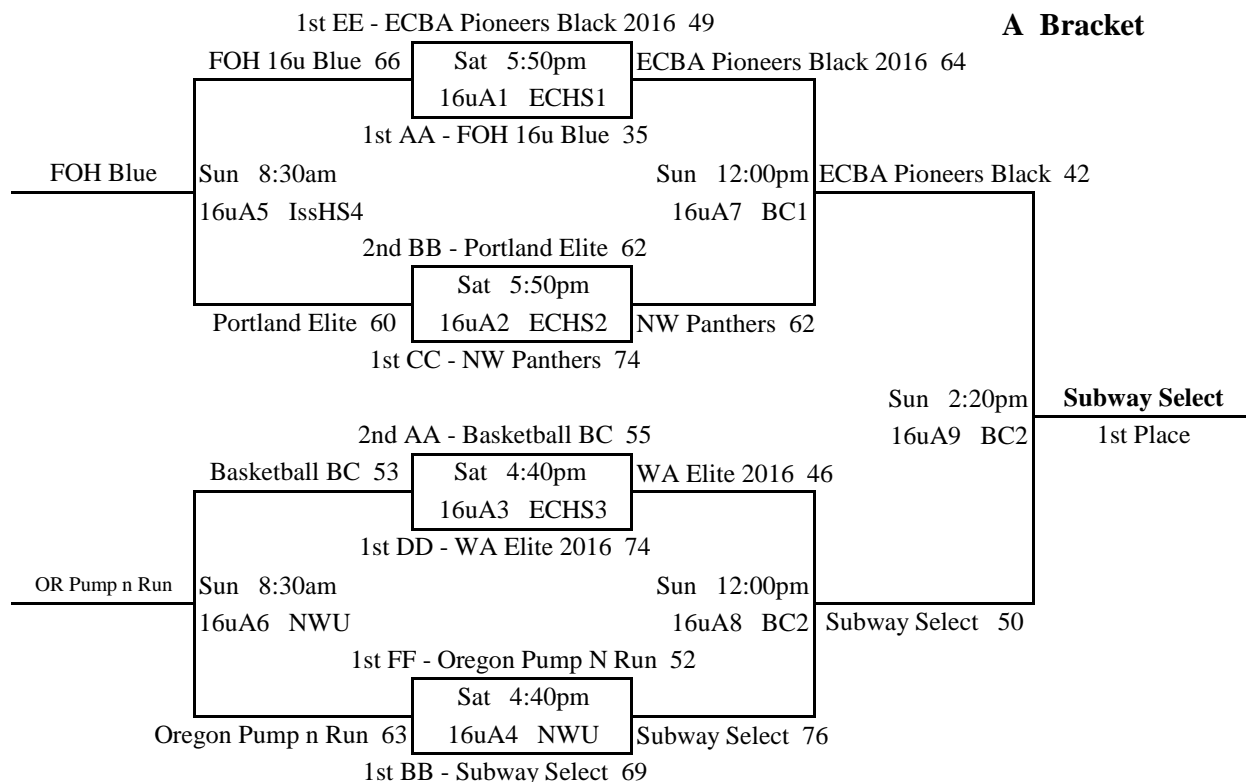

2014 NW Premier Spring Showcase

16u Division

47	AA1	v	<u>AA2</u>	57	Fri	9:30pm @ BC2	51	BB1	v	<u>BB2</u>	61	Fri	7:20pm @ BC1
57	<u>AA3</u>	v	AA1	54	Sat	9:40am @ ECHS3	73	<u>BB3</u>	v	BB1	51	Sat	9:40am @ IntHS1
68	<u>AA2</u>	v	AA3	67	Sat	2:20pm @ ECHS3	56	<u>BB2</u>	v	BB3	37	Sat	12:00pm @ IntHS1
71	<u>CC1</u>	v	CC2	29	Fri	6:15pm @ ECHS1	61	<u>DD1</u>	v	DD2	41	Fri	6:15pm @ ECHS2
43	CC3	v	<u>CC1</u>	78	Sat	9:40am @ ECHS1	43	DD3	v	<u>DD1</u>	70	Sat	9:40am @ IssHS2
62	CC2	v	<u>CC3</u>	71	Sat	3:30pm @ ECHS1	57	DD2	v	<u>DD3</u>	72	Sat	1:10pm @ IntHS1
72	<u>EE1</u>	v	EE2	48	Fri	7:20pm @ ECHS3	44	FF1	v	<u>FF2</u>	47	Fri	6:15pm @ ECHS3
44	EE3	v	<u>EE1</u>	73	Sat	8:30am @ ECHS1	85	<u>FF3</u>	v	FF1	27	Sat	8:30am @ ECHS3
46	EE2	v	<u>EE3</u>	48	Sat	12:00pm @ ECHS1	51	FF2	v	<u>FF3</u>	62	Sat	10:50am @ ECHS3
71	<u>GG1</u>	v	GG2	38	Fri	8:25pm @ IssHS3	37	HH1	v	<u>HH2</u>	50	Fri	8:25pm @ NWU
35	GG3	v	<u>GG1</u>	62	Sat	2:20pm @ ECHS1	71	<u>HH3</u>	v	HH1	61	Sat	2:20pm @ ECHS2
53	<u>GG2</u>	v	GG3	47	Sat	4:40pm @ ECHS1	67	<u>HH2</u>	v	HH3	31	Sat	4:40pm @ ECHS2
69	<u>II1</u>	v	II2	65	Fri	7:20pm @ IssHS4	77	<u>JJ1</u>	v	JJ2	49	Fri	6:15pm @ NWU
32	II3	v	<u>II1</u>	55	Sat	1:10pm @ ECHS3	40	JJ3	v	<u>JJ1</u>	58	Sat	8:30am @ IssHS3
82	<u>II2</u>	v	II3	59	Sat	3:30pm @ ECHS3	24	JJ2	v	<u>JJ3</u>	50	Sat	10:50am @ IssHS3
31	KK1	v	<u>KK2</u>	56	Fri	8:25pm @ ECHS2	82	<u>LL1</u>	v	LL2	79	Fri	8:25pm @ IssHS2
48	KK3	v	<u>KK4</u>	49	Fri	8:25pm @ ECHS3	79	<u>LL3</u>	v	LL4	25	Fri	8:25pm @ IssHS1
62	<u>KK4</u>	v	KK1	47	Sat	12:00pm @ ECHS3	79	<u>LL2</u>	v	LL3	67	Sat	10:50am @ IssHS4
46	KK2	v	<u>KK3</u>	60	Sat	3:30pm @ ECHS2	17	LL4	v	<u>LL1</u>	66	Sat	1:10pm @ IssHS2

2014 NW Premier Spring Showcase

16u Brackets