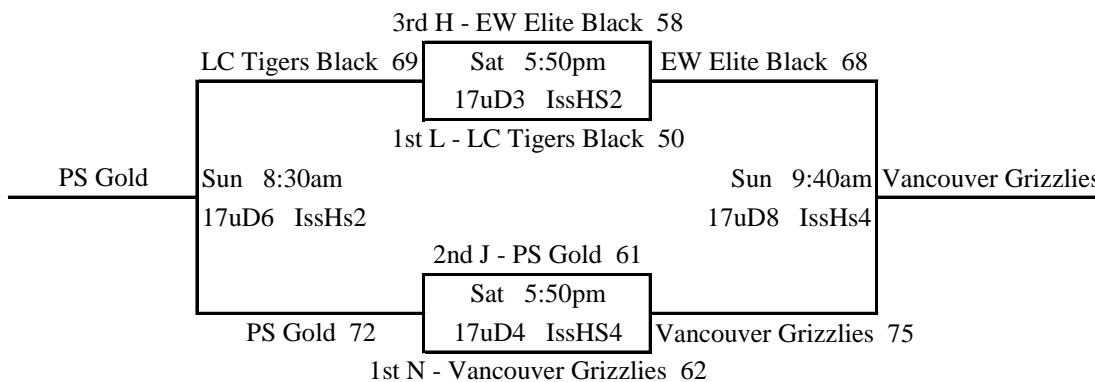

2014 NW Premier Spring Showcase

17u Brackets

C Bracket

D Bracket