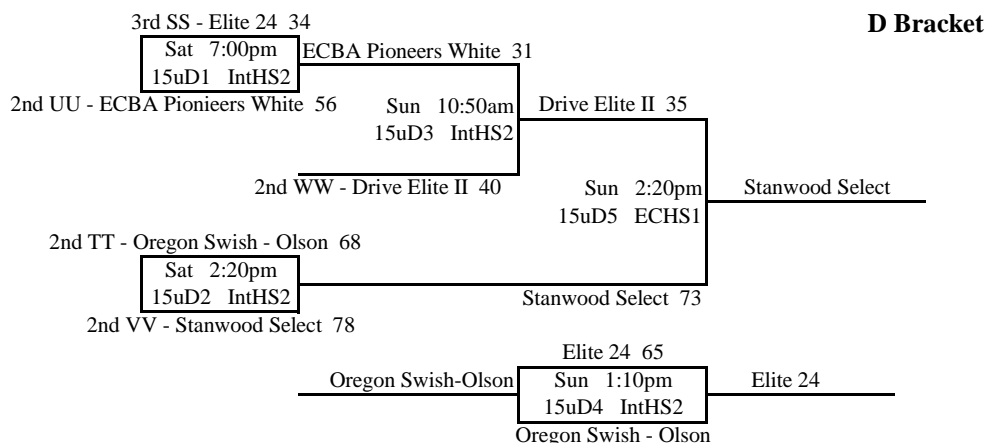

Pool WW

		W	L	Place
1	Wake 2	2		1
2	ECBA Lakers 2017		2	3
3	Drive Elite II	1	1	2

2014 NW Premier Spring Showcase

15u Division

53	<u>MM1</u>	v	MM2	46	Fri	7:20pm @ BHS1	50	<u>NN1</u>	v	NN2	36	Fri	8:25pm @ IssHS4
67	<u>MM3</u>	v	MM1	64	Sat	12:00pm @ NHS1	33	NN3	v	<u>NN1</u>	70	Sat	9:40am @ IssHS4
58	MM2	v	<u>MM3</u>	88	Sat	2:20pm @ NHS1	56	<u>NN2</u>	v	NN3	44	Sat	12:00pm @ IssHS4
46	OO1	v	<u>OO2</u>	65	Fri	8:25pm @ RHS1	52	<u>PP1</u>	v	PP2	48	Fri	7:20pm @ IssHS3
43	OO3	v	<u>OO1</u>	57	Sat	1:10pm @ IssHS4	64	<u>PP3</u>	v	PP1	44	Sat	2:20pm @ IntHS1
55	<u>OO2</u>	v	OO3	52	Sat	3:30pm @ IssHS4	41	PP2	v	<u>PP3</u>	82	Sat	4:40pm @ IntHS1
61	<u>QQ1</u>	v	QQ2	48	Fri	6:15pm @ IssHS3	38	RR1	v	<u>RR2</u>	50	Fri	6:15pm @ RHS2
56	<u>QQ3</u>	v	QQ1	51	Sat	1:10pm @ IntHS2	68	<u>RR3</u>	v	RR1	58	Sat	8:30am @ IssHS4
59	QQ2	v	<u>QQ3</u>	66	Sat	3:30pm @ IntHS1	63	<u>RR2</u>	v	RR3	32	Sat	1:10pm @ IssHS3
66	<u>SS1</u>	v	SS2	59	Fri	7:20pm @ NWU	57	<u>TT1</u>	v	TT2	30	Fri	6:15pm @ RHS1
36	SS3	v	<u>SS1</u>	72	Sat	2:20pm @ IssHS3	45	TT3	v	<u>TT1</u>	48	Sat	9:40am @ IntHS2
56	<u>SS2</u>	v	SS3	40	Sat	4:40pm @ IssHS3	86	<u>TT2</u>	v	TT3	79	Sat	12:00pm @ IntHS2
47	UU1	v	<u>UU2</u>	55	Fri	7:20pm @ RHS1	56	VV1	v	<u>VV2</u>	60	Fri	7:20pm @ RHS2
46	UU3	v	<u>UU1</u>	54	Sat	10:50am @ NHS1	65	<u>VV2</u>	v	VV3	57	Sat	9:40am @ IssHS3
62	<u>UU2</u>	v	UU3	37	Sat	1:10pm @ NHS1	72	<u>VV3</u>	v	VV1	49	Sat	12:00pm @ IssHS3
41	<u>WW1</u>	v	WW2	28	Fri	6:15pm @ IssHS4							
27	WW3	v	<u>WW1</u>	43	Sat	10:50am @ IntHS2							
21	WW2	v	<u>WW3</u>	57	Sat	2:20pm @ NWU							

2014 NW Premier Spring Showcase

15u Brackets

2014 NW Premier Spring Showcase

15u Brackets

2014 NW Premier Spring Showcase

14u Division

Pool AAA

		W	L	Place
1	Boise Slam	1	1	2
2	CBA Select		2	3
3	FOH 8 Blue	2		1