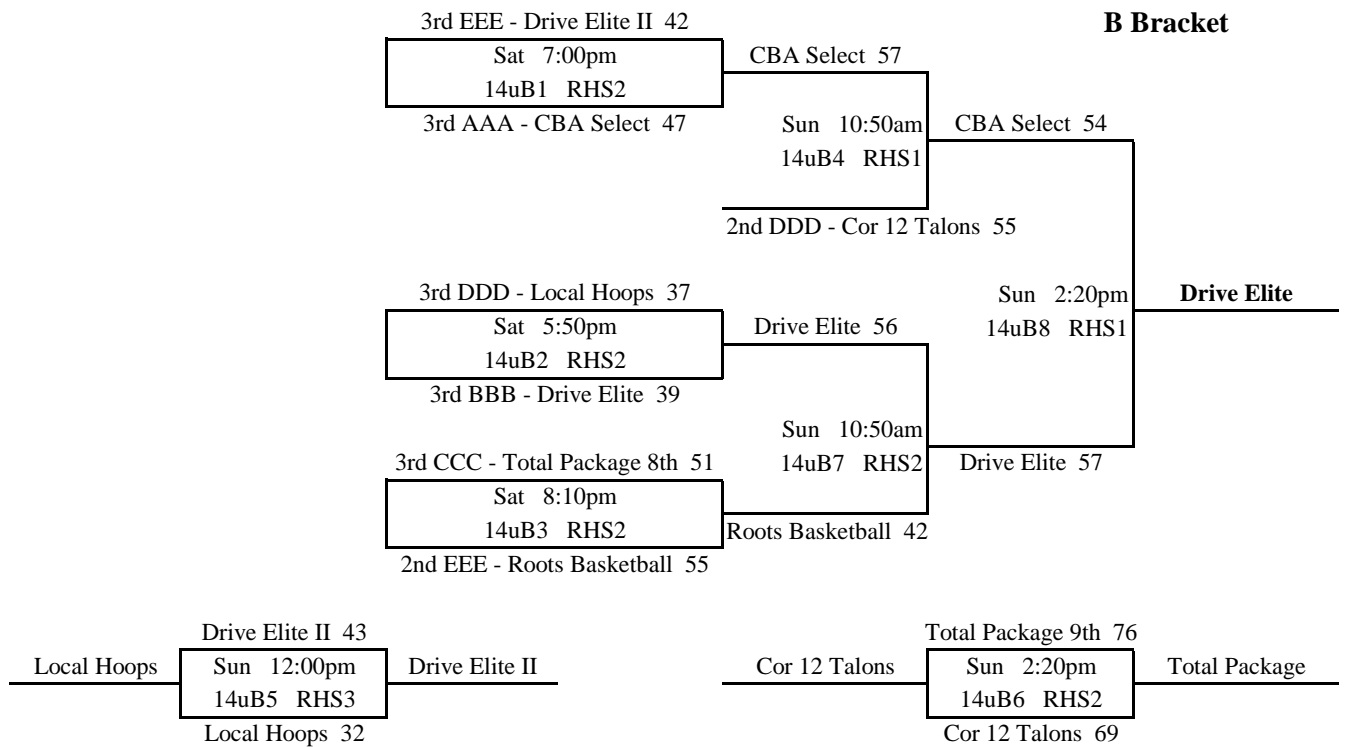

57 **CCC1** v CCC2 52 Sat 8:30am @ RHS2

46 **CCC3** v CCC1 24 Sat 10:50am @ RHS2

38 CCC2 v **CCC3** 60 Sat 2:20pm @ RHS2

37 EEE1 v **EEE2** 46 Sat 10:50am @ RHS3

45 EEE3 v **EEE1** 50 Sat 1:10pm @ RHS2

46 **EEE2** v EEE3 22 Sat 3:30pm @ RHS1

71 **BBB1** v BBB2 59 Sat 9:40am @ RHS2

35 BBB3 v **BBB1** 53 Sat 12:00pm @ RHS2

42 BBB2 v **BBB3** 55 Sat 3:30pm @ RHS2

26 DDD1 v **DDD2** 47 Sat 8:30am @ RHS1

68 **DDD2** v DDD3 55 Sat 10:50am @ RHS1

63 **DDD3** v DDD1 40 Sat 1:10pm @ RHS1

2014 NW Premier Spring Showcase

14u Brackets

2014 NW Premier Spring Showcase

13u Division

Pool FFF

		W	L	Place
1	AthElite	2	1	2
2	Local Hoops		3	4
3	FOH 7 Blue	3		1
4	Boise Slam	1	2	3

46	FFF1	v	FFF2	33	Sat	9:40am @ RHS3
70	FFF3	v	FFF4	23	Sat	12:00pm @RHS 3
25	FFF2	v	FFF3	84	Sat	3:30pm @ RHS3
42	FFF4	v	FFF1	57	Sat	4:40pm @ RHS3
30	FFF1	v	FFF3	65	Sun	9:40am @ RHS1
39	FFF2	v	FFF4	62	Sun	9:40am @ RHS2