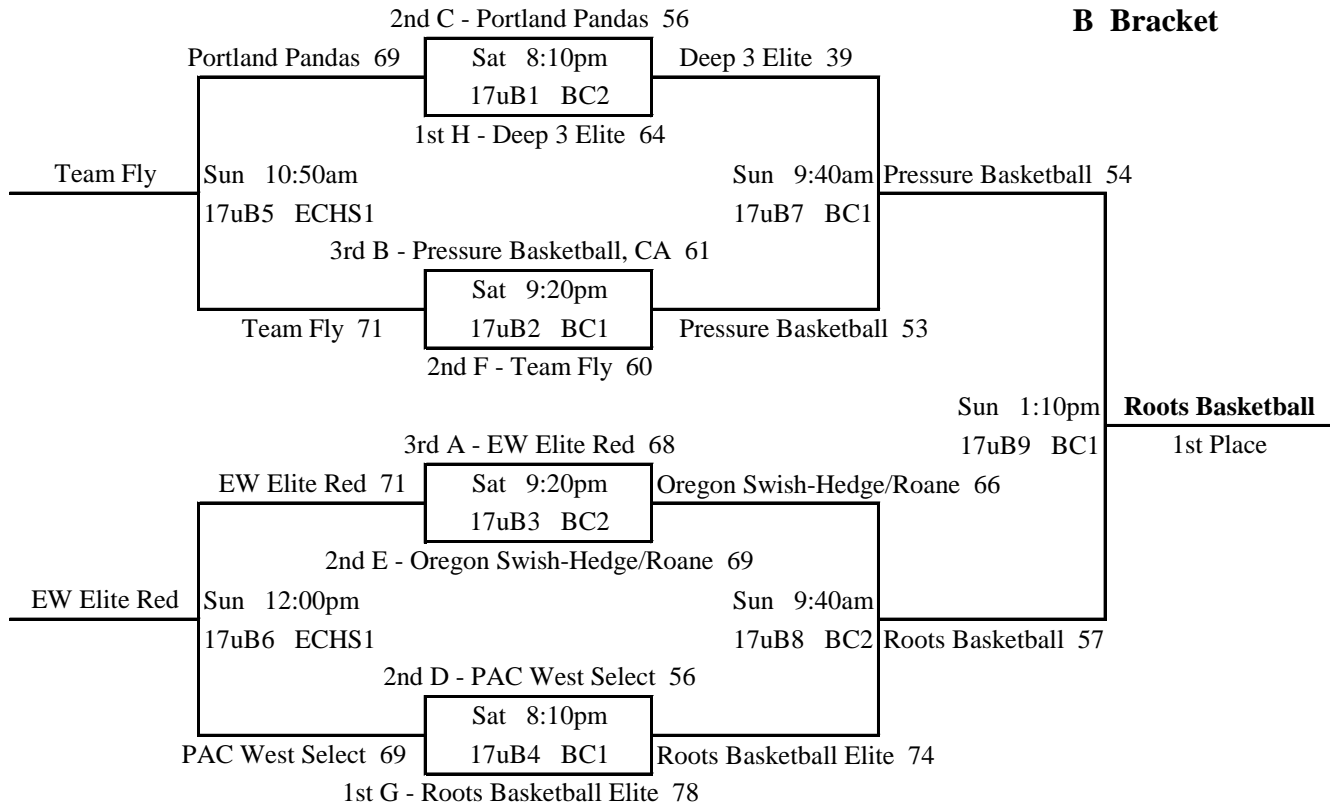

2014 NW Premier Spring Showcase

17u Brackets

A Bracket

B Bracket

2014 NW Premier Spring Showcase

17u Brackets

C Bracket

D Bracket