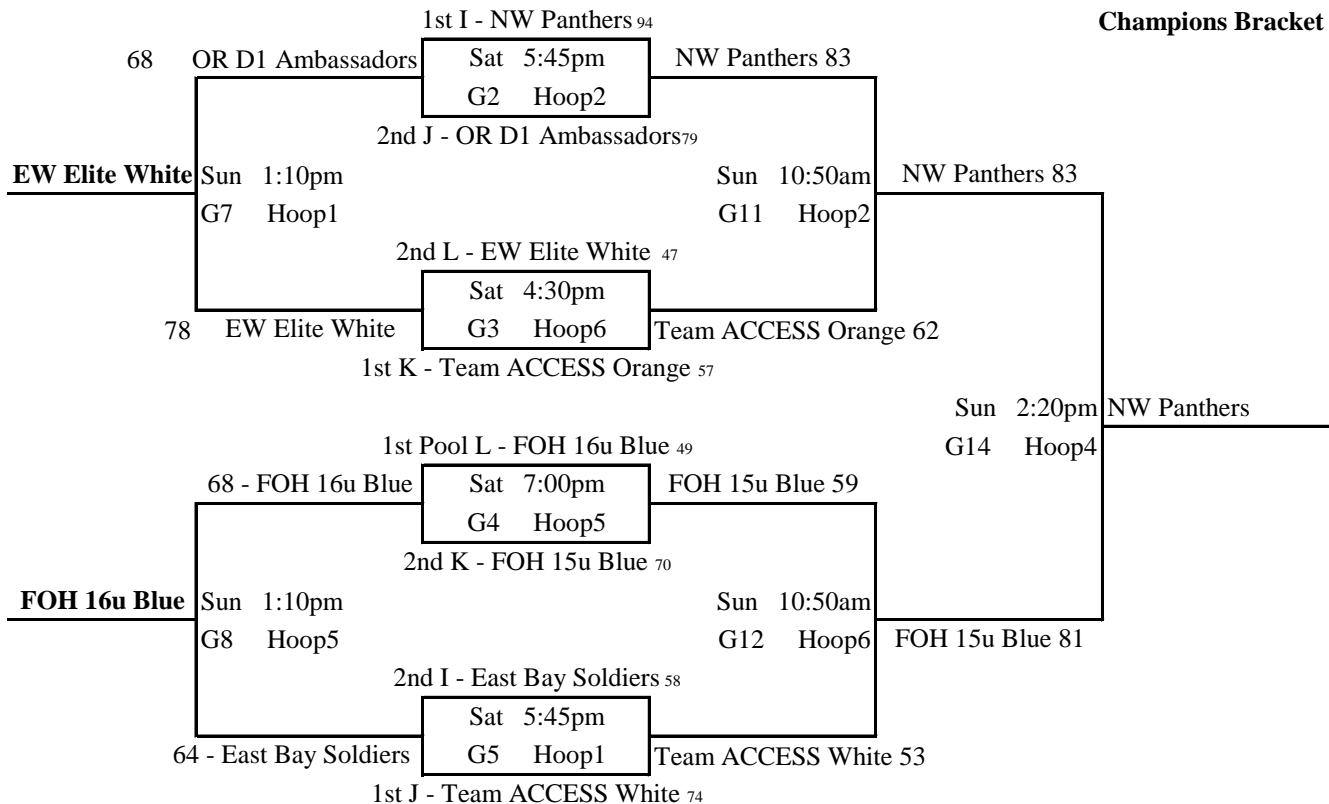

48 L3 v **L1** 62 Sat 2:00pm @ Hoop6

2013 NW Premier Spring Oregon Showcase

All games played at The Hoop Salem

16u Brackets

3rd L - Team FAST 2016 66

Runner up Bracket

Total Package White 60

Champions Bracket

2013 NW Premier Spring Oregon Showcase

All games played at The Hoop Salem

15u Division

4/25/2013

Pool M

		W	L	Place
1	A Plus 15u	1	1	1st
2	EW Elite Green		1	3rd
3	All in One Select A	1	1	2nd

Pool N

		W	L	Place
1	FOH 15u Red	1	1	1st
2	Clark County Basketball	1	1	2nd
3	Vancouver Jayhawks		1	3rd

Pool O

		W	L	Place
1	Seattle Rotary Style 8	1	1	1st
2	The Hoop Salem	1	1	2nd
3	All in One Select B		1	3rd

Pool P

		W	L	Place
1	WA D1 Ambassadors	1	1	2nd
2	Western Mininight	1	1	1st
3	DAP Hoops I 15u		1	3rd