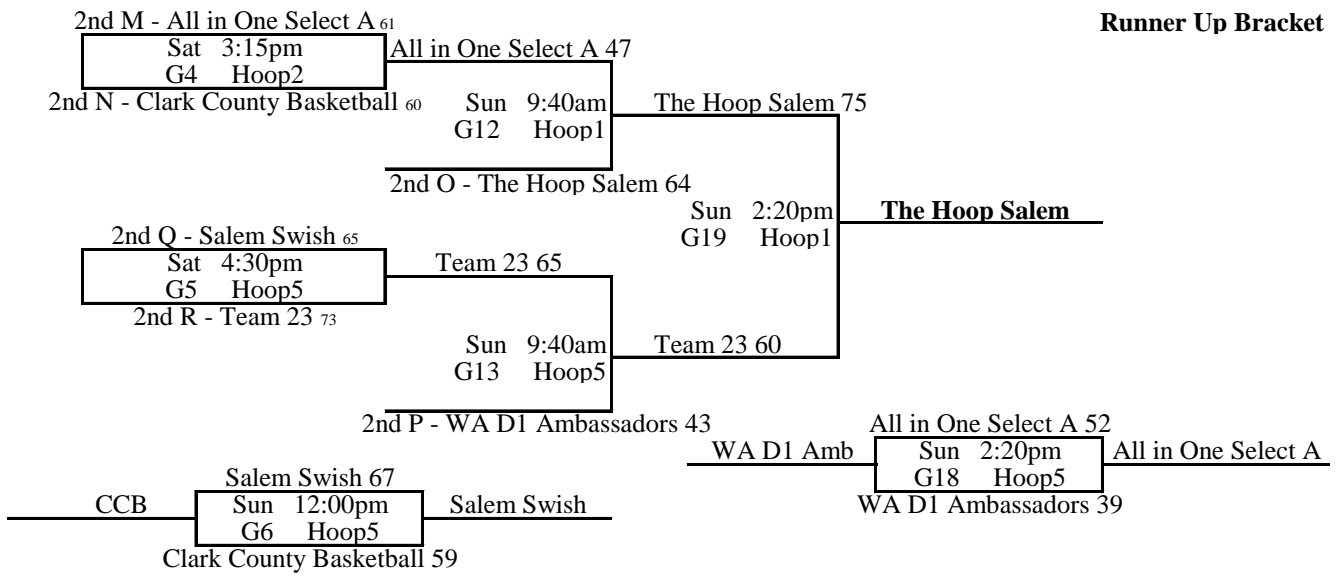

61 **P2** v P3 35 Sat 10:15am @ Hoop1

39 P3 v **P1** 63 Sat 3:15pm @ Hoop5

69 **R1** v R2 41 Fri 8:30pm @ Hoop1

43 R2 v **R3** 61 Sat 11:30am @ Hoop6

66 R3 v **R1** 69 Sat 2:00pm @ Hoop5

2013 NW Premier Spring Oregon Showcase

All Games at The Hoop

15u Brackets

2013 NW Premier Spring Oregon Showcase

All games played at South Salem HS

14u Division

4/25/2013

Pool S

W L Place