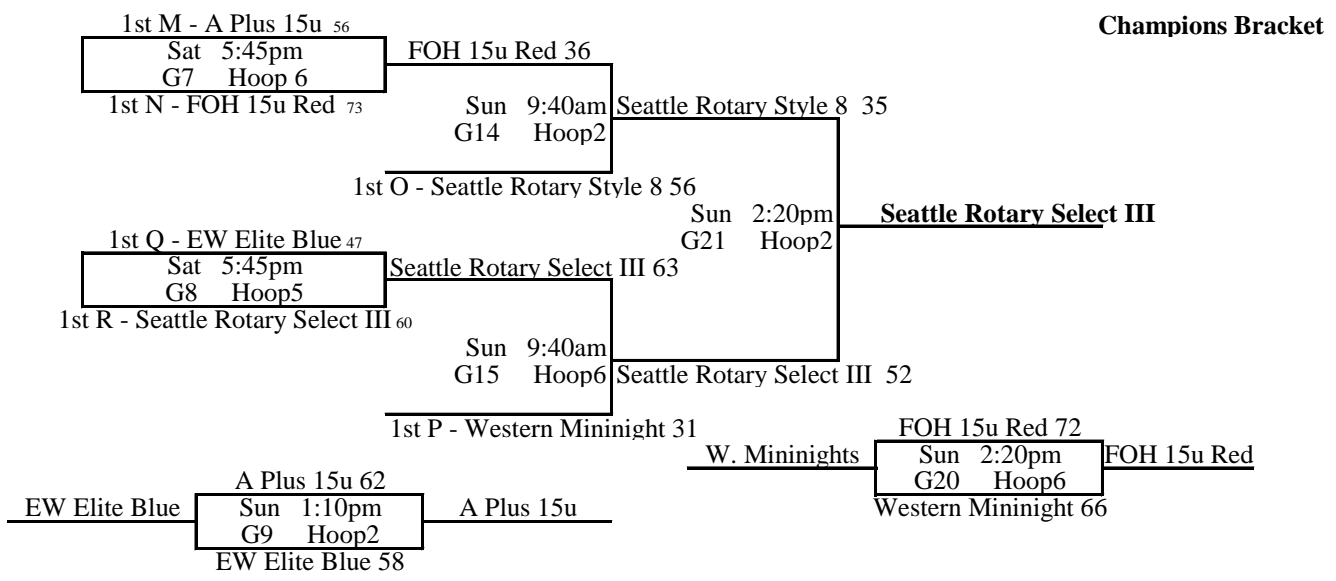

62 **Q2** v Q3 33 Sat 11:30am @ Hoop5

30 Q3 v **Q1** 69 Sat 2:00pm @ Hoop1

53 **N1** v N2 52 Fri 7:25pm @ Hoop1

62 N3 v **N1** 74 Sat 9:00am @ Hoop1

53 **N2** v N3 39 Sat 12:45pm @ Hoop5

47 P1 v **P2** 54 Fri 6:20pm @ Hoop4

61 **P2** v P3 35 Sat 10:15am @ Hoop1

39 P3 v **P1** 63 Sat 3:15pm @ Hoop5

69 **R1** v R2 41 Fri 8:30pm @ Hoop1

43 R2 v **R3** 61 Sat 11:30am @ Hoop6

66 R3 v **R1** 69 Sat 2:00pm @ Hoop5

2013 NW Premier Spring Oregon Showcase

All Games at The Hoop

15u Brackets

2013 NW Premier Spring Oregon Showcase

All games played at South Salem HS

14u Division

4/25/2013

Pool S

W L Place