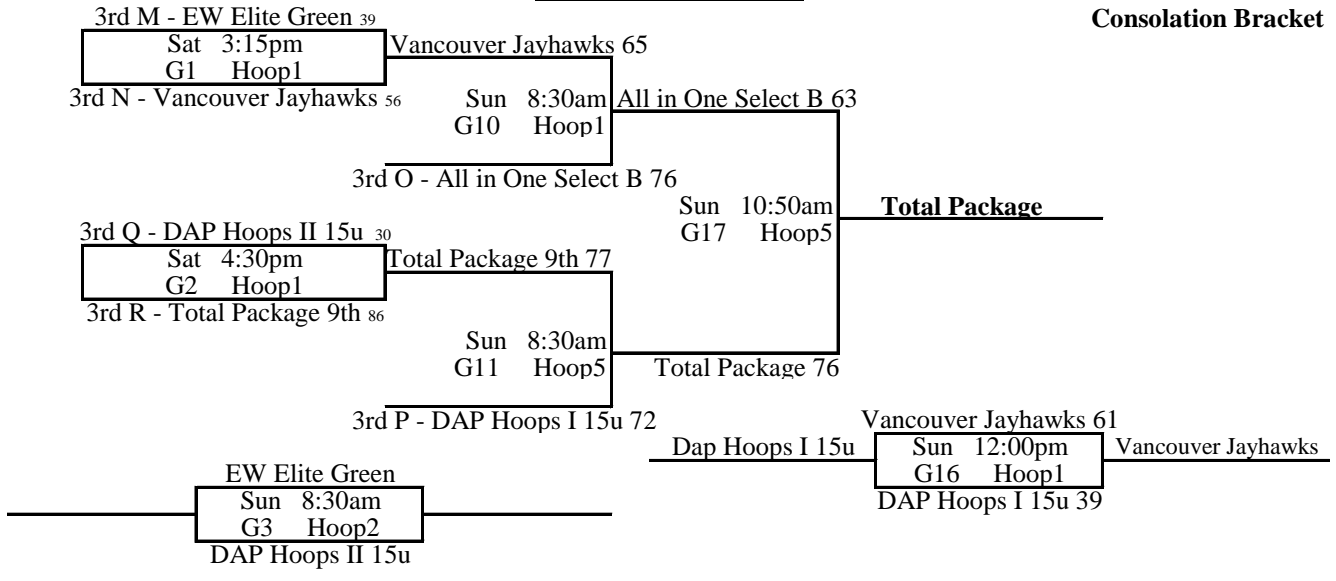

61 **P2** v P3 35 Sat 10:15am @ Hoop1

39 P3 v **P1** 63 Sat 3:15pm @ Hoop5

69 **R1** v R2 41 Fri 8:30pm @ Hoop1

43 R2 v **R3** 61 Sat 11:30am @ Hoop6

66 R3 v **R1** 69 Sat 2:00pm @ Hoop5

2013 NW Premier Spring Oregon Showcase

All Games at The Hoop

15u Brackets

2013 NW Premier Spring Oregon Showcase

All games played at South Salem HS

14u Division

4/25/2013

Pool S

W L Place