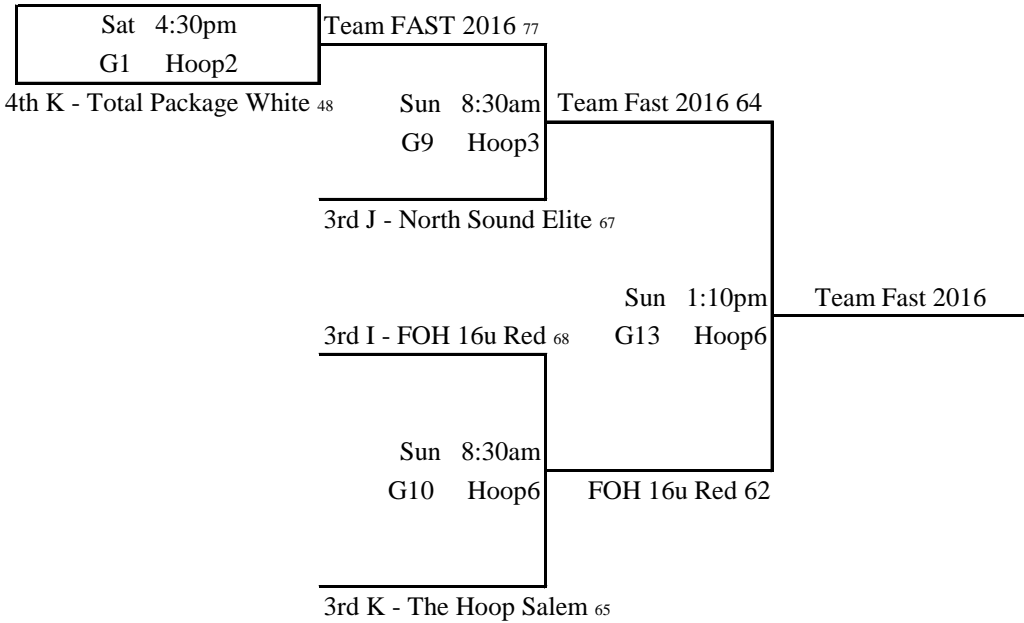

48 L3 v **L1** 62 Sat 2:00pm @ Hoop6

2013 NW Premier Spring Oregon Showcase

All games played at The Hoop Salem

16u Brackets

3rd L - Team FAST 2016 66

Runner up Bracket

Total Package White 60

Champions Bracket

2013 NW Premier Spring Oregon Showcase

All games played at The Hoop Salem

15u Division

4/25/2013

Pool M

		W	L	Place
1	A Plus 15u	1	1	1st
2	EW Elite Green		1	3rd
3	All in One Select A	1	1	2nd

Pool N

		W	L	Place
1	FOH 15u Red	1	1	1st
2	Clark County Basketball	1	1	2nd
3	Vancouver Jayhawks		1	3rd