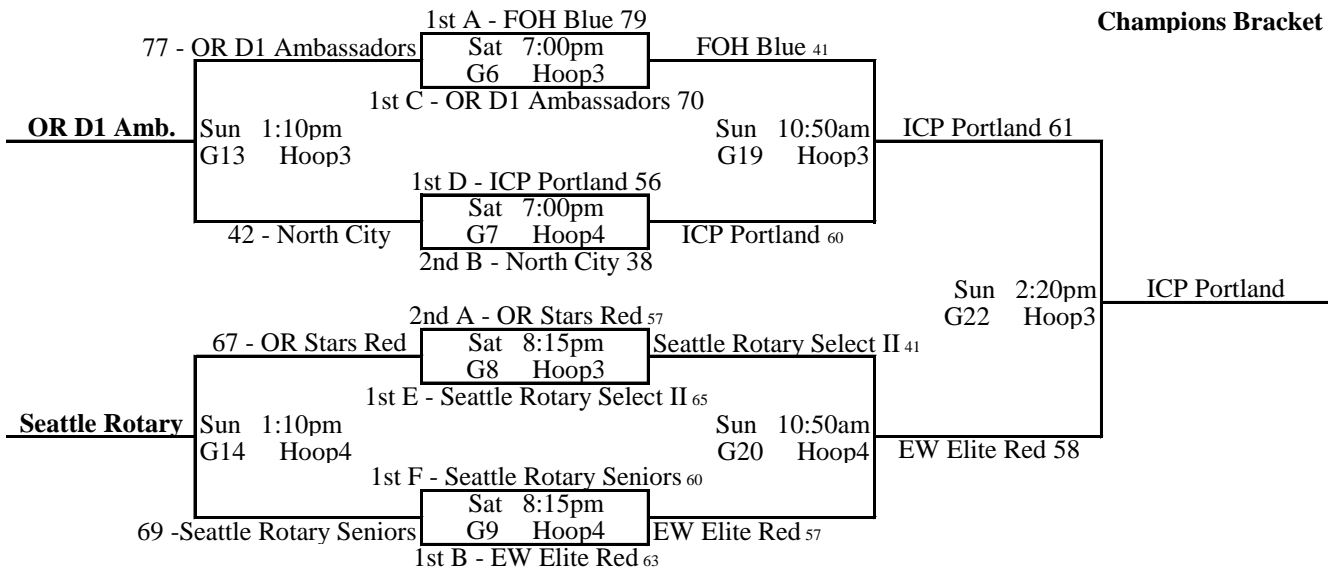

72 D3 v D1 69 Sat 10:15am @ Hoop3

55 D2 v D3 38 Sat 12:45pm @ Hoop3

74 F1 v F4 51 Fri 6:20pm @ Hoop4

60 F2 v F3 62 Fri 9:35pm @ Hoop4

50 F3 v F1 69 Sat 2:00pm @ Hoop3

51 F4 v F2 59 Sat 2:00pm @ Hoop4

2013 NW Premier Spring Oregon Showcase

All games played at The Hoop Salem

17u Brackets

Consolation Bracket

Runner Up Bracket

Champions Bracket

2013 NW Premier Spring Oregon Showcase

All games played at The Hoop Salem

16u Division