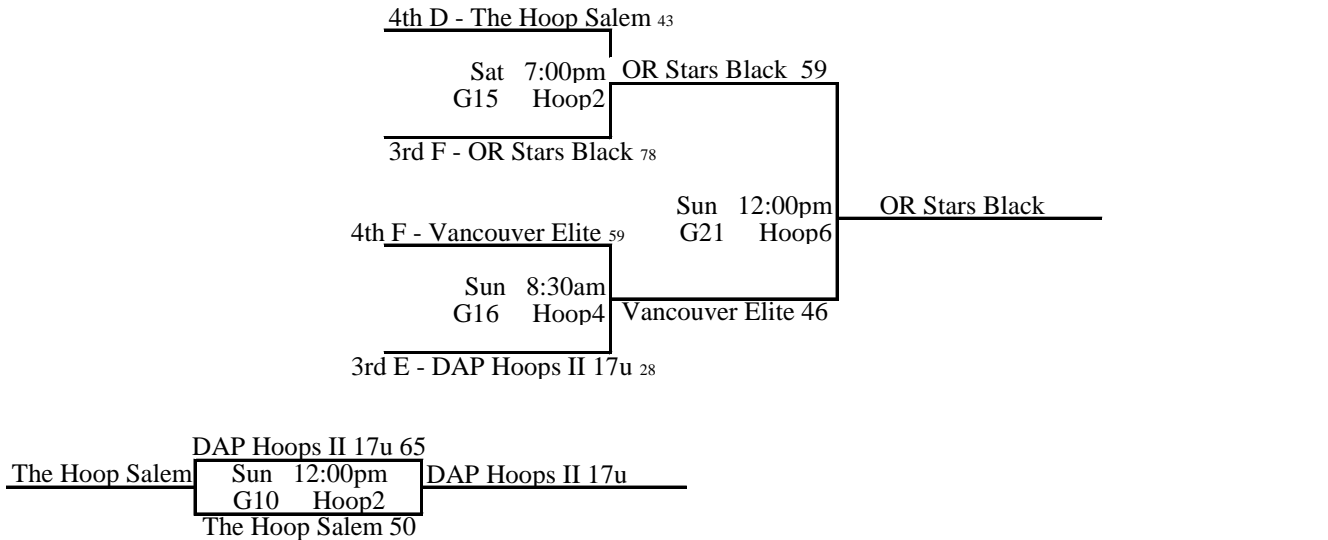

2013 NW Premier Spring Oregon Showcase

All games played at The Hoop Salem

17u Brackets

Consolation Bracket