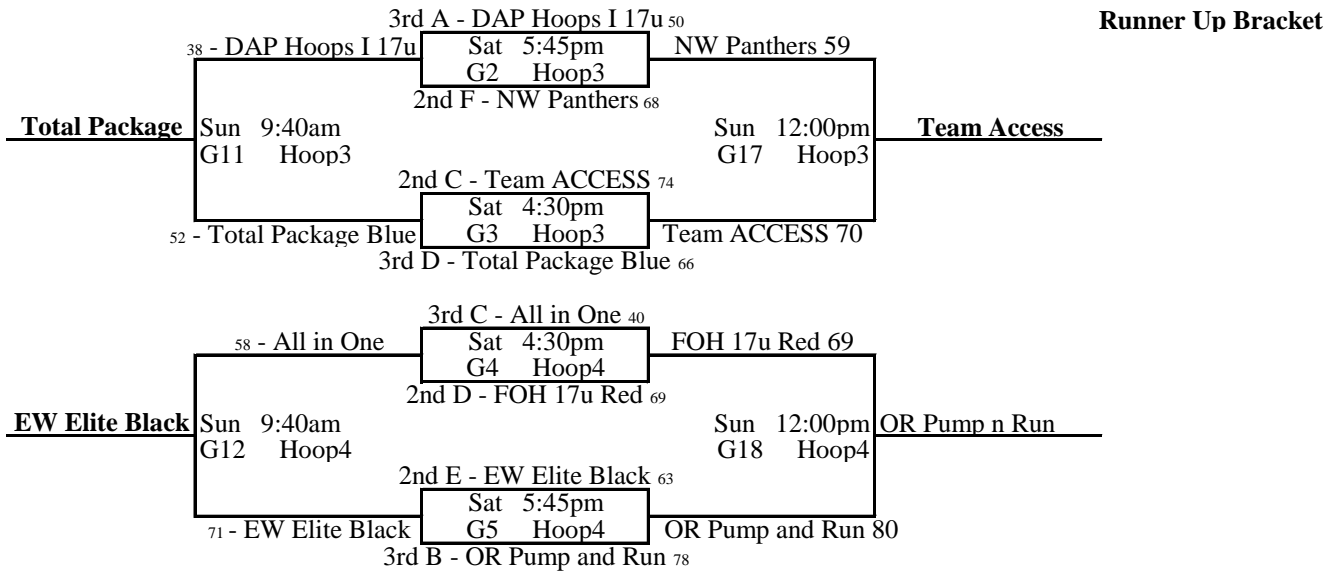

Runner Up Bracket