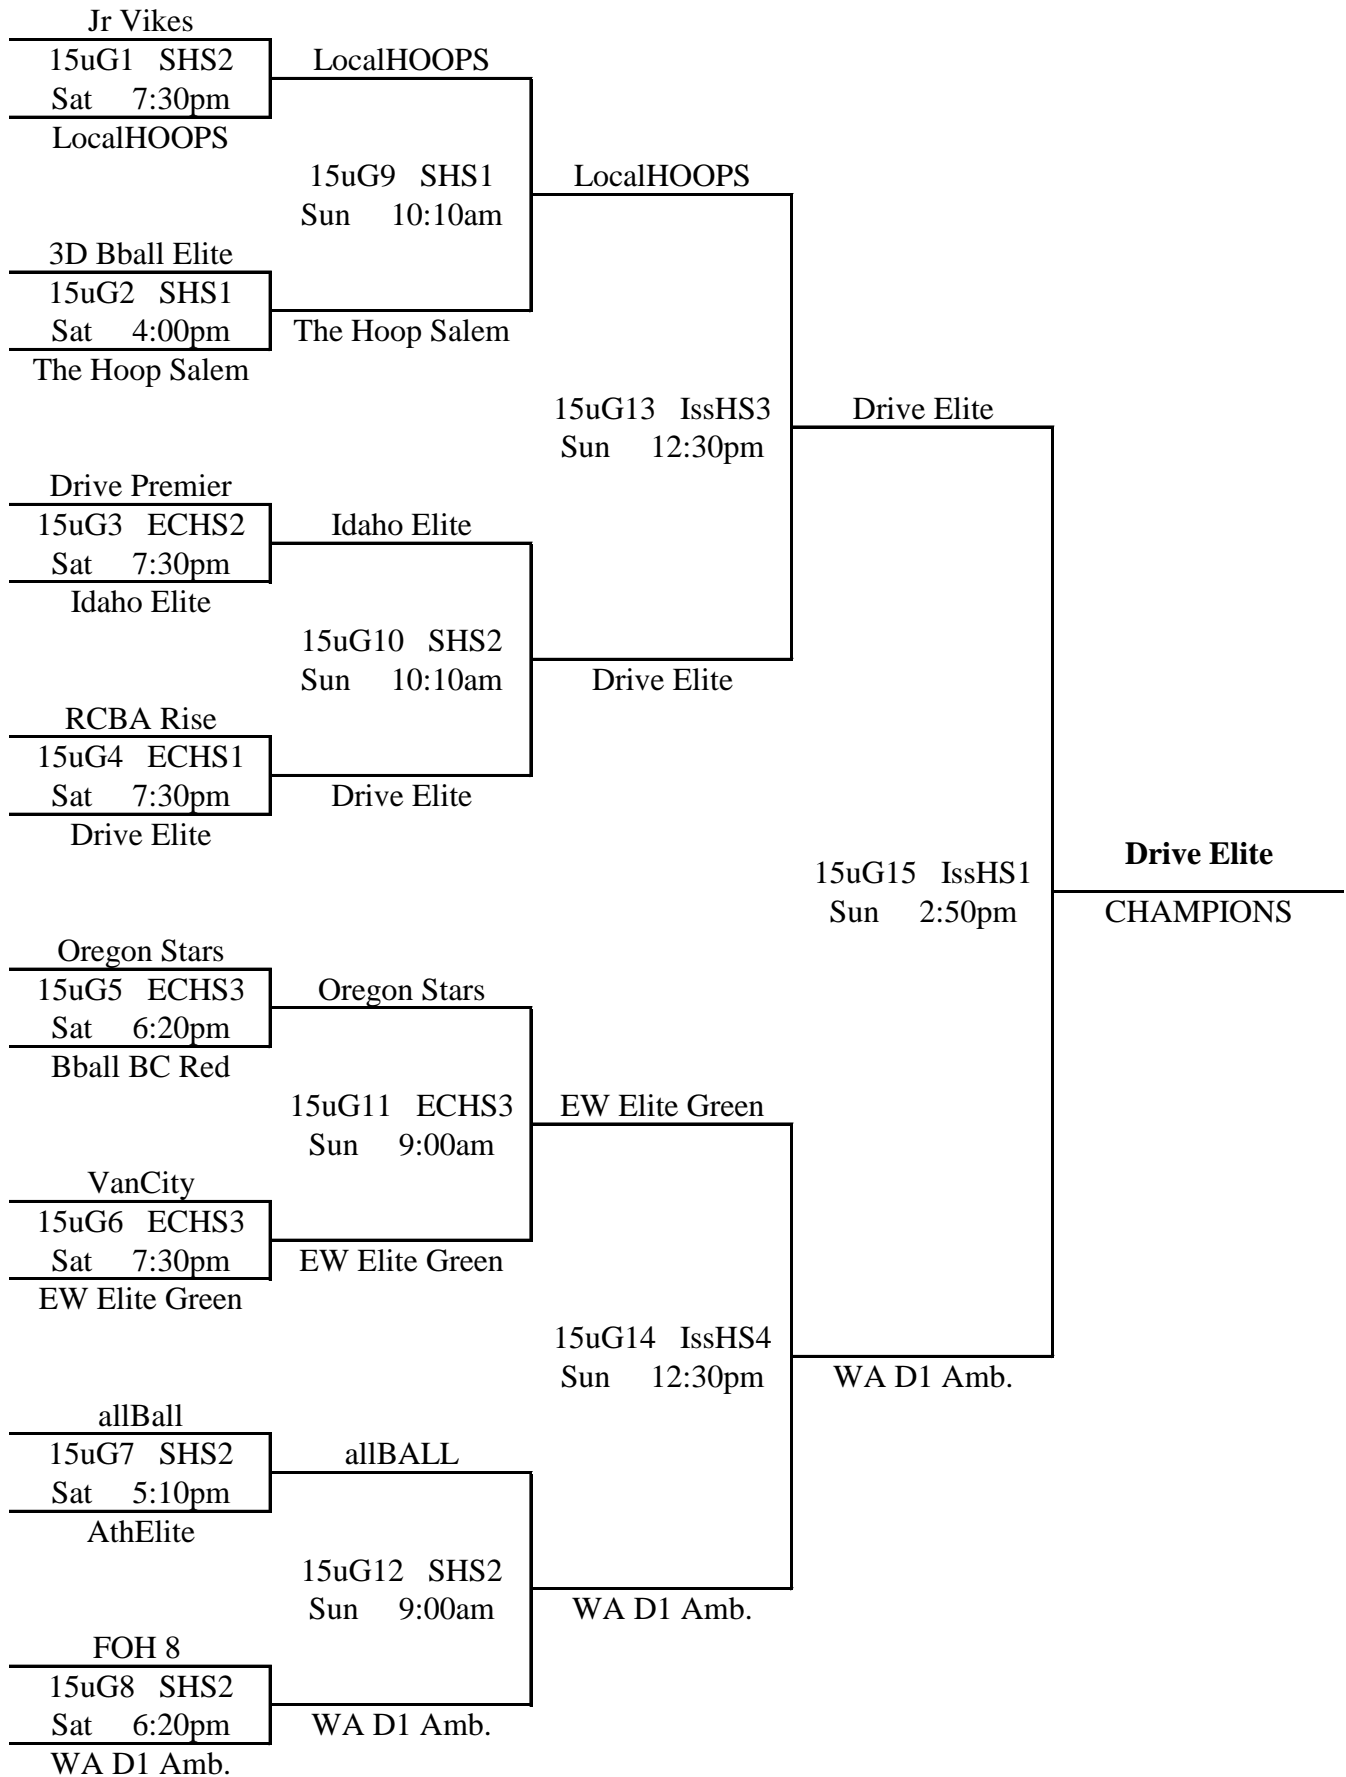

2013 NW Premier Summer Showcase

15u Gold Bracket

2013 NW Premier Summer Showcase

14u Division

Pool II

		W	L	Place
1	allBALL	1	2	3
2	FOH 8 Blue	3		1
3	Bozone Hoops	2	1	2
4	VanCity		3	4

Pool JJ

		W	L	Place
1	ECBA Pioneers	3		1
2	Basketball BC Blue	2	1	2
3	Elite 24	1	2	3
4	West Side Hoops		3	4

Pool KK

		W	L	Place
1	AthElite		3	4
2	The Hoop Salem	3		1
3	FOH 8 Red	2	1	2
4	One Pass Ahead	1	2	3

Pool LL

		W	L	Place
1	HoopStar		2	3
2	ECBA Mad Ants	1	1	2
3	Drive Elite	2		1

Pool MM

		W	L	Place
1	Basketball BC Red		2	3
2	RCBA Rise	1	1	2
3	Hilsboro Spartans	2		1

34 II1 v II2 66 Fri 1:40pm @ RHS2
62 II3 v II4 40 Fri 4:00pm @ RHS3
76 II2 v II3 31 Sat 9:00am @ NWU
33 II4 v II1 66 Sat 10:10am @ NWU
62 II1 v II3 64 Sat 12:30pm @ NWU
68 II2 v II4 30 Sat 2:50pm @ NWU

58 JJ2 v JJ3 36 Fri 1:40pm @ RHS3
55 JJ1 v JJ2 45 Fri 4:00pm @ RHS2
53 JJ3 v JJ4 29 Sat 11:20am @ NWU
33 JJ4 v JJ1 69 Sat 1:40pm @ NWU
51 JJ1 v JJ3 25 Sat 4:00pm @ NWU
54 JJ2 v JJ4 49 Sat 5:10pm @ NWU

40 KK1 v KK2 80 Fri 6:20pm @ RHS2
48 KK3 v KK4 28 Fri 6:20pm @ RHS3
59 KK2 v KK3 46 Sat 9:00am @ RHS1
52 KK4 v KK1 47 Sat 10:10am @ RHS1
29 KK1 v KK3 54 Sat 1:40pm @ RHS1
83 KK2 v KK4 24 Sat 2:50pm @ RHS1

27 LL1 v LL2 42 Fri 12:30pm @ RHS2
50 LL2 v LL3 52 Fri 2:50pm @ RHS2
65 LL3 v LL1 34 Fri 5:10pm @ RHS2

44 MM1 v MM2 61 Fri 12:30pm @ RHS3
57 MM2 v MM3 58 Fri 2:50pm @ RHS3
40 MM3 v MM1 30 Fri 5:10pm @ RHS3

50 MM1 v LL1 40 Sat 11:20am @ RHS1
71 MM2 v LL2 64 Sat 12:30pm @ RHS1
30 MM3 v LL3 40 Sat 4:00pm @ RHS1