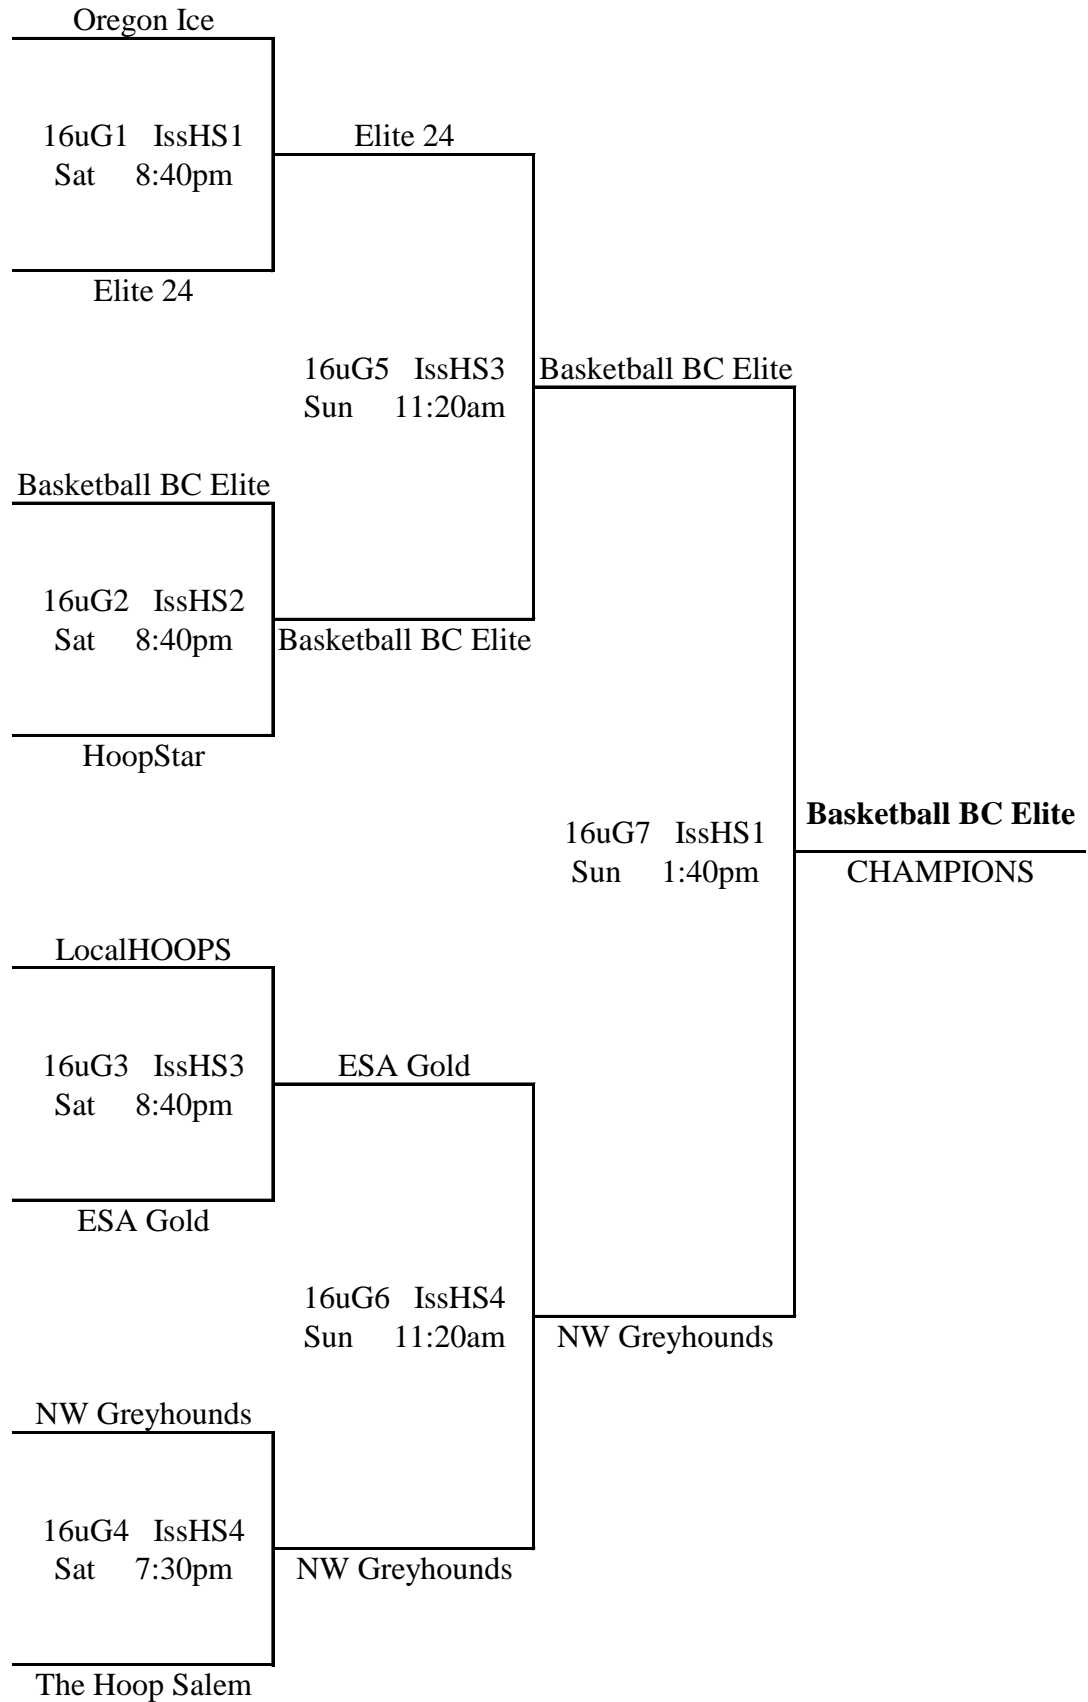

2013 NW Premier Summer Showcase

16u Platinum Bracket

2013 NW Premier Summer Showcase

16u Gold Bracket

2013 NW Premier Summer Showcase

16u Silver Bracket

Basketball BC Select

16uS1 IssHS3
Sat 6:20pm