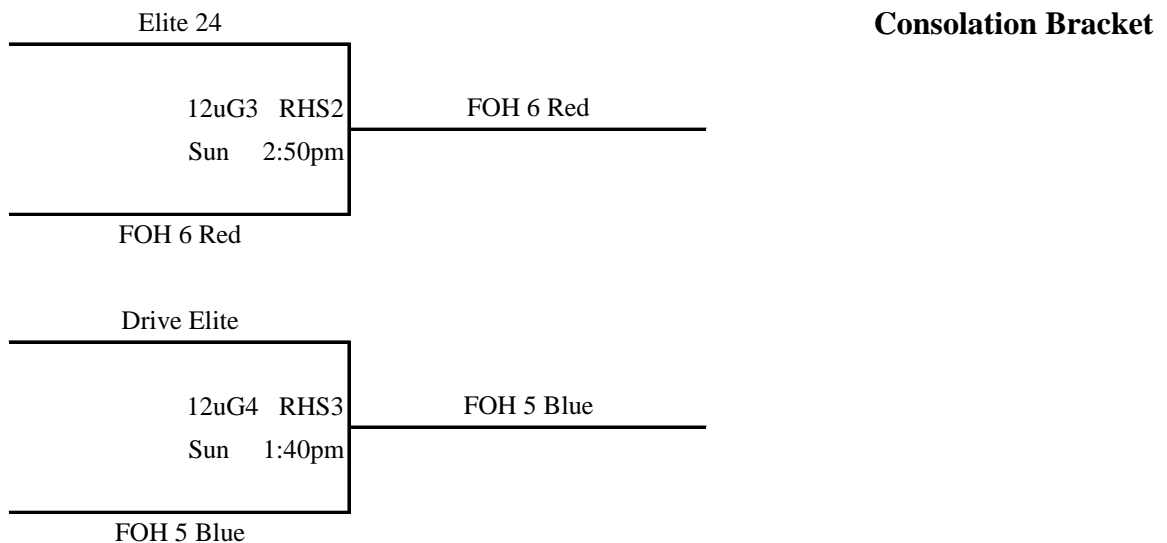

2013 NW Premier Summer Showcase

12u Division

Pool PP		W	L	Place
1	JSB - Lynden	2	1	2
2	Elite 24	1	2	3
3	FOH 6 Blue	3		1
4	Drive Elite		3	4

Pool QQ		W	L	Place
1	FOH 5 Blue		3	4
2	The Hoop Salem	3		1
3	ECBA Pioneers	2	1	2
4	FOH 6 Red	1	2	3

48 **PP1** v PP2 38 Sat 11:20am @ RHS2
67 **PP3** v PP4 16 Sat 12:30pm @ RHS2
36 PP2 v **PP3** 76 Sat 4:00pm @ RHS2
27 PP4 v **PP1** 69 Sat 5:10pm @ RHS2
52 PP1 v **PP3** 59 Sat 7:30pm @ RHS1
36 **PP2** v PP4 33 Sat 7:30pm @ RHS2

49 QQ1 v **QQ2** 70 Sat 11:20am @ RHS3
44 QQ3 v QQ4 38 Sat 12:30pm @ RHS3
59 **QQ2** v QQ3 54 Sat 4:00pm @ RHS3
43 **QQ4** v QQ1 41 Sat 5:10pm @ RHS3
35 QQ1 v **QQ3** 45 Sat 8:40pm @ RHS1
61 **QQ2** v QQ4 34 Sat 8:40pm @ RHS2