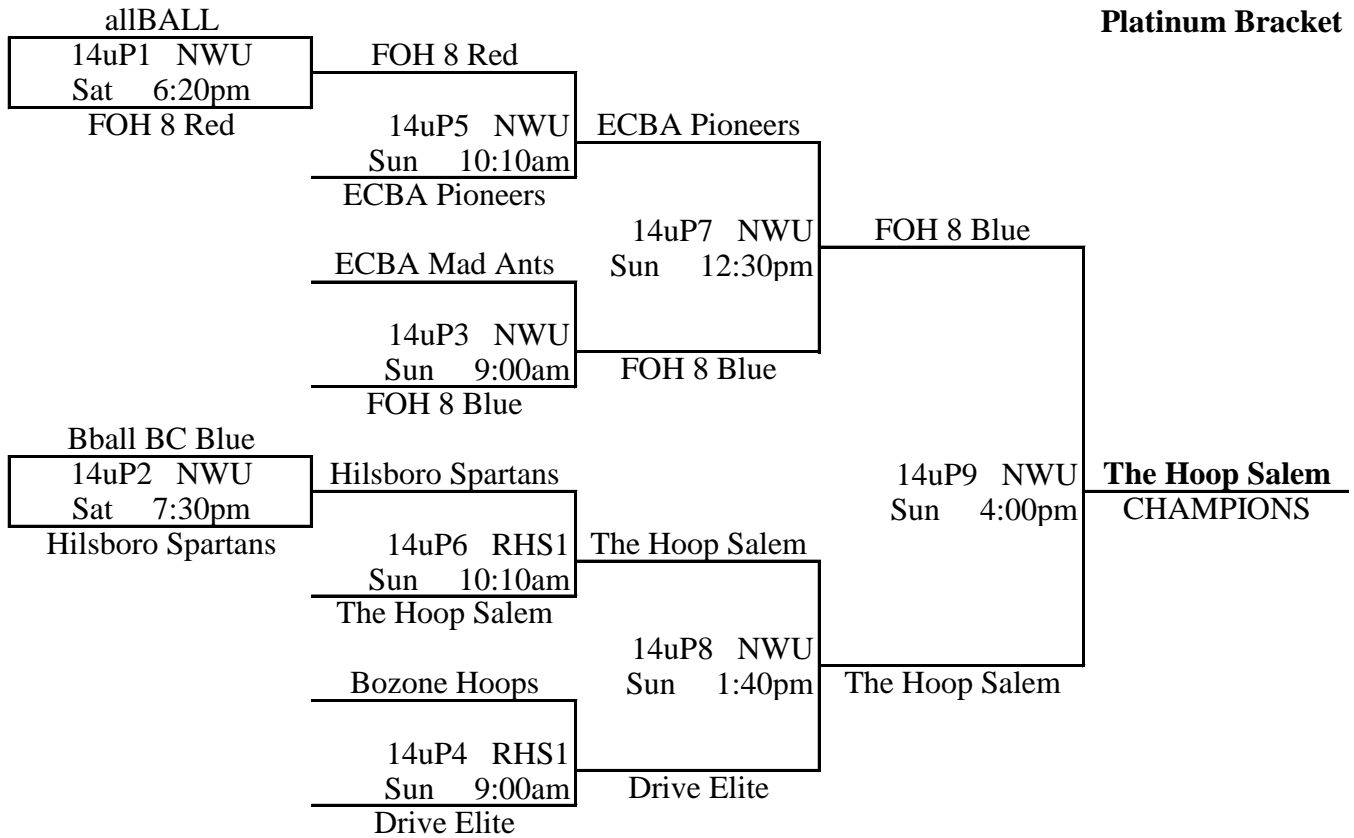

2013 NW Premier Summer Showcase

14u Division

2013 NW Premier Summer Showcase

13u Division

Pool NN		W	L	Place
1	Total Package 7th		3	4
2	FOH 7 Blue	3		1
3	Lil Zags	2	1	2
4	Drive Elite	1	2	3

Pool OO		W	L	Place
1	ECBA Pioneers	2	1	
2	Roots Basketball		3	
3	Renton Dream Team	3		
4	FOH 7 Red	1	2	

19 NN1 v **NN2** 85 Sat 9:00am @ RHS2
40 **NN3** v NN4 36 Sat 10:10am @ RHS2
60 **NN2** v NN3 27 Sat 1:40pm @ RHS2
50 **NN4** v NN1 30 Sat 2:50pm @ RHS2
33 NN1 v **NN3** 56 Sat 5:10pm @ RHS1
67 **NN2** v NN4 56 Sat 6:20pm @ RHS1

59 **OO1** v OO2 32 Sat 9:00am @ RHS3
68 **OO3** v OO4 44 Sat 10:10am @ RHS3
10 OO2 v **OO3** 40 Sat 1:40pm @ RHS3
55 OO4 v **OO1** 63 Sat 2:50pm @ RHS3
66 OO1 v **OO3** 80 Sat 6:20pm @ RHS2
20 OO2 v **OO4** 64 Sat 6:20pm @ RHS3