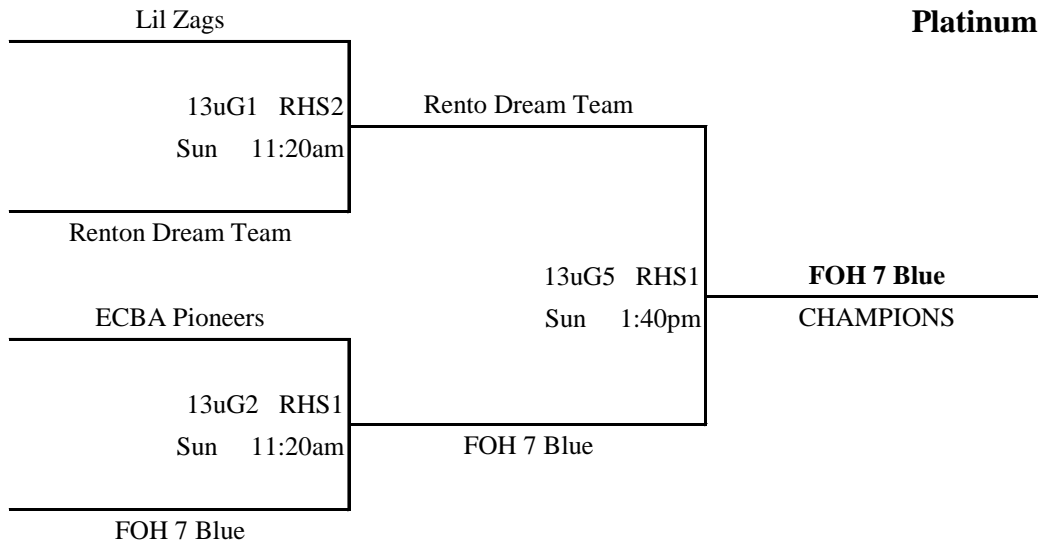

2013 NW Premier Summer Showcase

13u Division

Pool NN		W	L	Place
1	Total Package 7th		3	4
2	FOH 7 Blue	3		1
3	Lil Zags	2	1	2
4	Drive Elite	1	2	3

Pool OO		W	L	Place
1	ECBA Pioneers	2	1	
2	Roots Basketball		3	
3	Renton Dream Team	3		
4	FOH 7 Red	1	2	

19 NN1 v **NN2** 85 Sat 9:00am @ RHS2
40 **NN3** v NN4 36 Sat 10:10am @ RHS2
60 **NN2** v NN3 27 Sat 1:40pm @ RHS2
50 **NN4** v NN1 30 Sat 2:50pm @ RHS2
33 NN1 v **NN3** 56 Sat 5:10pm @ RHS1
67 **NN2** v NN4 56 Sat 6:20pm @ RHS1

59 **OO1** v OO2 32 Sat 9:00am @ RHS3
68 **OO3** v OO4 44 Sat 10:10am @ RHS3
10 OO2 v **OO3** 40 Sat 1:40pm @ RHS3
55 OO4 v **OO1** 63 Sat 2:50pm @ RHS3
66 OO1 v **OO3** 80 Sat 6:20pm @ RHS2
20 OO2 v **OO4** 64 Sat 6:20pm @ RHS3