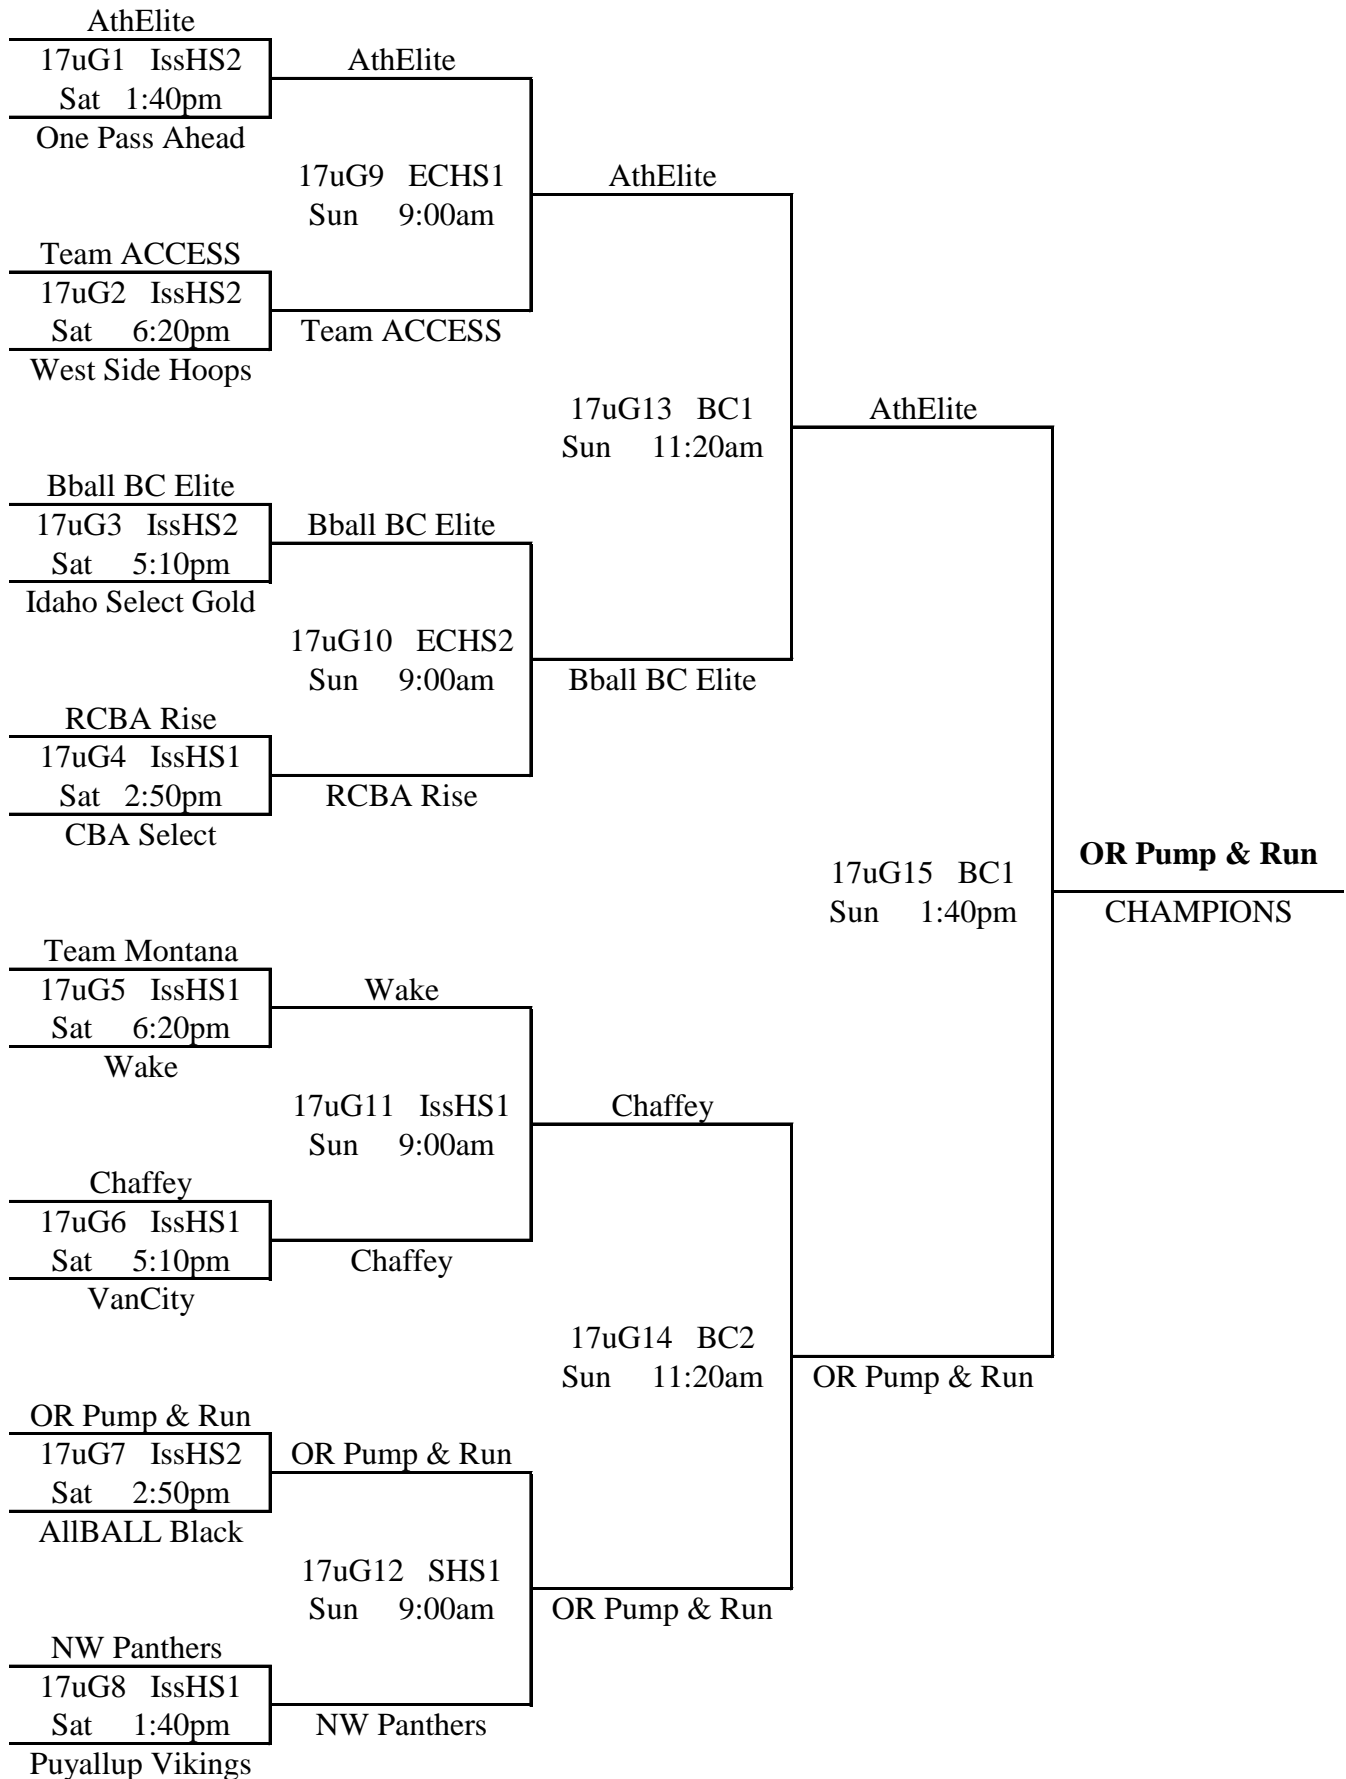

2013 NW Premier Summer Showcase

17u Gold Bracket