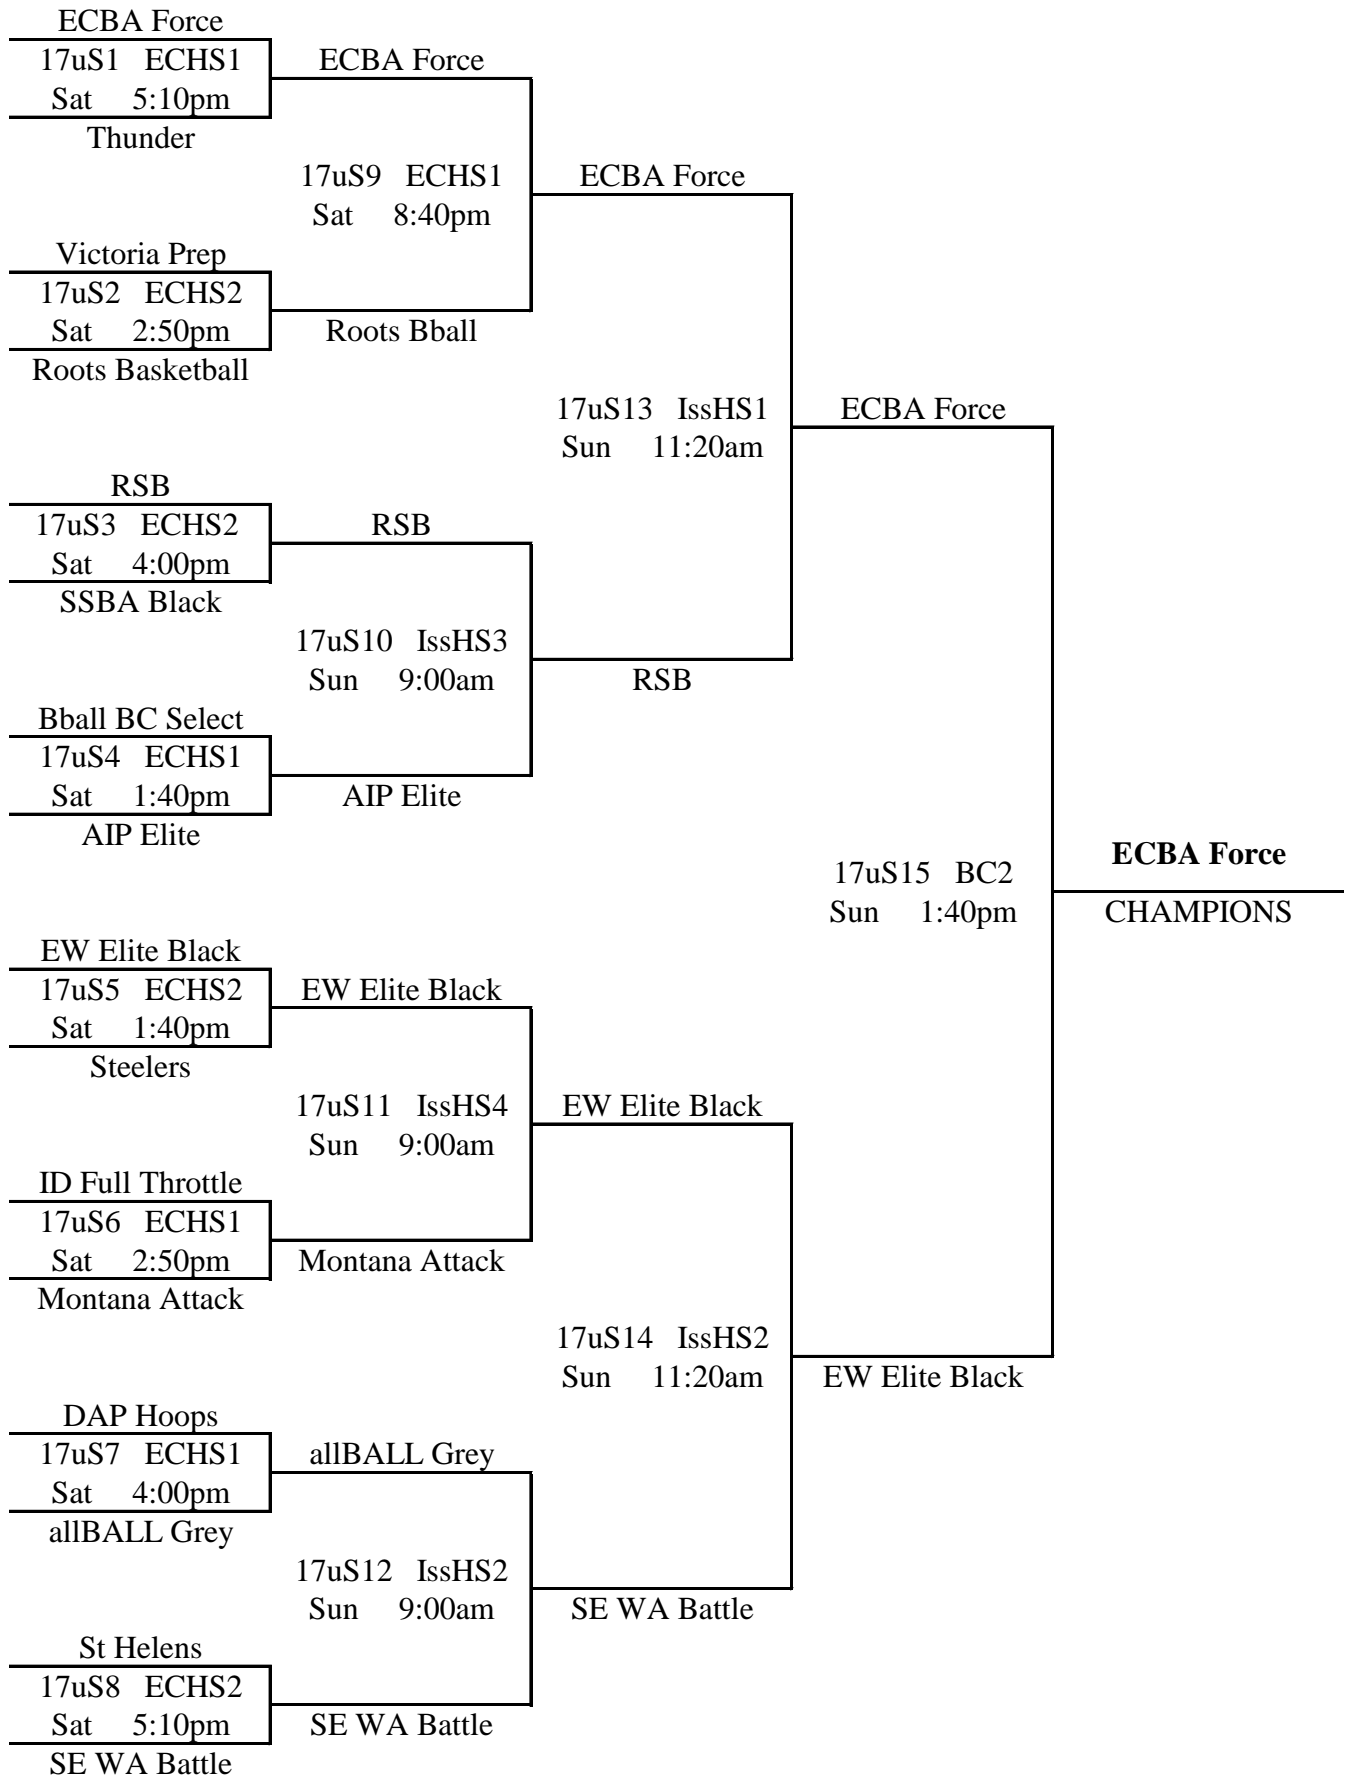

2013 NW Premier Summer Showcase

17u Silver Bracket