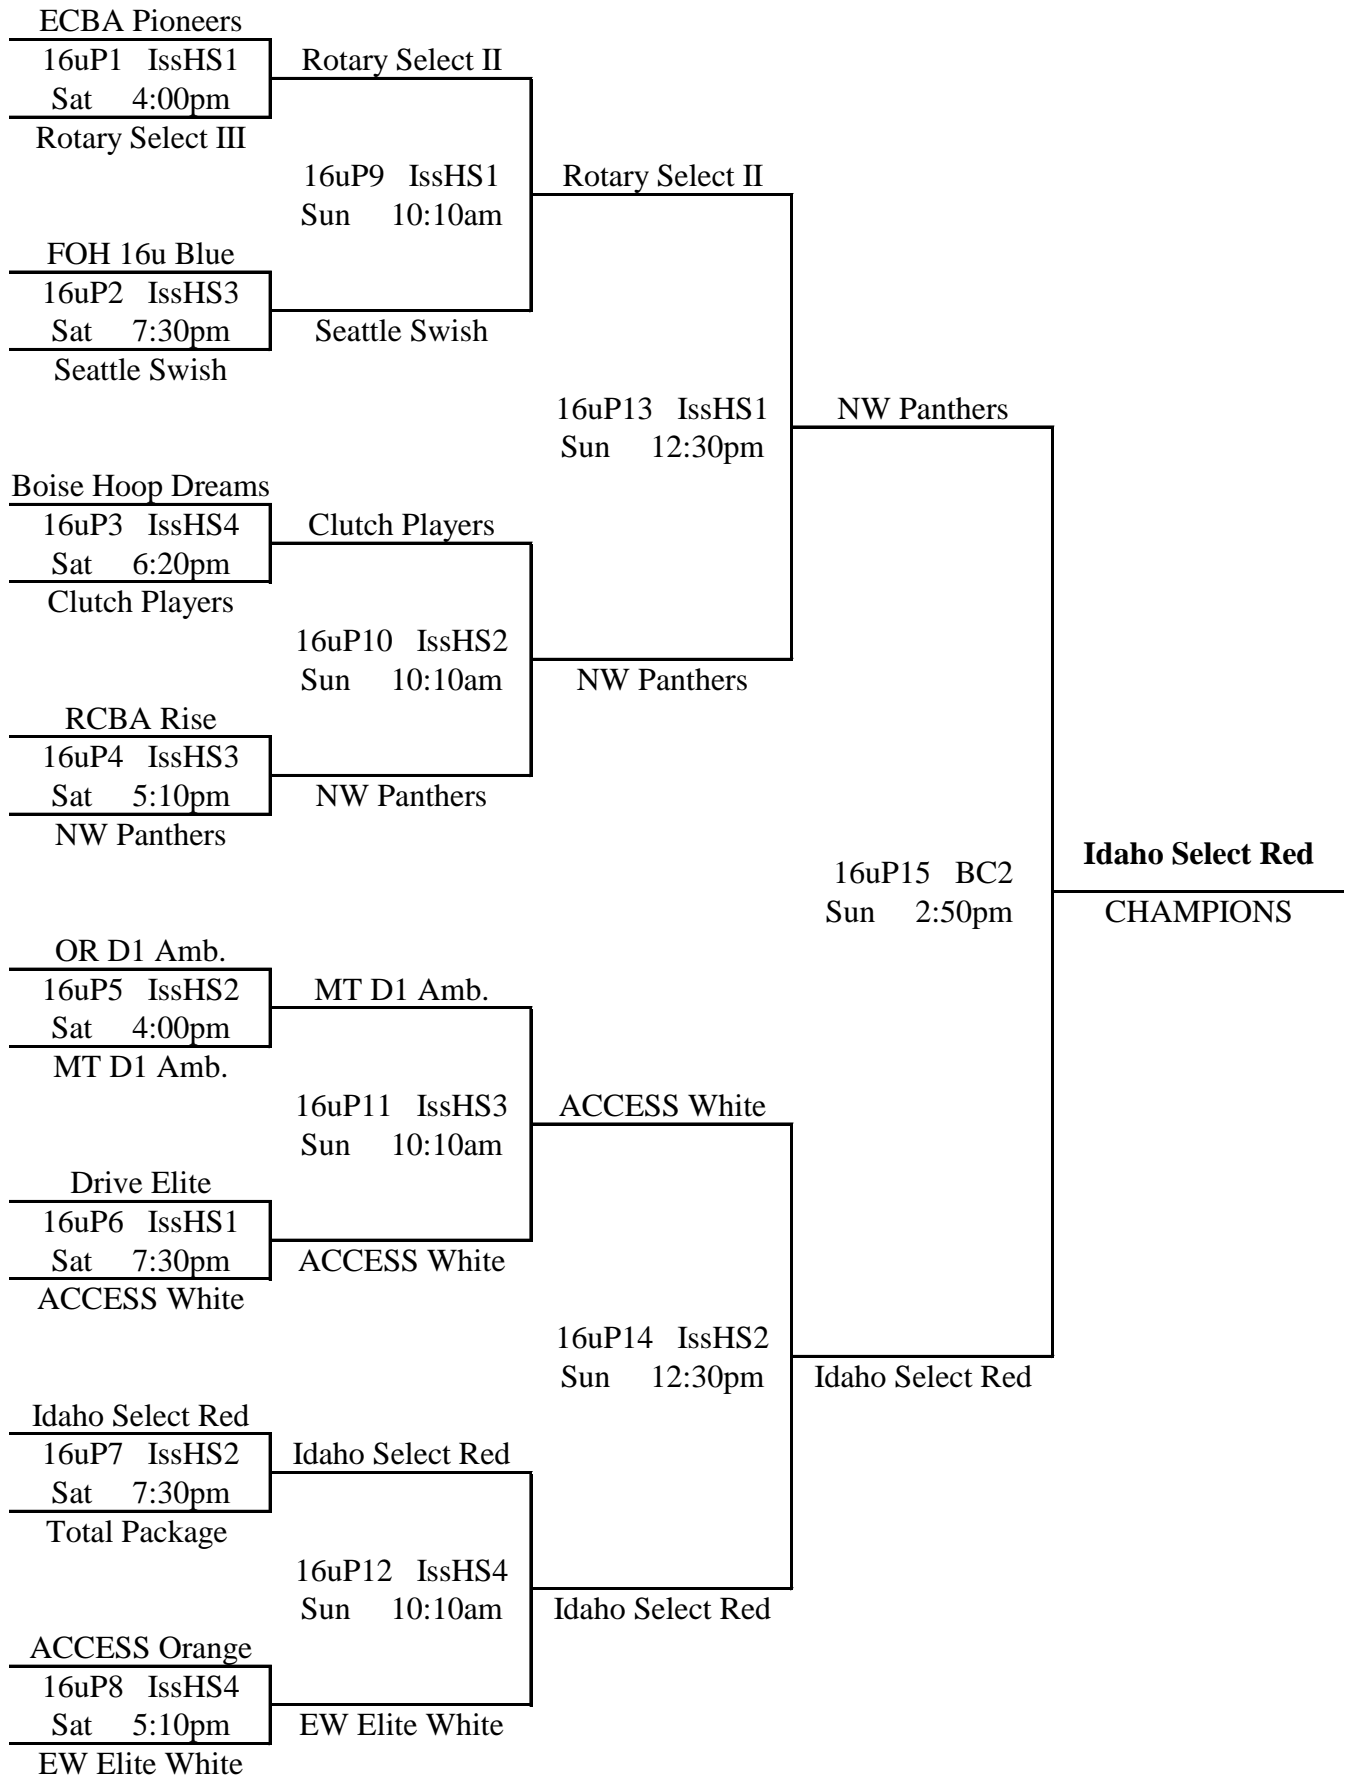

2013 NW Premier Summer Showcase

16u Division

57	<u>O1</u>	v	O2	53	Fri 12:30pm @ IssHS3	62	<u>P1</u>	v	P2	51	Fri 1:40pm @ IssHS3
52	O3	v	<u>O4</u>	64	Fri 12:30pm @ IssHS4	57	P3	v	<u>P4</u>	78	Fri 1:40pm @ IssHS4
53	<u>O2</u>	v	O3	38	Fri 2:50pm @ IssHS3	39	P2	v	<u>P3</u>	67	Fri 4:00pm @ IssHS3
87	<u>O4</u>	v	O1	66	Fri 2:50pm @ IssHS4	70	<u>P4</u>	v	P1	53	Fri 4:00pm @ IssHS4
47	O1	v	<u>O3</u>	49	Sat 9:00am @ IssHS1	57	P1	v	<u>P3</u>	62	Sat 9:00am @ IssHS3
46	O2	v	<u>O4</u>	60	Sat 9:00am @ IssHS2	40	P2	v	<u>P4</u>	64	Sat 9:00am @ IssHS4
53	<u>Q1</u>	v	Q2	42	Fri 5:10pm @ IssHS3	62	R1	v	<u>R2</u>	80	Fri 6:20pm @ IssHS3
68	<u>Q3</u>	v	Q4	45	Fri 5:10pm @ IssHS4	32	R3	v	<u>R4</u>	55	Fri 6:20pm @ IssHS4
36	Q2	v	<u>Q3</u>	62	Fri 7:30pm @ IssHS3	75	<u>R2</u>	v	R3	32	Fri 8:40pm @ IssHS3
62	Q4	v	<u>Q1</u>	68	Fri 7:30pm @ IssHS4	81	<u>R4</u>	v	R1	60	Fri 8:40pm @ IssHS4
60	Q1	v	<u>Q3</u>	75	Sat 10:10am @ IssHS3	60	R1	v	<u>R3</u>	70	Sat 11:20am @ IssHS3
44	Q2	v	<u>Q4</u>	56	Sat 10:10am @ IssHS4	64	R2	v	<u>R4</u>	70	Sat 11:20am @ IssHS4
58	<u>S1</u>	v	S2	38	Fri 12:30pm @ NJH1	50	<u>T1</u>	v	T2	17	Fri 1:40pm @ NJH1
34	S3	v	<u>S4</u>	47	Fri 12:30pm @ NJH2	55	T3	v	<u>T4</u>	61	Fri 1:40pm @ NJH2
74	<u>S2</u>	v	S3	64	Fri 2:50pm @ NJH1	49	T2	v	<u>T3</u>	52	Fri 4:00pm @ NJH1
54	S4	v	<u>S1</u>	61	Fri 2:50pm @ NJH2	34	T4	v	<u>T1</u>	74	Fri 4:00pm @ NJH2
61	<u>S1</u>	v	S3	23	Sat 12:30pm @ IssHS3	64	<u>T1</u>	v	T3	44	Sat 1:40pm @ IssHS3
56	<u>S2</u>	v	S4	49	Sat 12:30pm @ IssHS4	36	T2	v	<u>T4</u>	53	Sat 1:40pm @ IssHS4
72	<u>U1</u>	v	U2	44	Fri 5:10pm @ NJH1	51	V1	v	<u>V2</u>	58	Fri 6:20pm @ NJH1
69	<u>U3</u>	v	U4	44	Fri 5:10pm @ NJH2	40	<u>V3</u>	v	V4	38	Fri 6:20pm @ NJH2
28	U2	v	<u>U3</u>	64	Fri 7:30pm @ NJH1	52	V2	v	<u>V3</u>	63	Fri 8:40pm @ NJH1
49	U4	v	<u>U1</u>	76	Fri 7:30pm @ NJH2	42	<u>V4</u>	v	V1	37	Fri 8:40pm @ NJH2
50	U1	v	<u>U3</u>	66	Sat 2:50pm @ IssHS3	16	V1	v	<u>V3</u>	53	Sat 4:00pm @ IssHS3
71	<u>U2</u>	v	U4	53	Sat 2:50pm @ IssHS4	56	<u>V2</u>	v	V4	40	Sat 4:00pm @ IssHS4

2013 NW Premier Summer Showcase

16u Platinum Bracket