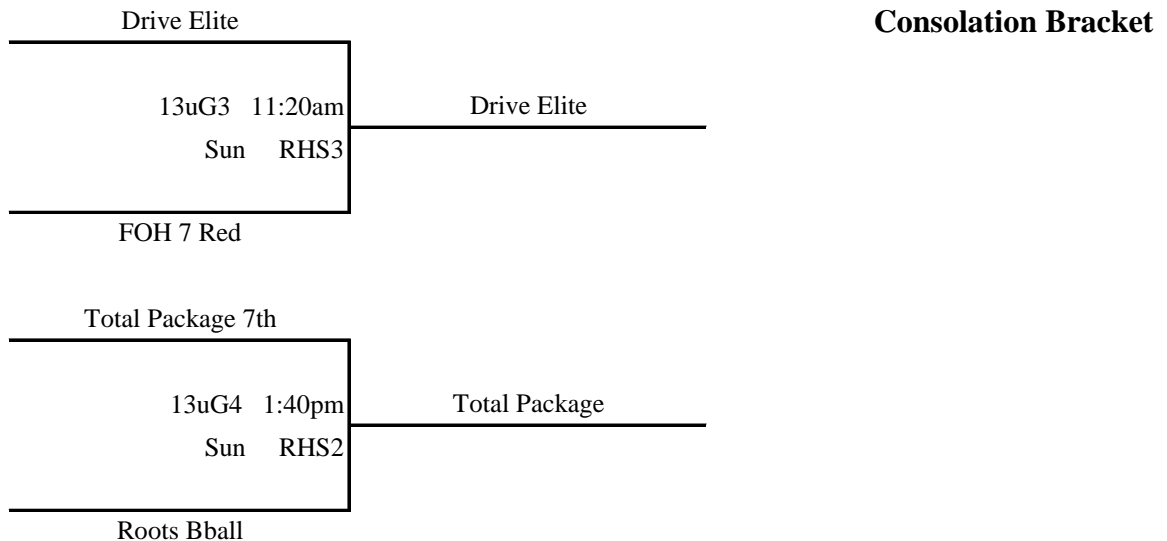

2013 NW Premier Summer Showcase

13u Division

Pool NN		W	L	Place
1	Total Package 7th		3	4
2	FOH 7 Blue	3		1
3	Lil Zags	2	1	2
4	Drive Elite	1	2	3

Pool OO		W	L	Place
1	ECBA Pioneers	2	1	
2	Roots Basketball		3	
3	Renton Dream Team	3		
4	FOH 7 Red	1	2	

19 NN1 v **NN2** 85 Sat 9:00am @ RHS2
40 **NN3** v NN4 36 Sat 10:10am @ RHS2
60 **NN2** v NN3 27 Sat 1:40pm @ RHS2
50 **NN4** v NN1 30 Sat 2:50pm @ RHS2
33 NN1 v **NN3** 56 Sat 5:10pm @ RHS1
67 **NN2** v NN4 56 Sat 6:20pm @ RHS1

59 **OO1** v OO2 32 Sat 9:00am @ RHS3
68 **OO3** v OO4 44 Sat 10:10am @ RHS3
10 OO2 v **OO3** 40 Sat 1:40pm @ RHS3
55 OO4 v **OO1** 63 Sat 2:50pm @ RHS3
66 OO1 v **OO3** 80 Sat 6:20pm @ RHS2
20 OO2 v **OO4** 64 Sat 6:20pm @ RHS3