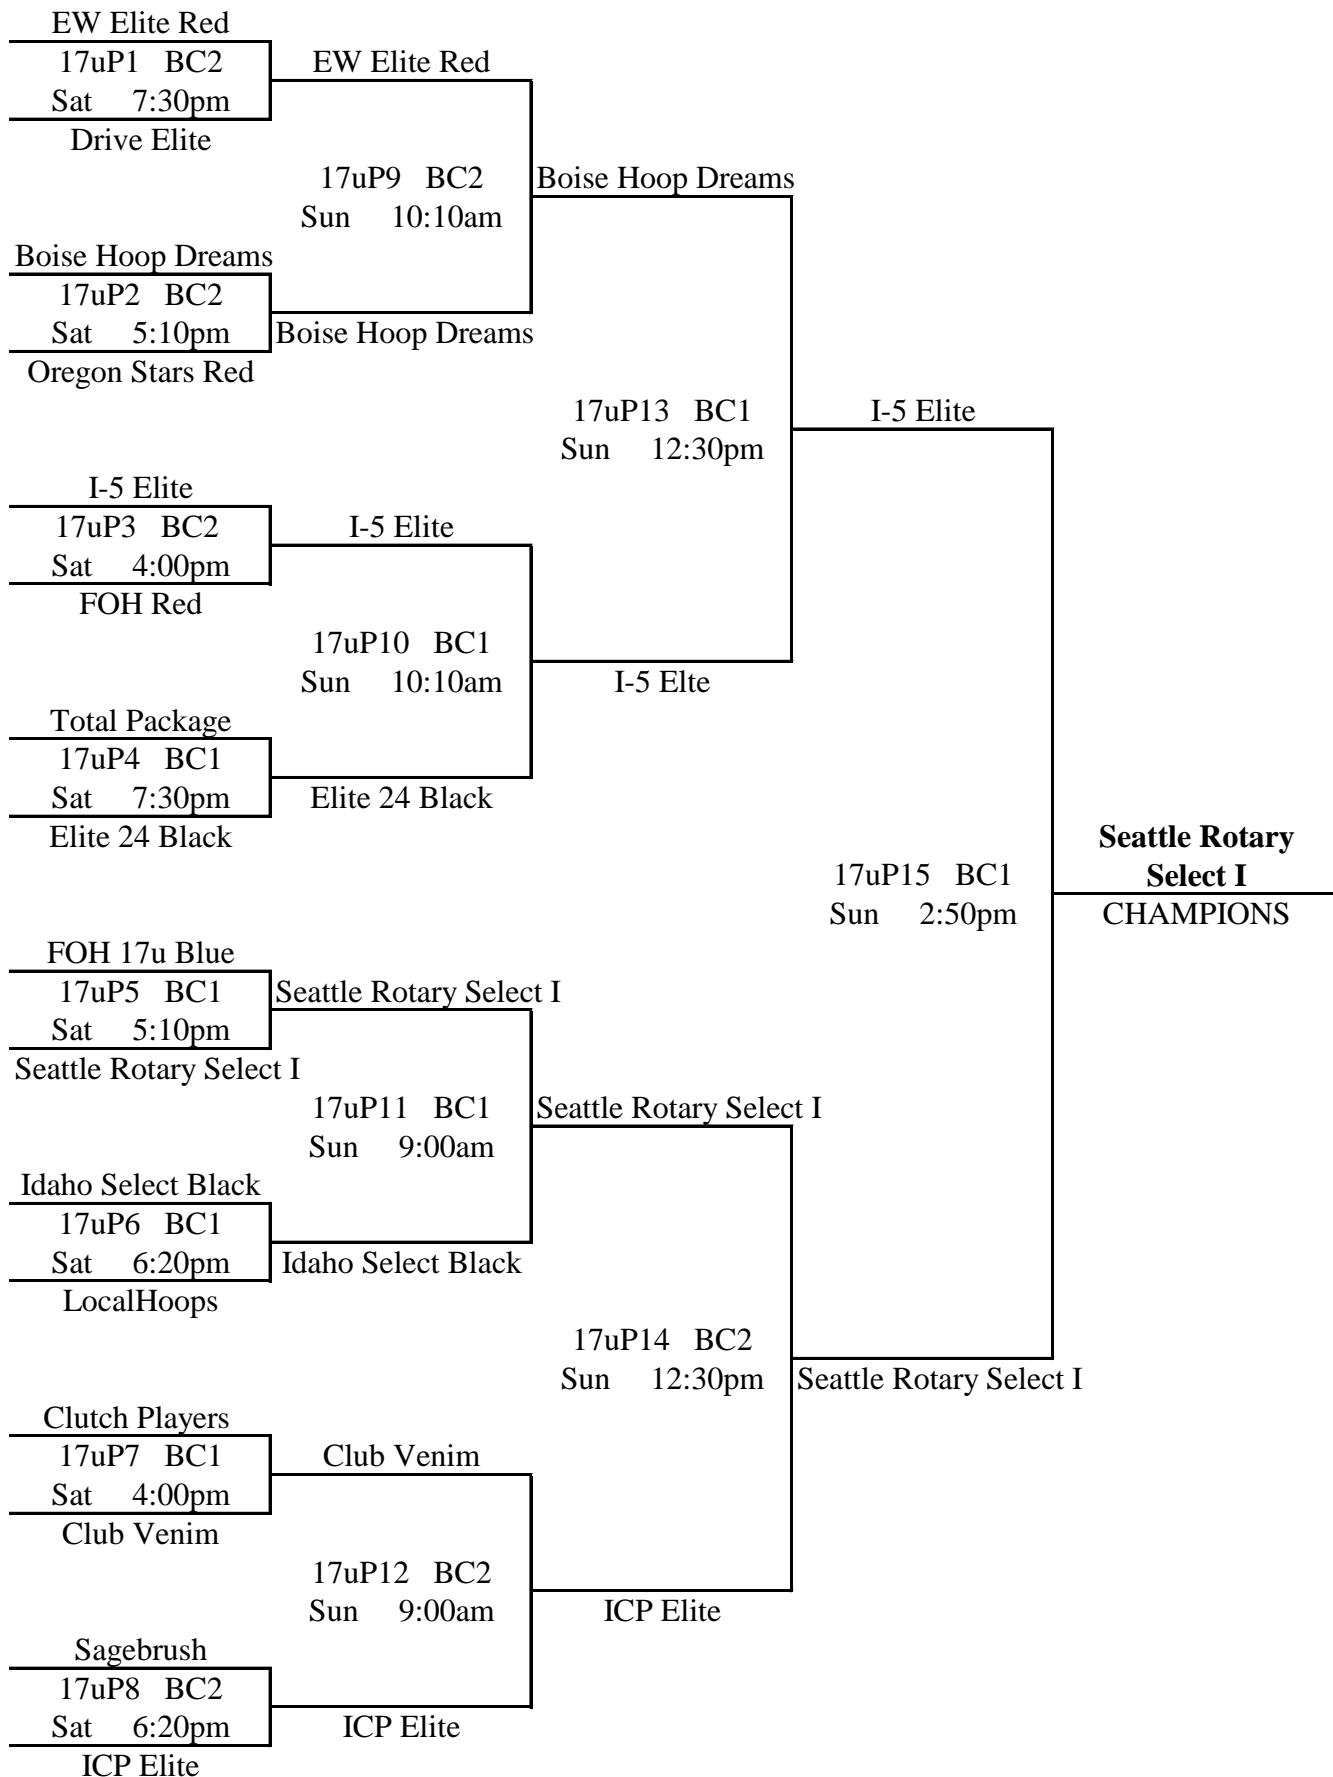

2013 NW Premier Summer Showcase

17u Division

45	A1	v	<u>A2</u>	75	Fri 6:20pm @ BC1	39	B1	v	<u>B2</u>	53	Fri 1:40pm @ BC2
60	A3	v	<u>A4</u>	63	Fri 6:20pm @ BC2	57	<u>B3</u>	v	B4	47	Fri 1:40pm @ BC1
65	<u>A2</u>	v	A3	46	Fri 8:40pm @ BC1	69	<u>B2</u>	v	B3	68	Fri 5:10pm @ BC1
64	<u>A4</u>	v	A1	50	Fri 8:40pm @ BC2	51	B4	v	<u>B1</u>	54	Fri 5:10pm @ BC2
59	<u>A1</u>	v	A3	58	Sat 2:50pm @ BC1	57	<u>B1</u>	v	B3	55	Sat 12:30pm @ BC1
50	<u>A2</u>	v	A4	39	Sat 2:50pm @ BC2	50	B2	v	<u>B4</u>	54	Sat 12:30pm @ BC2
72	C1	v	<u>C2</u>	78	Fri 12:30pm @ BC1	44	D1	v	<u>D2</u>	63	Fri 2:50pm @ BC1
57	<u>C3</u>	v	C4	55	Fri 12:30pm @ BC2	63	<u>D3</u>	v	D4	33	Fri 2:50pm @ BC2
71	<u>C2</u>	v	C3	53	Fri 4:00pm @ BC1	51	D2	v	<u>D3</u>	56	Fri 7:30pm @ BC1
71	<u>C4</u>	v	C1	61	Fri 4:00pm @ BC2	57	D4	v	<u>D1</u>	62	Fri 7:30pm @ BC2
62	C1	v	<u>C3</u>	80	Sat 11:20am @ BC1	33	D1	v	<u>D3</u>	67	Sat 1:40pm @ BC1
59	C2	v	<u>C4</u>	63	Sat 11:20am @ BC2	58	<u>D2</u>	v	D4	46	Sat 1:40pm @ BC2
44	E1	v	<u>E2</u>	64	Fri 12:30pm @ IssHS1	52	F1	v	<u>F2</u>	72	Fri 1:40pm @ IssHS1
59	<u>E3</u>	v	E4	36	Fri 12:30pm @ IssHS2	61	<u>F3</u>	v	F4	34	Fri 1:40pm @ IssHS2
48	<u>E2</u>	v	<u>E3</u>	74	Fri 2:50pm @ IssHS1	68	<u>F2</u>	v	F3	66	Fri 4:00pm @ IssHS1
51	E4	v	<u>E1</u>	60	Fri 2:50pm @ IssHS2	59	F4	v	<u>F1</u>	68	Fri 4:00pm @ IssHS2
69	<u>E1</u>	v	E3	68	Sat 9:00am @ BC1	58	<u>F1</u>	v	F3	36	Sat 10:10am @ BC1
45	E2	v	<u>E4</u>	54	Sat 9:00am @ BC2	78	<u>F2</u>	v	F4	36	Sat 10:10am @ BC2
60	G1	v	<u>G2</u>	75	Fri 5:10pm @ IssHS1	79	<u>H1</u>	v	H2	47	Fri 6:20pm @ IssHS1
51	<u>G3</u>	v	G4	50	Fri 5:10pm @ IssHS2	67	<u>H3</u>	v	H4	65	Fri 6:20pm @ IssHS2
73	<u>G2</u>	v	G3	68	Fri 7:30pm @ IssHS1	60	H2	v	<u>H3</u>	64	Fri 8:40pm @ IssHS1
59	G4	v	<u>G1</u>	64	Fri 7:30pm @ IssHS2	67	<u>H4</u>	v	H1	57	Fri 8:40pm @ IssHS2
48	G1	v	<u>G3</u>	54	Sat 11:20am @ IssHS1	37	H1	v	<u>H3</u>	56	Sat 12:30pm @ IssHS1
75	<u>G2</u>	v	G4	71	Sat 11:20am @ IssHS2	39	H2	v	<u>H4</u>	76	Sat 12:30pm @ IssHS2
44	<u>I1</u>	v	I2	36	Fri 12:30pm @ ECHS1	33	J1	v	<u>J2</u>	73	Fri 1:40pm @ ECHS1
73	<u>I3</u>	v	I4	68	Fri 12:30pm @ ECHS2	61	J3	v	<u>J4</u>	67	Fri 1:40pm @ ECHS2
64	I2	v	<u>I3</u>	82	Fri 2:50pm @ ECHS1	71	<u>J2</u>	v	J3	59	Fri 4:00pm @ ECHS1
32	I4	v	<u>I1</u>	53	Fri 2:50pm @ ECHS2	71	<u>J4</u>	v	J1	43	Fri 4:00pm @ ECHS2
63	<u>I1</u>	v	I3	48	Sat 9:00am @ ECHS1	44	J1	v	<u>J3</u>	60	Sat 10:10am @ ECHS1
40	I2	v	<u>I4</u>	68	Sat 9:00am @ ECHS2	55	<u>J2</u>	v	J4	52	Sat 10:10am @ ECHS2
52	<u>K1</u>	v	K2	48	Fri 5:10pm @ ECHS1	61	<u>L1</u>	v	L2	44	Fri 6:20pm @ ECHS1
60	<u>K3</u>	v	K4	51	Fri 5:10pm @ ECHS2	65	L3	v	<u>L4</u>	68	Fri 6:20pm @ ECHS2
47	K2	v	<u>K3</u>	75	Fri 7:30pm @ ECHS1	81	<u>L2</u>	v	L3	74	Fri 8:40pm @ ECHS1
67	K4	v	<u>K1</u>	71	Fri 7:30pm @ ECHS2	34	L4	v	<u>L1</u>	76	Fri 8:40pm @ ECHS2
54	K1	v	<u>K3</u>	65	Sat 11:20am @ ECHS1	50	<u>L1</u>	v	L3	40	Sat 12:30pm @ ECHS1
51	K2	v	<u>K4</u>	57	Sat 11:20am @ ECHS2	70	<u>L2</u>	v	L4	62	Sat 12:30pm @ ECHS2
51	<u>M1</u>	v	M2	26	Fri 12:30pm @ SHS1	53	N1	v	<u>N2</u>	55	Fri 1:40pm @ SHS1
56	M2	v	<u>M3</u>	71	Fri 2:50pm @ SHS1	58	N2	v	<u>N3</u>	59	Fri 4:00pm @ SHS1
61	<u>M3</u>	v	M1	38	Fri 5:10pm @ SHS2	76	<u>N3</u>	v	N1	68	Fri 6:20pm @ SHS1
						59	M1	v	<u>N1</u>	64	Sat 10:10am @ IssHS1
						46	M2	v	<u>N2</u>	73	Sat 10:10am @ IssHS2
						63	<u>M3</u>	v	N3	40	Sat 1:40pm @ SHS2

2013 NW Premier Summer Showcase

17u Platinum Bracket