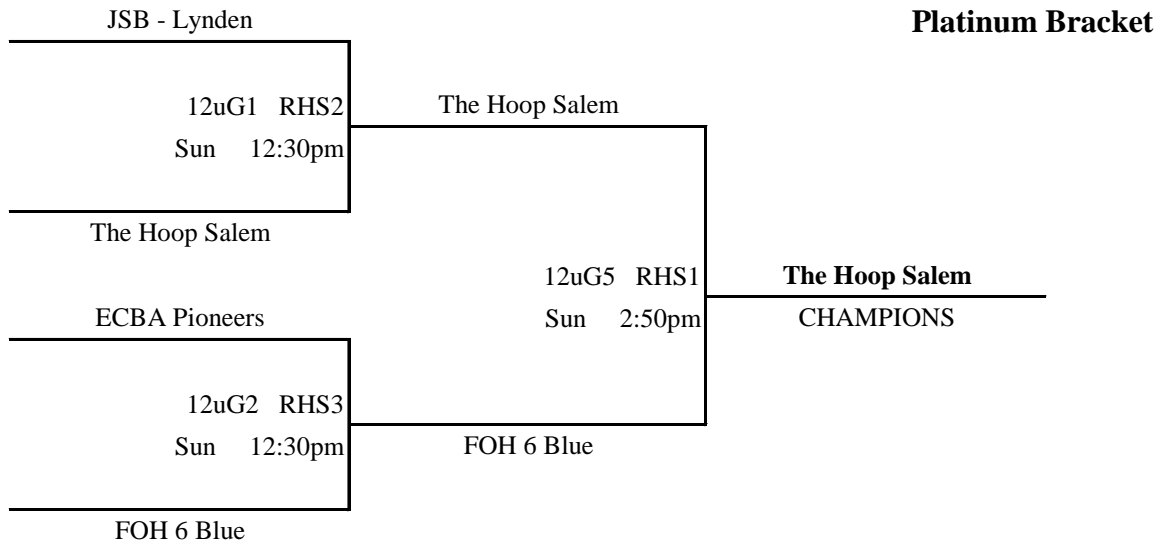

2013 NW Premier Summer Showcase

12u Division

Pool PP		W	L	Place
1	JSB - Lynden	2	1	2
2	Elite 24	1	2	3
3	FOH 6 Blue	3		1
4	Drive Elite		3	4

Pool QQ		W	L	Place
1	FOH 5 Blue		3	4
2	The Hoop Salem	3		1
3	ECBA Pioneers	2	1	2
4	FOH 6 Red	1	2	3

48 **PP1** v PP2 38 Sat 11:20am @ RHS2
67 **PP3** v PP4 16 Sat 12:30pm @ RHS2
36 PP2 v **PP3** 76 Sat 4:00pm @ RHS2
27 PP4 v **PP1** 69 Sat 5:10pm @ RHS2
52 PP1 v **PP3** 59 Sat 7:30pm @ RHS1
36 **PP2** v PP4 33 Sat 7:30pm @ RHS2

49 QQ1 v **QQ2** 70 Sat 11:20am @ RHS3
44 QQ3 v QQ4 38 Sat 12:30pm @ RHS3
59 **QQ2** v QQ3 54 Sat 4:00pm @ RHS3
43 **QQ4** v QQ1 41 Sat 5:10pm @ RHS3
35 QQ1 v **QQ3** 45 Sat 8:40pm @ RHS1
61 **QQ2** v QQ4 34 Sat 8:40pm @ RHS2