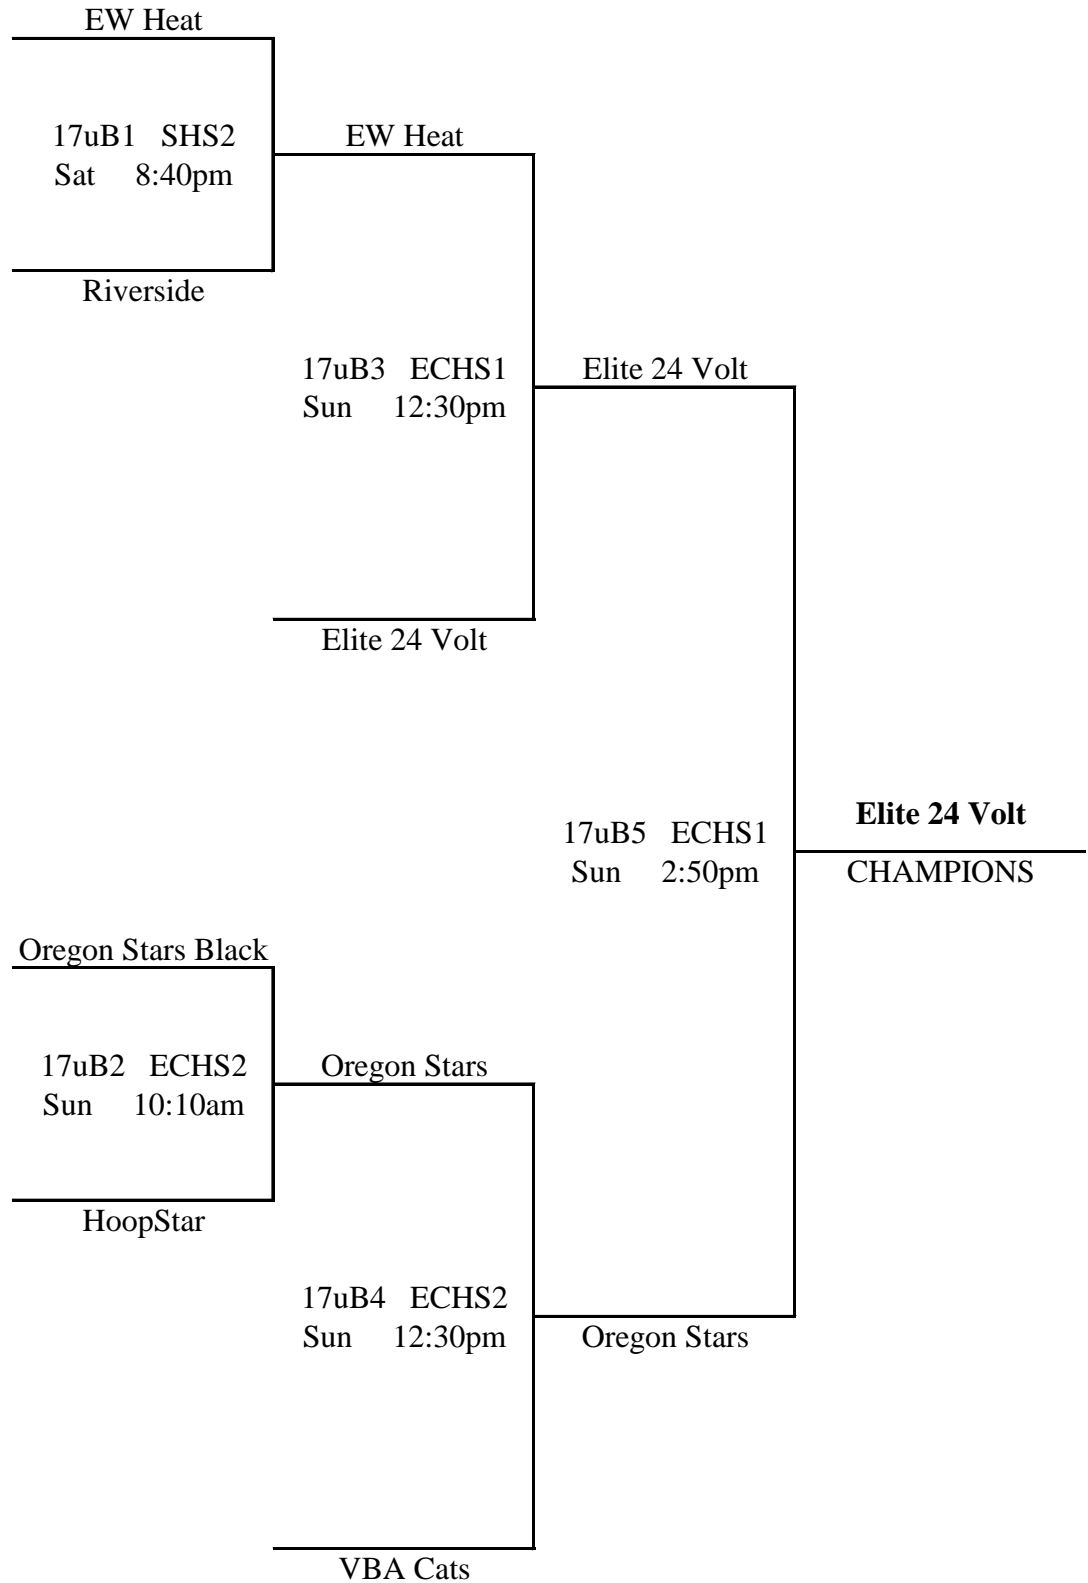

2013 NW Premier Summer Showcase

17u Bronze Bracket

2013 NW Premier Summer Showcase

16u Division

Pool O

W L Place

	W	L	Place
1 Team ACCESS Orange	1	2	3
2 Drive Elite	1	2	2
3 Oregon Ice	1	2	4
4 Rotary Select II	3		1

Pool P

W L Place

	W	L	Place
1 Oregon D1 Ambassadors	1	2	3
2 Basketball BC Elite		3	4
3 Idaho Select Red	2	1	2
4 NW Panthers	3		1

Pool Q

W L Place

	W	L	Place
1 Boise Hoop Dreams	2	1	2
2 LocalHOOPS		3	4
3 Montana D1 Ambassadors	3		1
4 ECBA Pioneers	1	2	3

Pool R

W L Place

	W	L	Place
1 NW Greyhounds		3	4
2 FOH Blue	2	1	2
3 RCBA Rise	1	2	3
4 EW Elite White	3		1

Pool S

W L Place

	W	L	Place
1 Seattle Swish	3		1
2 Elite 24	2	1	2
3 Basketball BC Select		3	4
4 Idaho Select White	1	2	3

Pool T

W L Place

	W	L	Place
1 Clutch Players Navy	3		1
2 3D Basketball Elite		3	4
3 FOH Red	1	2	3
4 HoopStar	2	1	2

Pool U

W L Place

	W	L	Place
1 ESA Gold	2	1	2
2 allBALL	1	2	3
3 Team ACCESS White	3		1
4 Roots Basketball		3	4

Pool V

W L Place

	W	L	Place
1 One Pass Ahead		3	4
2 The Hoop Salem	2	1	2
3 Total Package White	3		1
4 AthElite	1	2	3