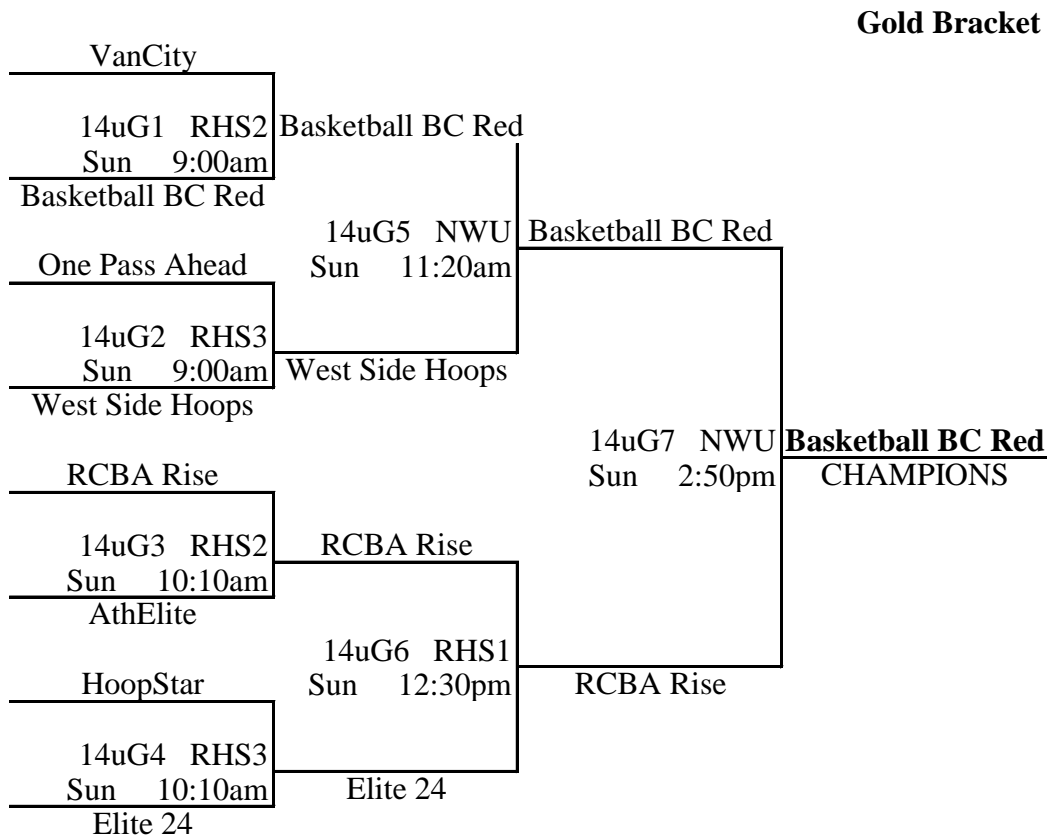

2013 NW Premier Summer Showcase

14u Division

2013 NW Premier Summer Showcase

13u Division

Pool NN		W	L	Place
1	Total Package 7th		3	4
2	FOH 7 Blue	3		1
3	Lil Zags	2	1	2
4	Drive Elite	1	2	3

Pool OO		W	L	Place
1	ECBA Pioneers	2	1	
2	Roots Basketball		3	
3	Renton Dream Team	3		
4	FOH 7 Red	1	2	

19 NN1 v **NN2** 85 Sat 9:00am @ RHS2
40 **NN3** v NN4 36 Sat 10:10am @ RHS2
60 **NN2** v NN3 27 Sat 1:40pm @ RHS2
50 **NN4** v NN1 30 Sat 2:50pm @ RHS2
33 NN1 v **NN3** 56 Sat 5:10pm @ RHS1
67 **NN2** v NN4 56 Sat 6:20pm @ RHS1

59 **OO1** v OO2 32 Sat 9:00am @ RHS3
68 **OO3** v OO4 44 Sat 10:10am @ RHS3
10 OO2 v **OO3** 40 Sat 1:40pm @ RHS3
55 OO4 v **OO1** 63 Sat 2:50pm @ RHS3
66 OO1 v **OO3** 80 Sat 6:20pm @ RHS2
20 OO2 v **OO4** 64 Sat 6:20pm @ RHS3