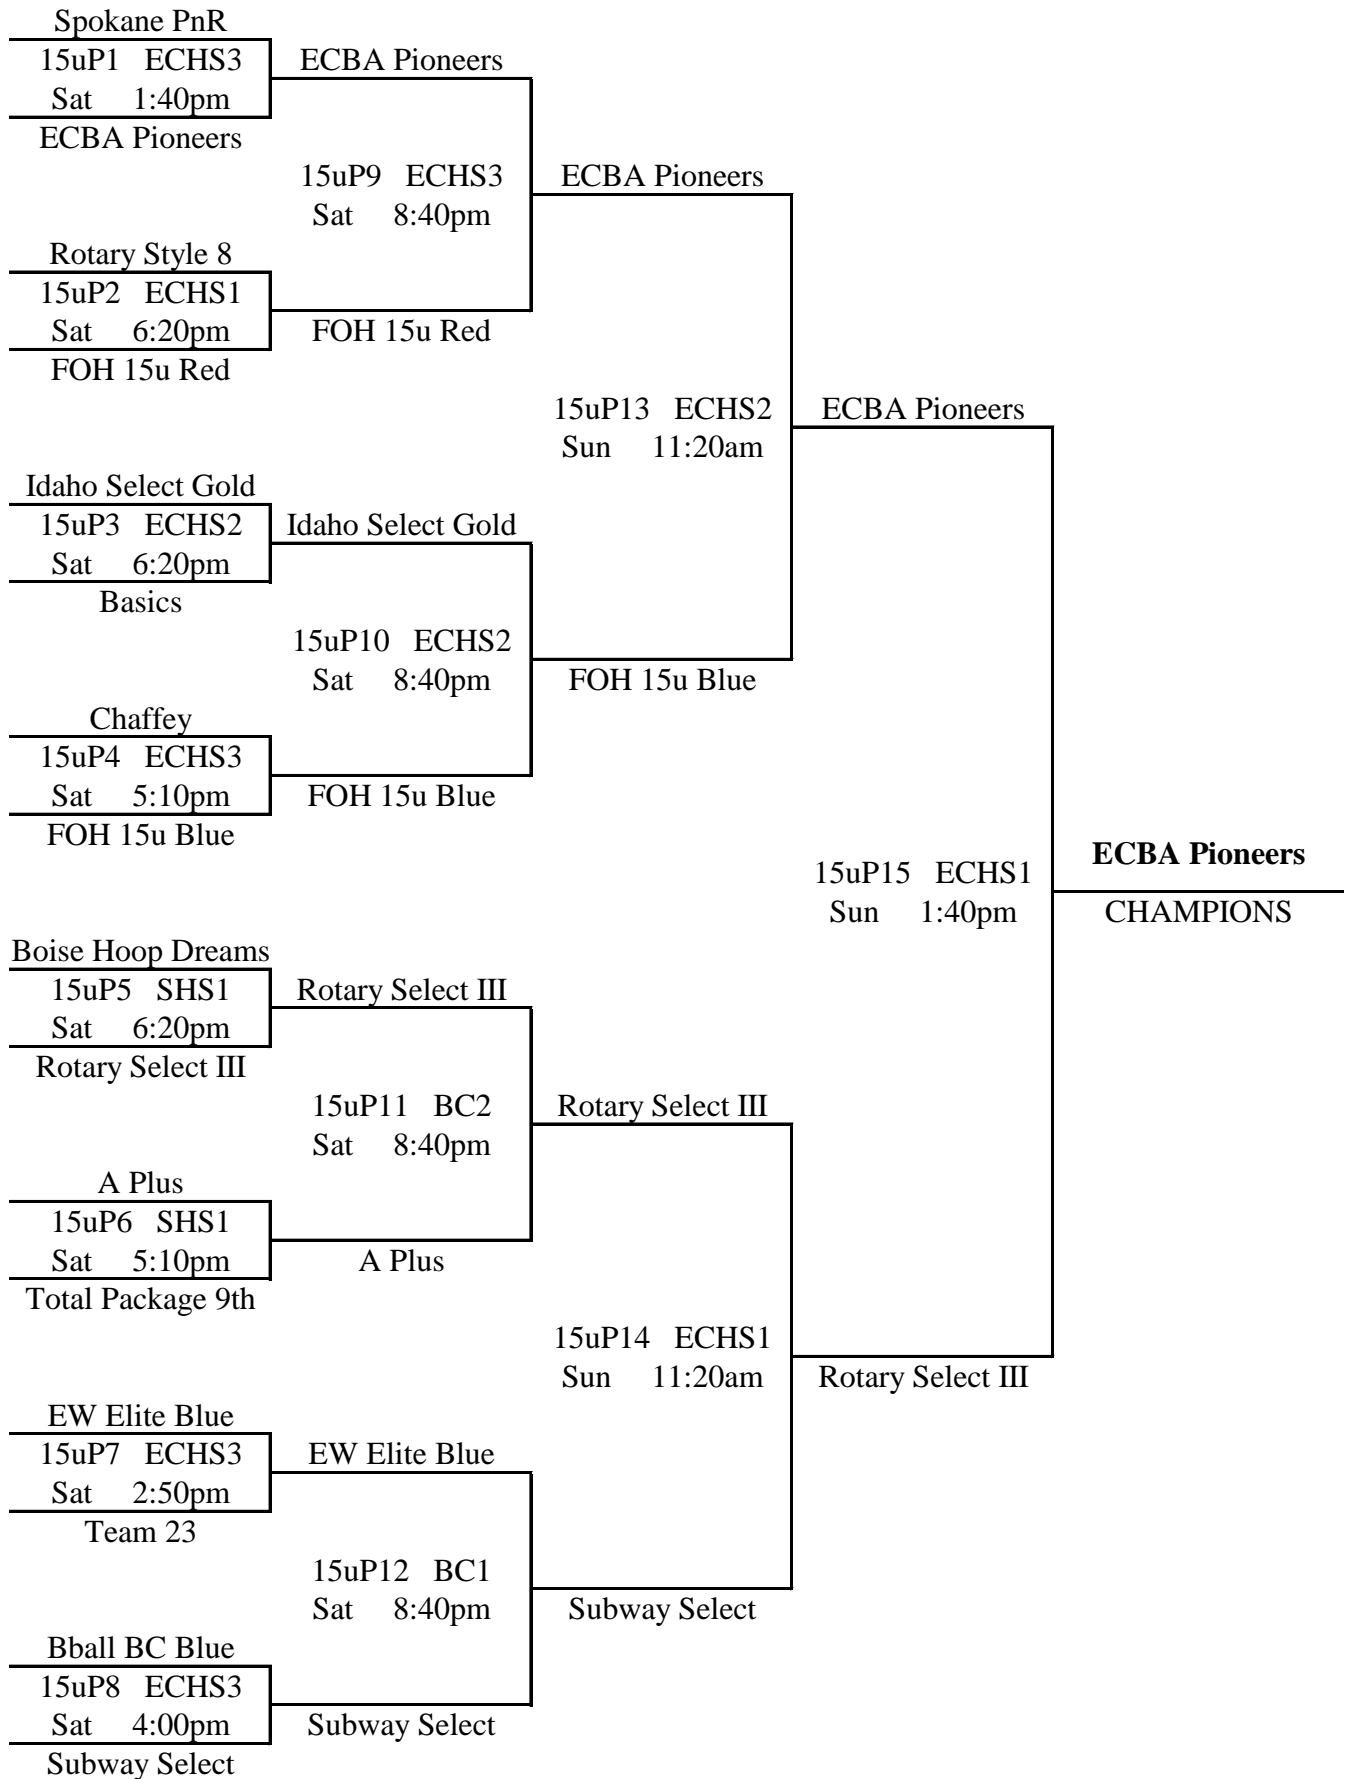

2013 NW Premier Summer Showcase

15u Division

71	<u>AA1</u>	v	AA2	56	Fri 12:30pm @ NWU	BB1	v	BB2		Fri 2:50pm @ NWU	
70	<u>AA3</u>	v	AA4	62	Fri 1:40pm @ NWU	64	<u>BB3</u>	v	BB4	47	Fri 4:00pm @ NWU
55	AA2	v	<u>AA3</u>	66	Fri 5:10pm @ NWU	66	<u>BB2</u>	v	BB3	50	Fri 7:30pm @ NWU
36	AA4	v	<u>AA1</u>	74	Fri 6:20pm @ NWU	51	BB4	v	<u>BB1</u>	55	Fri 8:40pm @ NWU
57	<u>AA1</u>	v	AA3	38	Sat 9:00am @ ECHS3	55	<u>BB1</u>	v	BB3	42	Sat 10:10am @ SHS1
68	AA2	v	<u>AA4</u>	76	Sat 10:10am @ ECHS3	71	<u>BB2</u>	v	BB4	42	Sat 10:10am @ SHS2
42	CC1	v	<u>CC2</u>	57	Fri 12:30pm @ ECHS3	56	DD1	v	<u>DD2</u>	62	Fri 2:50pm @ ECHS3
47	<u>CC3</u>	v	CC4	28	Fri 1:40pm @ ECHS3	36	DD3	v	<u>DD4</u>	62	Fri 4:00pm @ ECHS3
49	CC2	v	<u>CC3</u>	59	Fri 5:10pm @ ECHS3	41	DD2	v	<u>DD3</u>	55	Fri 7:30pm @ ECHS3
70	<u>CC4</u>	v	CC1	32	Fri 6:20pm @ ECHS3	75	<u>DD4</u>	v	DD1	68	Fri 8:40pm @ ECHS3
33	CC1	v	<u>CC3</u>	59	Sat 9:00am @ SHS1	54	<u>DD1</u>	v	DD3	52	Sat 11:20am @ SHS1
66	<u>CC2</u>	v	CC4	50	Sat 9:00am @ SHS2	54	DD2	v	<u>DD4</u>	77	Sat 11:20am @ SHS2
41	EE1	v	<u>EE2</u>	58	Fri 2:50pm @ SHS2	60	<u>FF1</u>	v	FF2	27	Fri 5:10pm @ SHS1
33	EE3	v	<u>EE4</u>	44	Fri 4:00pm @ SHS2	44	<u>FF3</u>	v	FF4	41	Fri 6:20pm @ SHS2
76	EE2	v	EE3	38	Fri 7:30pm @ SHS2	35	FF2	v	<u>FF3</u>	80	Fri 8:40pm @ SHS2
63	EE4	v	EE1	61	Fri 7:30pm @ SHS1	64	<u>FF4</u>	v	FF1	50	Fri 8:40pm @ SHS1
80	<u>EE2</u>	v	EE4	70	Sat 1:40pm @ SHS1	47	FF1	v	<u>FF3</u>	65	Sat 2:50pm @ SHS1
44	<u>EE1</u>	v	EE3	30	Sat 2:50pm @ SHS2		FF2	v	FF4		Sat 4:00pm @ SHS2
61	GG1	v	<u>GG2</u>	70	Fri 12:30pm @ RHS1	39	HH1	v	<u>HH2</u>	59	Fri 2:50pm @ RHS1
26	GG3	v	<u>GG4</u>	39	Fri 1:40pm @ RHS1	58	<u>HH3</u>	v	HH4	41	Fri 4:00pm @ RHS1
51	<u>GG2</u>	v	GG3	34	Fri 5:10pm @ RHS1	76	<u>HH2</u>	v	HH3	56	Fri 7:30pm @ RHS1
49	<u>GG4</u>	v	GG1	35	Fri 6:20pm @ RHS1	59	HH4	v	<u>HH1</u>	70	Fri 8:40pm @ RHS1
52	<u>GG1</u>	v	GG3	47	Sat 12:30pm @ SHS1	65	HH1	v	<u>HH3</u>	75	Sat 11:20pm @ ECHS3
62	<u>GG2</u>	v	GG4	57	Sat 12:30pm @ SHS2	65	<u>HH2</u>	v	HH4	41	Sat 12:30pm @ ECHS3

2013 NW Premier Summer Showcase

15u Platinum Bracket