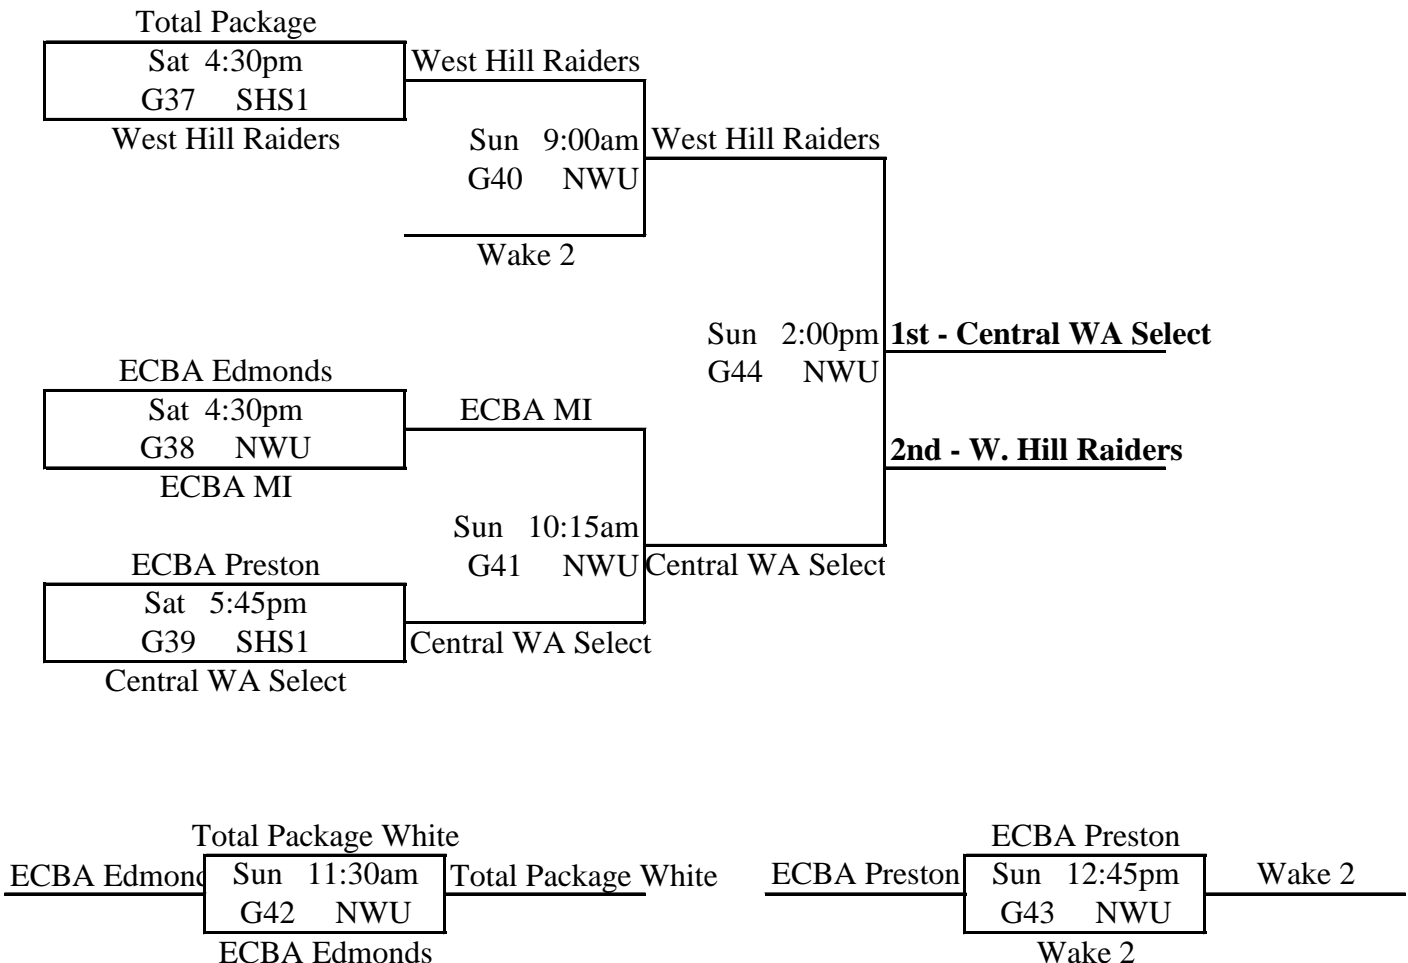

2012 NW Premier Spring Showcase

IntHS = Interlake HS   IssHS = Issaquah HS   NWU = Northwest Univ.   SHS = Sammamish HS

17u Bronze Division

4/18/2012

Pool M

1. Central WA Select
2. West Hill Raiders
3. ECBA Edmonds

Pool N

1. Wake 2
2. Total Package White
3. ECBA Preston
4. ECBA MI

M2 v M3   Fri. 7:40pm @ IssHS2
M1 v M2   Sat. 11:30am @ IntHS1
M3 v M1   Sat. 2:00pm @ IntHS2

N3 v N1   Fri. 6:30pm @ IssHS2
N4 v N2   Fri. 6:30pm @ IssHS1
N1 v N4   Sat. 9:00am @ IntHS1
N2 v N3   Sat. 10:15am @ IntHS 1