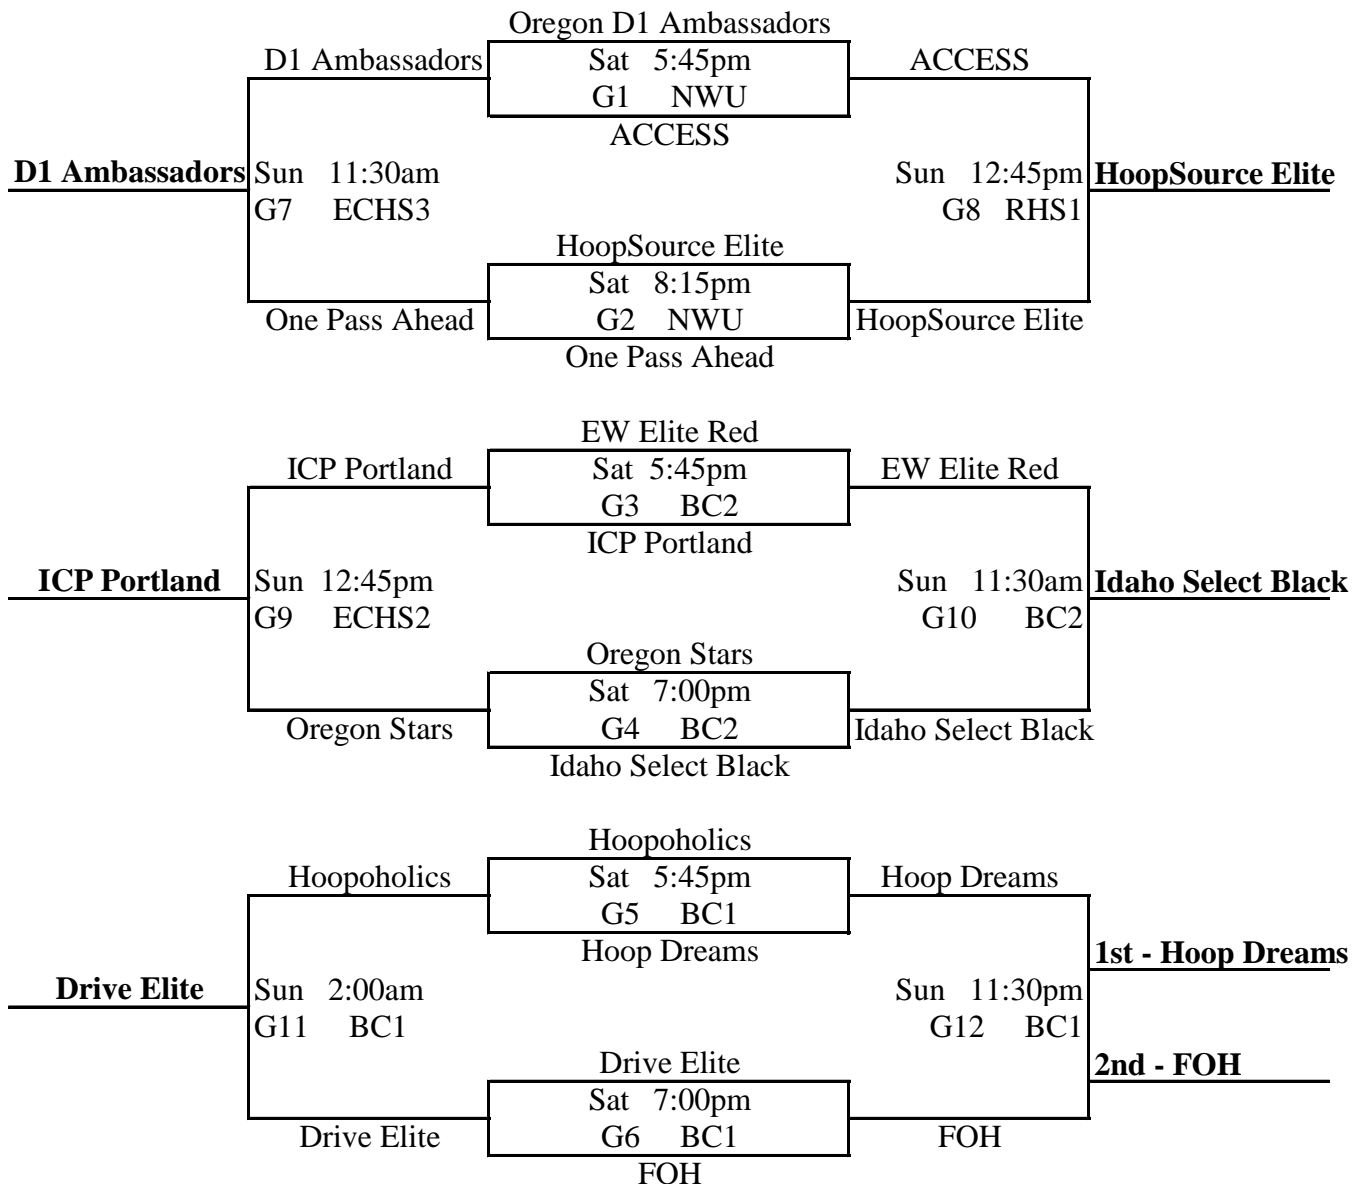

2012 NW Premier Spring Showcase

BC = Bellevue College

NWU = Northwest Univ.

4/18/2012

17u Platinum Division

<u>Pool A</u>	<u>Pool B</u>	<u>Pool C</u>	<u>Pool D</u>
1. Bskb Travelers-Hoopholics	1. ACCESS	1. Chaffey	1. FOH
2. EW Elite Red	2. Hoop Dreams	2. Drive Elite	2. Idaho Select Black
3. OR D1 Ambassadors	3. ICP Portland	3. HoopSource Elite	3. One Pass Ahead

A1 v A2 Fri. 7:40pm @ BC1
A3 v A1 Sat. 9:00am @ BC1
A2 v A3 Sat. 11:30am @ BC2

C2 v C3 Sat. 11:30am @ BC1
C3 v C1 Sat. 2:00pm @ BC2
C1 v C2 Sat. 4:30pm @ BC2

B1 v B2 Fri. 8:50pm @ BC1
B3 v B1 Sat. 10:15am @ BC1
B2 v B3 Sat. 2:00pm @ BC1

D1 v D2 Fri. 6:30pm @ BC1
D2 v D3 Sat. 12:45 @ BC1
D3 v D1 Sat. 3:15pm @ BC1