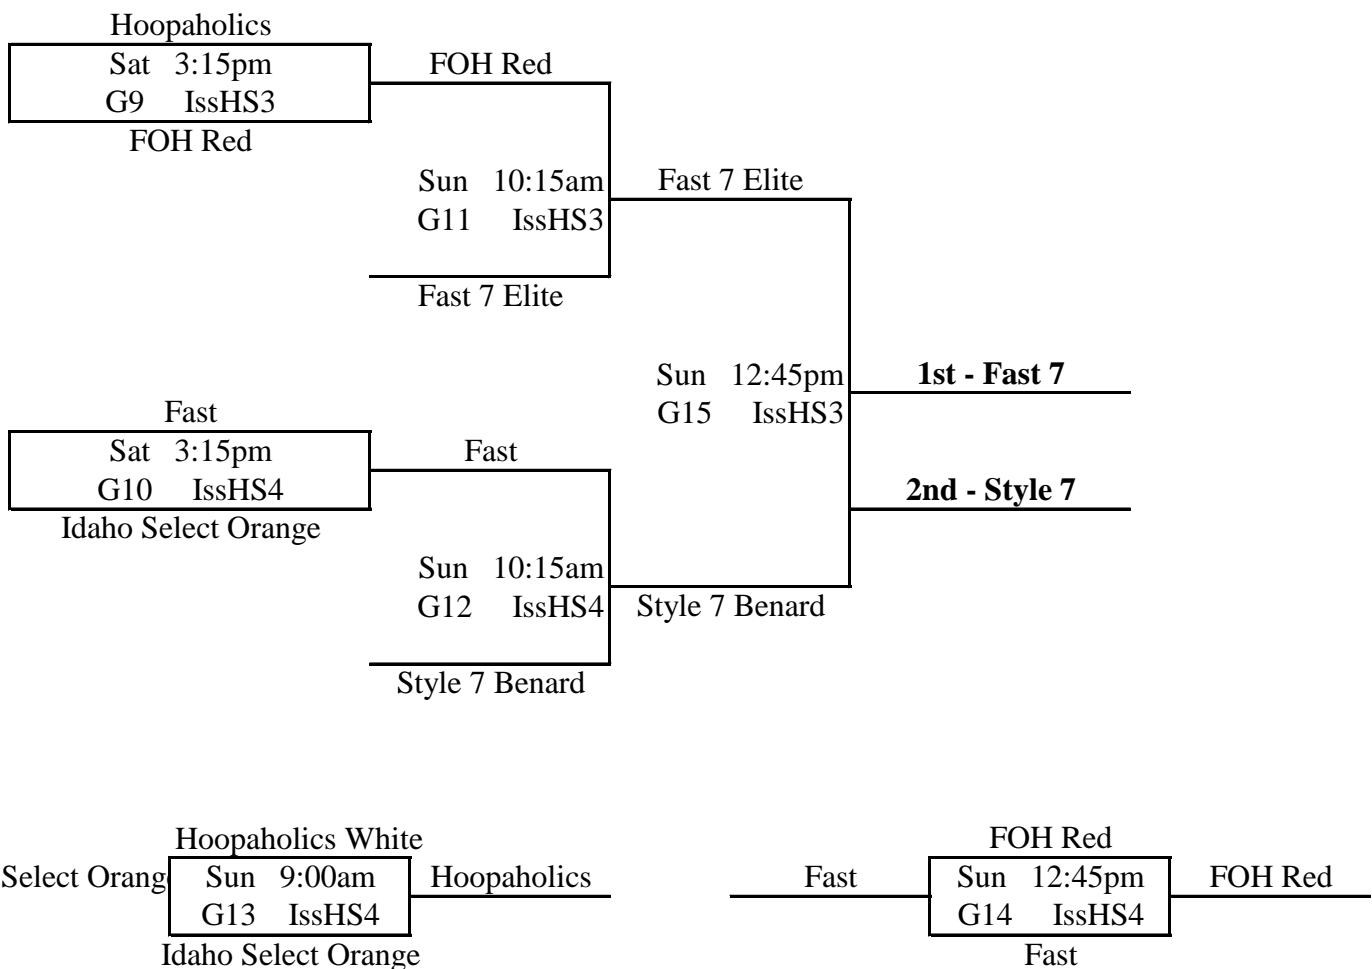

2012 NW Premier Spring Showcase

IssHS = Issaquah HS

14u Gold Division

4/18/2012

Pool GG

1. Fast 7 Elite
2. Idaho Select Orange
3. Hoopaholics White

Pool HH

1. Fast
2. Style 7 Benard
3. FOH Red

GG1 v GG2   Fri. 8:50pm @ IssHS4
GG3 v **GG1**   Sat. 10:15am @ IssHS4
GG2 v GG3   Sat. 12:45pm @ IssHS3

HH1 v **HH2**   Sat. 9:00am @ IssHS4
HH3 v HH1   Sat. 11:30am @ IssHS4
HH2 v HH3   Sat. 12:45pm @ IssHS4