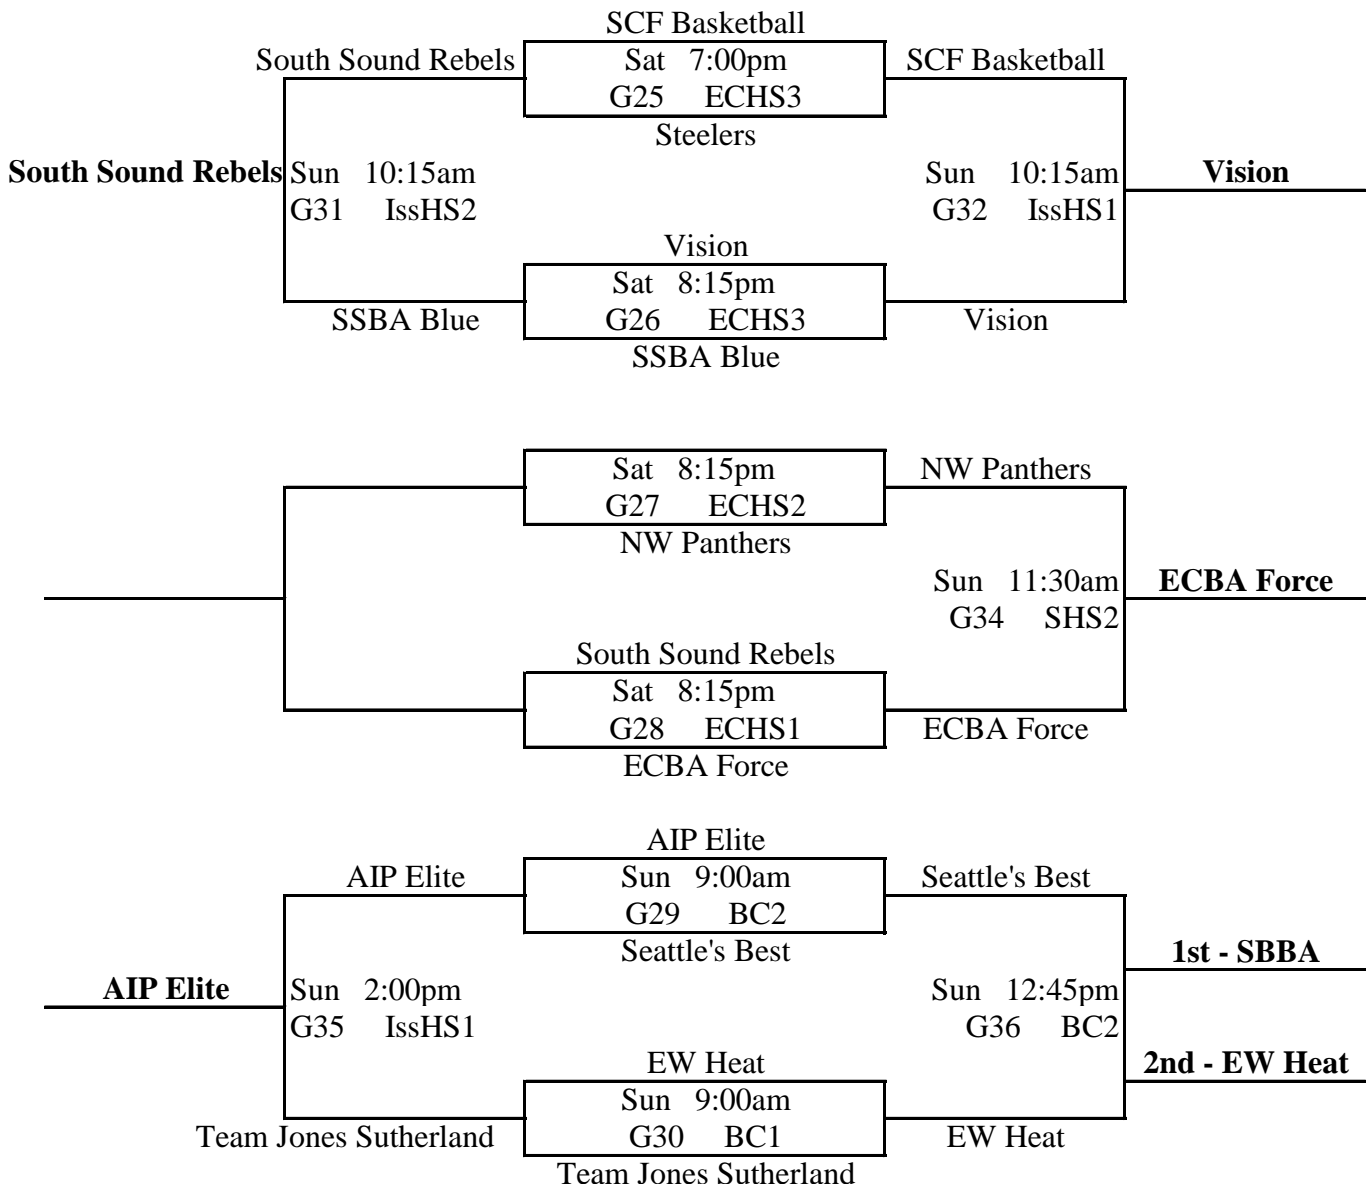

2012 NW Premier Spring Showcase

BC = Bellevue College   ECHS = Eastside Catholic HS   NWU = Northwest Univ.   RHS = Renton HS   SHS = Sammamish HS

17u Silver Division

4/18/2012

Pool I

1. AIP Elite
2. Oregon Stars Black
3. SCF Basketball

Pool J

1. Seattle's Best Bskb Acad
2. NW Panthers Black
3. Steelers

Pool K

1. EW Heat
2. Vision
3. South Sound Rebels

Pool L

1. ECBA Force
2. SS Bskb Acad Blue
3. Team Jones Sutherlar

I3 v I1   Fri. 7:40pm @ SHS1
I2 v I3   Sat. 12:45pm @ RHS1
I1 v I2   Sat. 4:30pm @ IntHS1

K2 v K3   Fri. 6:30pm @ SHS1
K1 v K2   Sat. 12:45pm @ NWU
K3 v K1   Sat. 3:15pm @ NWU

J2 v J3   Fri. 8:50pm @ SHS1
J1 v J2   Sat. 11:30am @ ECHS1
J3 v J1   Sat. 2:00pm @ ECHS1

L1 v L2   Fri. 8:50pm @ SHS2
L3 v L1   Sat. 12:45pm @ IntHS1
L2 v L3   Sat. 4:30pm @ IntHS2