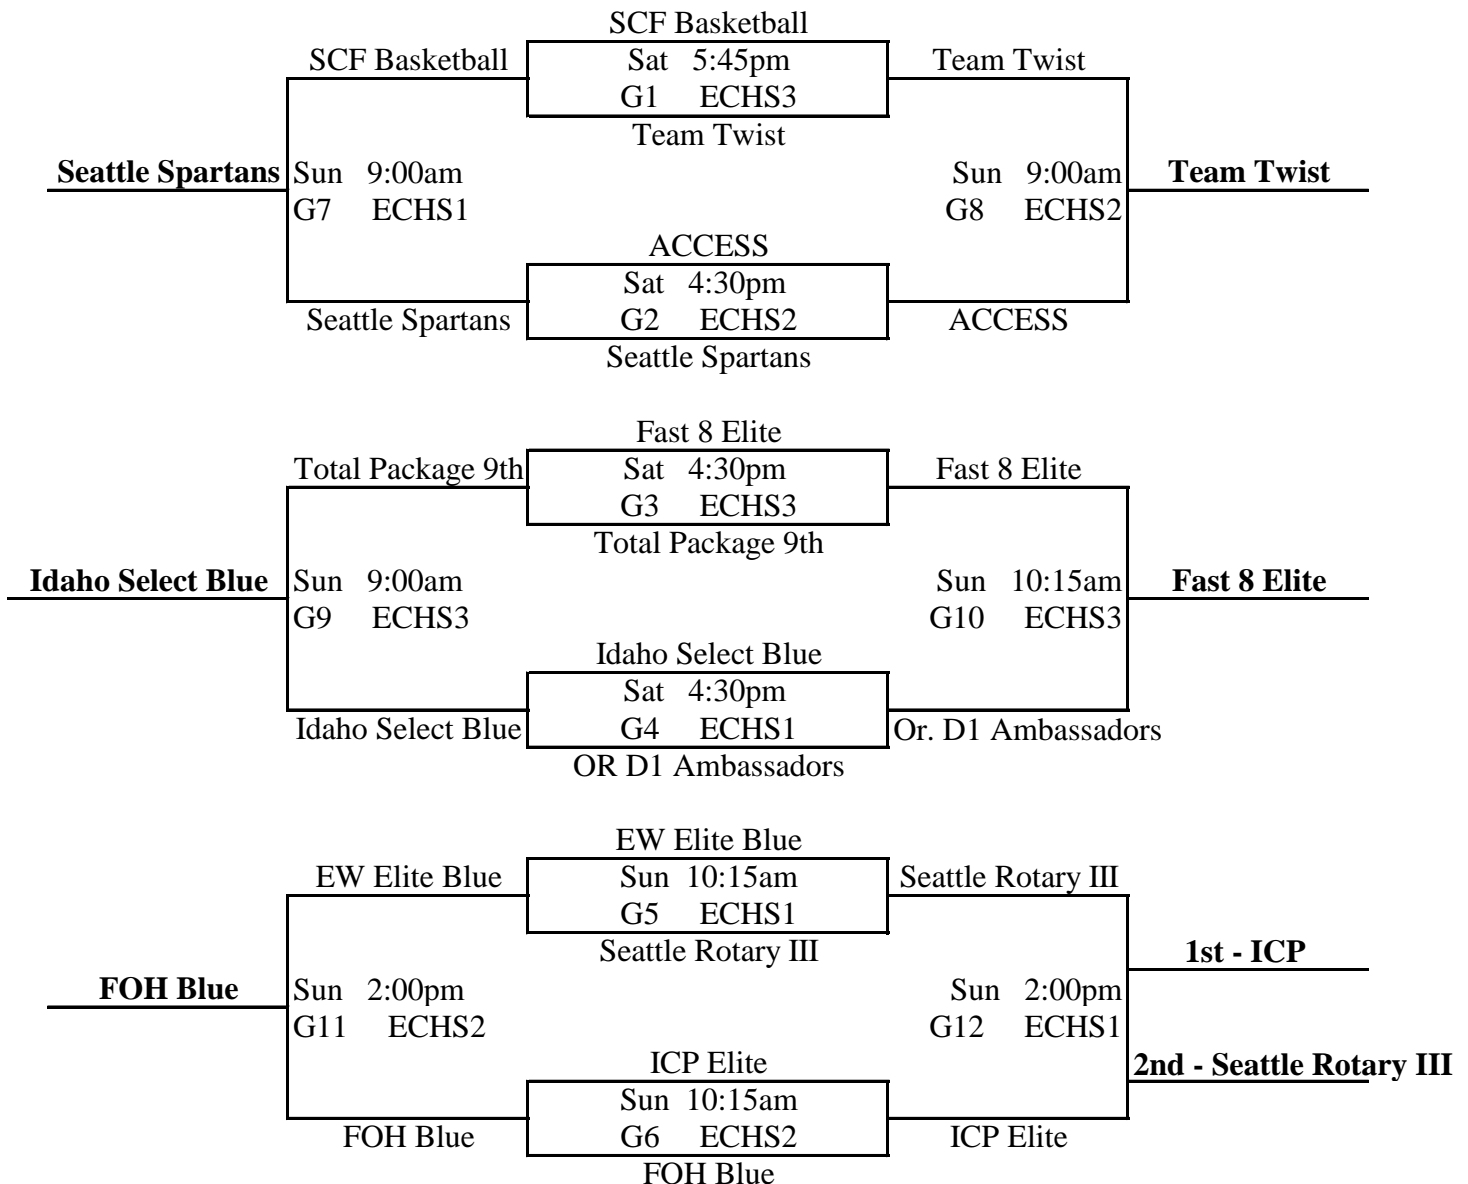

Y1 v Y2 Sat. 11:30am @ ECHS3

Y2 v Y3 Sat. 2:00pm @ ECHS3

X2 v X3 Fri. 8:50pm @ IssHS3

X1 v X2 Sat. 11:30am @ IssHS2

X3 v X1 Sat. 2:00pm @ ECHS2

Z2 v Z3 Fri. 7:40pm @ IssHS1

Z1 v Z2 Sat. 9:00am @ ECHS2

Z3 v Z1 Sat. 11:30am @ ECHS2