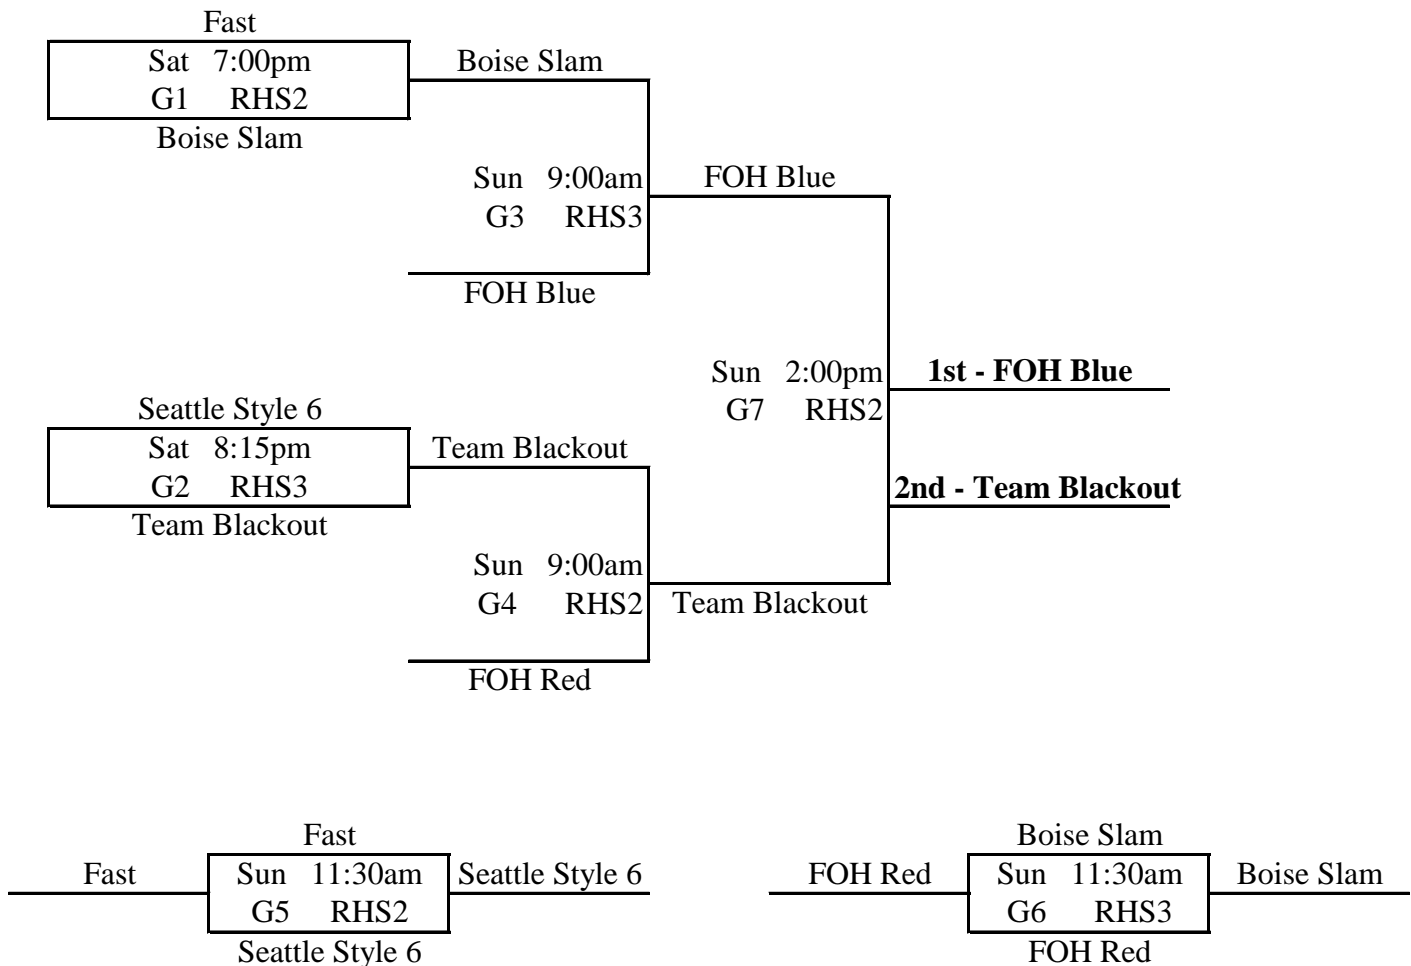

2012 NW Premier Spring Showcase

RHS - Renton HS

12u Division

4/18/2012

Pool KK

1. Team Blackout Black
2. FOH Blue
3. Fast

Pool LL

1. Seattle Style 6 Richardson
2. Boise Slam
3. FOH Red

KK1 v KK2 Sat. 11:30am @ RHS2

KK3 v KK1 Sat. 3:15pm @ RHS3

KK2 v KK3 Sat. 5:45pm @ RHS3

LL2 v LL3 Sat. 10:15am @ RHS2

LL3 v LL1 Sat. 2:00pm @ RHS3

LL1 v LL2 Sat. 4:30pm @ RHS2