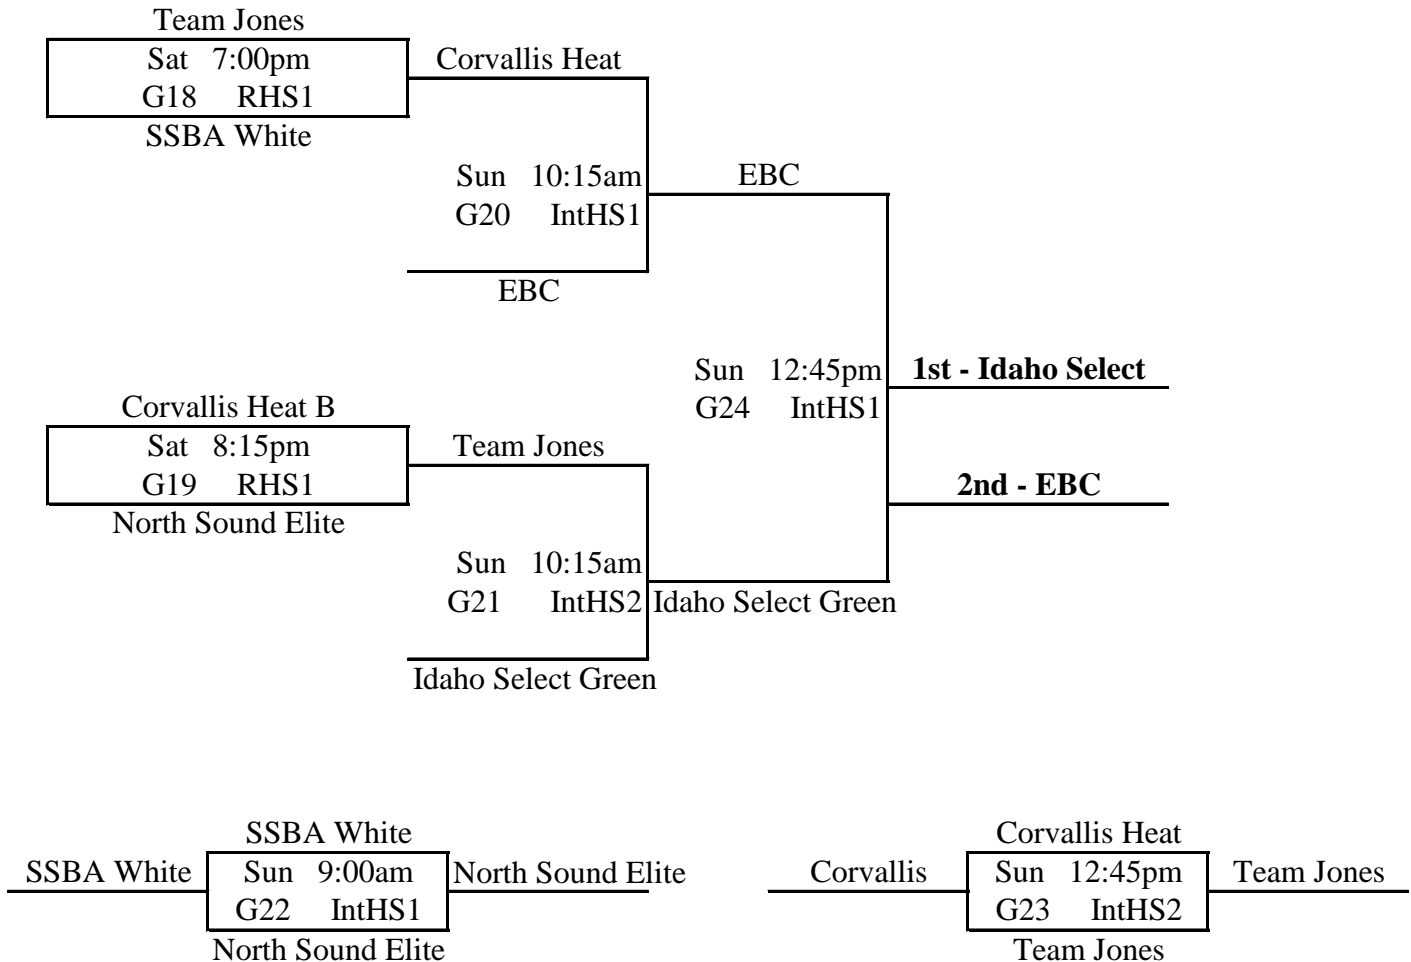

2012 NW Premier Spring Showcase

IntHS = Interlake HS

IssHS = Issaquah HS

RHS = Renton HS

15u Silver Division

4/18/2012

Pool CC

1. EBC
2. North Sound Elite Gray
3. Team Jones

Pool DD

1. Corvallis HEAT B
2. SS Bskb Acad White
3. Idaho Select Green

CC1 v CC2   Fri. 6:30pm @ IssHS3

CC3 v CC1   Sat. 9:00am @ IssHS2

CC2 v CC3   Sat. 2:00pm @ IssHS4

DD2 v DD3   Fri. 7:40pm @ IssHS3

DD1 v DD2   Sat. 9:00am @ IssHS1

DD3 v DD1   Sat. 12:45pm @ IssHS1