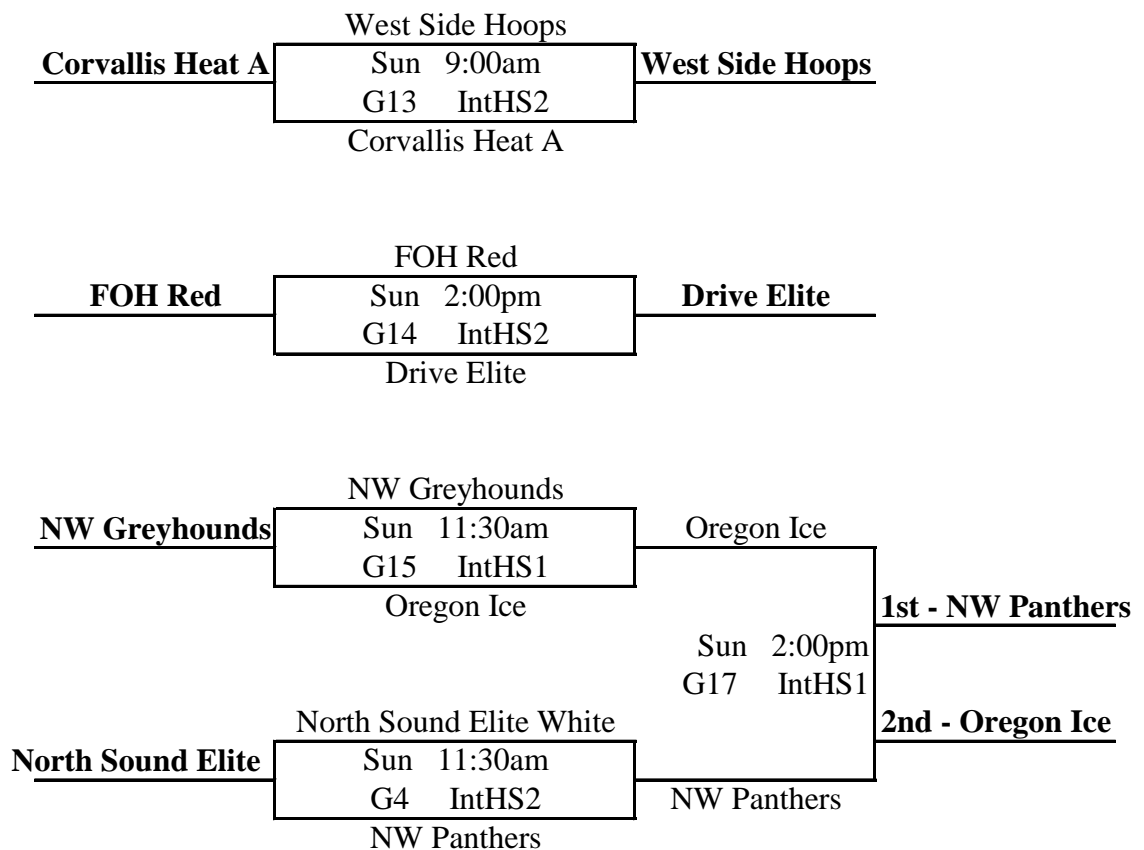

2012 NW Premier Spring Showcase

ECHS = Eastside Catholic HS

IntHS = Interlake HS

IssHS = Issaquah HS

RSH = Renton HS

SHS = Sammamish HS

15u Gold Division

4/18/2012

Pool AA

1. FOH Red
2. Oregon Ice
3. North Sound Elite White
4. West Side Hoops

Pool BB

1. NW Greyhounds
2. NW Panthers
3. Corvallis HEAT A
4. Drive Elite

AA2 v AA4 Fri. 6:30pm @ ECHS3

AA1 v AA3 Fri. 8:50pm @ ECHS3

AA3 v AA4 Sat. 10:15am @ IssHS1

AA1 v AA2 Sat. 11:30am @ IssHS1

AA4 v AA1 Sat. 4:30pm @ SHS2

AA3 v AA2 Sat. 5:45pm @ RHS1

BB1 v BB2 Fri. 6:30pm @ ECHS2

BB4 v BB1 Sat. 10:15am @ IssHS3

BB3 v BB2 Sat. 10:15am @ IssHS2

BB1 v BB3 Sat. 2:00pm @ IssHS1

BB2 v BB4 Sat. 2:00pm @ IssHS2

BB3 v BB4 Sat. 5:45pm @ IntHS2