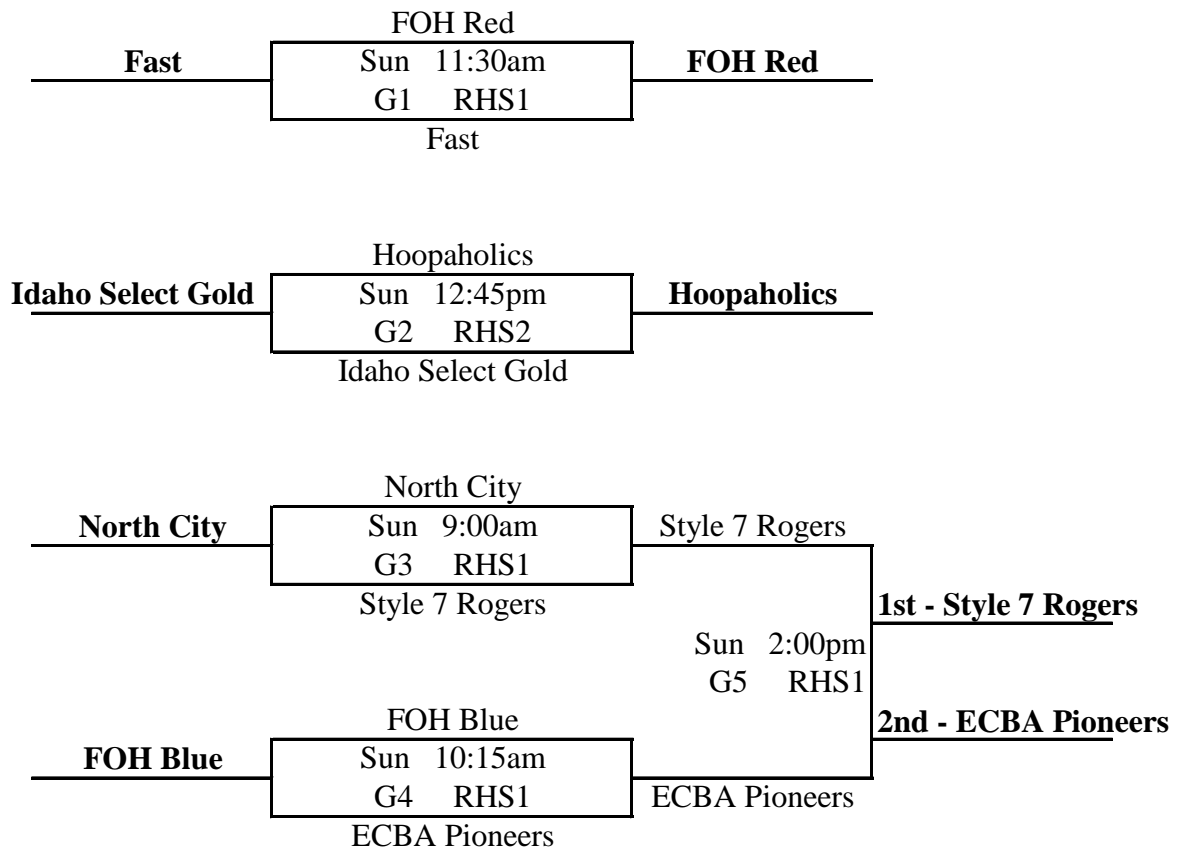

2012 NW Premier Spring Showcase

ECHS = Eastside Catholic HS   RHS = Renton HS

13u Division

4/18/2012

Pool II

1. North City
2. Hoopaholics
3. FOH Red
4. ECBA Pioneers

Pool JJ

1. Fast
2. FOH Blue
3. Idaho Select Gold
4. Style 7 Rogers

II4 v II1   Fri. 6:30pm @ ECHS1
II2 v II3   Sat. 9:00am @ RHS1
II1 v II2   Sat. 11:30am @ RHS1
II1 v II3   Sat. 2:00pm @ RHS2
II4 v II2   Sat. 2:00pm @ RHS1
II3 v **II4**   Sat. 5:45pm @ RHS2

JJ4 v JJ1   Fri. 7:40pm @ ECHS1
JJ2 v JJ3   Fri. 7:40pm @ ECHS2
JJ1 v **JJ2**   Sat. 10:15am @ RHS1
JJ3 v **JJ4**   Sat. 4:30pm @ RHS1
JJ1 v **JJ3**   Sat. 8:15pm @ RHS3
JJ4 v JJ2   Sat. 8:15pm @ RHS2