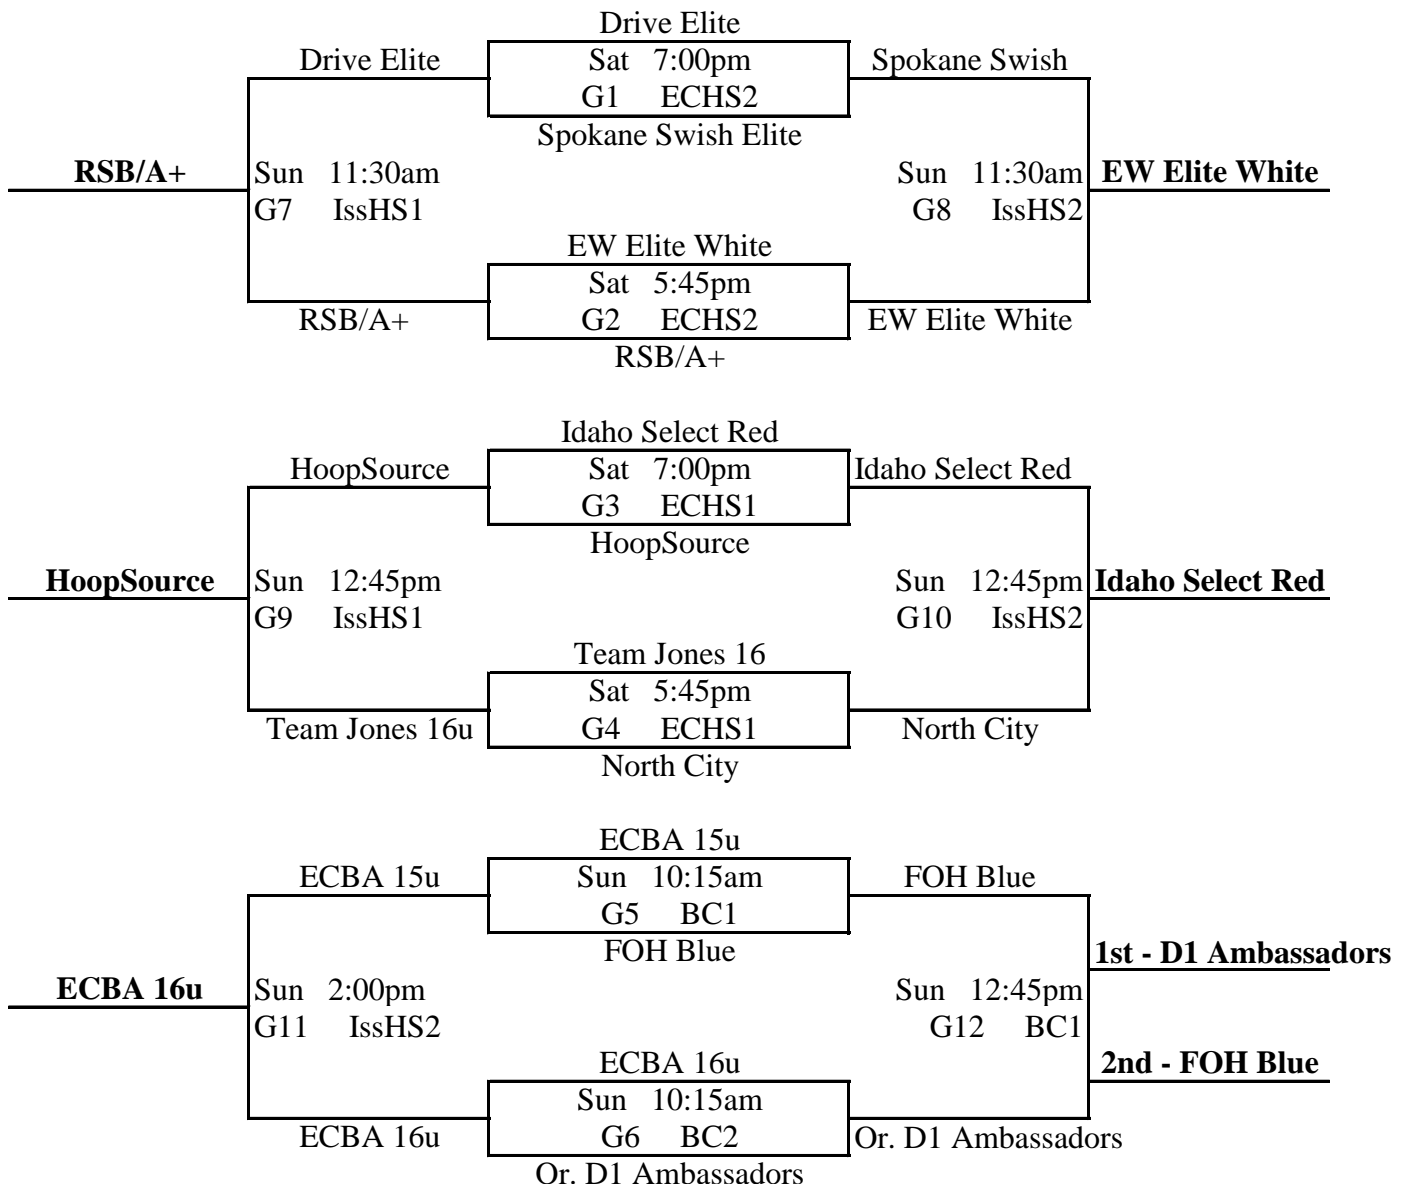

2012 NW Premier Spring Showcase

BC = Bellevue College   ECHS = Eastside Catholic HS   IssHS = Issaquah HS   NWU = Northwest Univ.   SHS = Sammamish HS

16u Platinum Division

4/18/2012

<u>Pool O</u>	<u>Pool P</u>	<u>Pool Q</u>	<u>Pool R</u>
1. Drive Elite	1. Spokane Swish Elite	1. EW Elite White	1. OR D1 Ambassadors
2. ECBA Pioneers 15u	2. FOH Blue	2. Team Jones 16u	2. North City
3. Idaho Select Red	3. HoopSource Elite	3. ECBA Pioneers 16u	3. RSB/A Plus

O2 v **O3**   Fri. 6:30pm @ IssHS4
O1 v **O2**   Sat. 12:45pm @ ECHS2
O3 v **O1**   Sat. 3:15pm @ ECHS3

Q2 v **Q3**   Fri. 6:30pm @ SHS2
Q1 v **Q2**   Sat. 10:15am @ ECHS3
Q3 v **Q1**   Sat. 3:15pm @ ECHS1

P1 v **P2**   Fri. 8:50 @ ECHS2
P3 v **P1**   Sat. 11:30am @ NWU
P2 v **P3**   Sat. 2:00pm @ NWU

R2 v **R3**   Fri. 6:30pm @ NWU
R1 v **R2**   Sat. 9:00am @ ECHS3
R3 v **R1**   Sat. 12:45pm @ ECHS3