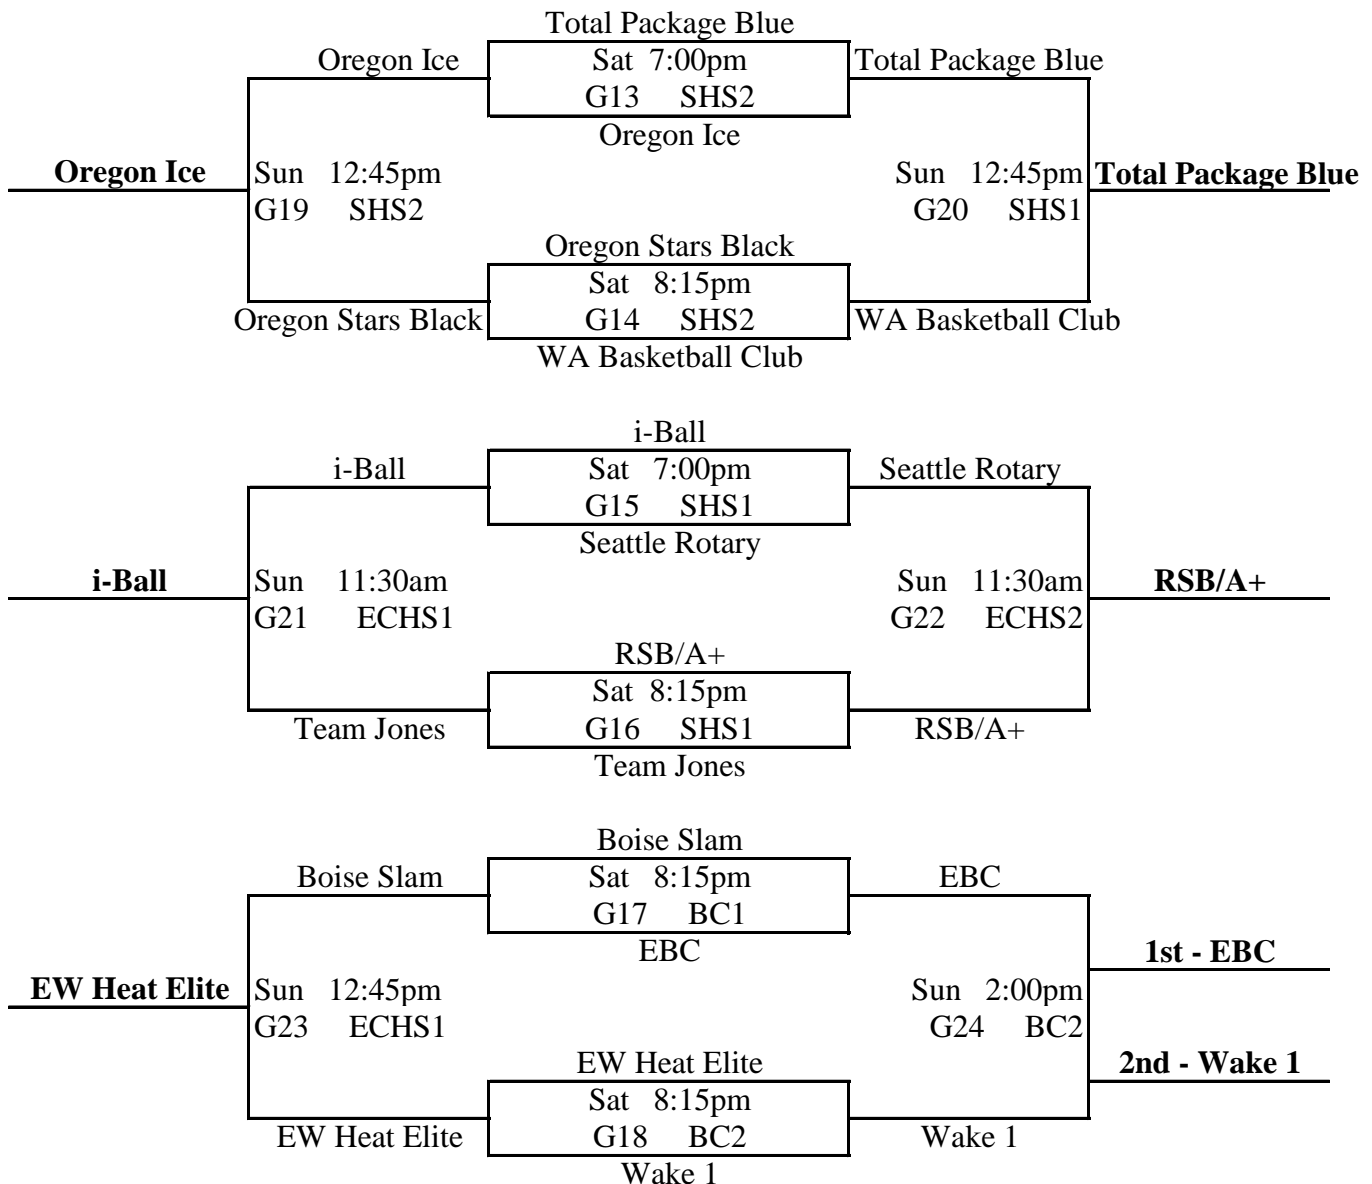

2012 NW Premier Spring Showcase

BC = Bellevue College

ECHS = Eastside Catholic HS

IntHS = Interlake HS

SHS = Sammamish HS

17u Gold Division

4/18/2012

<u>Pool E</u> - i-Ball - Boise Slam - Total Package Blue	<u>Pool F</u> - EBC - Oregon Ice - Seattle Rotary 17u	<u>Pool G</u> - RSB/A Plus - Oregon Stars - EW Heat White	<u>Pool H</u> - Team Jones Srs - WA Bskb Club - Wake 1

E3 v E1 Sat. 10:15am @ NWU
E1 v E2 Sat. 12:45pm @ BC2
E2 v E3 Sat. 4:30pm @ BC1

G3 v G1 Fri. 8:50pm @ BC2
G1 v G2 Sat. 10:15am @ ECHS2
G2 v **G3** Sat. 2:00pm @ IntHS1

F3 v **F1** Fri. 7:40pm @ BC2
F1 v F2 Sat. 10:15am @ BC2
F2 v **F3** Sat. 3:15pm @ BC2

H1 v H2 Fri. 6:30pm @ BC2
H3 v H1 Sat. 9:00am @ BC2
H2 v **H3** Sat. 3:15pm @ ECHS2