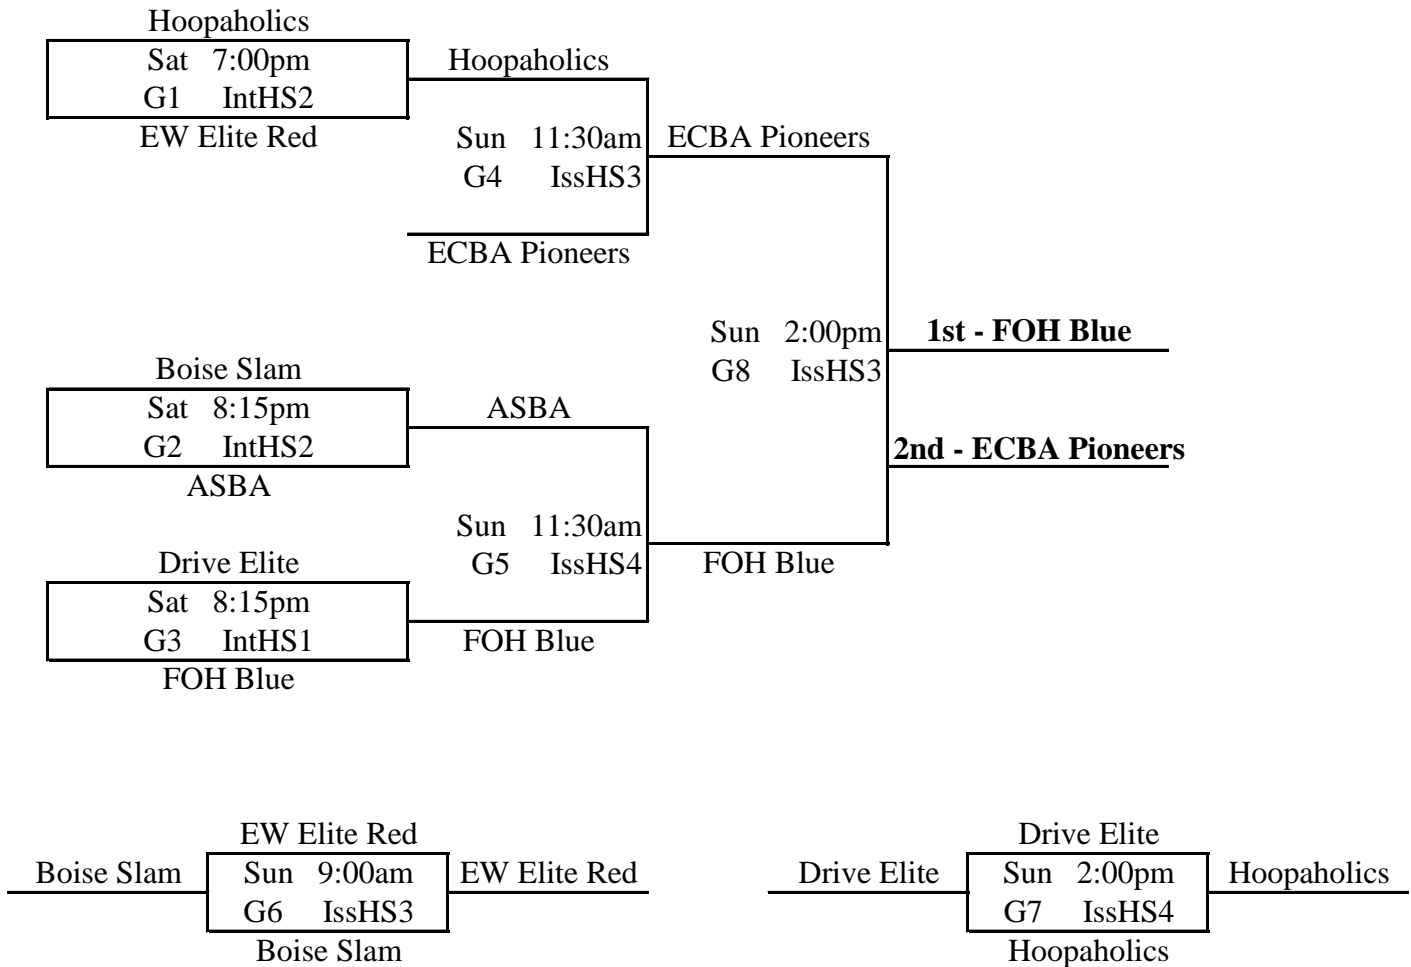

2012 NW Premier Spring Showcase

IntHS = Interlake HS

IssHS = Issaquah HS

14u Platinum Division

4/18/2012

Pool EE

1. Boise Slam
2. FOH Blue
3. EW Elite Red

Pool FF

1. Drive Elite
2. ECBA Pioneers
3. Hoopaholics Green
4. ASBA

EE2 v EE3 Fri. 8:50pm @ IssHS2
EE3 v EE1 Sat. 12:45pm @ IssHS2
EE1 v **EE2** Sat. 3:15pm @ IssHS2

FF4 v **FF2** Fri. 7:40pm @ IssHS4
FF2 v FF3 Sat. 9:00am @ IssHS3
FF3 v FF1 Sat. 11:30am @ IssHS3
FF1 v **FF4** Sat. 2:00pm @ IssHS3