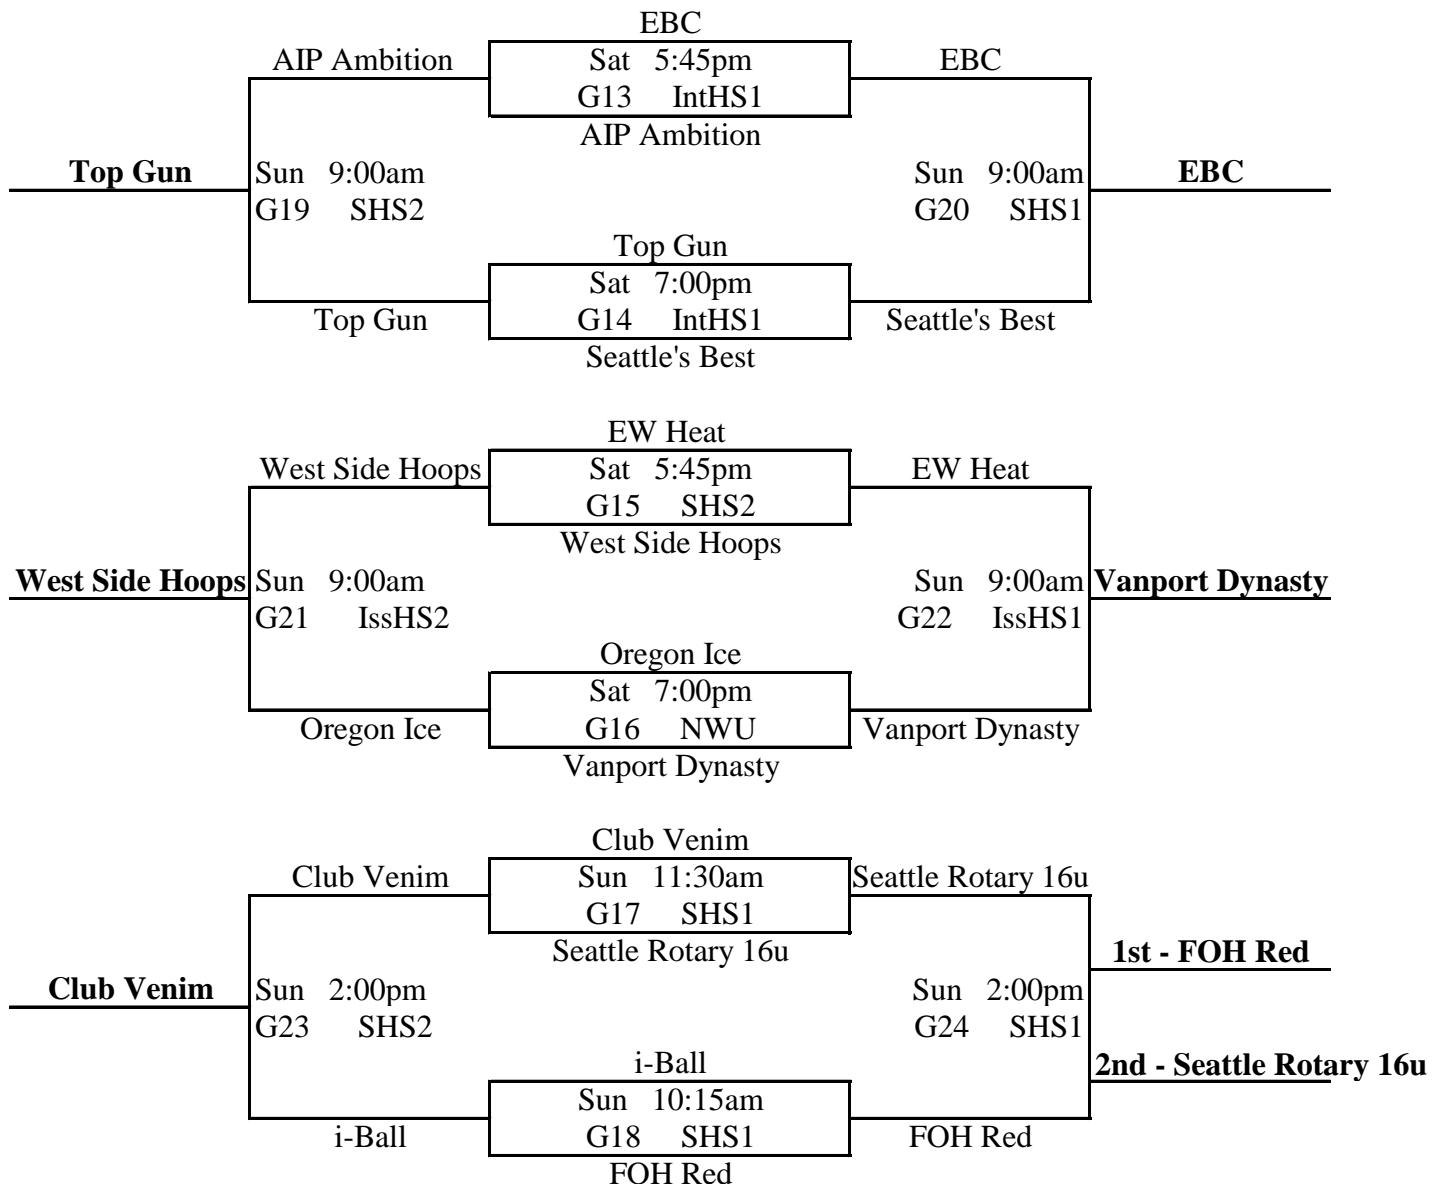

2012 NW Premier Spring Showcase

ECHS = Eastside Catholic HS   IntHS = Interlake HS   NWU = Northwest Univ   SHS = Sammamish HS

4/18/2012

16u Gold Division

Pool S

1. Club Venim Reign
2. EW Heat
3. EBC

Pool T

1. West Side Hoops
2. Seattle Rotary 16u
3. AIP Ambition

Pool U

1. Oregon Ice
2. i-Ball
3. Top Gun

Pool V

1. Vanport
2. Seattle's Best Bskb Acad.
3. FOH Red

S2 v S3   Fri. 7:40pm @ NWU
S1 v S2   Sat. 9:00am @ IntHS2
S3 v S1   Sat. 12:45pm @ IntHS2

U2 v U3   Sat. 9:00am @ NWU
U3 v U1   Sat. 11:30am @ IntHS2
U1 v U2   Sat. 3:15pm @ IntHS2

T2 v T3   Fri. 8:50pm @ NWU
T1 v T2   Sat. 10:15am @ ECHS1
T3 v T1   Sat. 3:15pm @ IntHS1

V2 v V3   Fri. 8:50pm @ ECHS1
V1 v V2   Sat. 10:15am @ IntHS2
V3 v V1   Sat. 3:15pm @ IssHS1