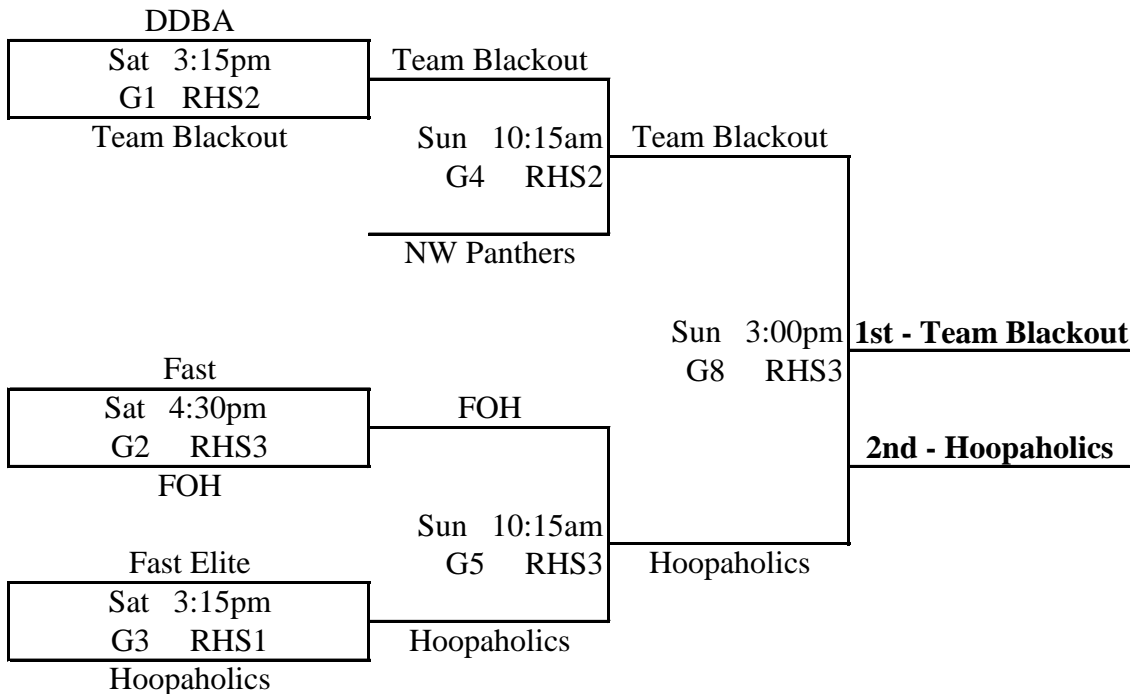

2012 NW Premier Spring Showcase

RHS - Renton HS

SHS = Sammamish HS

11u Division

4/18/2012

Pool MM

1. Team Blackout Black
2. Hoopaholics
3. Fast

Pool NN

1. Fast Elite
2. Dan Dickau Bskb Acad
3. FOH
4. NW Panthers

MM3 v MM1 Fri. 7:40pm @ SHS2
MM1 v MM2 Sat. 10:15am @ RHS3
MM2 v MM3 Sat. 12:45pm @ RHS3

NN2 v NN3 Sat. 9:00am @ RHS2
NN1 v NN4 Sat. 9:00am @ RHS3
NN3 v NN1 Sat. 11:30am @ RHS3
NN4 v NN2 Sat. 12:45am @ RHS2