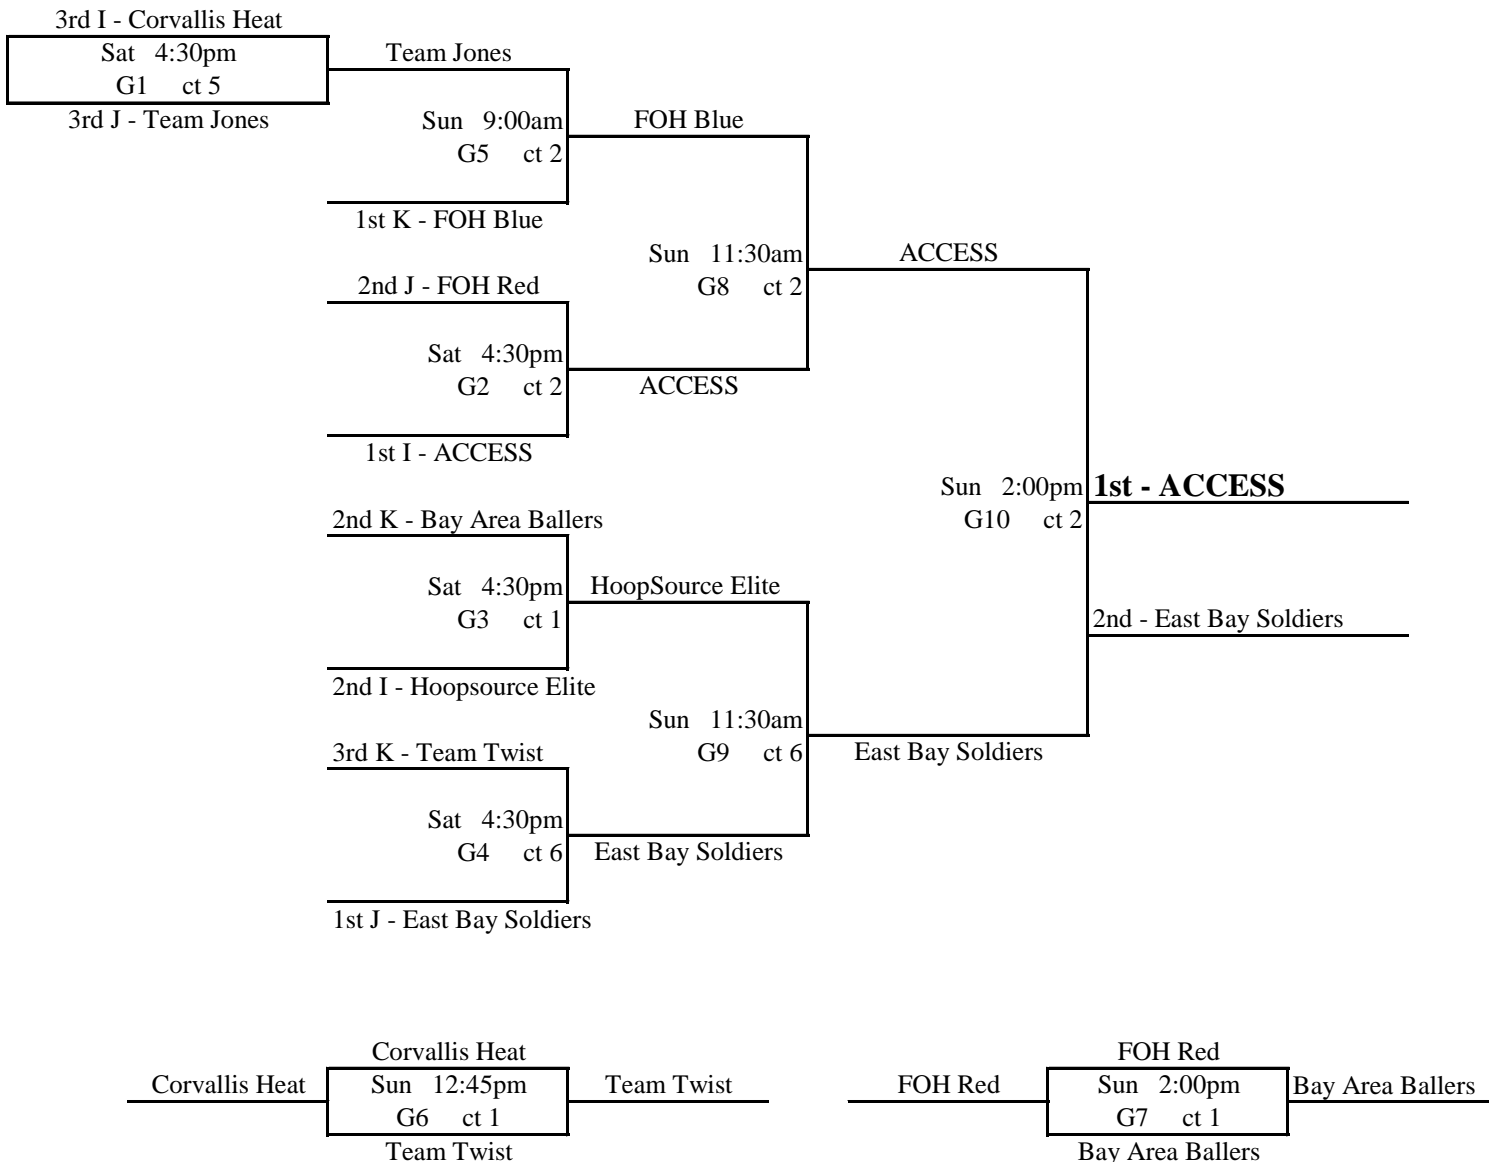

D1 v D2 Fri. 7:40pm ct 3
D2 v D3 Sat. 10:15am ct 3
D3 v D1 Sat. 2:00pm ct 4

NW Premier Spring Oregon Showcase

16u Division

Pool E

1. HoopSource Elite
2. EW Heat
3. FOH Red

Pool F

1. Havoc
2. Vanport Dynasty
3. Seattle Rotary 16u

F3 v F1 Fri. 7:40pm ct 6
 F1 v **F2** Sat. 10:15am ct 6
 F2 v **F3** Sat. 12:45pm ct 2

H1 v **H2** Fri. 6:30pm ct 3
H3 v H1 Sat. 11:30am ct 3
 H2 v **H3** Sat. 2:00pm ct 6

NW Premier Spring Oregon Showcase

I1 v I2 Sat. 11:30am ct 6

I2 v I3 Sat. 2:00pm ct 1

J1 v J2 Fri. 8:50pm ct 2

J3 v J1 Sat. 10:15am ct 2

J2 v J3 Sat. 12:45pm ct 1

K1 v K2 Fri. 8:50pm ct 1

K2 v K3 Sat. 11:30am ct 2

K3 v K1 Sat. 2:00pm ct 5

NW Premier Spring Oregon Showcase

14u Division

Pool L

1. Salem Swish
2. FOH Blue
3. Dan Dickau Academy
4. Hoopaholics White

Pool M

1. Vancouver Jayhawks
2. Hoopaholics Green
3. FOH Red
4. HoopSource Elite

L1 v L3 Fri. 6:30pm ct 2