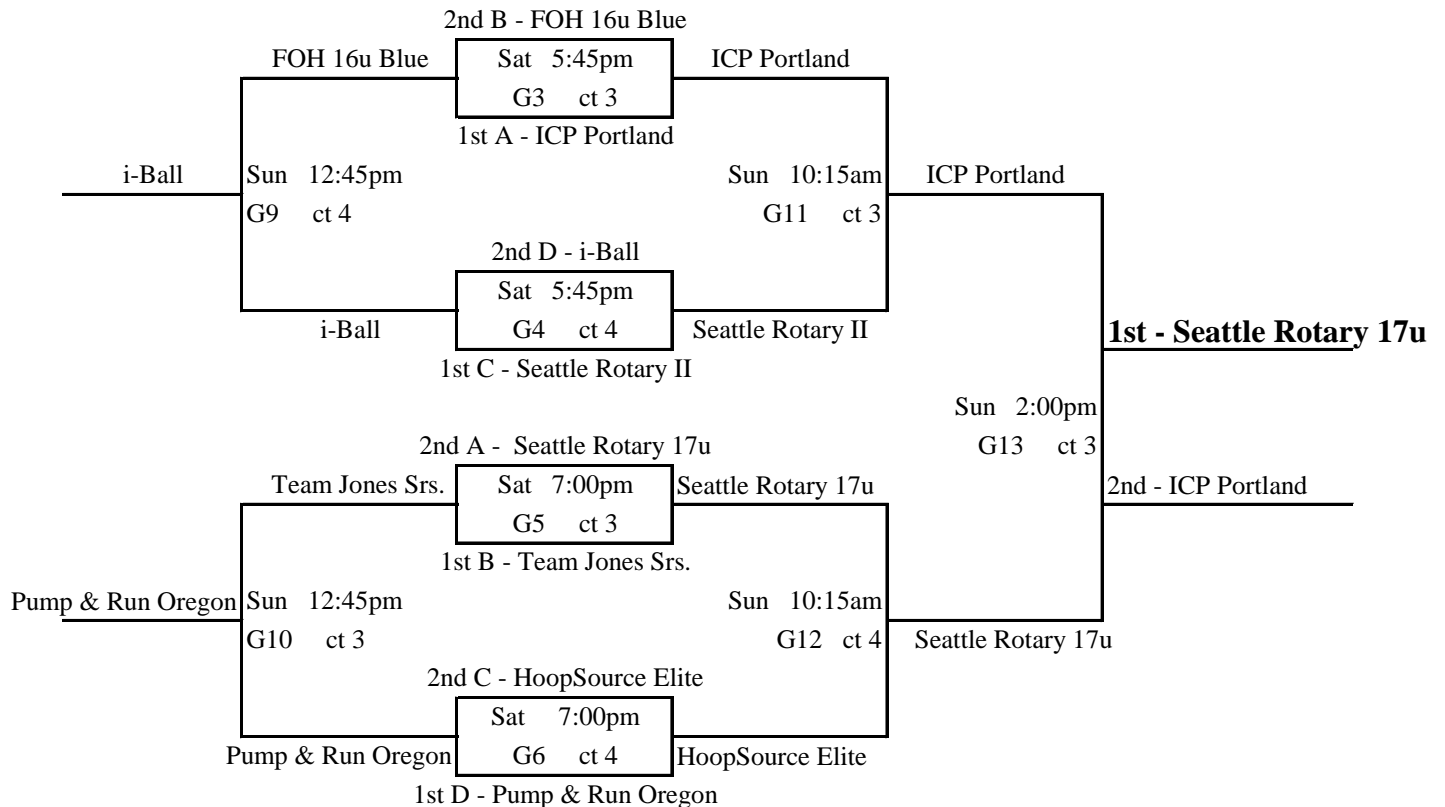

NW Premier Spring Oregon Showcase

17u Division

Pool A

1. ICP Portland
2. Seattle Rotary 17u
3. Team 3:16 I

Pool B

1. Havoc
2. Team Jones Srs
3. FOH 16u Blue

Pool C

1. HoopSource Elite
2. Seattle Rotary Select II
3. Team Jones Sutherland

Pool D

1. i-Ball
2. Pump & Run Oregon
3. ACCESS

A1 v A2 Fri 7:40pm ct 4
A3 v A1 Sat. 9:00am ct 3
A2 v A3 Sat. 2:00pm ct 3

C1 v C2 Fri. 8:50pm ct 4
C2 v C3 Sat. 12:45pm ct 3
C3 v C1 Sat. 3:15pm ct 4

B3 v B1 Fri. 8:50pm ct 3
B1 v B2 Sat. 12:45pm ct 4
B2 v B3 Sat. 3:15pm ct 3

D1 v D2 Fri. 7:40pm ct 3
D2 v D3 Sat. 10:15am ct 3
D3 v D1 Sat. 2:00pm ct 4

NW Premier Spring Oregon Showcase

16u Division

Pool E

1. HoopSource Elite
2. EW Heat
3. FOH Red

Pool F

1. Havoc
2. Vanport Dynasty
3. Seattle Rotary 16u