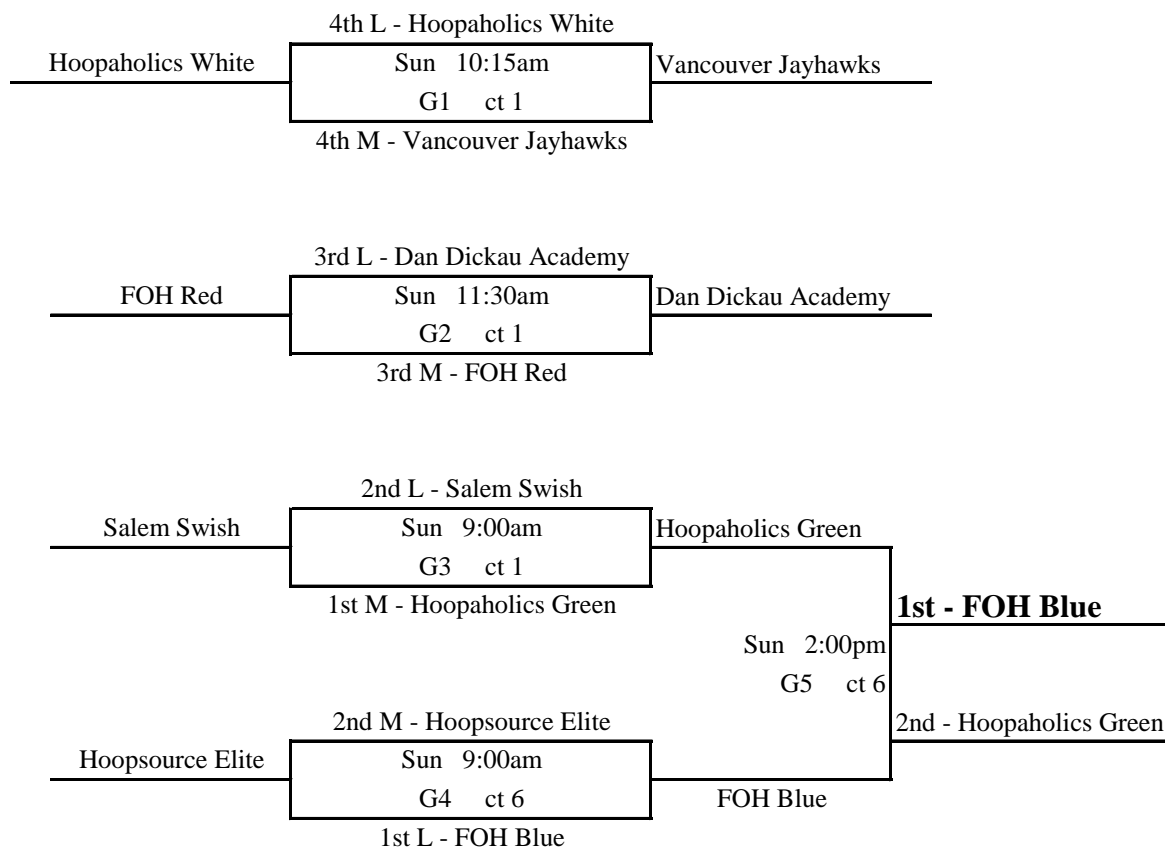

NW Premier Spring Oregon Showcase

14u Division

Pool L

1. Salem Swish
2. FOH Blue
3. Dan Dickau Academy
4. Hoopaholics White

Pool M

1. Vancouver Jayhawks
2. Hoopaholics Green
3. FOH Red
4. HoopSource Elite

L1 v L3 Fri. 6:30pm ct 2

L1 v **L2** Sat. 9:00am ct 2

L3 v L4 Sat. 9:00am ct 6

L2 v L4 Sat. 11:30pm ct 2

L3 v **L2** Sat. 3:15pm ct 2

L4 v **L1** Sat. 3:15pm ct 5

M4 v M1 Fri. 6:30pm ct 6

M3 v **M2** Fri. 7:40pm ct 1

M1 v **M2** Sat. 9:00am ct 4

M3 v **M4** Sat. 12:45pm ct 5

M1 v **M3** Sat. 3:15pm ct 1

M2 v M4 Sat. 3:15pm ct 6