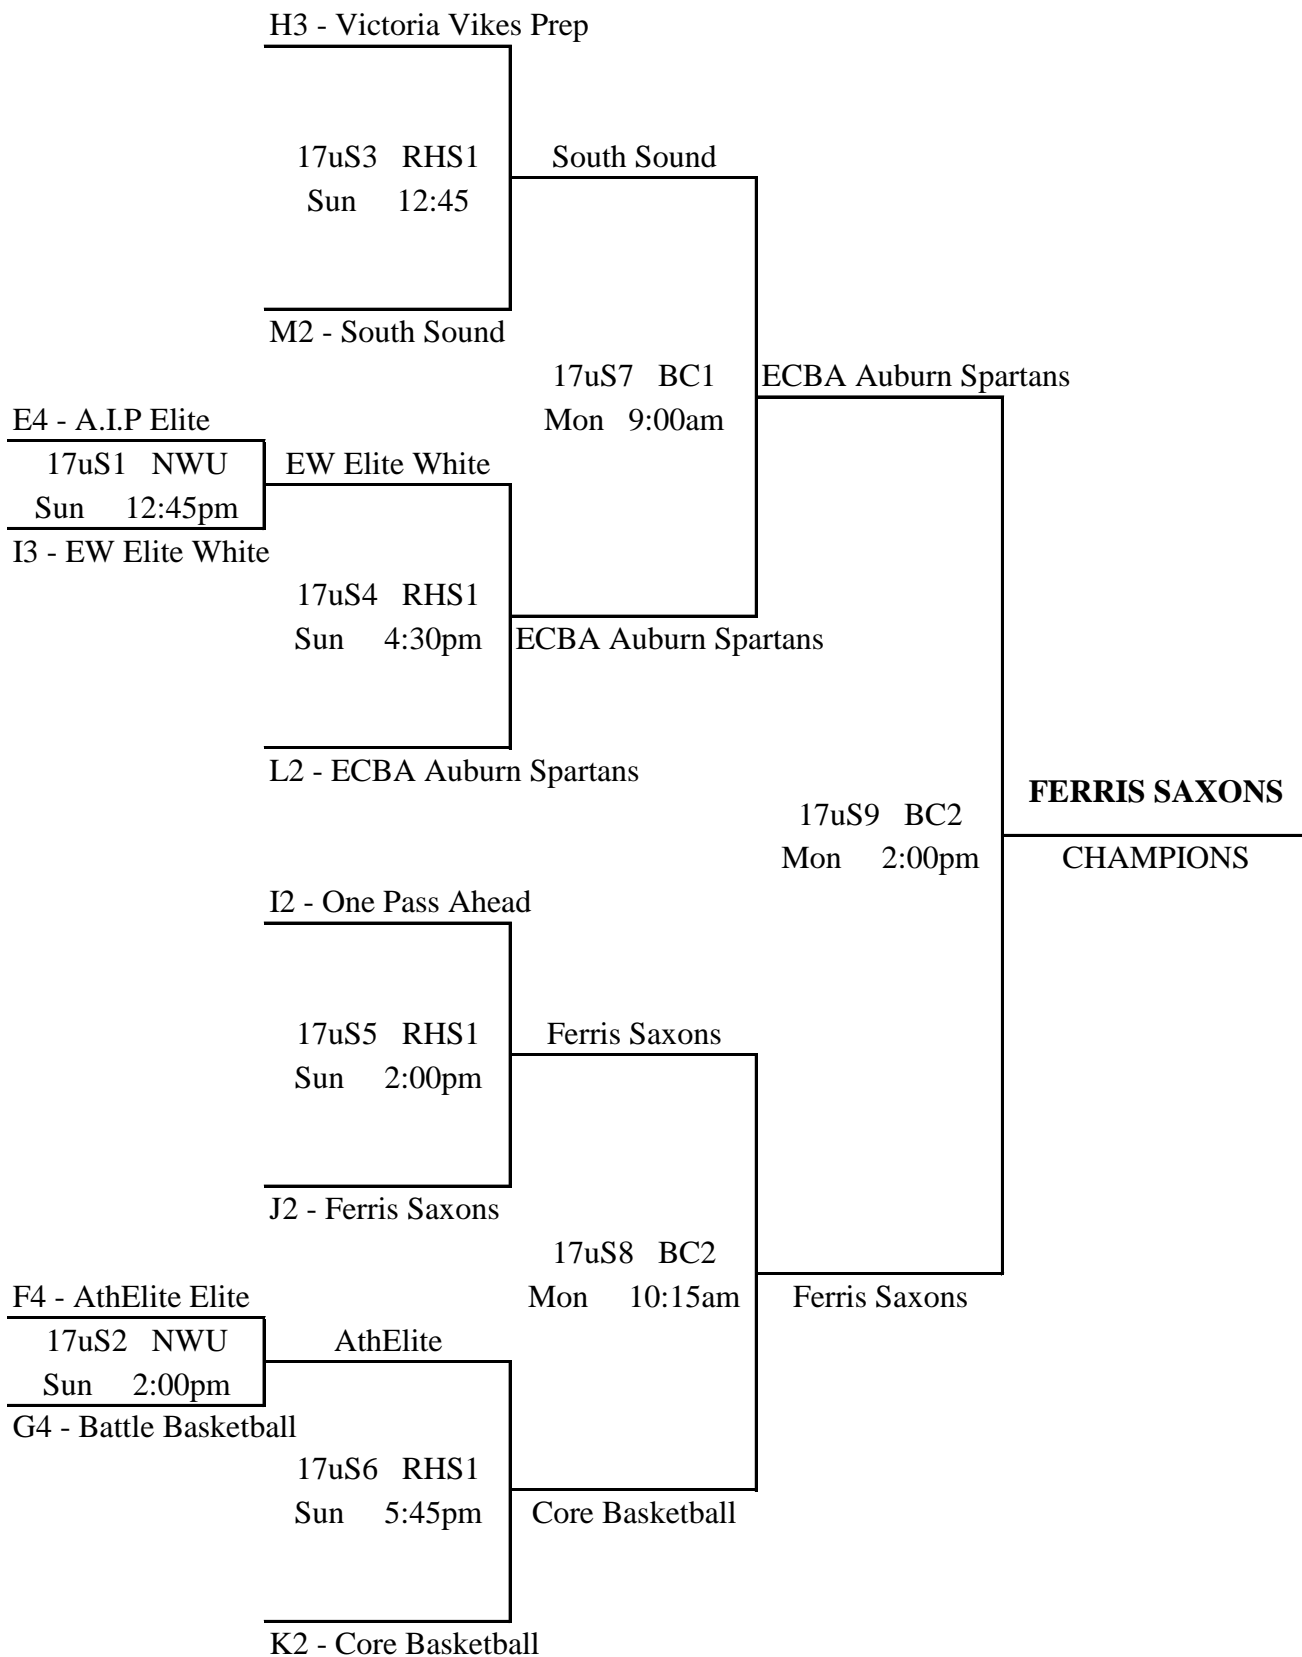

NW Premier Showcase/WA Games

July 8-11, 2011

17u Silver Bracket