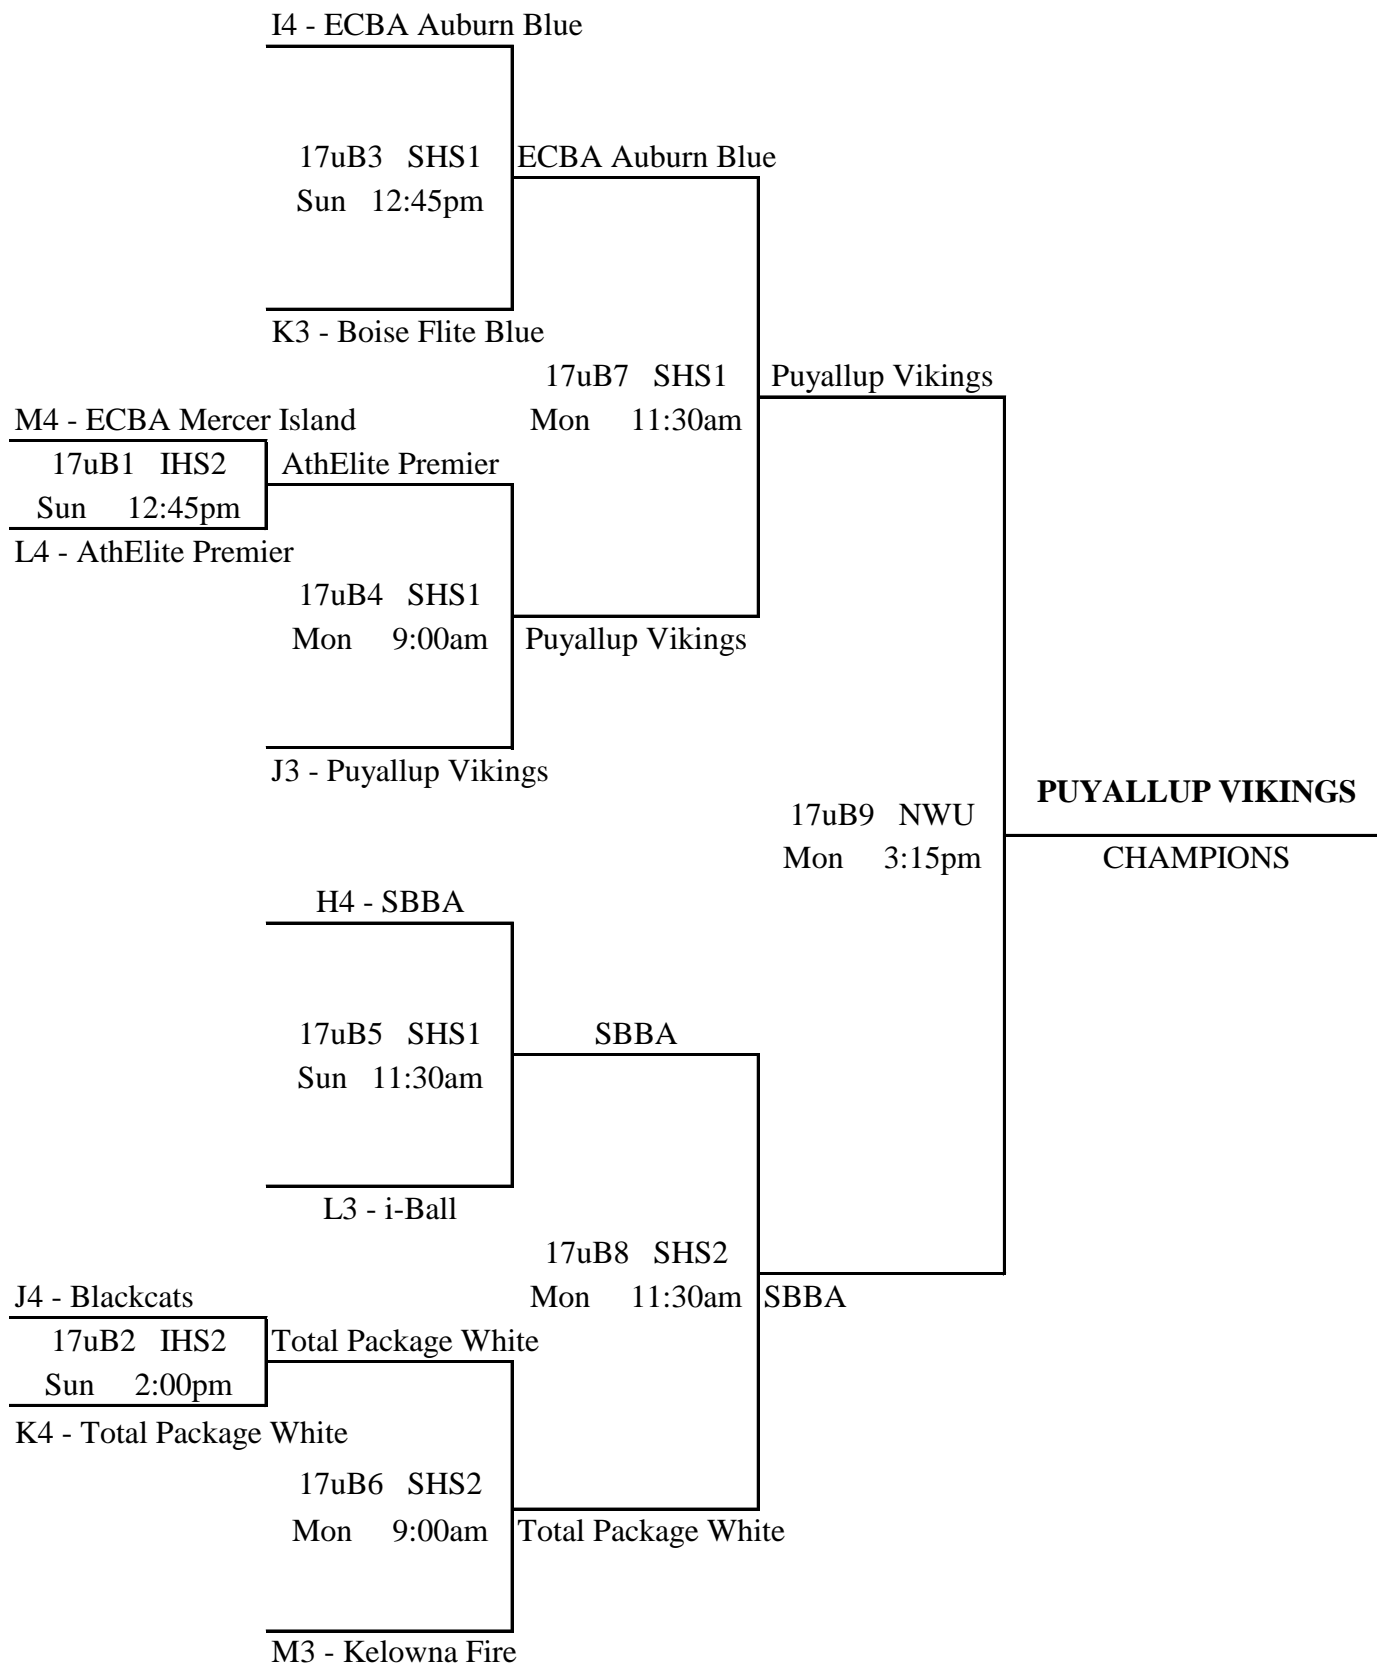

NW Premier Showcase/WA Games

July 8-11, 2011

16u Platinum Bracket

Q3 - Oregon Stars

16uP1 SHS1
Sun 4:30pm

Hoop Dreams

N1 - Hoop Dreams

16uP9 SHS2
Sun 8:15pm