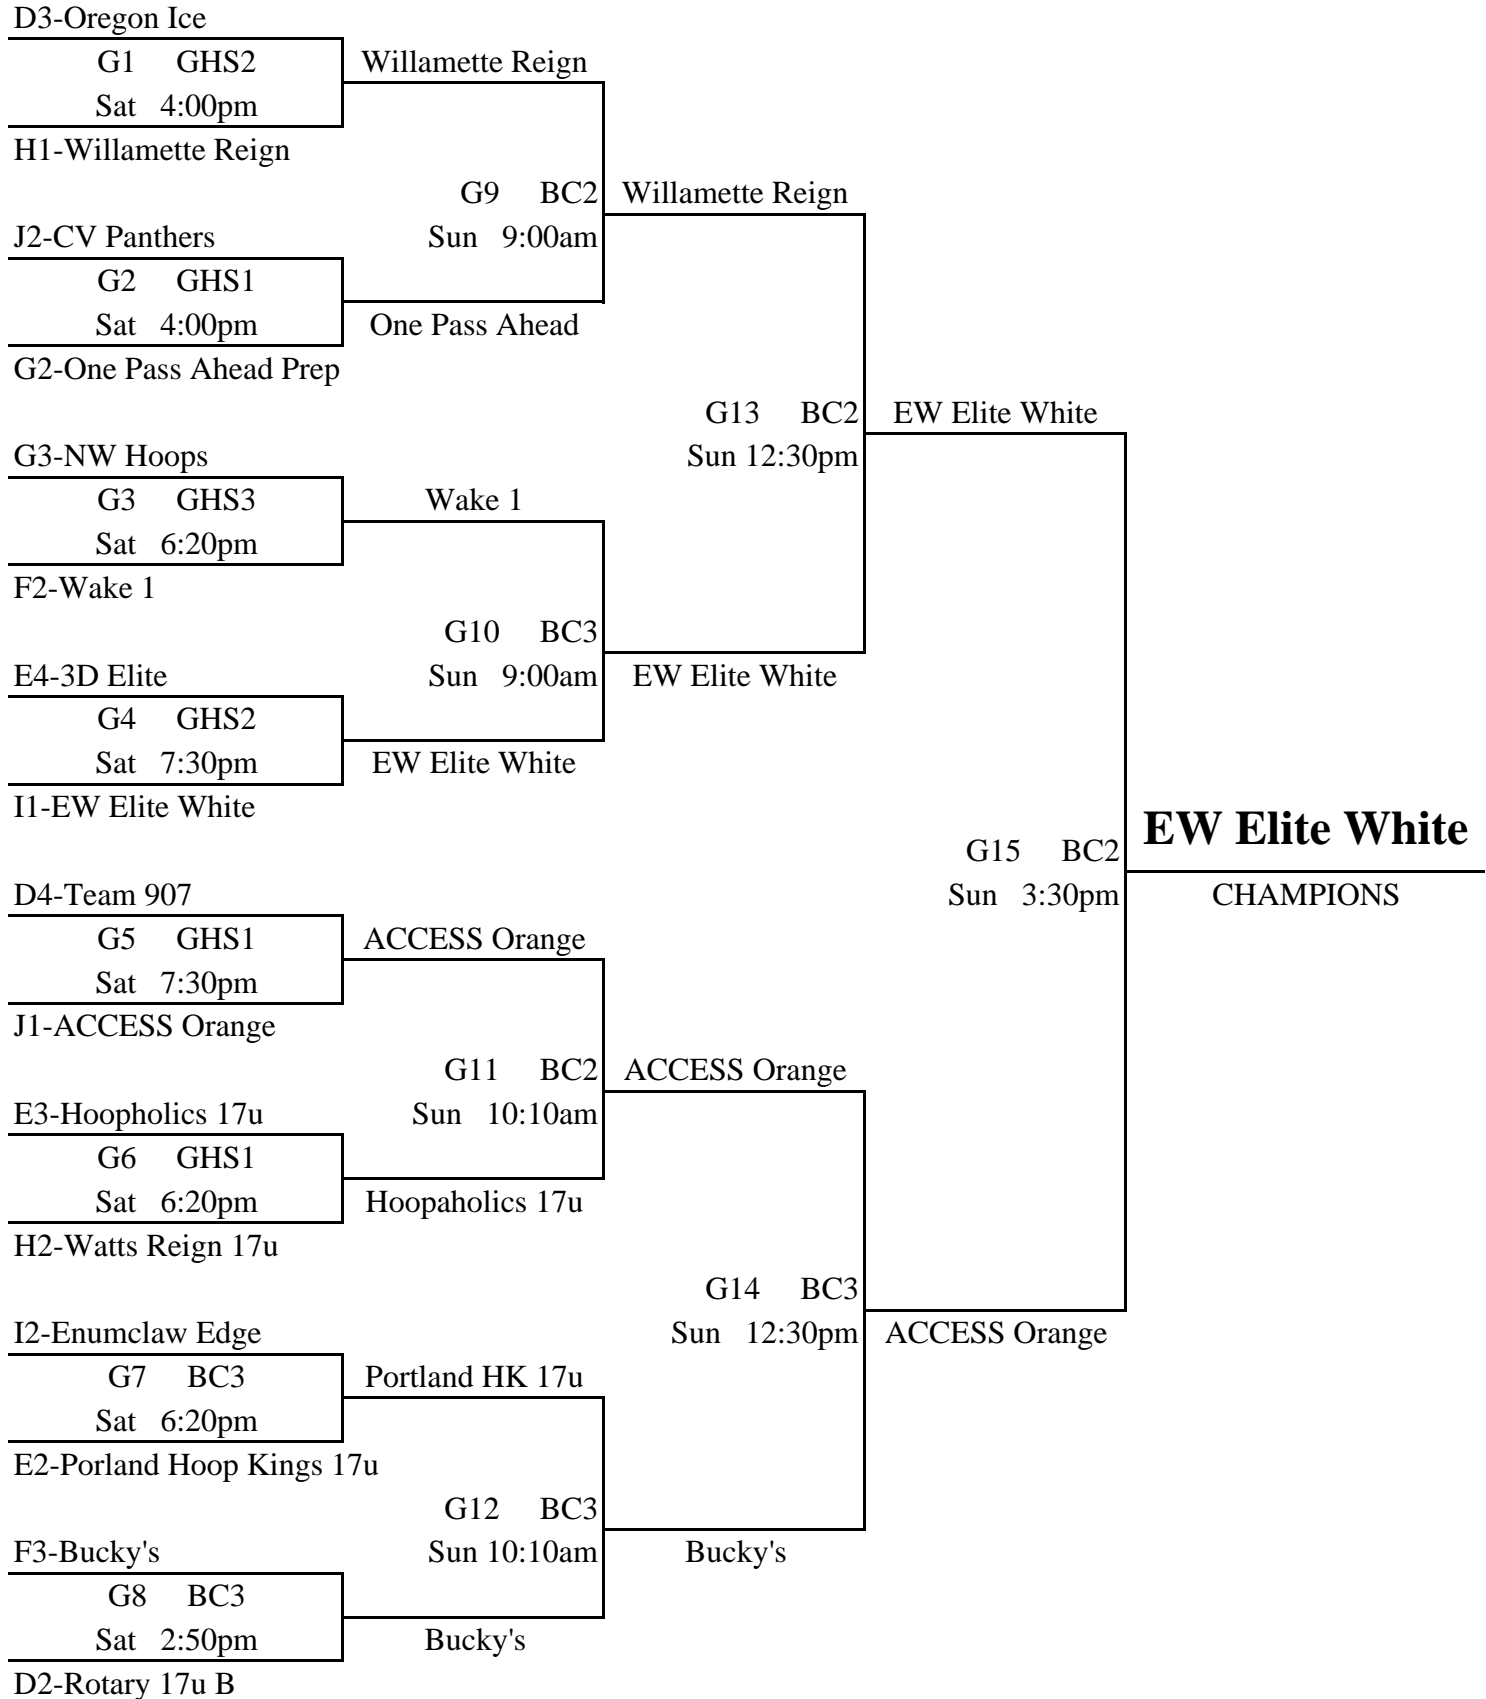

NW Premier Showcase/WA Games July 10-12, 2009

Gold Bracket