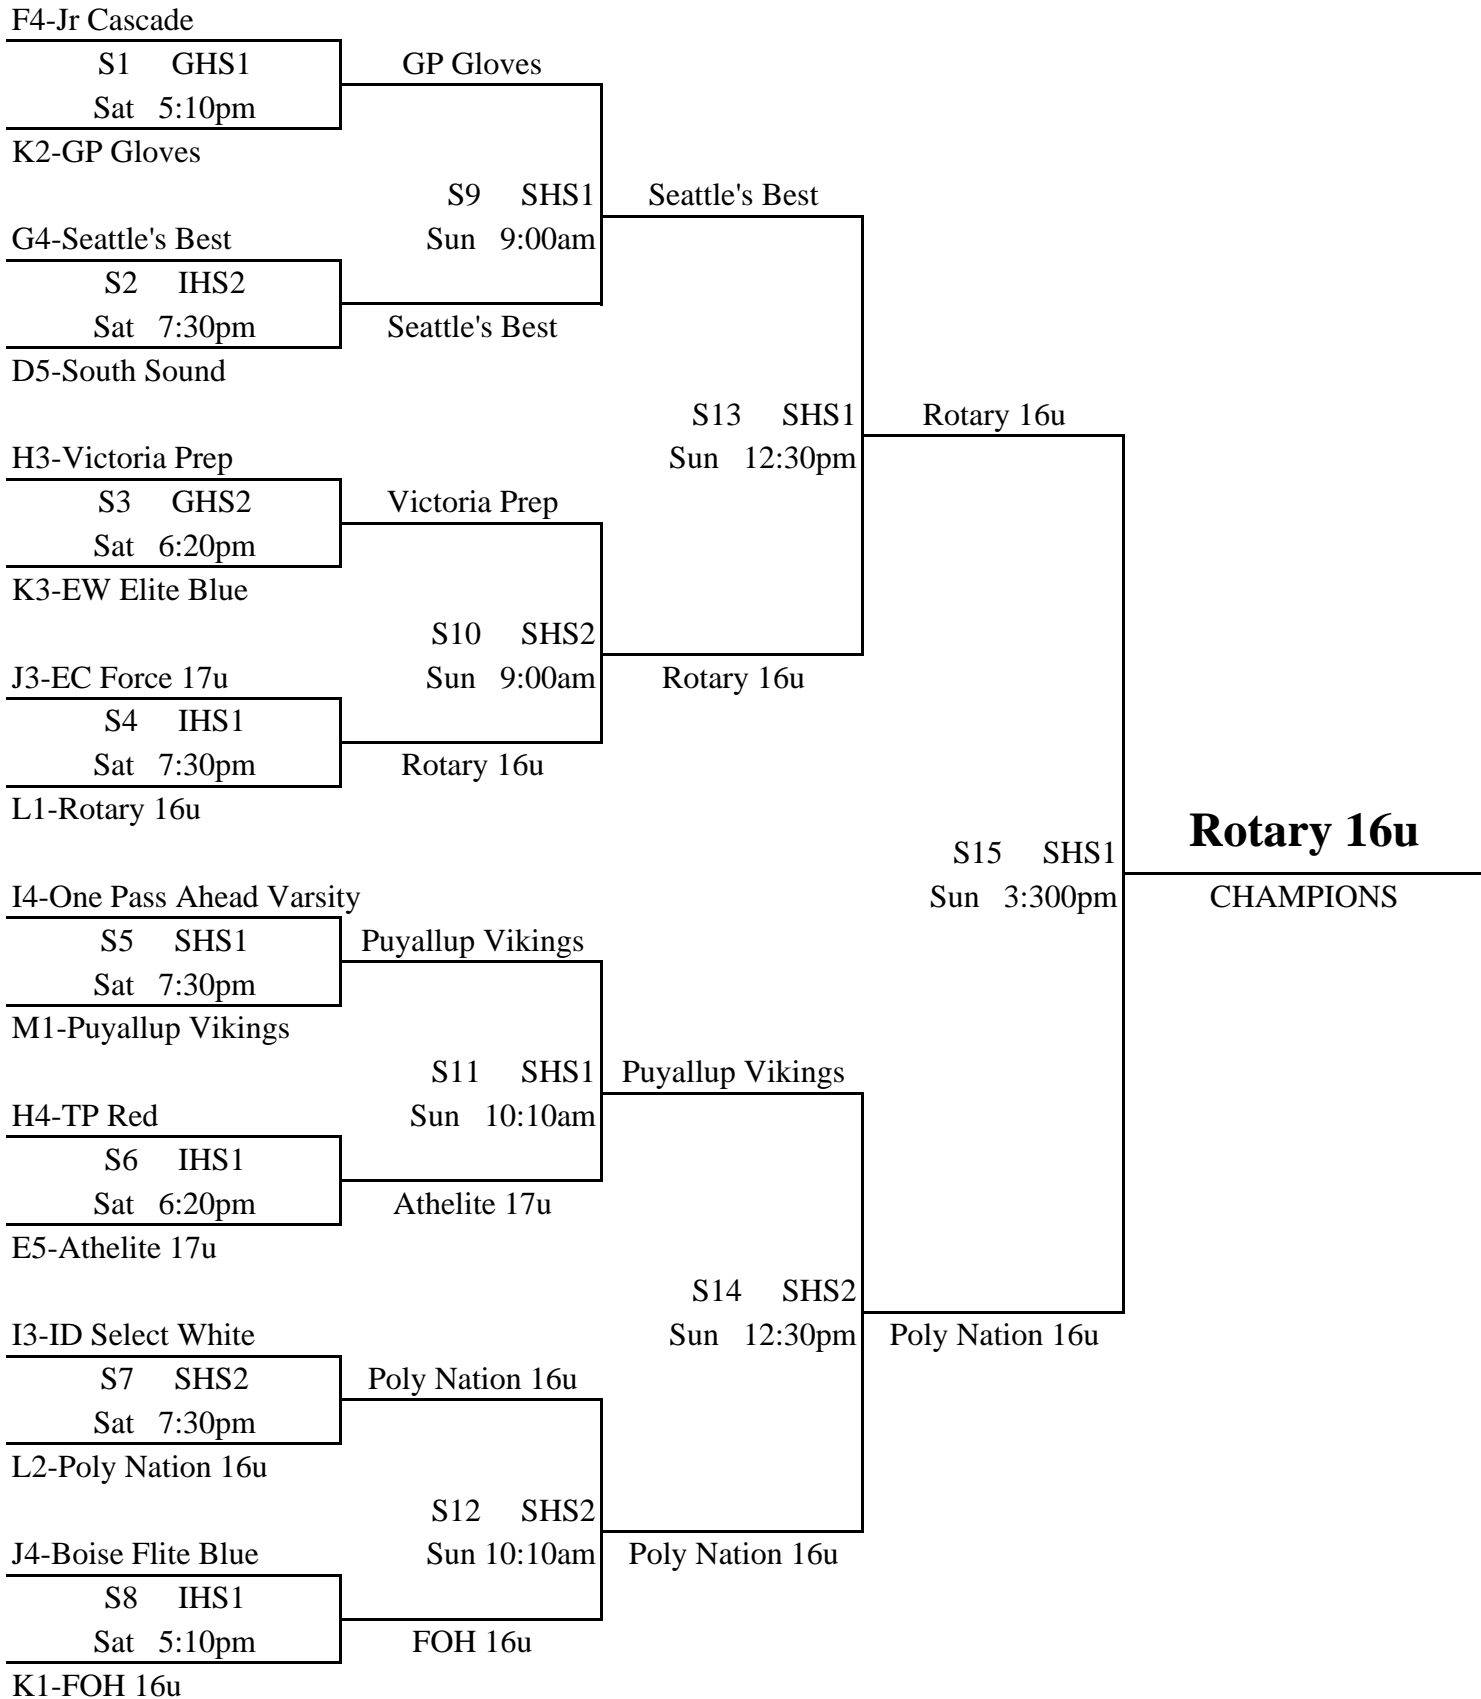

NW Premier Showcase/WA Games July 10-12, 2009

Platinum Bracket

NW Premier Showcase/WA Games July 10-12, 2009

Gold Bracket

NW Premier Showcase/WA Games July 10-12, 2009

Silver Bracket

NW Premier Showcase/WA Games