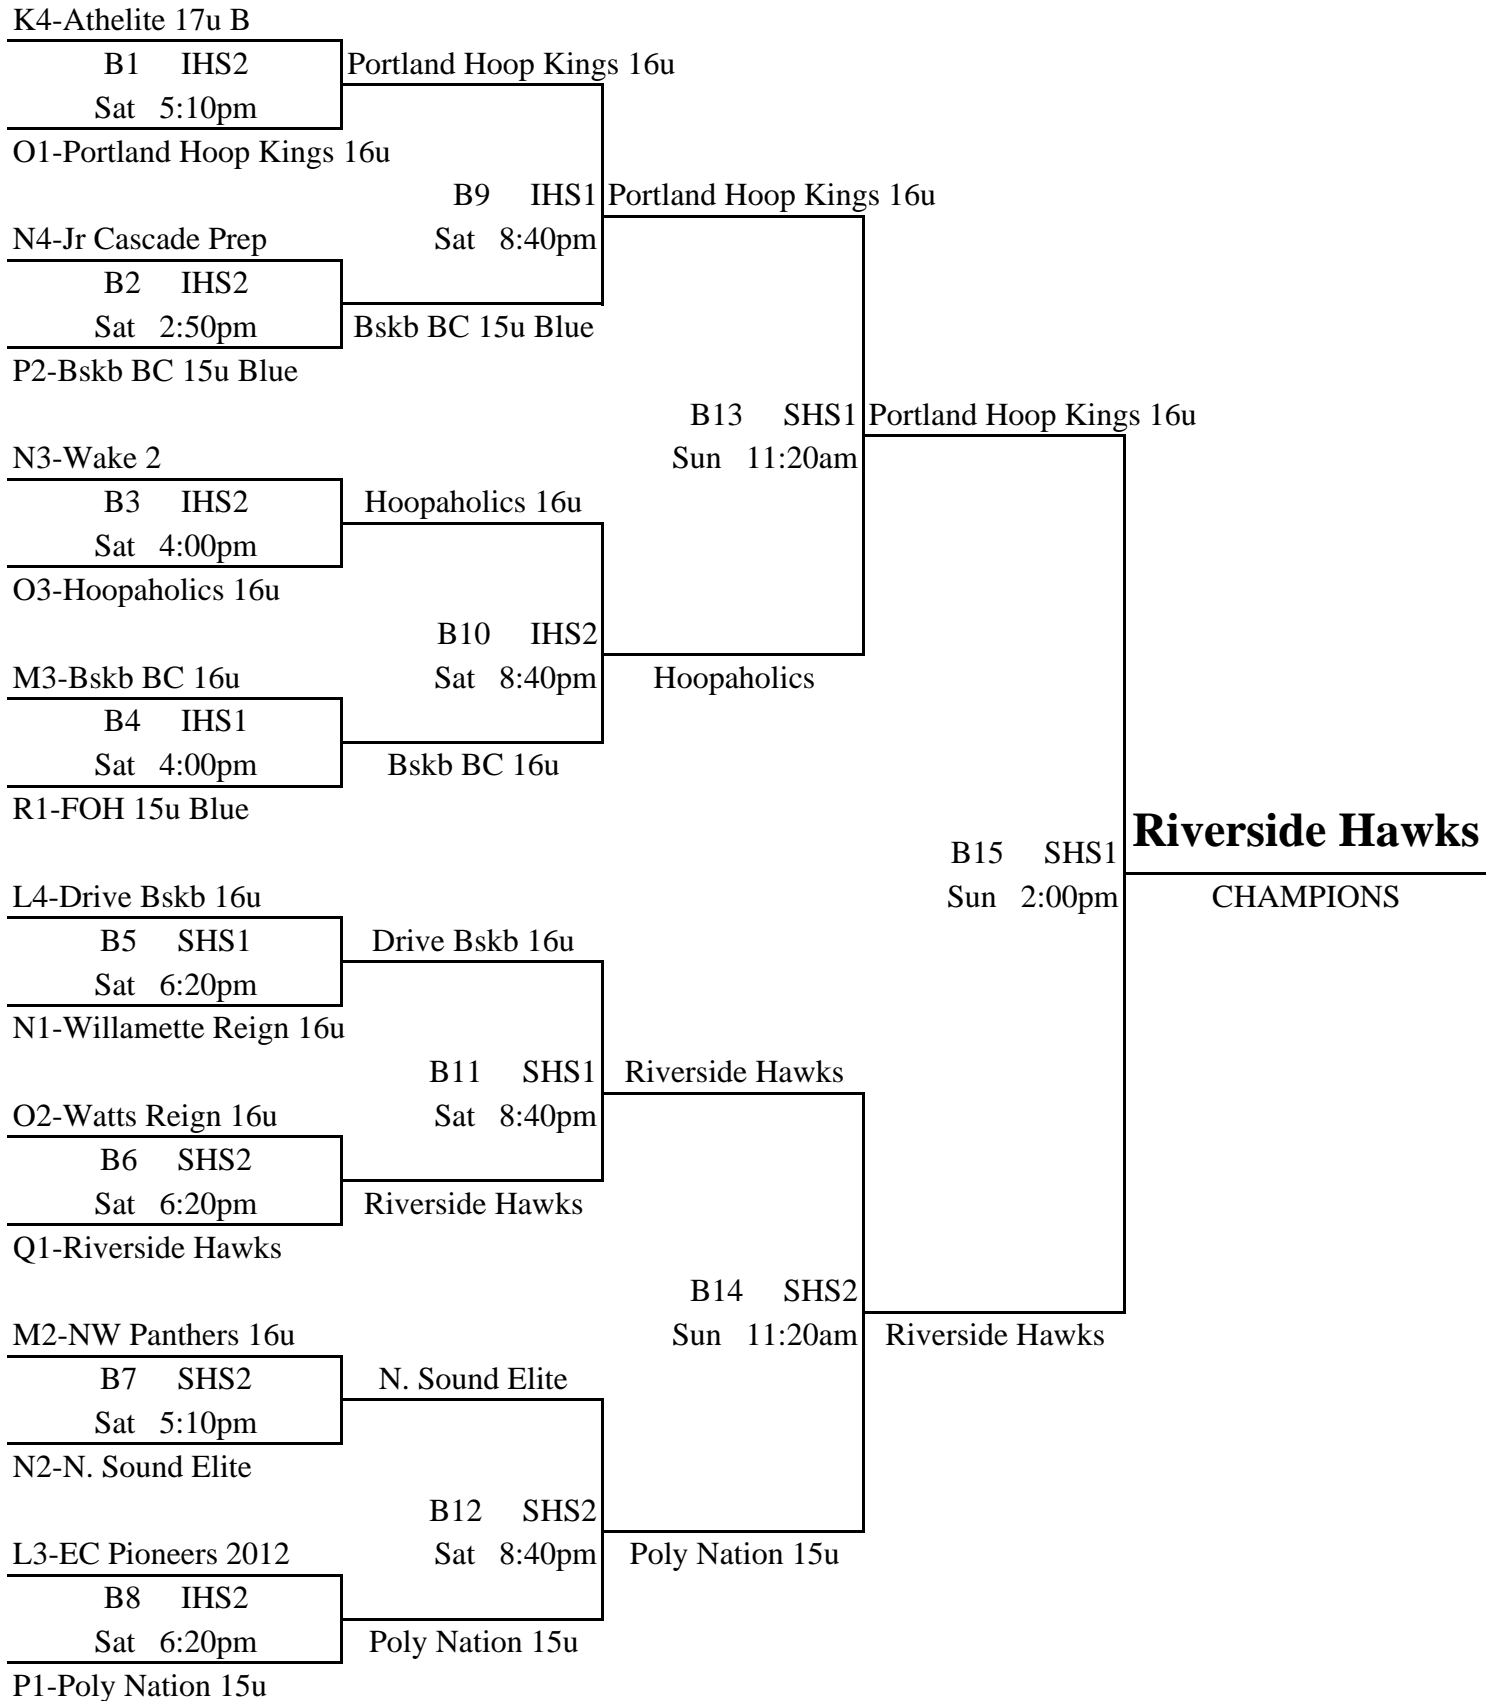

NW Premier Showcase/WA Games

July 10-12, 2009

Bronze Bracket