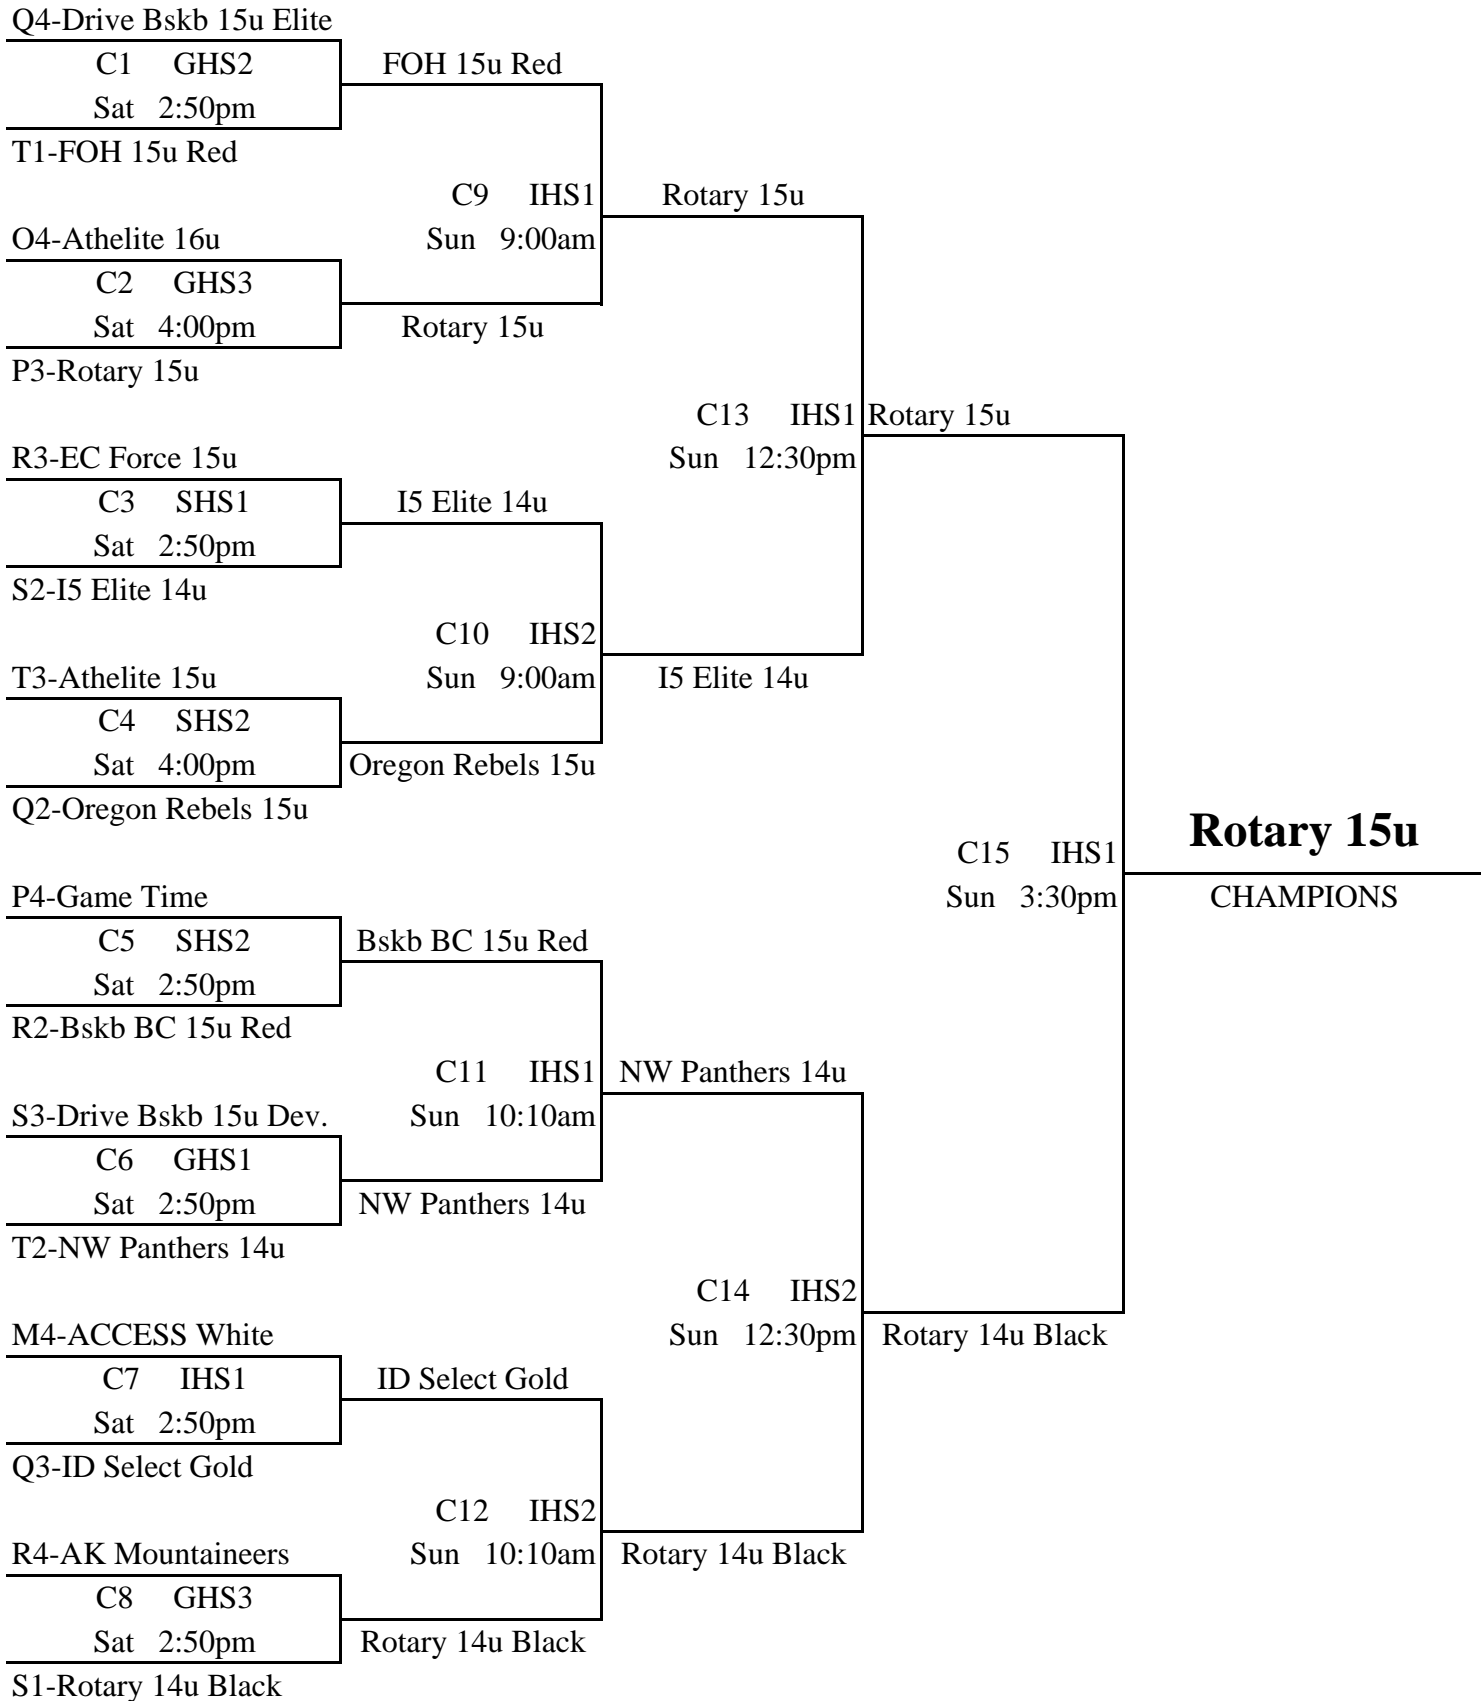

NW Premier Showcase/WA Games July 10-12, 2009

Copper Bracket