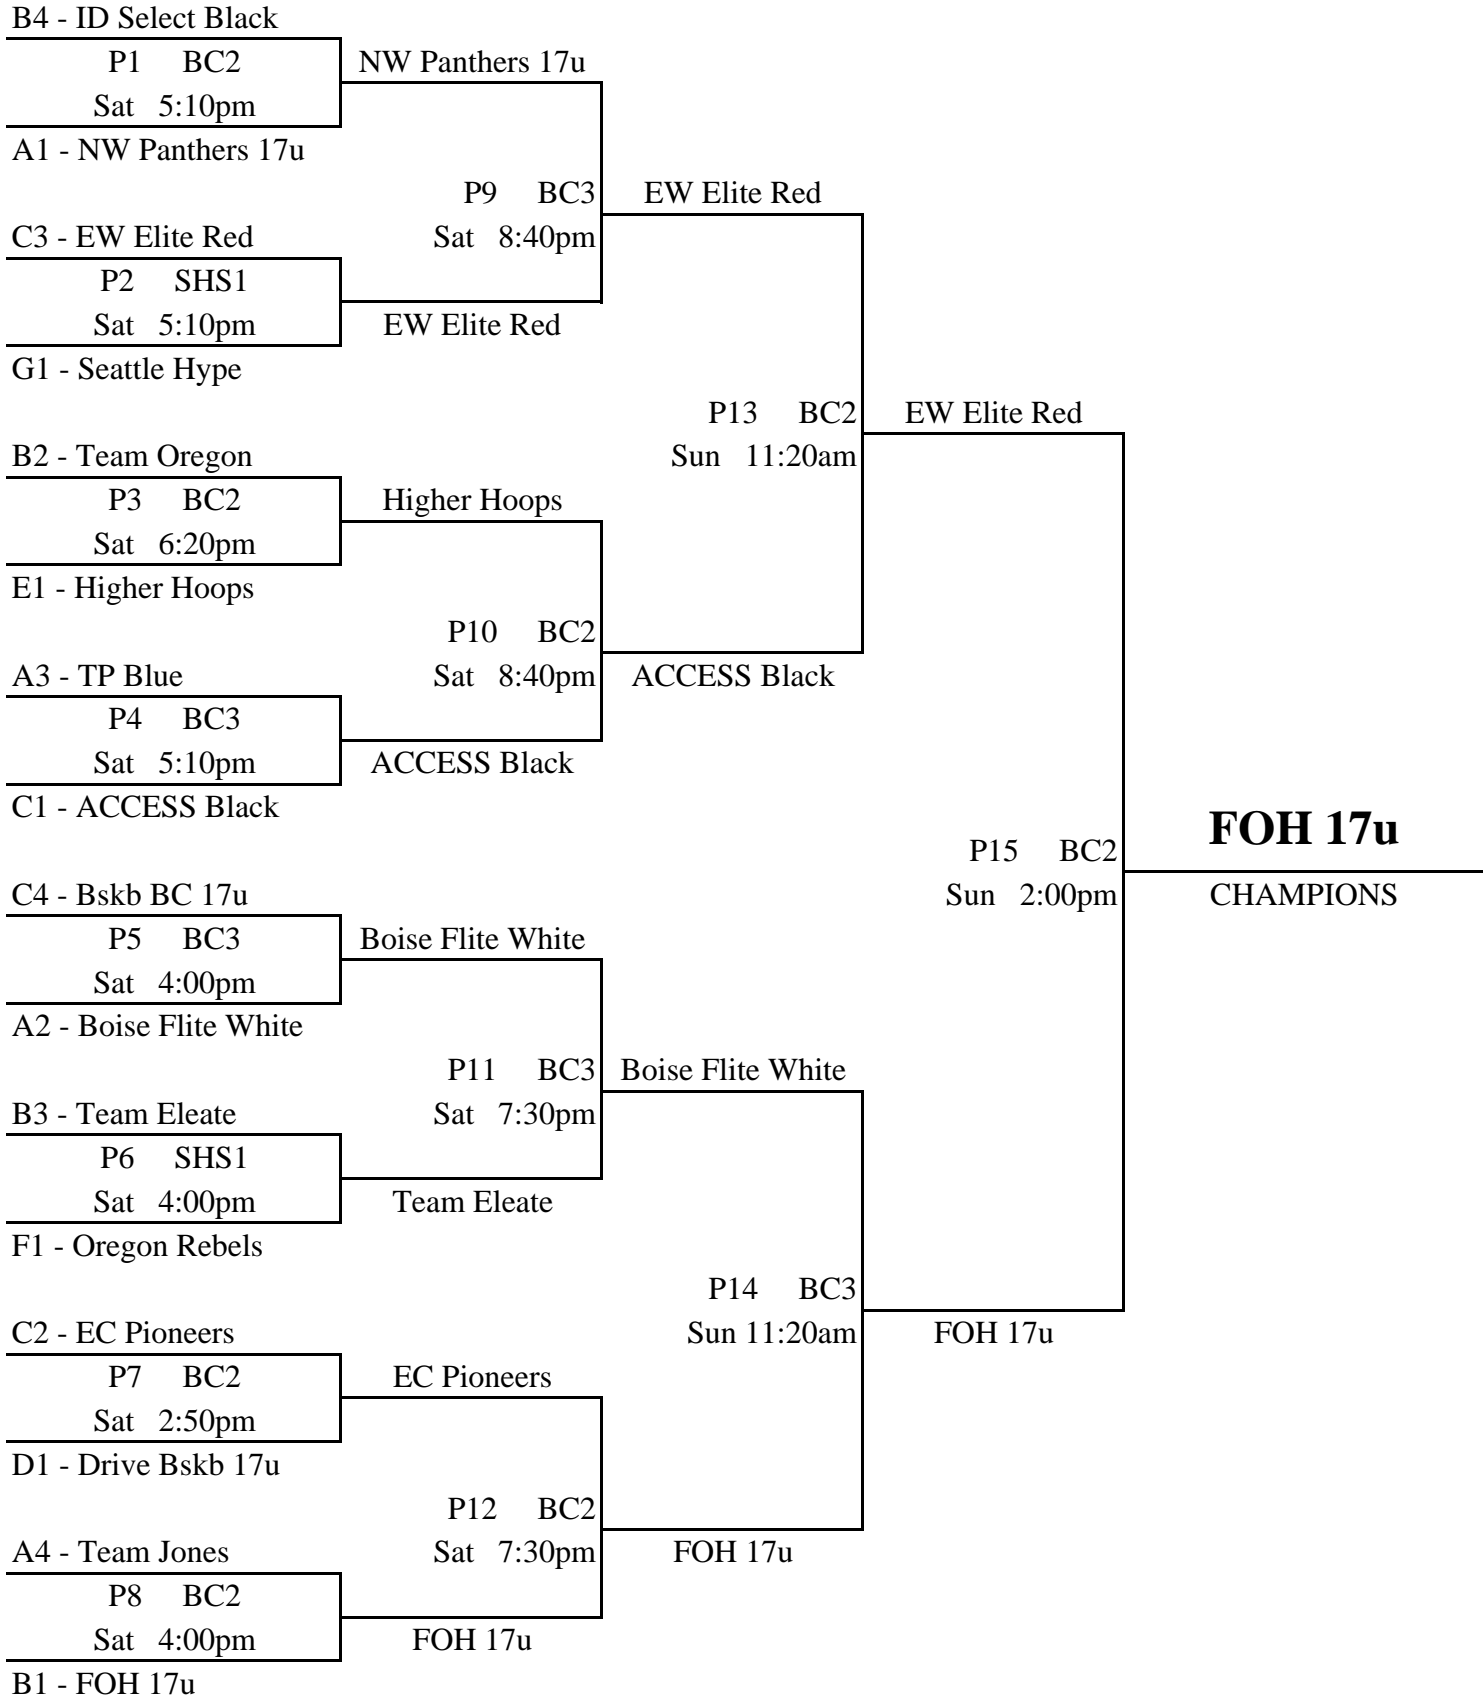

NW Premier Showcase/WA Games July 10-12, 2009

Platinum Bracket