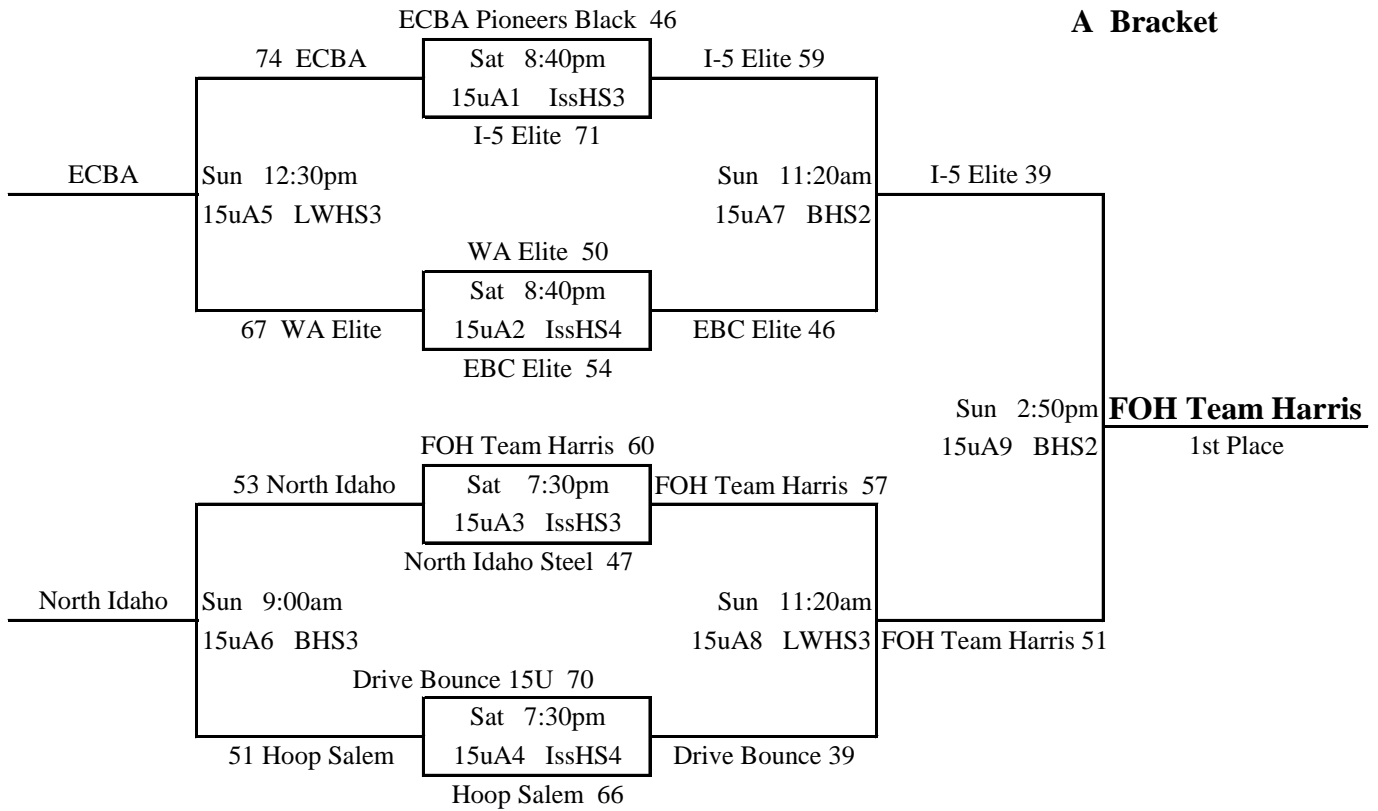

2015 NW Premier Spring Showcase

15u Brackets