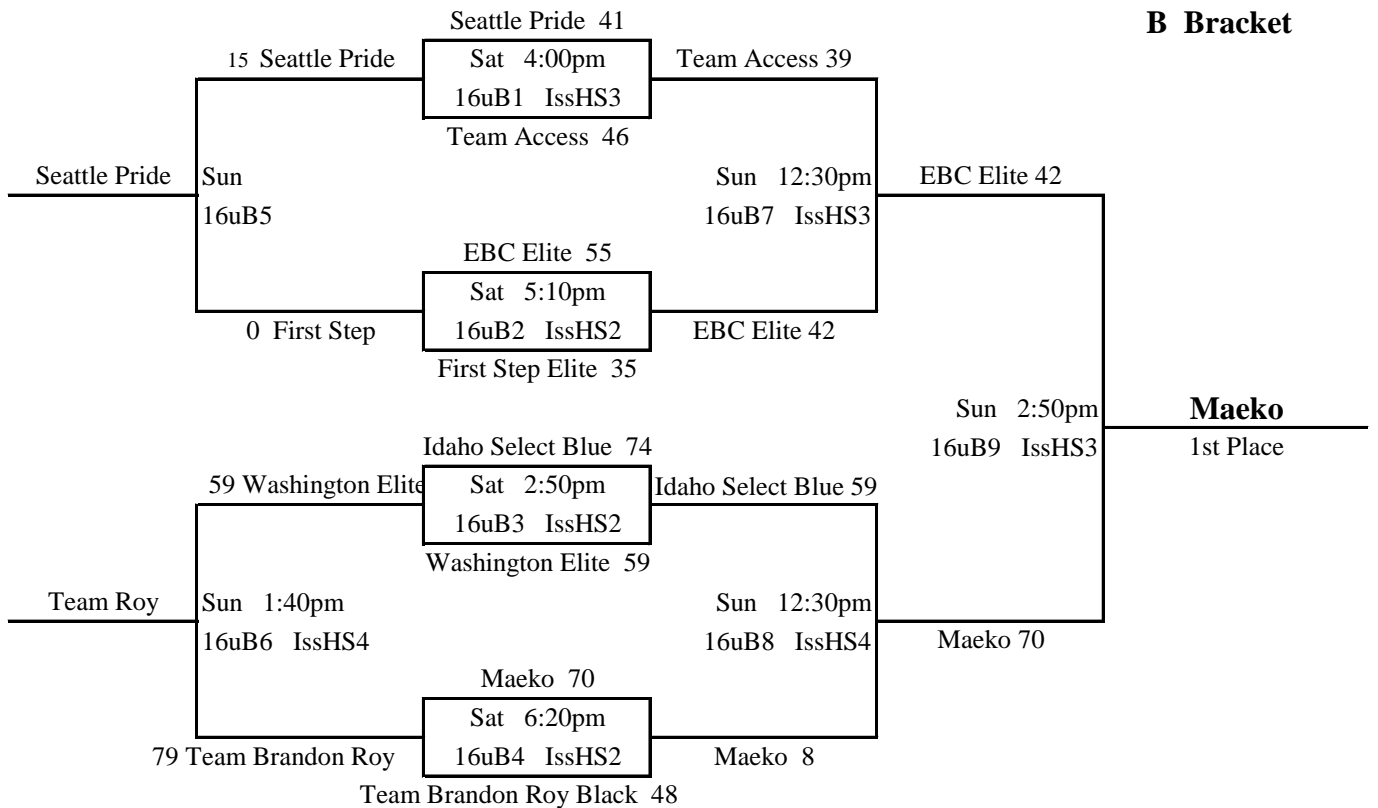

2015 NW Premier Spring Showcase

16u Division

49	S1	v	<u>S2</u>	50	Fri	7:20pm @ PC1	36	T1	v	<u>T2</u>	58	Fri	8:25pm @ PC1
49	<u>S3</u>	v	S1	34	Sat	10:10am @ IssHS1	76	<u>T3</u>	v	T1	63	Sat	10:10am @ IssHS2
65	S2	v	<u>S3</u>	69	Sat	12:30pm @ IssHS3	49	T2	v	<u>T3</u>	52	Sat	12:30pm @ IssHS4
49	U1	v	<u>U2</u>	66	Fri	6:15pm @ PC2	47	V1	v	<u>V2</u>	84	Fri	7:20pm @ PC2
49	<u>U3</u>	v	U1	48	Sat	10:10am @ IssHS3	54	<u>V3</u>	v	V1	25	Sat	10:10am @ IssHS4
56	<u>U2</u>	v	U3	44	Sat	1:40pm @ IssHS3	68	V2	v	<u>V3</u>	71	Sat	1:40pm @ IssHS4
51	W1	v	<u>W2</u>	58	Fri	8:25pm @ PC2	58	<u>X1</u>	v	X2	56	Fri	6:15pm @ BHS2
51	<u>W3</u>	v	W1	39	Sat	10:10am @ EBCK	77	<u>X3</u>	v	X1	73	Sat	9:00am @ IssHS3
60	<u>W2</u>	v	W3	55	Sat	12:30pm @ EBCK	47	X2	v	<u>X3</u>	78	Sat	11:20am @ IssHS3
85	<u>Y1</u>	v	Y2	33	Fri	6:15pm @ LWHS3	63	<u>Z1</u>	v	Z2	51	Fri	7:20pm @ BHS2
43	Y3	v	<u>Y1</u>	70	Sat	9:00am @ IssHS4	39	Z3	v	<u>Z1</u>	66	Sat	10:10am @ EBCR
71	Y2	v	<u>Y3</u>	75	Sat	11:20am @ IssHS4	76	<u>Z2</u>	v	Z3	38	Sat	12:30pm @ EBCR
59	<u>AA1</u>	v	AA2	46	Fri	7:20pm @ LWHS3	71	<u>BB1</u>	v	BB2	56	Fri	8:25pm @ BHS2
45	AA3	v	<u>AA1</u>	71	Sat	9:00am @ EBCK	67	<u>BB3</u>	v	BB4	61	Fri	8:25pm @ LWHS3
71	<u>AA2</u>	v	AA3	36	Sat	11:20am @ EBCK	58	<u>BB2</u>	v	BB3	36	Sat	1:40pm @ EBCK
							69	<u>BB4</u>	v	BB1	55	Sat	1:40pm @ EBCR
65	<u>CC1</u>	v	CC2	58	Fri	6:15pm @ IssHS3							
56	CC3	v	<u>CC1</u>	59	Sat	9:00am @ EBCR							
70	<u>CC2</u>	v	CC3	66	Sat	11:20am @ EBCR							

2015 NW Premier Spring Showcase

16u Brackets