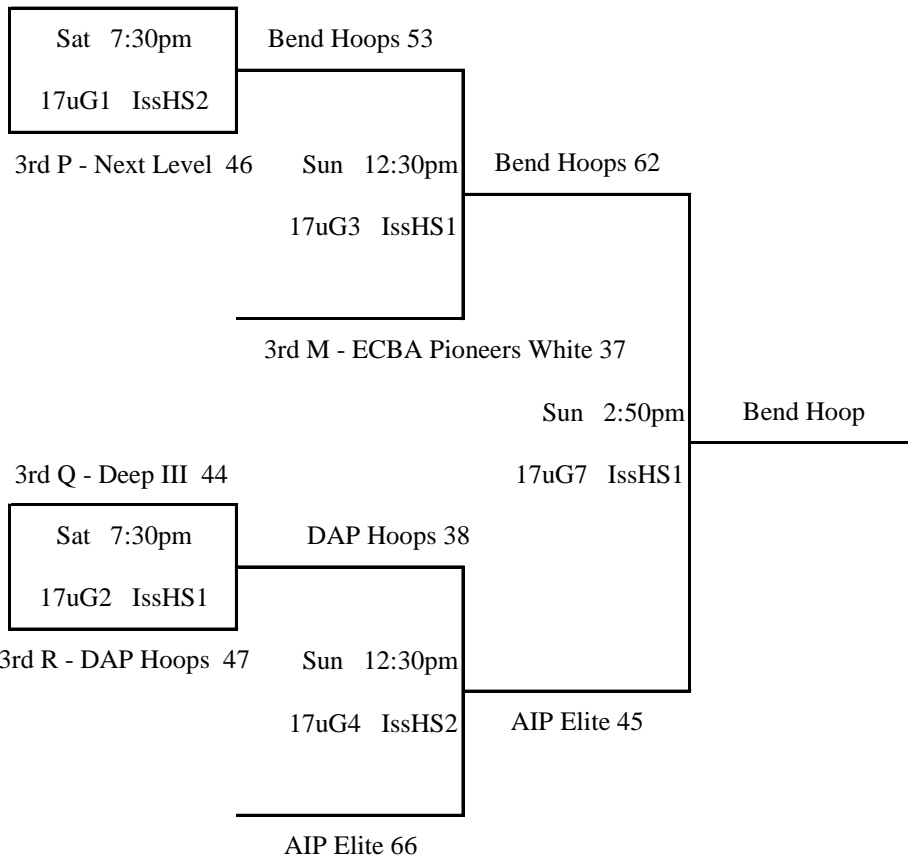

E Bracket

F Bracket

2015 NW Premier Spring Showcase

17u Brackets

3rd O - Bend Hoops Premier 59

G Bracket

2015 NW Premier Spring Showcase

16u Division

Pool S

		W	L	Place
1	EBC Elite		2	3rd
2	Eastern WA Elite White	1	1	2nd
3	FLITE 16u	2		1st

Pool T

		W	L	Place
1	Idaho Select Blue		2	3rd
2	FOH 16u Blue	1	1	2nd
3	Drive Bounce 16u Elite I	2		1st

Pool U

		W	L	Place
1	North Sound Bskb Academy		2	3rd
2	Idaho Select Red	2		1st
3	Seattle Pride	1	1	2nd

Pool V

		W	L	Place
1	Idaho Elite 16u (Holiday)		2	3rd
2	Maeko	1	1	2nd
3	ECBA FBJ	2		1st

Pool W

		W	L	Place
1	North City		2	3rd
2	Clutch Players Navy	2		1st
3	First Step Elite	1	1	2nd

Pool X

		W	L	Place
1	Washington Elite	1	1	2nd
2	Total Package Gray		2	3rd
3	Hoop Salem	2		1st