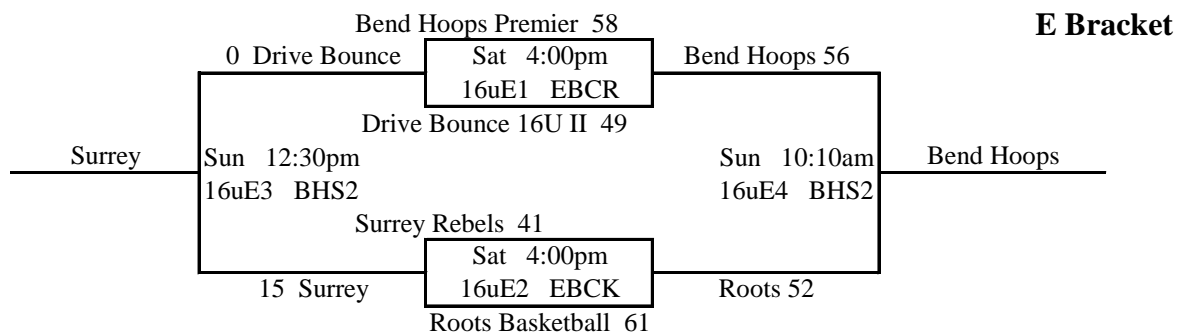

2015 NW Premier Spring Showcase

16u Brackets

2015 NW Premier Spring Showcase

15u Division

Pool ZZZ

		W	L	Place
1	FLITE 15u	1	1	3rd
2	I-5 Elite 2018	1	1	1st
3	FOH Team Harris	1	1	2nd

Pool DD

		W	L	Place
1	Eastern WA Elite Blue		2	3rd
2	Washington Elite	1	1	2nd
3	Hoop Salem	2		1st

Pool EE

		W	L	Place
1	Pac West Select		2	3rd
2	NW Panthers	1	1	2nd
3	North Idaho Steel	2		1st

Pool FF

		W	L	Place
1	Idaho Select Green		2	3rd
2	EBC Elite 15u	2		1st
3	Maeko	1	1	2nd

Pool GG

		W	L	Place
1	ECBA Pioneers Black	2		1st
2	Total Package 9th		2	3rd
3	ML20	1	1	2nd

Pool HH

		W	L	Place
1	LocalHoops		2	3rd
2	North City	1	1	2nd
3	Drive Bounce 15u Elite I	2		1st

Pool II

		W	L	Place
1	Elite Sports Acad. 9th	2		1st
2	DAP Hoops		2	3rd
3	ECBA Pioneers White	1	1	2nd

Pool JJ

		W	L	Place
1	NSE Titans		2	3rd
2	FOH 15u Red	1	1	2nd
3	ESA Tigers 9th	2		1st

Pool KK

		W	L	Place
1	COAST Select		2	3rd
2	Wake 9th	2		1st
3	Drive Bounce 15u Elite II	1	1	2nd

Pool LL

		W	L	Place
1	Team Jones OR 15u	1	1	3rd
2	Roots Basketball		2	4th
3	Seattle Pride 15u	1	1	2nd
4	Hilander Hoop Club	2		1st

Pool MM

		W	L	Place
1	First Step Elite	1	1	2nd
2	EBC Elite 15u White	0	2	4th
3	Bend Hoops Premier	1	1	3rd
4	OR Swish	2	0	1st