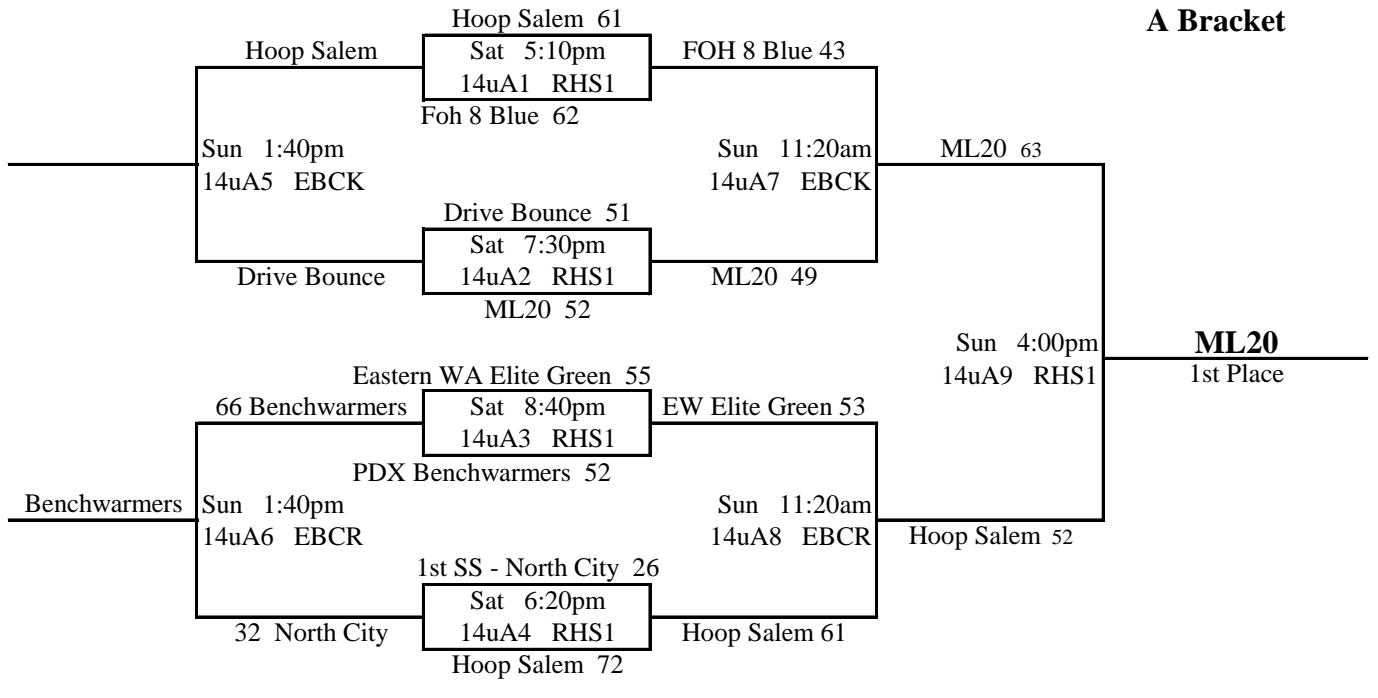

24 SS1 v **SS2** 34 Fri 7:20pm @ RHS1

21 SS3 v **SS1** 48 Sat 9:00am @ BHS2

46 **SS2** v SS3 27 Sat 11:20am @ BHS2

2015 NW Premier Spring Showcase

14u Brackets

2015 NW Premier Spring Showcase

12u Division

Pool WW

	W	L	Place
1 PDX Benchwarmers	1	2	3rd
2 FOH 6	3		1st
3 Bend Hoops Premier		3	4th
4 Oregon Swish	2	1	2nd

26	WW1	v	<u>WW2</u>	71	Fri	6:15pm @ RHS3
24	WW3	v	<u>WW4</u>	60	Sat	10:10am @ RHS3
86	<u>WW2</u>	v	WW3	9	Sat	12:30pm @ RHS1
54	<u>WW4</u>	v	WW1	50	Sat	12:30pm @ RHS2
61	<u>WW1</u>	v	WW3	23	Sat	2:50pm @ RHS1
75	<u>WW2</u>	v	WW4	41	Sat	4:00pm @ RHS2

Pool XX

	W	L	Place
1 Hanford Flight Purple		3	4th
2 Hoop Salem	3		1st
3 LocalHoops	1	2	3rd
4 NEYB	2	1	2nd

19	XX1	v	<u>XX2</u>	76	Sat	11:20am @ RHS2
40	XX3	v	<u>XX4</u>	57	Sat	11:20am @ RHS3
68	<u>XX2</u>	v	XX3	52	Sat	1:40pm @ RHS3
46	<u>XX4</u>	v	XX1	29	Sat	1:40pm @ RHS2
26	XX1	v	<u>XX3</u>	49	Sat	4:00pm @ RHS3
53	<u>XX2</u>	v	XX4	51	Sat	5:10pm @ RHS2