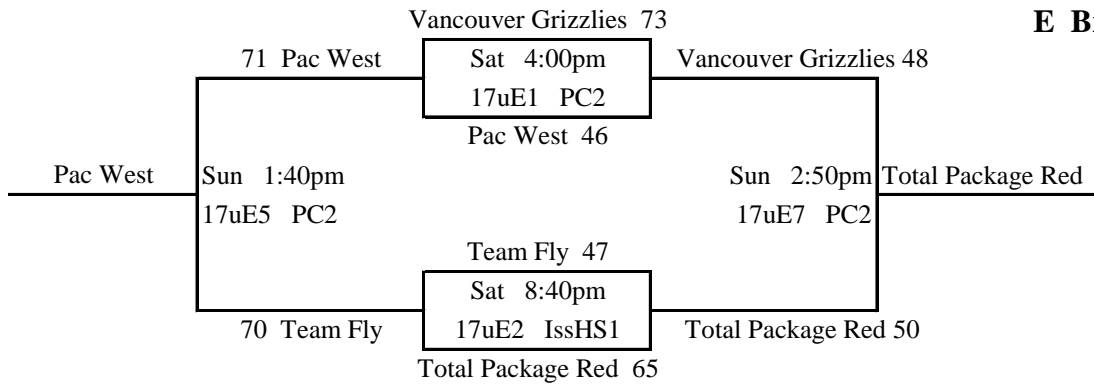

2015 NW Premier Spring Showcase

17u Brackets

E Bracket