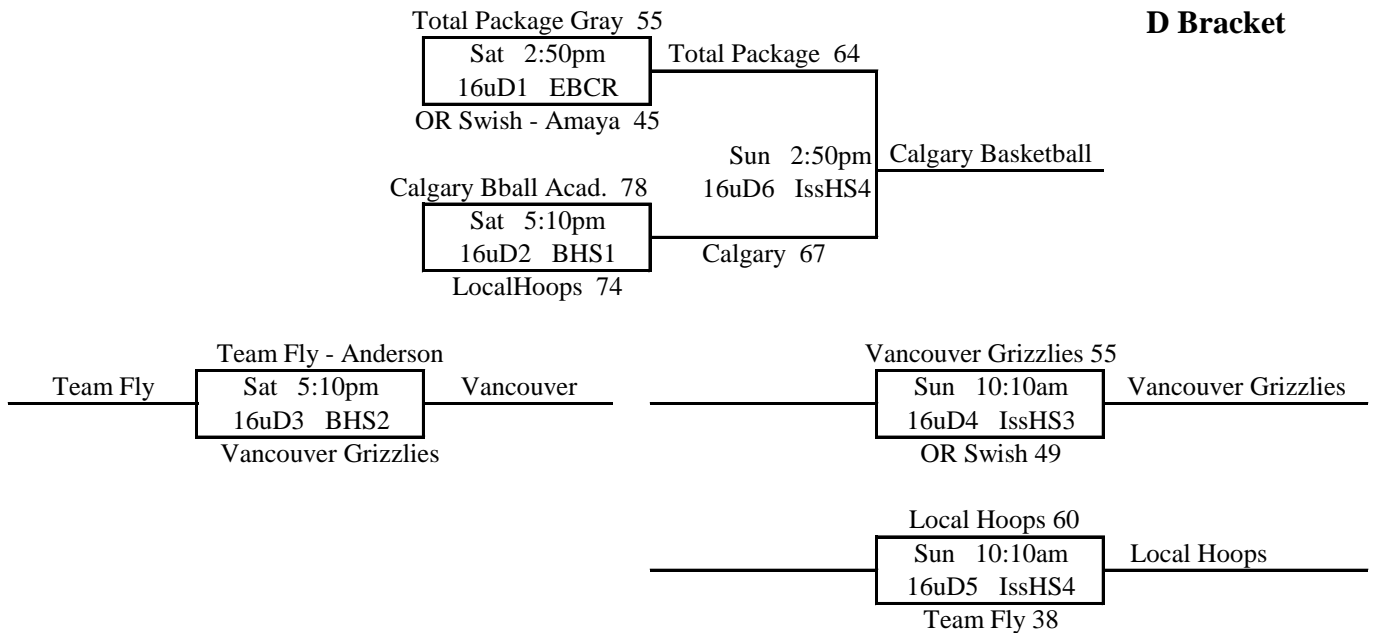

2015 NW Premier Spring Showcase

16u Brackets

2015 NW Premier Spring Showcase

16u Brackets

2015 NW Premier Spring Showcase

15u Division

Pool ZZZ

		W	L	Place
1	FLITE 15u	1	1	3rd
2	I-5 Elite 2018	1	1	1st
3	FOH Team Harris	1	1	2nd

Pool DD

		W	L	Place
1	Eastern WA Elite Blue		2	3rd
2	Washington Elite	1	1	2nd
3	Hoop Salem	2		1st

Pool EE

		W	L	Place
1	Pac West Select		2	3rd
2	NW Panthers	1	1	2nd
3	North Idaho Steel	2		1st

Pool FF

		W	L	Place
1	Idaho Select Green		2	3rd
2	EBC Elite 15u	2		1st
3	Maeko	1	1	2nd