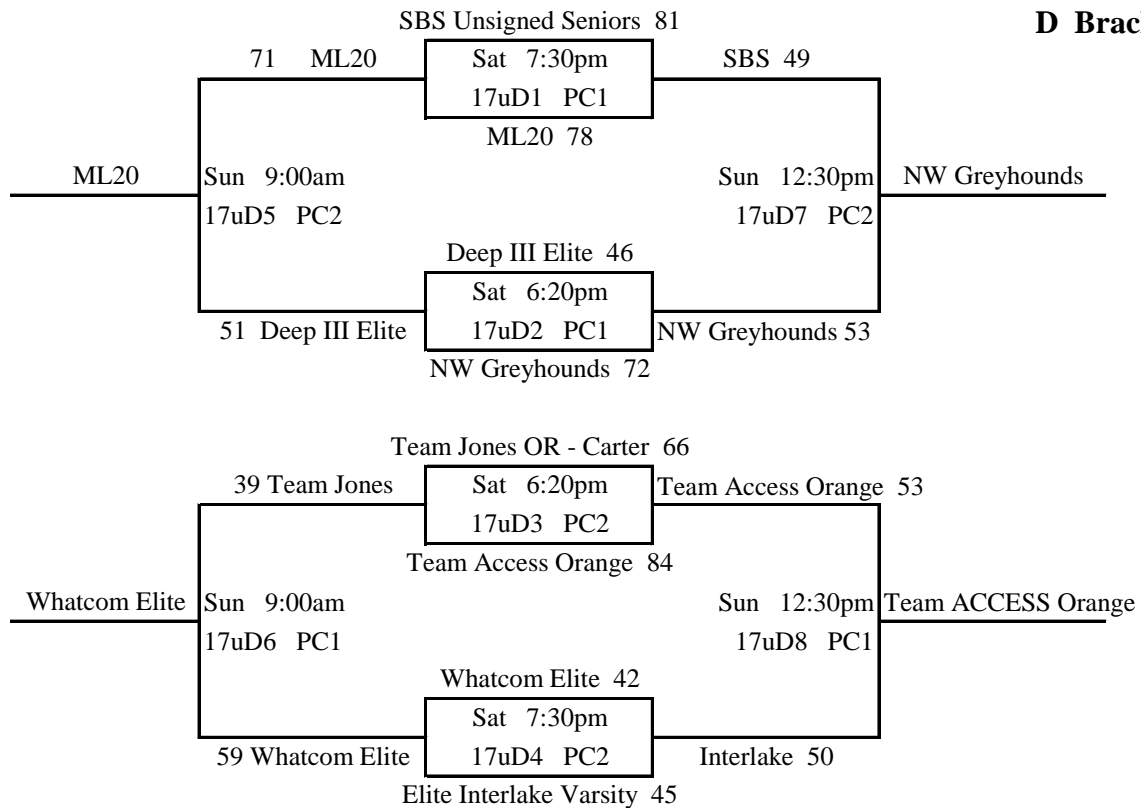

2015 NW Premier Spring Showcase

17u Brackets

C Bracket

D Bracket