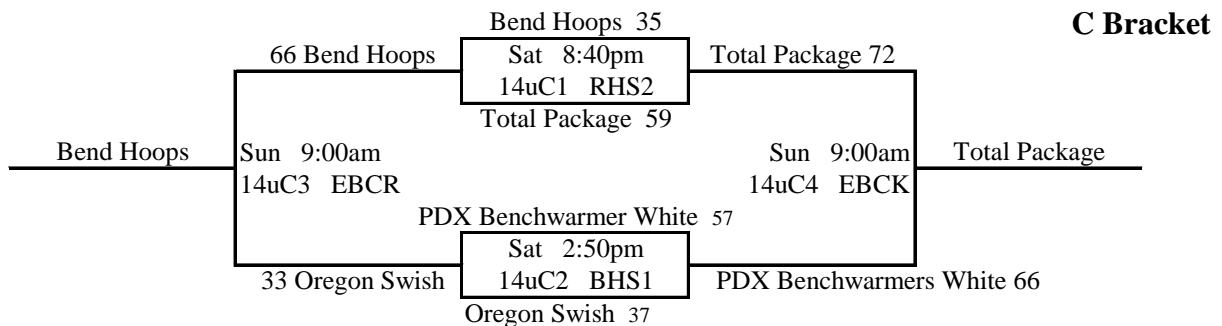

24 SS1 v **SS2** 34 Fri 7:20pm @ RHS1

21 SS3 v **SS1** 48 Sat 9:00am @ BHS2

46 **SS2** v SS3 27 Sat 11:20am @ BHS2

2015 NW Premier Spring Showcase

14u Brackets

2015 NW Premier Spring Showcase

12u Division

Pool WW