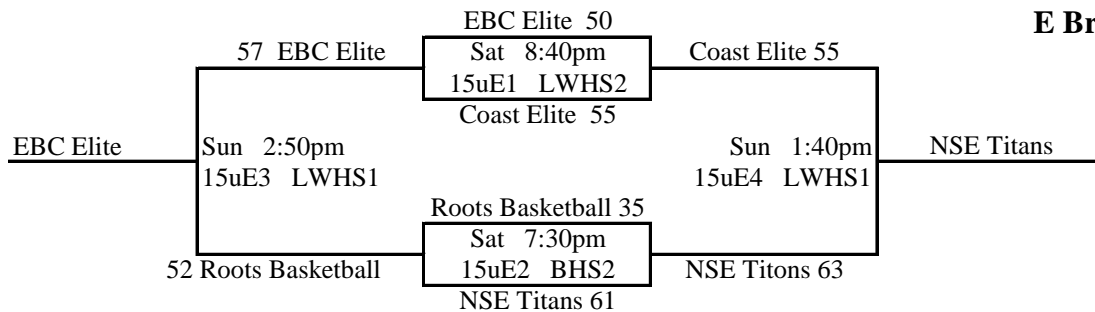

2015 NW Premier Spring Showcase

15u Brackets

C Bracket

D Bracket

E Bracket