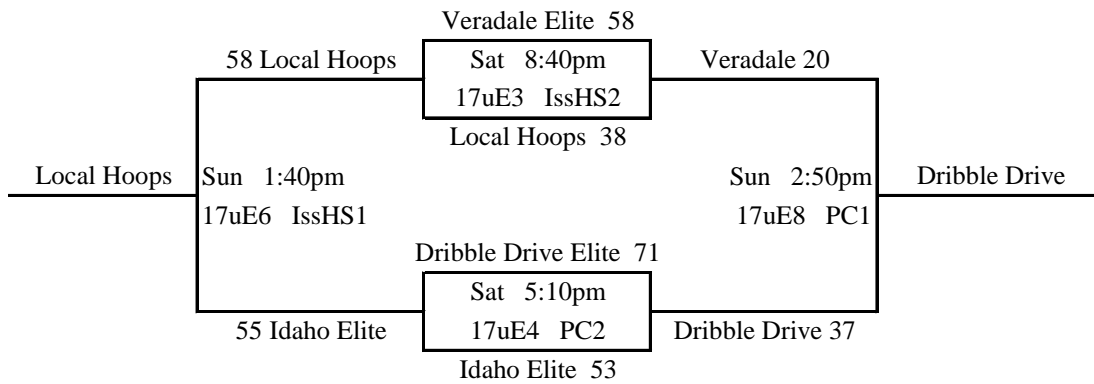

E Bracket

F Bracket

2015 NW Premier Spring Showcase

17u Brackets

3rd O - Bend Hoops Premier 59

G Bracket

2015 NW Premier Spring Showcase

16u Division

Pool S

		W	L	Place
1	EBC Elite		2	3rd
2	Eastern WA Elite White	1	1	2nd
3	FLITE 16u	2		1st

Pool T

		W	L	Place
1	Idaho Select Blue		2	3rd
2	FOH 16u Blue	1	1	2nd
3	Drive Bounce 16u Elite I	2		1st

Pool U

		W	L	Place
1	North Sound Bskb Academy		2	3rd
2	Idaho Select Red	2		1st
3	Seattle Pride	1	1	2nd