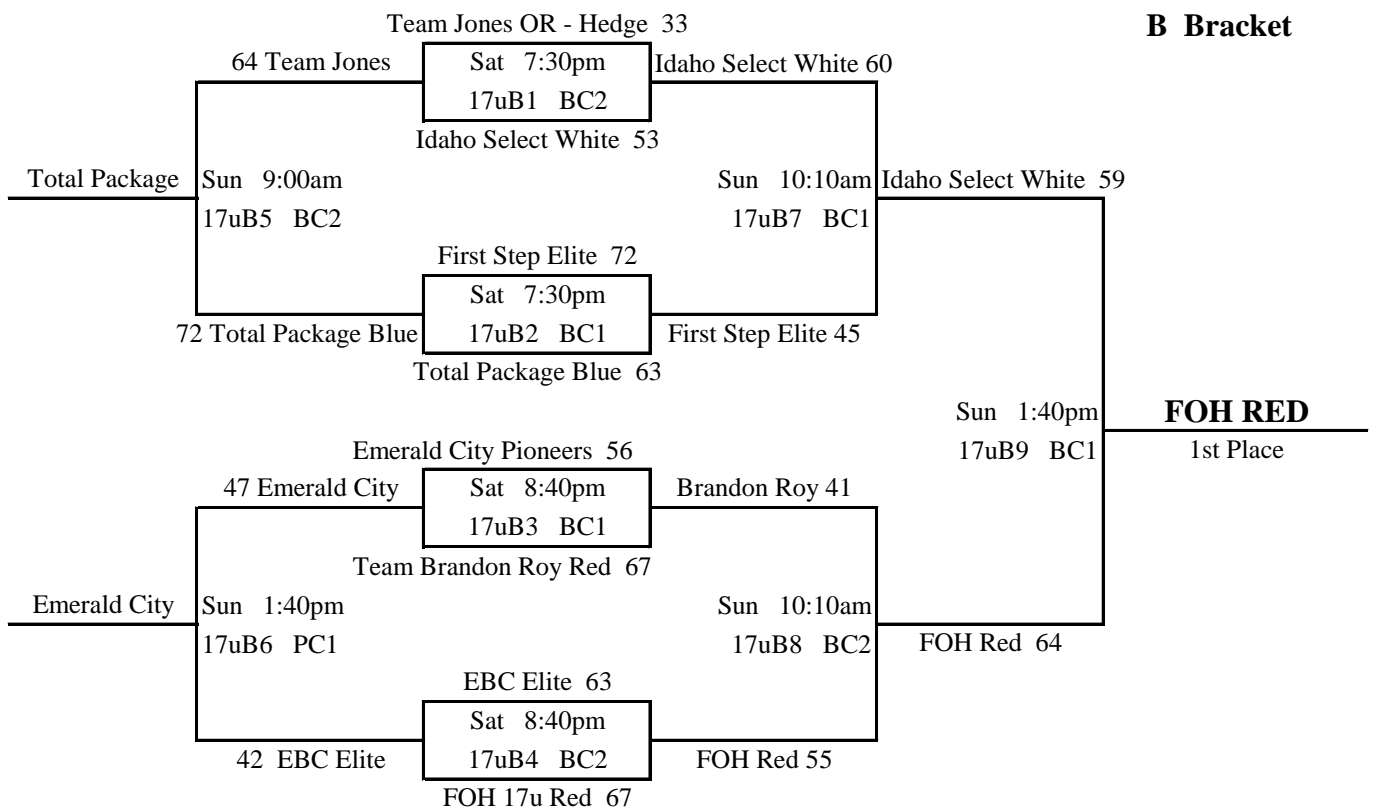

2015 NW Premier Spring Showcase

17u Division

43	A1 v <u>A2</u>	55	Fri	7:20pm @ BC1	51	<u>B1</u> v B2	46	Fri	8:25pm @ BC1
58	<u>A3</u> v A1	53	Sat	11:20am @ BC1	34	B3 v <u>B1</u>	51	Sat	11:20am @ BC2
79	<u>A2</u> v A3	40	Sat	2:50pm @ BC2	74	<u>B2</u> v B3	48	Sat	1:40pm @ BC1
74	<u>C1</u> v C2	73	Fri	8:25pm @ BC2	53	D1 v <u>D2</u>	62	Fri	7:20pm @ BC2
45	C3 v <u>C1</u>	63	Sat	10:10am @ BC1	58	D3 v <u>D1</u>	59	Sat	10:10am @ BC2
68	<u>C2</u> v C3	55	Sat	12:30pm @ BC2	72	<u>D2</u> v D3	62	Sat	12:30pm @ BC1
59	E1 v <u>E2</u>	62	Fri	6:15pm @ BC1	57	F1 v <u>F2</u>	61	Fri	6:15pm @ BC2
63	<u>E3</u> v E1	54	Sat	9:00am @ IssHS2	54	<u>F3</u> v F1	50	Sat	9:00am @ IssHS1
59	E2 v <u>E3</u>	72	Sat	12:30pm @ IssHS1	60	F2 v <u>F3</u>	77	Sat	12:30pm @ IssHS2
45	G1 v <u>G2</u>	54	Fri	9:30pm @ BC1	60	<u>H1</u> v H2	50	Fri	9:30pm @ BC2
55	G3 v <u>G1</u>	66	Sat	11:20am @ IssHS1	60	H3 v <u>H1</u>	63	Sat	11:20am @ IssHS2
58	<u>G2</u> v G3	49	Sat	1:40pm @ IssHS1	60	H2 v <u>H3</u>	71	Sat	2:50pm @ BC1
56	I1 v <u>I2</u>	69	Fri	6:15pm @ BHS1	55	J1 v <u>J2</u>	63	Fri	7:20pm @ BHS1
65	<u>I3</u> v I1	60	Sat	1:40pm @ BC2	67	<u>J3</u> v J1	59	Sat	1:40pm @ IssHS2
71	I2 v <u>I3</u>	77	Sat	4:00pm @ BC1	42	J2 v <u>J3</u>	64	Sat	4:00pm @ BC2
49	K1 v <u>K2</u>	64	Fri	8:25pm @ BHS1	59	<u>L1</u> v L2	38	Fri	8:25pm @ IssHS1
56	<u>K3</u> v K1	40	Sat	9:00am @ BC2	48	L3 v <u>L1</u>	67	Sat	9:00am @ BC1
52	K2 v <u>K3</u>	73	Sat	12:30pm @ LWHS3	64	L2 v <u>L3</u>	72	Sat	11:20am @ LWHS3
53	M1 v <u>M2</u>	59	Fri	7:20pm @ IssHS1	53	<u>N1</u> v N2	51	Fri	6:15pm @ IssHS1
59	<u>M3</u> v M1	44	Sat	10:10am @ PC1	47	N3 v <u>N1</u>	53	Sat	11:20am @ PC2
51	M2 v <u>M3</u>	73	Sat	12:30pm @ PC1	63	N2 v <u>N3</u>	67	Sat	1:40pm @ PC2
35	O1 v <u>O2</u>	53	Fri	6:15pm @ IssHS2	65	<u>P1</u> v P2	63	Fri	7:20pm @ IssHS2
56	<u>O3</u> v O1	50	Sat	9:00am @ PC1	38	P3 v <u>P1</u>	57	Sat	12:30pm @ PC2
60	<u>O2</u> v O3	47	Sat	11:20am @ PC1	47	P2 v <u>P3</u>	51	Sat	2:50pm @ PC2
50	<u>Q1</u> v Q2	33	Fri	8:25pm @ IssHS2	61	<u>R1</u> v R2	46	Fri	6:15pm @ PC1
39	Q3 v <u>Q1</u>	41	Sat	1:40pm @ PC1	31	R3 v <u>R1</u>	49	Sat	2:50pm @ PC1
30	Q2 v <u>Q3</u>	46	Sat	4:00pm @ PC1	55	<u>R2</u> v R3	47	Sat	5:10pm @ PC1

2015 NW Premier Spring Showcase

17u Brackets