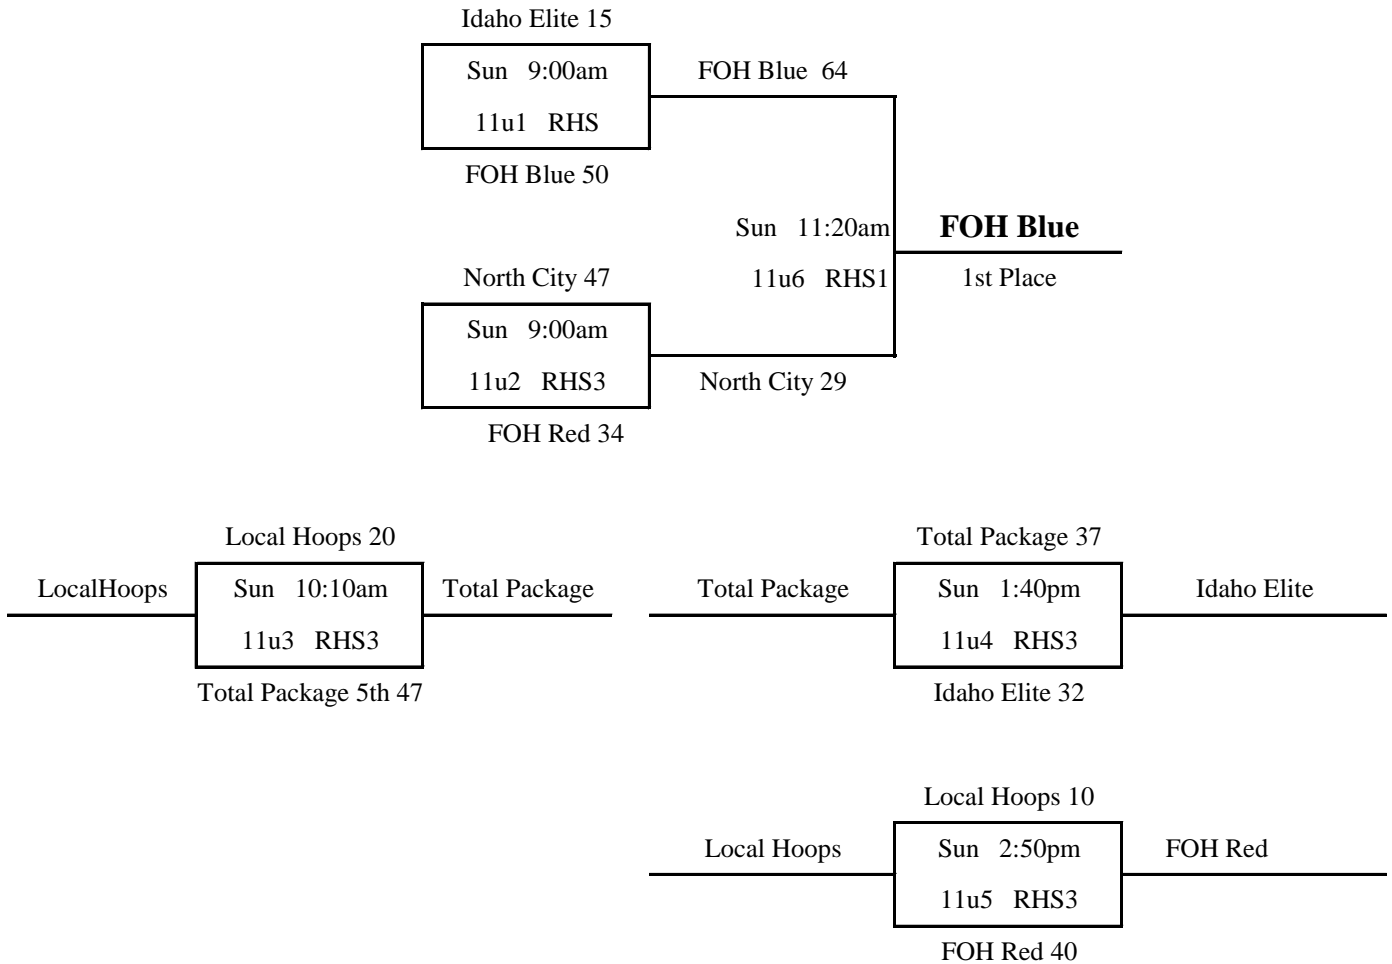

	W	L	Place
1 PDX Benchwarmers	1	2	3rd
2 FOH 6	3		1st
3 Bend Hoops Premier		3	4th
4 Oregon Swish	2	1	2nd

26	WW1	v	<u>WW2</u>	71	Fri	6:15pm @ RHS3
24	WW3	v	<u>WW4</u>	60	Sat	10:10am @ RHS3
86	<u>WW2</u>	v	WW3	9	Sat	12:30pm @ RHS1
54	<u>WW4</u>	v	WW1	50	Sat	12:30pm @ RHS2
61	<u>WW1</u>	v	WW3	23	Sat	2:50pm @ RHS1
75	<u>WW2</u>	v	WW4	41	Sat	4:00pm @ RHS2

Pool XX

	W	L	Place
1 Hanford Flight Purple		3	4th
2 Hoop Salem	3		1st
3 LocalHoops	1	2	3rd
4 NEYB	2	1	2nd

19	XX1	v	<u>XX2</u>	76	Sat	11:20am @ RHS2
40	XX3	v	<u>XX4</u>	57	Sat	11:20am @ RHS3
68	<u>XX2</u>	v	XX3	52	Sat	1:40pm @ RHS3
46	<u>XX4</u>	v	XX1	29	Sat	1:40pm @ RHS2
26	XX1	v	<u>XX3</u>	49	Sat	4:00pm @ RHS3
53	<u>XX2</u>	v	XX4	51	Sat	5:10pm @ RHS2

Pool ZZ

	W	L	Place
1 Total Package 5th		2	3rd
2 FOH 5 Red	2		1st
3 Idaho Elite	1	1	2nd

40 ZZ1 v ZZ2 45 Sat 9:00am @ RHS1
 39 ZZ3 v ZZ1 33 Sat 11:20pm @ RHS1
 32 ZZ2 v ZZ3 27 Sat 2:50pm @ RHS2

2015 NW Premier Spring Showcase