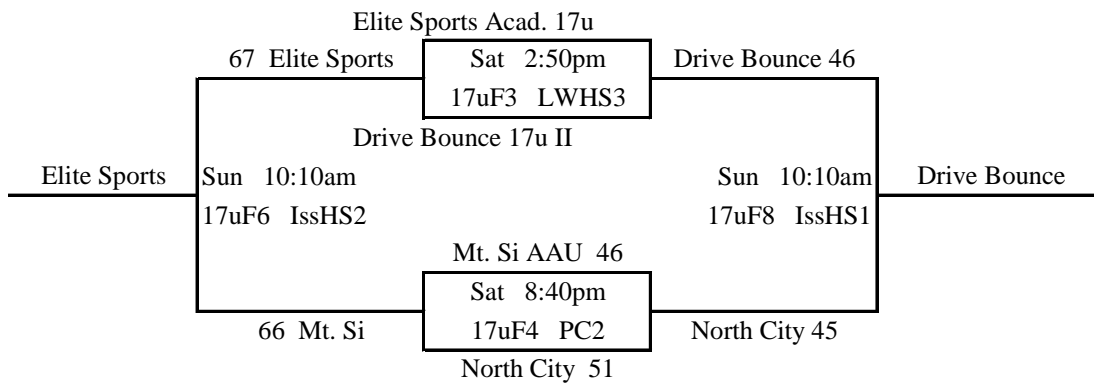

2015 NW Premier Spring Showcase

17u Brackets

E Bracket

F Bracket