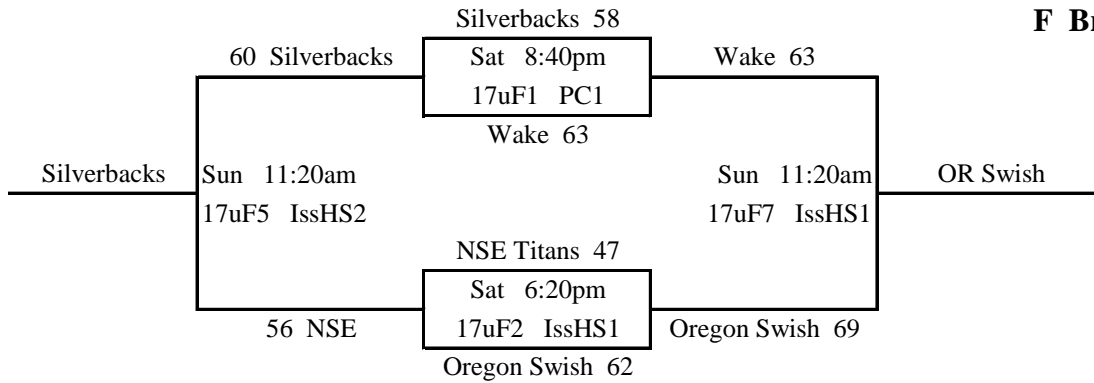

E Bracket

F Bracket

2015 NW Premier Spring Showcase

17u Brackets

3rd O - Bend Hoops Premier 59

G Bracket

2015 NW Premier Spring Showcase

16u Division