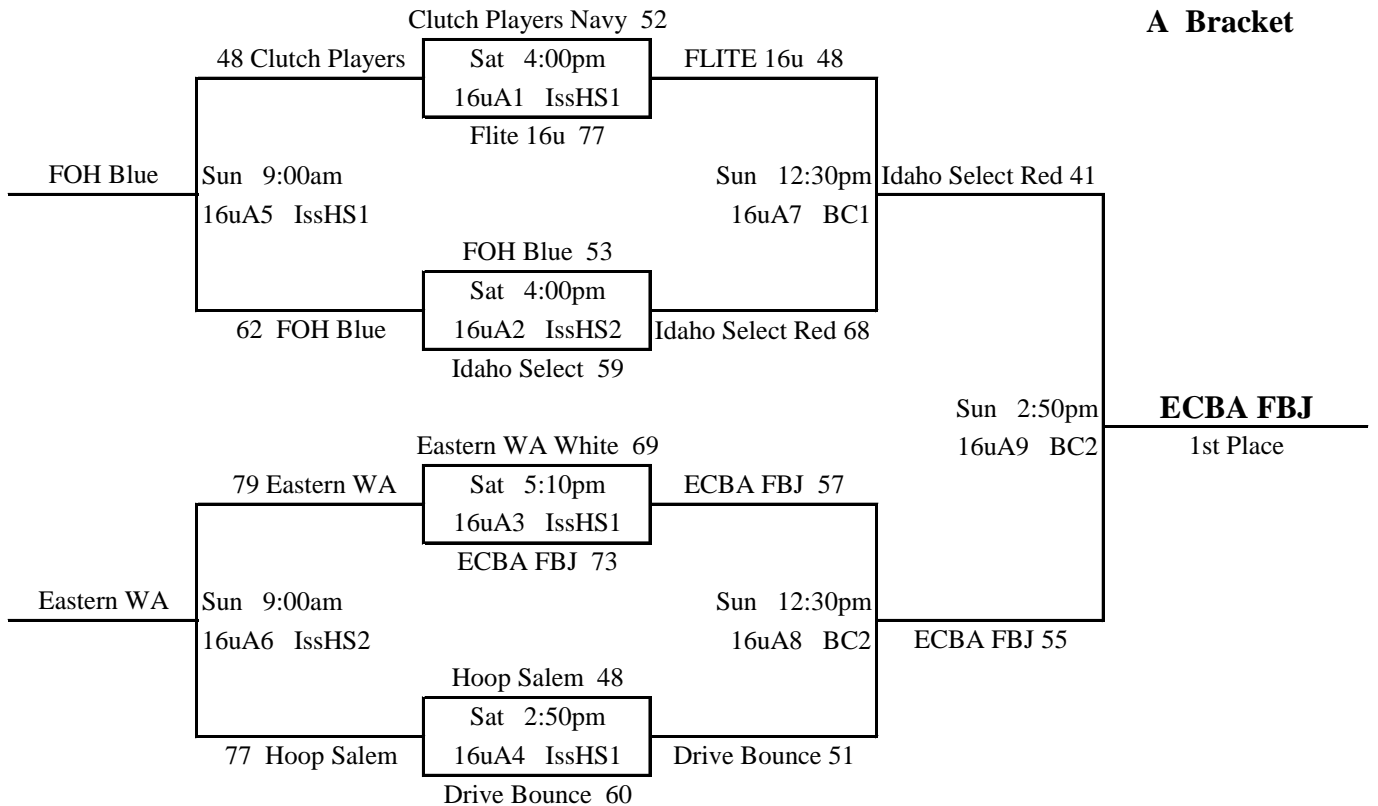

2015 NW Premier Spring Showcase

16u Division

49	S1	v	<u>S2</u>	50	Fri	7:20pm @ PC1	36	T1	v	<u>T2</u>	58	Fri	8:25pm @ PC1
49	<u>S3</u>	v	S1	34	Sat	10:10am @ IssHS1	76	<u>T3</u>	v	T1	63	Sat	10:10am @ IssHS2
65	S2	v	<u>S3</u>	69	Sat	12:30pm @ IssHS3	49	T2	v	<u>T3</u>	52	Sat	12:30pm @ IssHS4
49	U1	v	<u>U2</u>	66	Fri	6:15pm @ PC2	47	V1	v	<u>V2</u>	84	Fri	7:20pm @ PC2
49	<u>U3</u>	v	U1	48	Sat	10:10am @ IssHS3	54	<u>V3</u>	v	V1	25	Sat	10:10am @ IssHS4
56	<u>U2</u>	v	U3	44	Sat	1:40pm @ IssHS3	68	V2	v	<u>V3</u>	71	Sat	1:40pm @ IssHS4
51	W1	v	<u>W2</u>	58	Fri	8:25pm @ PC2	58	<u>X1</u>	v	X2	56	Fri	6:15pm @ BHS2
51	<u>W3</u>	v	W1	39	Sat	10:10am @ EBCK	77	<u>X3</u>	v	X1	73	Sat	9:00am @ IssHS3
60	<u>W2</u>	v	W3	55	Sat	12:30pm @ EBCK	47	X2	v	<u>X3</u>	78	Sat	11:20am @ IssHS3
85	<u>Y1</u>	v	Y2	33	Fri	6:15pm @ LWHS3	63	<u>Z1</u>	v	Z2	51	Fri	7:20pm @ BHS2
43	Y3	v	<u>Y1</u>	70	Sat	9:00am @ IssHS4	39	Z3	v	<u>Z1</u>	66	Sat	10:10am @ EBCR
71	Y2	v	<u>Y3</u>	75	Sat	11:20am @ IssHS4	76	<u>Z2</u>	v	Z3	38	Sat	12:30pm @ EBCR
59	<u>AA1</u>	v	AA2	46	Fri	7:20pm @ LWHS3	71	<u>BB1</u>	v	BB2	56	Fri	8:25pm @ BHS2
45	AA3	v	<u>AA1</u>	71	Sat	9:00am @ EBCK	67	<u>BB3</u>	v	BB4	61	Fri	8:25pm @ LWHS3
71	<u>AA2</u>	v	AA3	36	Sat	11:20am @ EBCK	58	<u>BB2</u>	v	BB3	36	Sat	1:40pm @ EBCK
							69	<u>BB4</u>	v	BB1	55	Sat	1:40pm @ EBCR
65	<u>CC1</u>	v	CC2	58	Fri	6:15pm @ IssHS3							
56	CC3	v	<u>CC1</u>	59	Sat	9:00am @ EBCR							
70	<u>CC2</u>	v	CC3	66	Sat	11:20am @ EBCR							

2015 NW Premier Spring Showcase

16u Brackets