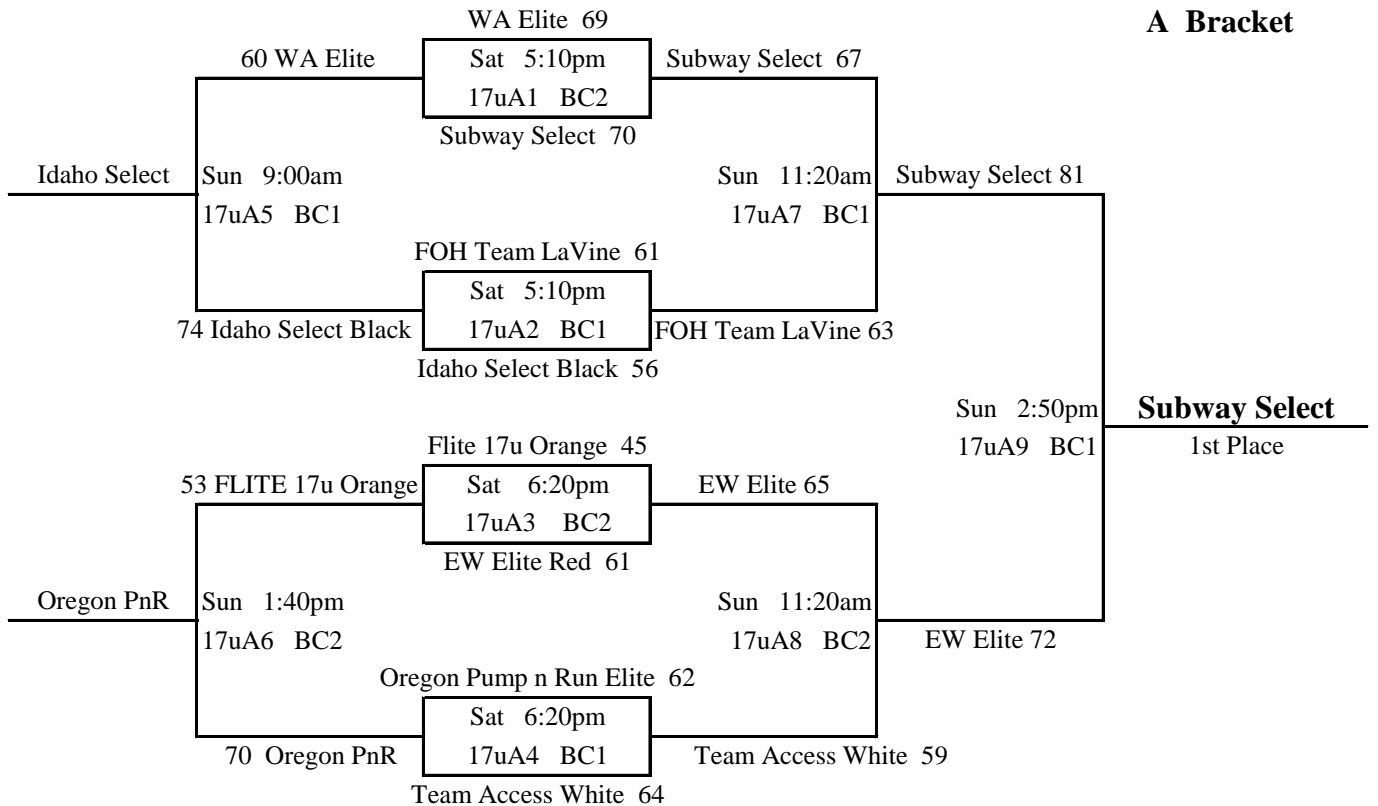

2015 NW Premier Spring Showcase

17u Division

43	A1 v <u>A2</u>	55	Fri	7:20pm @ BC1	51	<u>B1</u> v B2	46	Fri	8:25pm @ BC1
58	<u>A3</u> v A1	53	Sat	11:20am @ BC1	34	B3 v <u>B1</u>	51	Sat	11:20am @ BC2
79	<u>A2</u> v A3	40	Sat	2:50pm @ BC2	74	<u>B2</u> v B3	48	Sat	1:40pm @ BC1
74	<u>C1</u> v C2	73	Fri	8:25pm @ BC2	53	D1 v <u>D2</u>	62	Fri	7:20pm @ BC2
45	C3 v <u>C1</u>	63	Sat	10:10am @ BC1	58	D3 v <u>D1</u>	59	Sat	10:10am @ BC2
68	<u>C2</u> v C3	55	Sat	12:30pm @ BC2	72	<u>D2</u> v D3	62	Sat	12:30pm @ BC1
59	E1 v <u>E2</u>	62	Fri	6:15pm @ BC1	57	F1 v <u>F2</u>	61	Fri	6:15pm @ BC2
63	<u>E3</u> v E1	54	Sat	9:00am @ IssHS2	54	<u>F3</u> v F1	50	Sat	9:00am @ IssHS1
59	E2 v <u>E3</u>	72	Sat	12:30pm @ IssHS1	60	F2 v <u>F3</u>	77	Sat	12:30pm @ IssHS2
45	G1 v <u>G2</u>	54	Fri	9:30pm @ BC1	60	<u>H1</u> v H2	50	Fri	9:30pm @ BC2
55	G3 v <u>G1</u>	66	Sat	11:20am @ IssHS1	60	H3 v <u>H1</u>	63	Sat	11:20am @ IssHS2
58	<u>G2</u> v G3	49	Sat	1:40pm @ IssHS1	60	H2 v <u>H3</u>	71	Sat	2:50pm @ BC1
56	I1 v <u>I2</u>	69	Fri	6:15pm @ BHS1	55	J1 v <u>J2</u>	63	Fri	7:20pm @ BHS1
65	<u>I3</u> v I1	60	Sat	1:40pm @ BC2	67	<u>J3</u> v J1	59	Sat	1:40pm @ IssHS2
71	I2 v <u>I3</u>	77	Sat	4:00pm @ BC1	42	J2 v <u>J3</u>	64	Sat	4:00pm @ BC2
49	K1 v <u>K2</u>	64	Fri	8:25pm @ BHS1	59	<u>L1</u> v L2	38	Fri	8:25pm @ IssHS1
56	<u>K3</u> v K1	40	Sat	9:00am @ BC2	48	L3 v <u>L1</u>	67	Sat	9:00am @ BC1
52	K2 v <u>K3</u>	73	Sat	12:30pm @ LWHS3	64	L2 v <u>L3</u>	72	Sat	11:20am @ LWHS3
53	M1 v <u>M2</u>	59	Fri	7:20pm @ IssHS1	53	<u>N1</u> v N2	51	Fri	6:15pm @ IssHS1
59	<u>M3</u> v M1	44	Sat	10:10am @ PC1	47	N3 v <u>N1</u>	53	Sat	11:20am @ PC2
51	M2 v <u>M3</u>	73	Sat	12:30pm @ PC1	63	N2 v <u>N3</u>	67	Sat	1:40pm @ PC2
35	O1 v <u>O2</u>	53	Fri	6:15pm @ IssHS2	65	<u>P1</u> v P2	63	Fri	7:20pm @ IssHS2
56	<u>O3</u> v O1	50	Sat	9:00am @ PC1	38	P3 v <u>P1</u>	57	Sat	12:30pm @ PC2
60	<u>O2</u> v O3	47	Sat	11:20am @ PC1	47	P2 v <u>P3</u>	51	Sat	2:50pm @ PC2
50	<u>Q1</u> v Q2	33	Fri	8:25pm @ IssHS2	61	<u>R1</u> v R2	46	Fri	6:15pm @ PC1
39	Q3 v <u>Q1</u>	41	Sat	1:40pm @ PC1	31	R3 v <u>R1</u>	49	Sat	2:50pm @ PC1
30	Q2 v <u>Q3</u>	46	Sat	4:00pm @ PC1	55	<u>R2</u> v R3	47	Sat	5:10pm @ PC1

2015 NW Premier Spring Showcase

17u Brackets