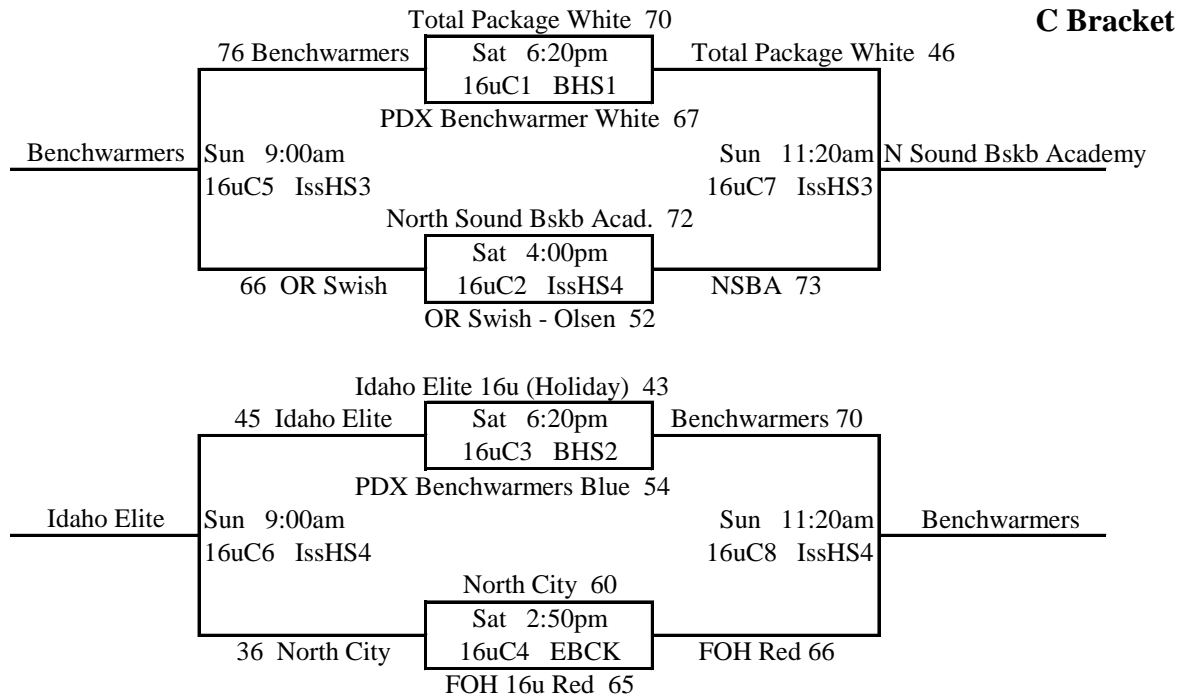

2015 NW Premier Spring Showcase

16u Brackets

2015 NW Premier Spring Showcase

15u Division

Pool ZZZ

		W	L	Place
1	FLITE 15u	1	1	3rd
2	I-5 Elite 2018	1	1	1st
3	FOH Team Harris	1	1	2nd

Pool DD

		W	L	Place
1	Eastern WA Elite Blue		2	3rd
2	Washington Elite	1	1	2nd
3	Hoop Salem	2		1st

Pool EE

		W	L	Place
1	Pac West Select		2	3rd
2	NW Panthers	1	1	2nd
3	North Idaho Steel	2		1st

Pool FF

		W	L	Place
1	Idaho Select Green		2	3rd
2	EBC Elite 15u	2		1st
3	Maeko	1	1	2nd

Pool GG

		W	L	Place
1	ECBA Pioneers Black	2		1st
2	Total Package 9th		2	3rd
3	ML20	1	1	2nd

Pool HH

		W	L	Place
1	LocalHoops		2	3rd
2	North City	1	1	2nd
3	Drive Bounce 15u Elite I	2		1st

Pool II

		W	L	Place
1	Elite Sports Acad. 9th	2		1st
2	DAP Hoops		2	3rd
3	ECBA Pioneers White	1	1	2nd

Pool JJ

		W	L	Place
1	NSE Titans		2	3rd
2	FOH 15u Red	1	1	2nd
3	ESA Tigers 9th	2		1st

Pool KK

		W	L	Place
1	COAST Select		2	3rd
2	Wake 9th	2		1st
3	Drive Bounce 15u Elite II	1	1	2nd

Pool LL

		W	L	Place
1	Team Jones OR 15u	1	1	3rd
2	Roots Basketball		2	4th
3	Seattle Pride 15u	1	1	2nd
4	Hilander Hoop Club	2		1st

Pool MM

		W	L	Place
1	First Step Elite	1	1	2nd
2	EBC Elite 15u White	0	2	4th
3	Bend Hoops Premier	1	1	3rd
4	OR Swish	2	0	1st