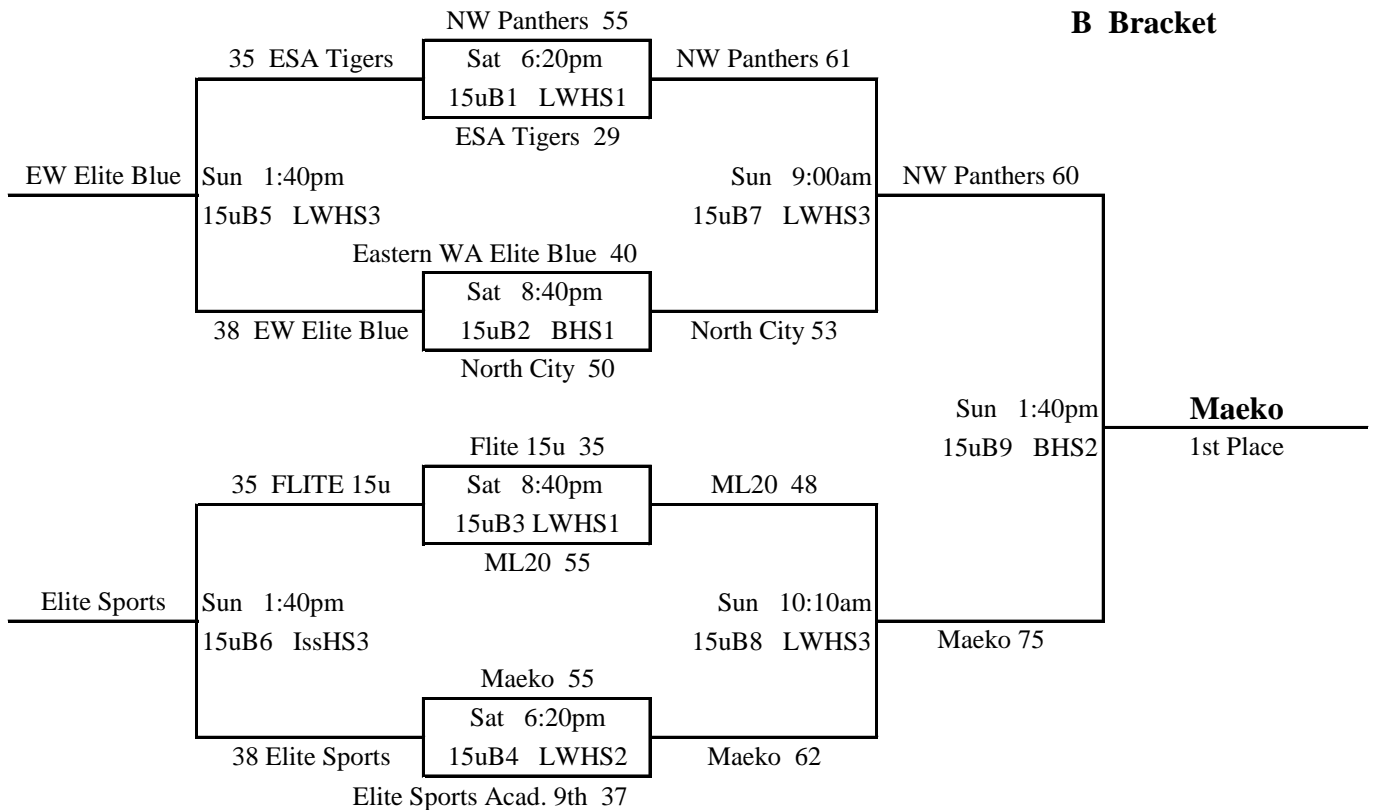

2015 NW Premier Spring Showcase

15u Brackets