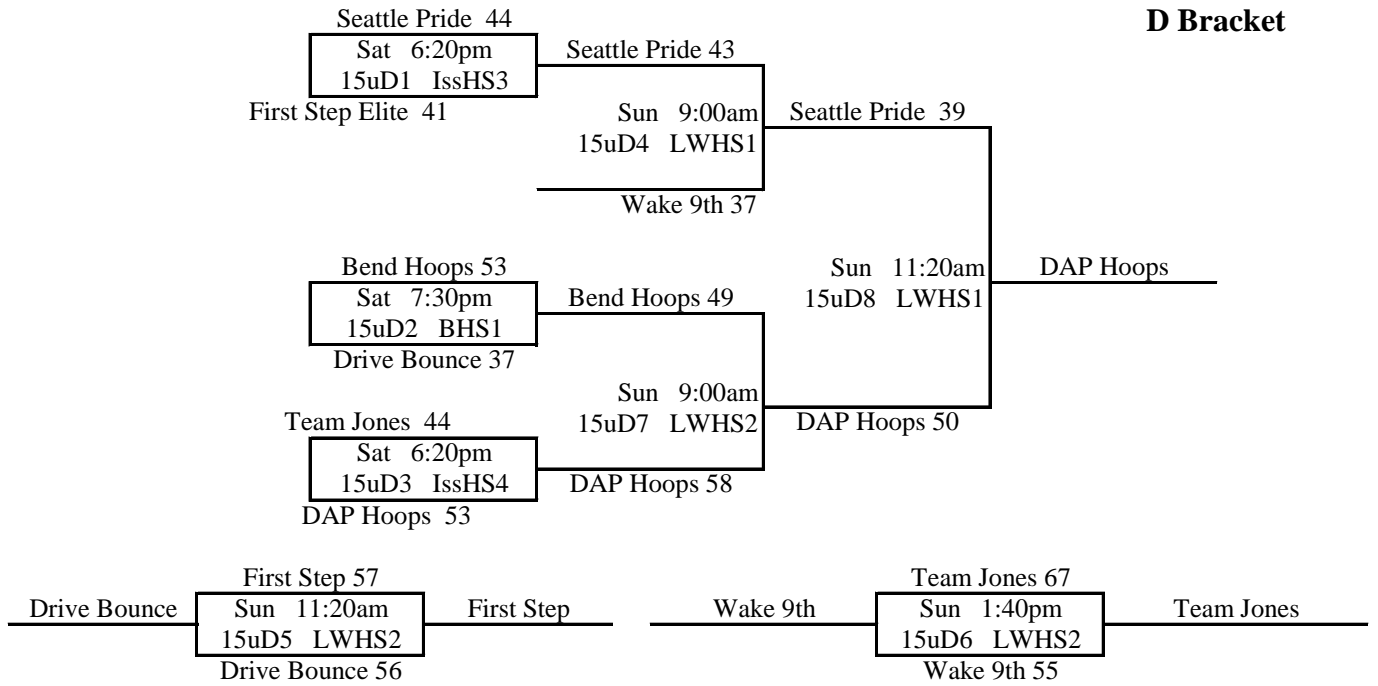

Pool MM

		W	L	Place
1	First Step Elite	1	1	2nd
2	EBC Elite 15u White	0	2	4th
3	Bend Hoops Premier	1	1	3rd
4	OR Swish	2	0	1st

2015 NW Premier Spring Showcase

15u Division

36 <u>ZZZ1</u> v <u>ZZZ2</u>	48 Fri	8:25pm @ IssHS4	58 DD1 v <u>DD2</u>	68 Fri	8:25pm @ IssHS3
40 <u>ZZZ3</u> v <u>ZZZ1</u>	42 Sat	2:50pm @ IssHS3	43 <u>DD3</u> v DD1	41 Sat	2:50pm @ IssHS4
44 <u>ZZZ2</u> v <u>ZZZ3</u>	48 Sat	5:10pm @ IssHS3	57 DD2 v <u>DD3</u>	70 Sat	5:10pm @ IssHS4
41 EE1 v <u>EE2</u>	65 Fri	6:15pm @ IssHS4	36 FF1 v <u>FF2</u>	66 Fri	7:20pm @ IssHS4
68 <u>EE3</u> v EE1	39 Sat	9:00am @ LWHS3	59 <u>FF3</u> v FF1	28 Sat	1:40pm @ LWHS3
43 EE2 v <u>EE3</u>	46 Sat	12:30pm @ LWHS1	58 <u>FF2</u> v FF3	50 Sat	4:00pm @ LWHS3
53 <u>GG1</u> v GG2	27 Fri	7:20pm @ IssHS3	52 HH1 v <u>HH2</u>	54 Fri	6:15pm @ LWHS1
65 GG3 v <u>GG1</u>	67 Sat	2:50pm @ LWHS1	55 <u>HH3</u> v HH1	31 Sat	10:10am @ LWHS3
34 GG2 v <u>GG3</u>	63 Sat	5:10pm @ LWHS1	37 HH2 v <u>HH3</u>	55 Sat	12:30pm @ LWHS2
52 <u>II1</u> v II2	46 Fri	7:20pm @ LWHS1	44 JJ1 v <u>JJ2</u>	54 Fri	8:25pm @ LWHS1
36 II3 v <u>II1</u>	48 Sat	9:00am @ LWHS1	63 <u>JJ3</u> v JJ1	50 Sat	10:10am @ LWHS1
39 II2 v <u>II3</u>	46 Sat	11:20am @ LWHS1	38 JJ2 v <u>JJ3</u>	55 Sat	4:00pm @ LWHS1
46 KK1 v <u>KK2</u>	58 Fri	6:15pm @ LWHS2	71 <u>LL1</u> v LL2	60 Fri	6:15pm @ EBCK
49 <u>KK3</u> v KK1	39 Sat	10:10am @ LWHS2	51 LL3 v <u>LL4</u>	56 Fri	7:20pm @ EBCK
<u>KK2</u> v KK3	Sat	4:00pm @ LWHS2	66 <u>LL4</u> v LL1	59 Sat	9:00am @ LWHS2
			41 LL2 v <u>LL3</u>	51 Sat	11:20am @ LWHS2
61 <u>MM1</u> v MM2	37 Fri	7:20pm @ LWHS2			
43 MM3 v <u>MM4</u>	69 Fri	8:25pm @ LWHS2			
36 MM2 v <u>MM3</u>	66 Sat	1:40pm @ LWHS1			
49 <u>MM4</u> v MM1	28 Sat	1:40pm @ LWHS2			

2015 NW Premier Spring Showcase

15u Brackets

2015 NW Premier Spring Showcase

15u Brackets

C Bracket

D Bracket

E Bracket

2015 NW Premier Spring Showcase