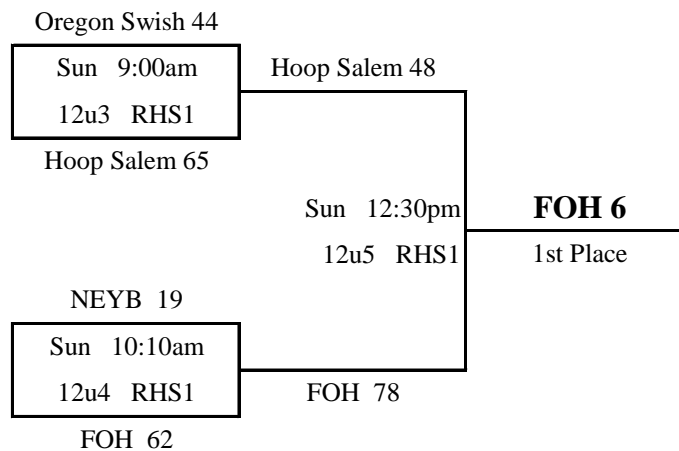

24 SS1 v **SS2** 34 Fri 7:20pm @ RHS1

21 SS3 v **SS1** 48 Sat 9:00am @ BHS2

46 **SS2** v SS3 27 Sat 11:20am @ BHS2

2015 NW Premier Spring Showcase

14u Brackets

2015 NW Premier Spring Showcase

12u Division

Pool WW

	W	L	Place
1 PDX Benchwarmers	1	2	3rd
2 FOH 6	3		1st
3 Bend Hoops Premier		3	4th
4 Oregon Swish	2	1	2nd

26	WW1	v	<u>WW2</u>	71	Fri	6:15pm @ RHS3
24	WW3	v	<u>WW4</u>	60	Sat	10:10am @ RHS3
86	<u>WW2</u>	v	WW3	9	Sat	12:30pm @ RHS1
54	<u>WW4</u>	v	WW1	50	Sat	12:30pm @ RHS2
61	<u>WW1</u>	v	WW3	23	Sat	2:50pm @ RHS1
75	<u>WW2</u>	v	WW4	41	Sat	4:00pm @ RHS2

Pool XX

	W	L	Place
1 Hanford Flight Purple		3	4th
2 Hoop Salem	3		1st
3 LocalHoops	1	2	3rd
4 NEYB	2	1	2nd

19	XX1	v	<u>XX2</u>	76	Sat	11:20am @ RHS2
40	XX3	v	<u>XX4</u>	57	Sat	11:20am @ RHS3
68	<u>XX2</u>	v	XX3	52	Sat	1:40pm @ RHS3
46	<u>XX4</u>	v	XX1	29	Sat	1:40pm @ RHS2
26	XX1	v	<u>XX3</u>	49	Sat	4:00pm @ RHS3
53	<u>XX2</u>	v	XX4	51	Sat	5:10pm @ RHS2