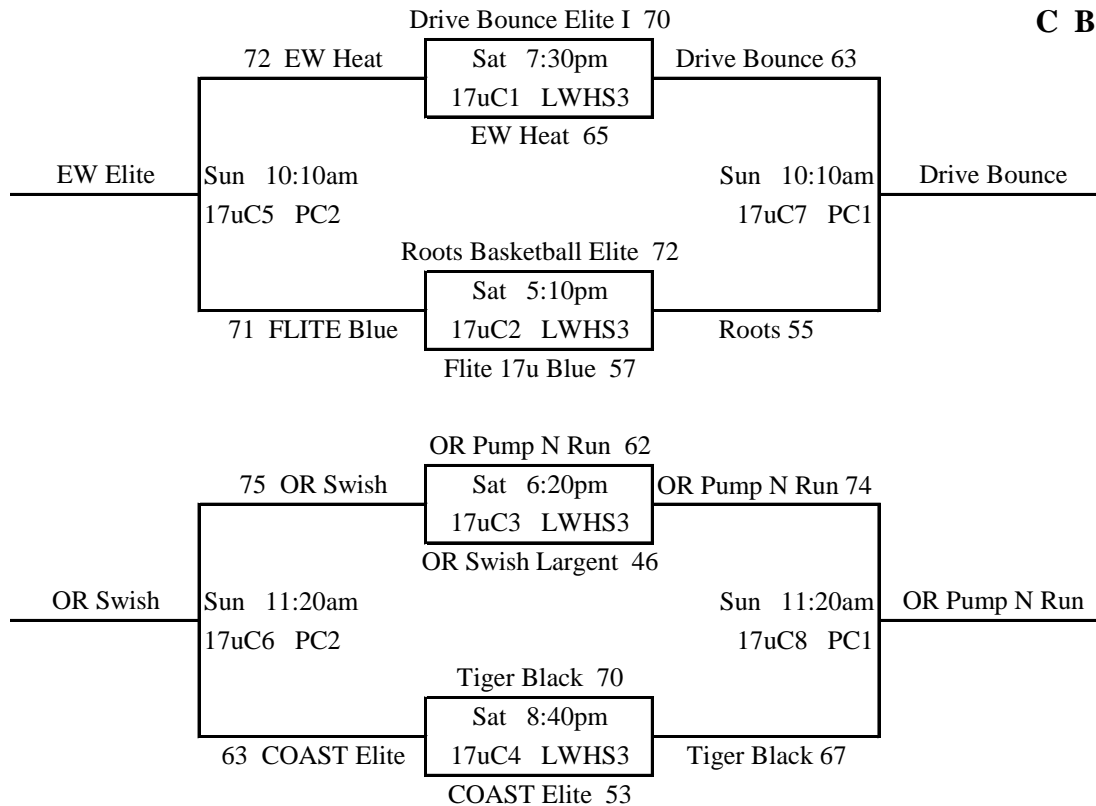

2015 NW Premier Spring Showcase

17u Brackets

C Bracket