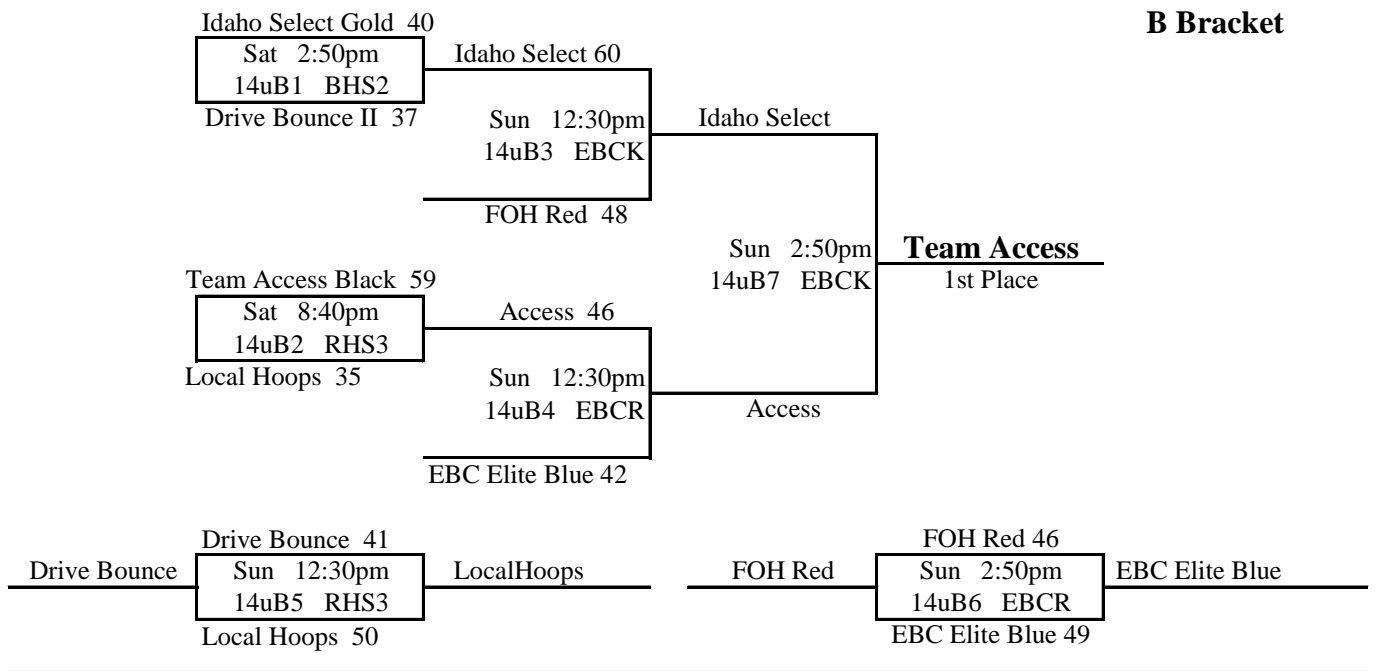

24 SS1 v **SS2** 34 Fri 7:20pm @ RHS1

21 SS3 v **SS1** 48 Sat 9:00am @ BHS2

46 **SS2** v SS3 27 Sat 11:20am @ BHS2

2015 NW Premier Spring Showcase

14u Brackets

2015 NW Premier Spring Showcase

12u Division

Pool WW

	W	L	Place
1 PDX Benchwarmers	1	2	3rd
2 FOH 6	3		1st
3 Bend Hoops Premier		3	4th
4 Oregon Swish	2	1	2nd

26	WW1	v	<u>WW2</u>	71	Fri	6:15pm @ RHS3
24	WW3	v	<u>WW4</u>	60	Sat	10:10am @ RHS3
86	<u>WW2</u>	v	WW3	9	Sat	12:30pm @ RHS1
54	<u>WW4</u>	v	WW1	50	Sat	12:30pm @ RHS2
61	<u>WW1</u>	v	WW3	23	Sat	2:50pm @ RHS1
75	<u>WW2</u>	v	WW4	41	Sat	4:00pm @ RHS2

Pool XX

	W	L	Place
1 Hanford Flight Purple		3	4th
2 Hoop Salem	3		1st
3 LocalHoops	1	2	3rd
4 NEYB	2	1	2nd

19	XX1	v	<u>XX2</u>	76	Sat	11:20am @ RHS2
40	XX3	v	<u>XX4</u>	57	Sat	11:20am @ RHS3
68	<u>XX2</u>	v	XX3	52	Sat	1:40pm @ RHS3
46	<u>XX4</u>	v	XX1	29	Sat	1:40pm @ RHS2
26	XX1	v	<u>XX3</u>	49	Sat	4:00pm @ RHS3
53	<u>XX2</u>	v	XX4	51	Sat	5:10pm @ RHS2