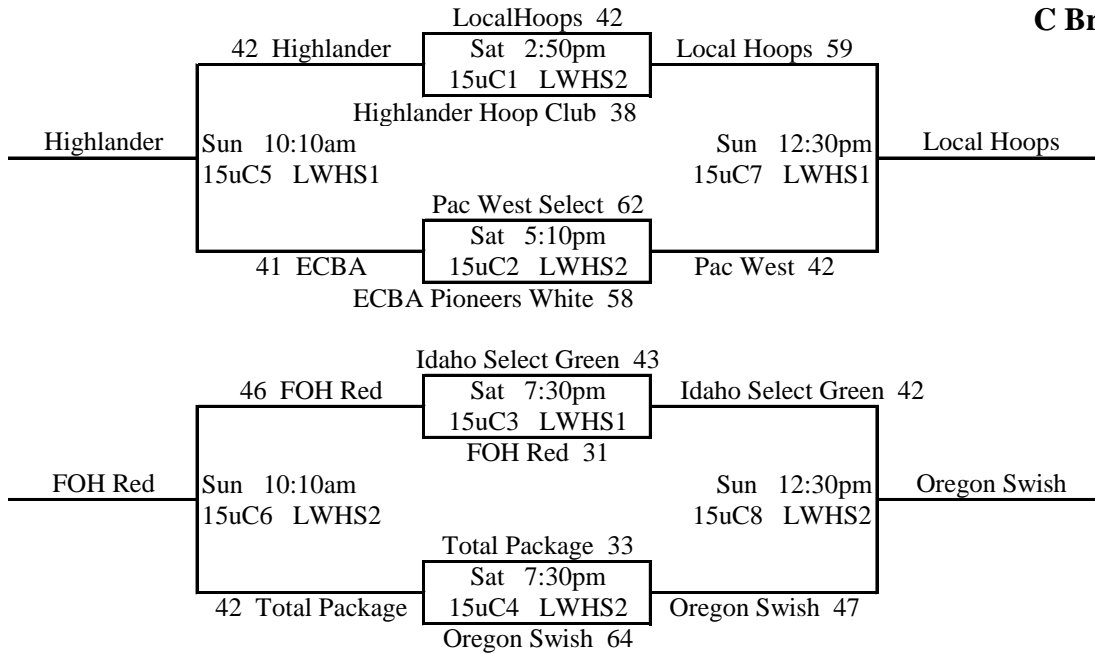

Pool MM

		W	L	Place
1	First Step Elite	1	1	2nd
2	EBC Elite 15u White	0	2	4th
3	Bend Hoops Premier	1	1	3rd
4	OR Swish	2	0	1st

2015 NW Premier Spring Showcase

15u Division

36 <u>ZZZ1</u> v <u>ZZZ2</u>	48 Fri	8:25pm @ IssHS4	58 DD1 v <u>DD2</u>	68 Fri	8:25pm @ IssHS3
40 <u>ZZZ3</u> v <u>ZZZ1</u>	42 Sat	2:50pm @ IssHS3	43 <u>DD3</u> v DD1	41 Sat	2:50pm @ IssHS4
44 <u>ZZZ2</u> v <u>ZZZ3</u>	48 Sat	5:10pm @ IssHS3	57 DD2 v <u>DD3</u>	70 Sat	5:10pm @ IssHS4
41 EE1 v <u>EE2</u>	65 Fri	6:15pm @ IssHS4	36 FF1 v <u>FF2</u>	66 Fri	7:20pm @ IssHS4
68 <u>EE3</u> v EE1	39 Sat	9:00am @ LWHS3	59 <u>FF3</u> v FF1	28 Sat	1:40pm @ LWHS3
43 EE2 v <u>EE3</u>	46 Sat	12:30pm @ LWHS1	58 <u>FF2</u> v FF3	50 Sat	4:00pm @ LWHS3
53 <u>GG1</u> v GG2	27 Fri	7:20pm @ IssHS3	52 HH1 v <u>HH2</u>	54 Fri	6:15pm @ LWHS1
65 GG3 v <u>GG1</u>	67 Sat	2:50pm @ LWHS1	55 <u>HH3</u> v HH1	31 Sat	10:10am @ LWHS3
34 GG2 v <u>GG3</u>	63 Sat	5:10pm @ LWHS1	37 HH2 v <u>HH3</u>	55 Sat	12:30pm @ LWHS2
52 <u>II1</u> v II2	46 Fri	7:20pm @ LWHS1	44 JJ1 v <u>JJ2</u>	54 Fri	8:25pm @ LWHS1
36 II3 v <u>II1</u>	48 Sat	9:00am @ LWHS1	63 <u>JJ3</u> v JJ1	50 Sat	10:10am @ LWHS1
39 II2 v <u>II3</u>	46 Sat	11:20am @ LWHS1	38 JJ2 v <u>JJ3</u>	55 Sat	4:00pm @ LWHS1
46 KK1 v <u>KK2</u>	58 Fri	6:15pm @ LWHS2	71 <u>LL1</u> v LL2	60 Fri	6:15pm @ EBCK
49 <u>KK3</u> v KK1	39 Sat	10:10am @ LWHS2	51 LL3 v <u>LL4</u>	56 Fri	7:20pm @ EBCK
<u>KK2</u> v KK3	Sat	4:00pm @ LWHS2	66 <u>LL4</u> v LL1	59 Sat	9:00am @ LWHS2
			41 LL2 v <u>LL3</u>	51 Sat	11:20am @ LWHS2
61 <u>MM1</u> v MM2	37 Fri	7:20pm @ LWHS2			
43 MM3 v <u>MM4</u>	69 Fri	8:25pm @ LWHS2			
36 MM2 v <u>MM3</u>	66 Sat	1:40pm @ LWHS1			
49 <u>MM4</u> v MM1	28 Sat	1:40pm @ LWHS2			

2015 NW Premier Spring Showcase

15u Brackets

2015 NW Premier Spring Showcase

15u Brackets

C Bracket

D Bracket

E Bracket

2015 NW Premier Spring Showcase