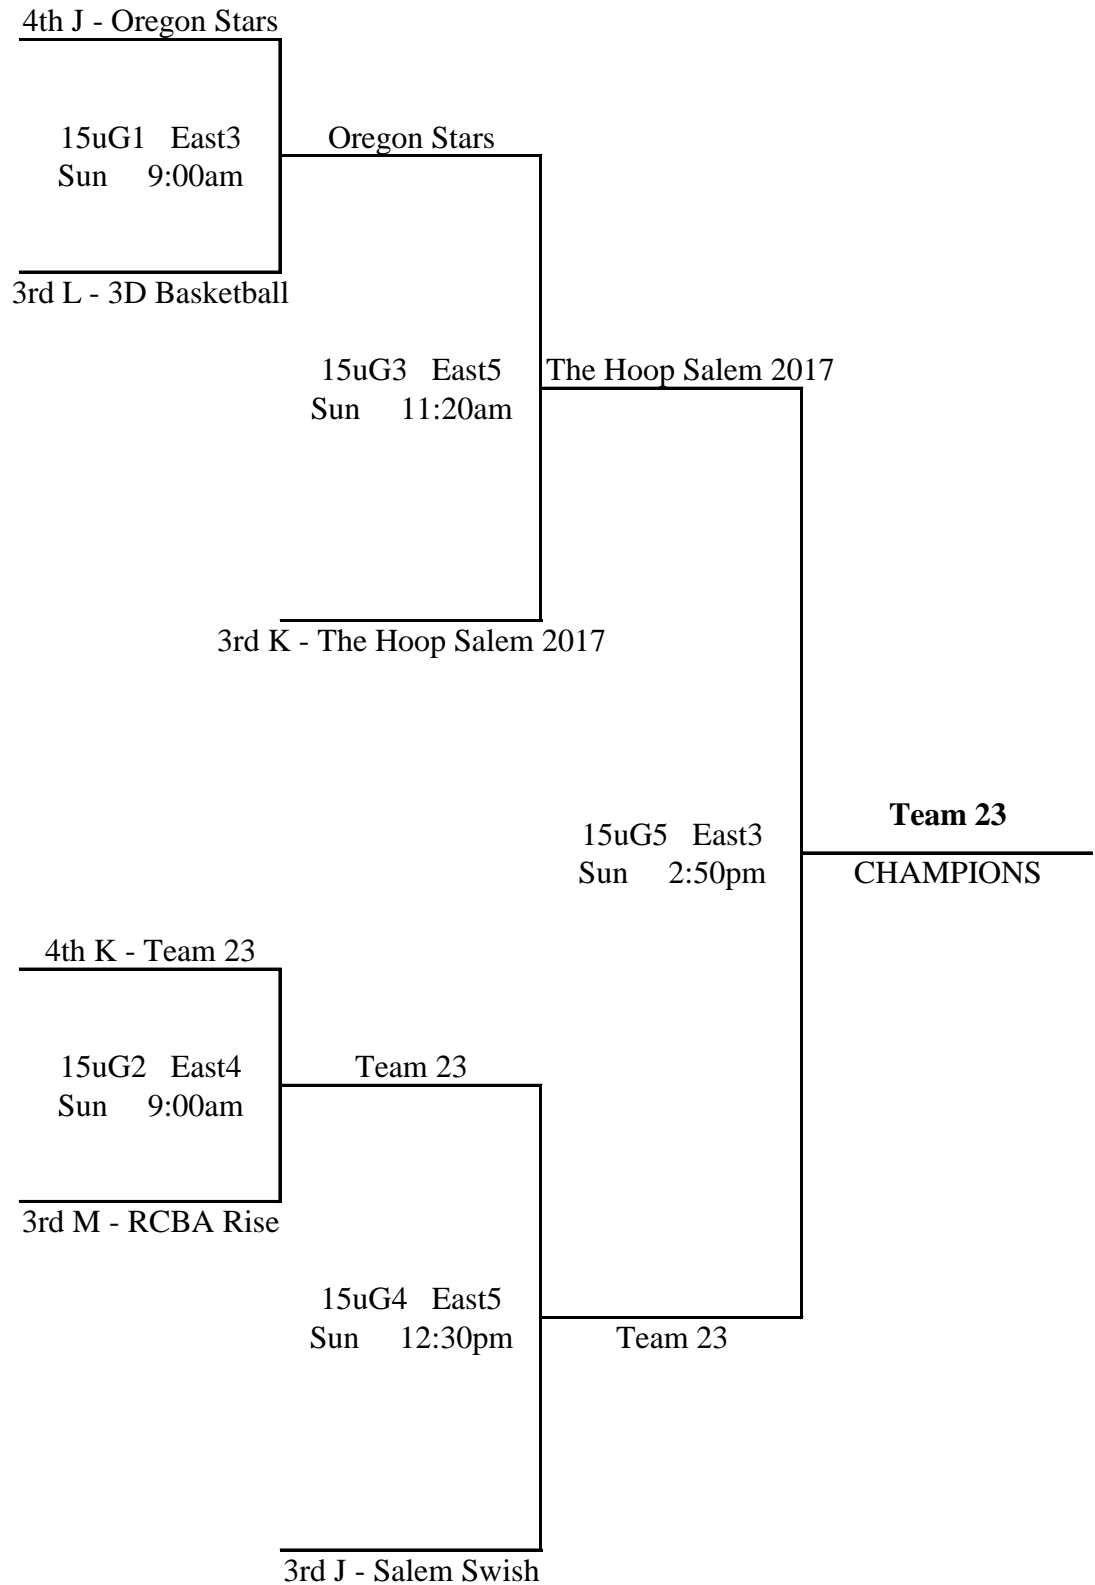

2013 NW Premier Summer Oregon Showcase

15u Gold Bracket