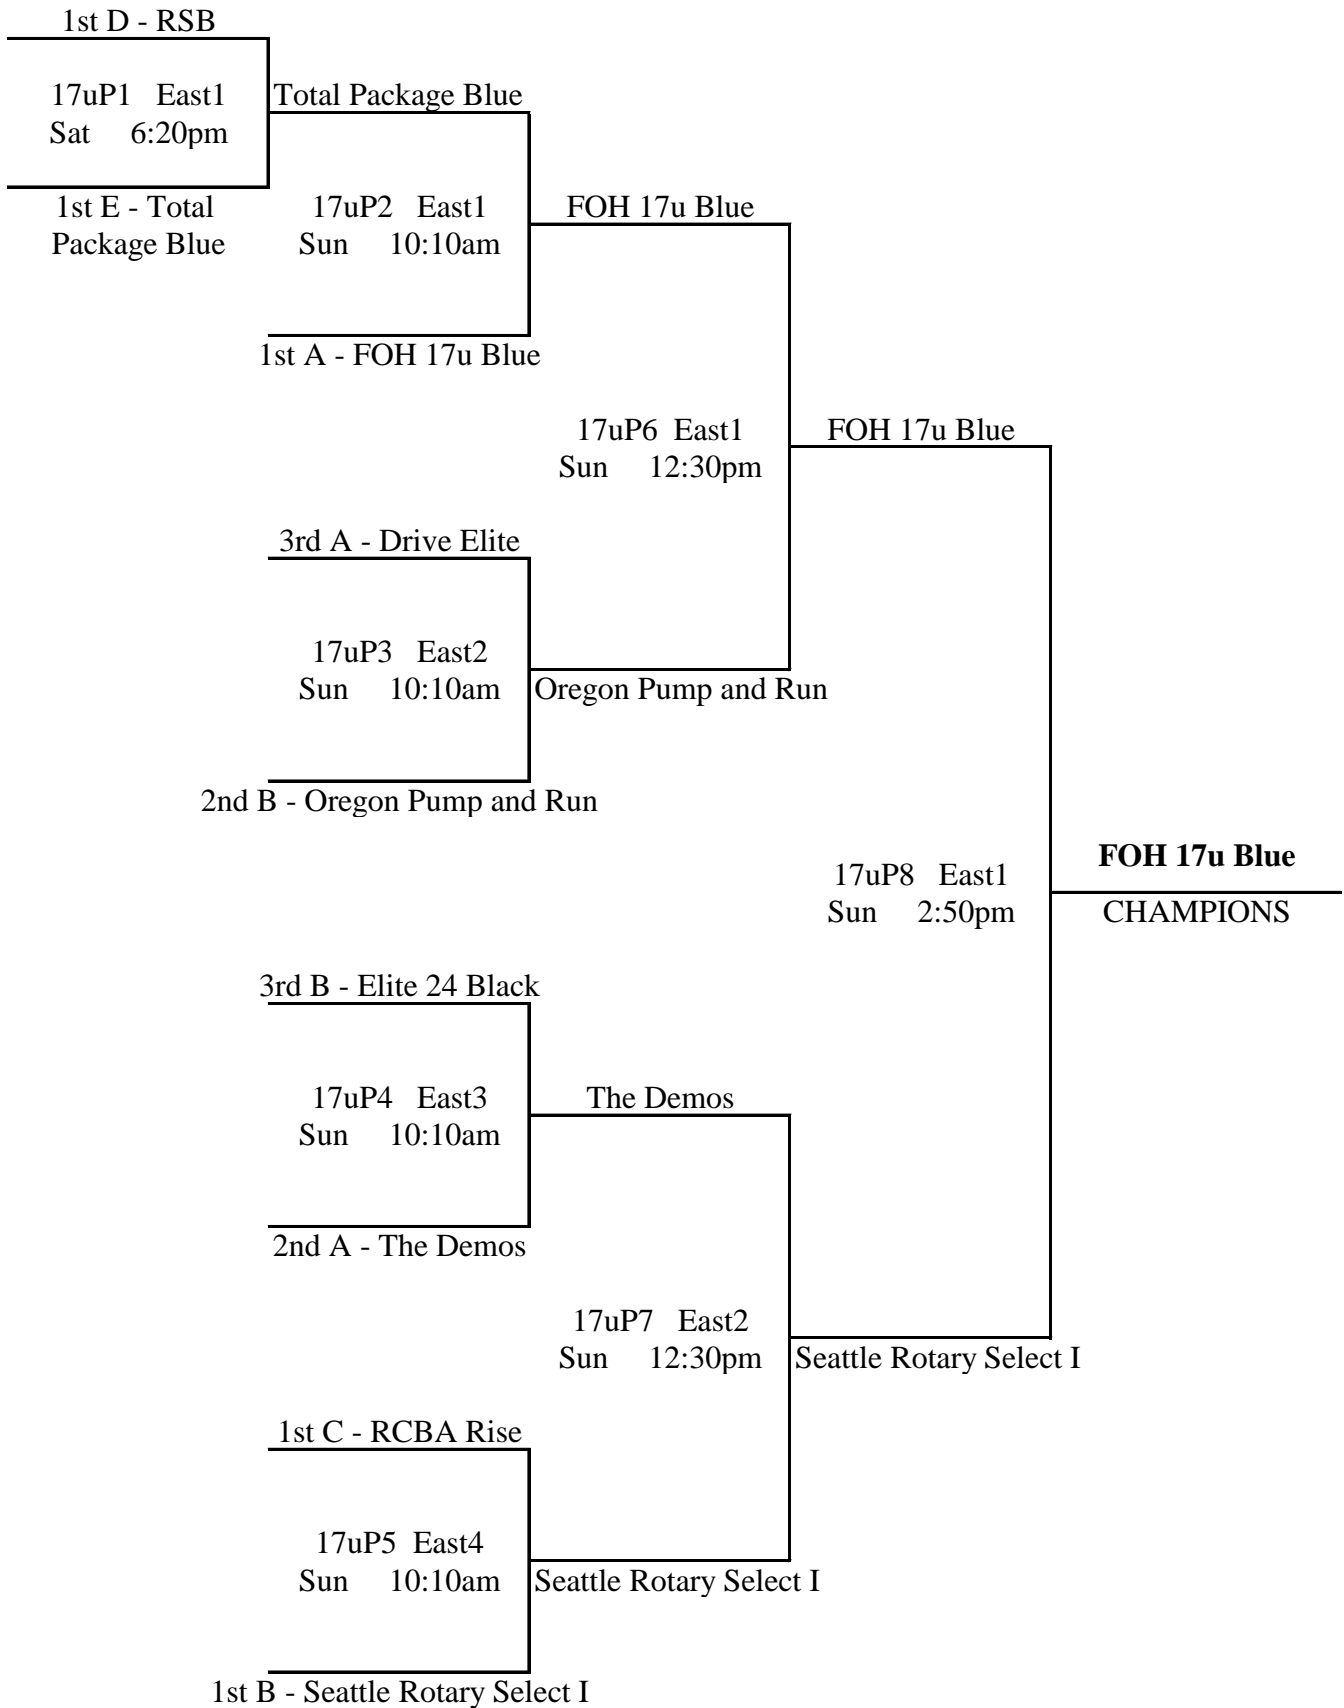

2013 NW Premier Summer Oregon Showcase

All games played at Eastmoreland Courts (3015 SE Berkeley Pl, Portland, OR 97202)

17u Division

7/17/2013

Pool A

	W	L	Place
1 FOH 17u Blue	2		1st
2 Drive Elite		2	3rd
3 The Demos	1	1	2nd

Pool B

	W	L	Place
1 Oregon Pump & Run	1	1	2nd
2 Elite 24 Black		2	3rd
3 Seattle Rotary Select I	2		1st

Pool C

	W	L	Place
1 All in One		3	4th
2 RCBA Rise	3		1st
3 FOH 17u Red	1	2	3rd
4 Roots Basketball	2	1	2nd

Pool D

	W	L	Place
1 West Side Hoops	2	1	2nd
2 Elite 24 Volt		3	4th
3 Oregon Stars Black	1	2	3rd
4 RSB	3		1st

Pool E

	W	L	Place
1 Total Package Blue	3		1st
2 Oregon Stars Red		3	4th
3 Boise Flite	1	2	3rd
4 Puyallup Vikings	2	1	2nd

79 A1 v **B1** 84 Fri 2:50pm @ East1

63 A3 v **B3** 68 Fri 4:00pm @ East1

69 **A2** v B2 55 Fri 5:10pm @ East1

62 **A1** v A2 59 Fri 8:40pm @ East1

54 A2 v **A3** 73 Sat 11:20am @ East1

66 A3 v **A1** 74 Sat 2:50pm @ East1

57 C1 v **C2** 86 Fri 12:30pm @ East1

56 C3 v **C4** 67 Fri 12:30pm @ East2

70 **C2** v C3 61 Fri 6:20pm @ East1

56 **C4** v C1 54 Fri 6:20pm @ East2

48 C1 v **C3** 62 Sat 10:10am @ East1

57 **C2** v C4 31 Sat 10:10am @ East2

68 E4 v **E1** 78 Fri 2:50pm @ East2

59 E2 v **E3** 64 Fri 5:10pm @ East2

78 **E1** v E2 74 Fri 7:30pm @ East3

51 E3 v **E4** 52 Fri 7:30pm @ East4

58 **E1** v E3 56 Sat 1:40pm @ East1

51 E2 v **E4** 77 Sat 1:40pm @ East2

70 **B1** v B2 49 Fri 8:40pm @ East2

50 B2 v **B3** 60 Sat 11:20am @ East2

88 **B3** v B1 81 Sat 2:50pm @ East2

64 D2 v **D3** 75 Fri 1:40pm @ East1

65 **D4** v D1 56 Fri 1:40pm @ East2

69 **D1** v D2 47 Fri 4:00pm @ East2

63 D3 v **D4** 70 Fri 5:10pm @ East4

68 **D1** v D3 32 Sat 12:30pm @ East1

61 D2 v **D4** 69 Sat 12:30pm @ East2

2013 NW Premier Summer Oregon Showcase

17u Platinum Bracket