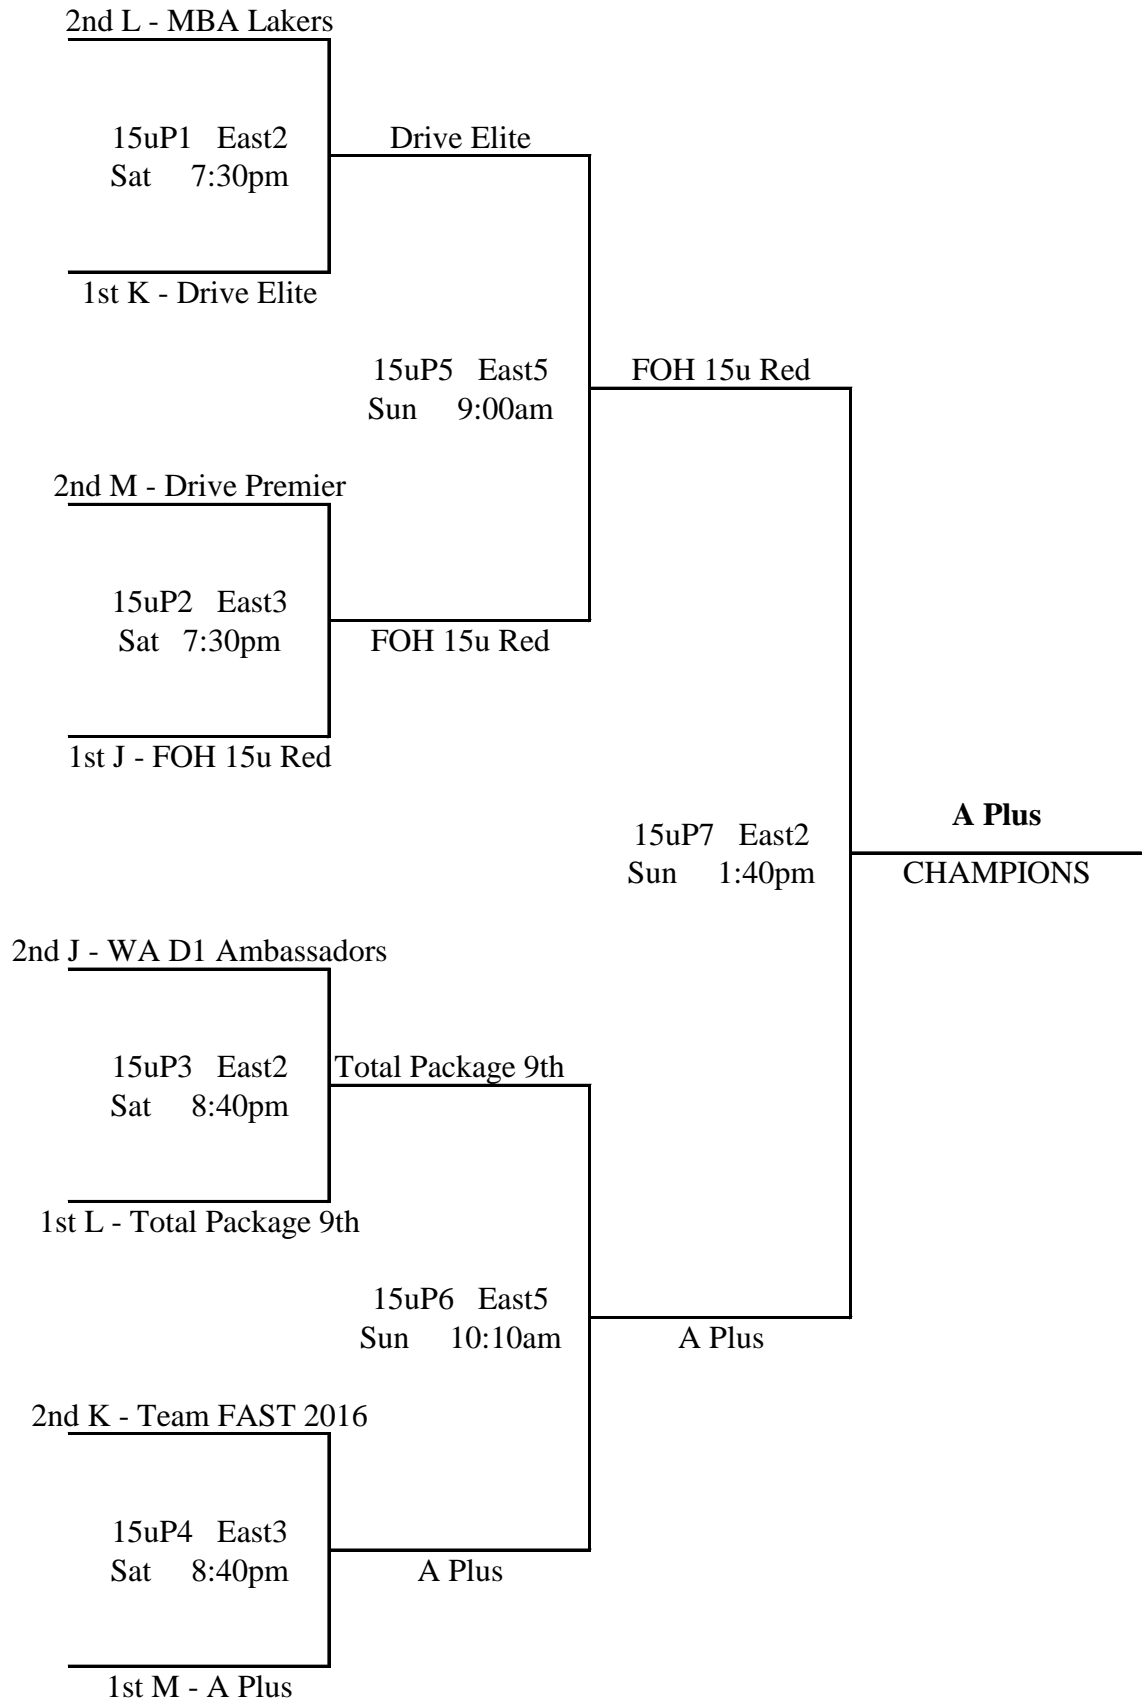

2013 NW Premier Summer Oregon Showcase

All games played at Eastmoreland Courts (3015 SE Berkeley Pl, Portland, OR 97202)

15u Division

Pool J

		W	L	Place
1	Salem Swish	1	2	3rd
2	WA D1 Ambassadors	2	1	2nd
3	FOH 15u Red	3		1st
4	Oregon Stars		3	4th

Pool K

		W	L	Place
1	Drive Elite	2	1	1st
2	The Hoop Salem 2017	1	2	3rd
3	Team FAST 2016	2	1	2nd
4	Team 23	1	2	4th

Pool L

		W	L	Place
1	Total Package 9th	2		1st
2	3D Basketball		2	3rd
3	MBA Lakers	1	1	2nd

Pool M

		W	L	Place
1	A PLUS	2		1st
2	RCBA Rise		2	3rd
3	Drive Premier	1	1	2nd

45   J1 v **J2**   61   Fri 2:50pm @ East3
67   **J3** v J4   57   Fri 2:50pm @ East4
53   J2 v **J3**   61   Sat 9:00am @ East5
51   J4 v **J1**   53   Sat 10:10am @ East 5
66   **J2** v J4   62   Sat 12:30pm @ East 5
58   J1 v **J3**   76   Sat 1:40pm @ East5

76   **K1** v K2   75   Fri 8:40pm @ East6
61   **K3** v K4   53   Fri 7:30pm @ East6
62   **K4** v K1   42   Sat 11:20am @ East5
58   K2 v **K3**   70   Sat 1:40pm @ East3
57   **K1** v K3   47   Sat 4:00pm @ East1
75   **K2** v K4   59   Sat 4:00pm @ East2

57   **L1** v M1   54   Fri 2:50pm @ East5
50   L2 v **M2**   55   Fri 4:00pm @ East5
52   L3 v **M3**   55   Fri 6:20pm @ East5

68   **L1** v L2   36   Fri 7:30pm @ East5
24   L2 v **L3**   45   Sat 12:30pm @ East3
67   L3 v **L1**   70   Sat 2:50pm @ East5

56   **M1** v M2   43   Fri 8:40pm @ East5
40   M2 v **M3**   41   Sat 12:30pm @ East4
44   M3 v **M1**   74   Sat 4:00pm @ East4

2013 NW Premier Summer Oregon Showcase

15u Platinum Bracket