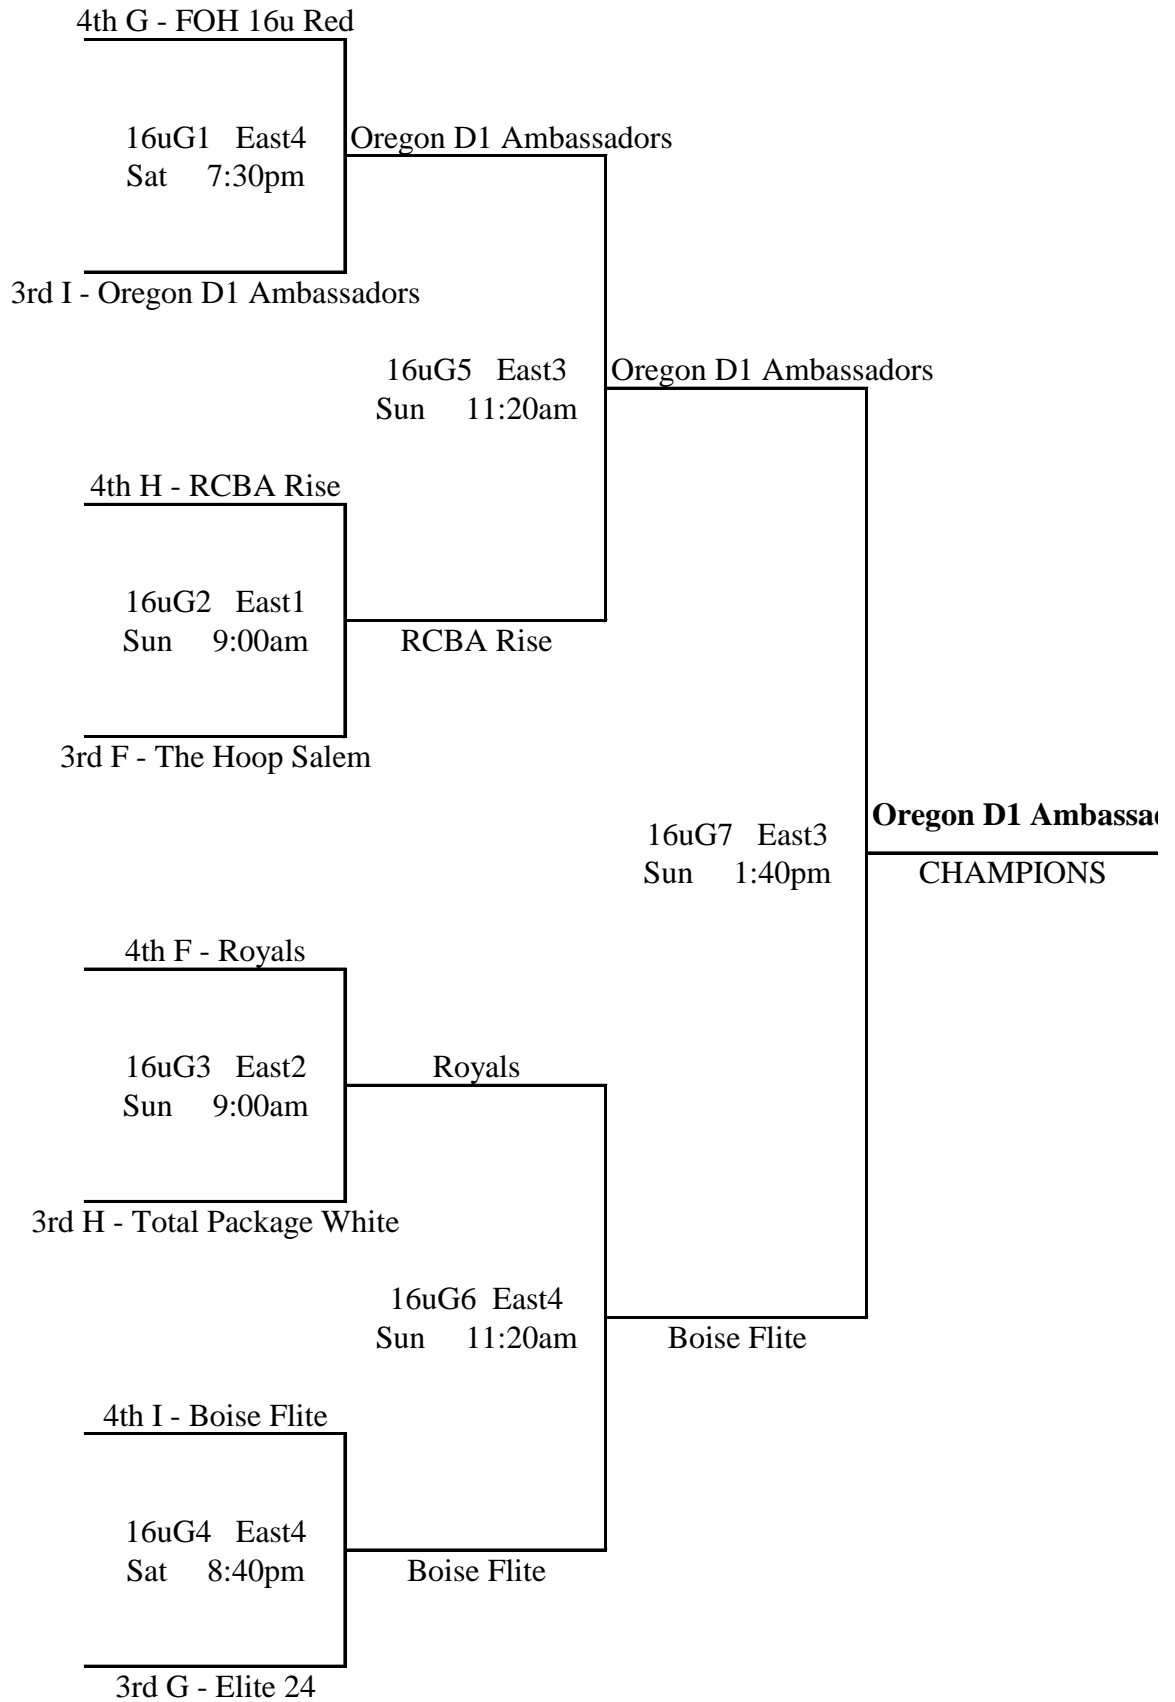

2013 NW Premier Summer Oregon Showcase

16u Gold Bracket

2013 NW Premier Summer Oregon Showcase

All games played at Eastmoreland Courts (3015 SE Berkeley Pl, Portland, OR 97202)

15u Division

Pool J

		W	L	Place
1	Salem Swish	1	2	3rd
2	WA D1 Ambassadors	2	1	2nd
3	FOH 15u Red	3		1st
4	Oregon Stars		3	4th

Pool K

		W	L	Place
1	Drive Elite	2	1	1st
2	The Hoop Salem 2017	1	2	3rd
3	Team FAST 2016	2	1	2nd
4	Team 23	1	2	4th

Pool L

		W	L	Place
1	Total Package 9th	2		1st
2	3D Basketball		2	3rd
3	MBA Lakers	1	1	2nd

Pool M

		W	L	Place
1	A PLUS	2		1st
2	RCBA Rise		2	3rd
3	Drive Premier	1	1	2nd

45   J1 v **J2**   61   Fri 2:50pm @ East3
67   **J3** v J4   57   Fri 2:50pm @ East4
53   J2 v **J3**   61   Sat 9:00am @ East5
51   J4 v **J1**   53   Sat 10:10am @ East 5
66   **J2** v J4   62   Sat 12:30pm @ East 5
58   J1 v **J3**   76   Sat 1:40pm @ East5

76   **K1** v K2   75   Fri 8:40pm @ East6
61   **K3** v K4   53   Fri 7:30pm @ East6
62   **K4** v K1   42   Sat 11:20am @ East5
58   K2 v **K3**   70   Sat 1:40pm @ East3
57   **K1** v K3   47   Sat 4:00pm @ East1
75   **K2** v K4   59   Sat 4:00pm @ East2

57   **L1** v M1   54   Fri 2:50pm @ East5
50   L2 v **M2**   55   Fri 4:00pm @ East5
52   L3 v **M3**   55   Fri 6:20pm @ East5

68   **L1** v L2   36   Fri 7:30pm @ East5
24   L2 v **L3**   45   Sat 12:30pm @ East3
67   L3 v **L1**   70   Sat 2:50pm @ East5

56   **M1** v M2   43   Fri 8:40pm @ East5
40   M2 v **M3**   41   Sat 12:30pm @ East4
44   M3 v **M1**   74   Sat 4:00pm @ East4