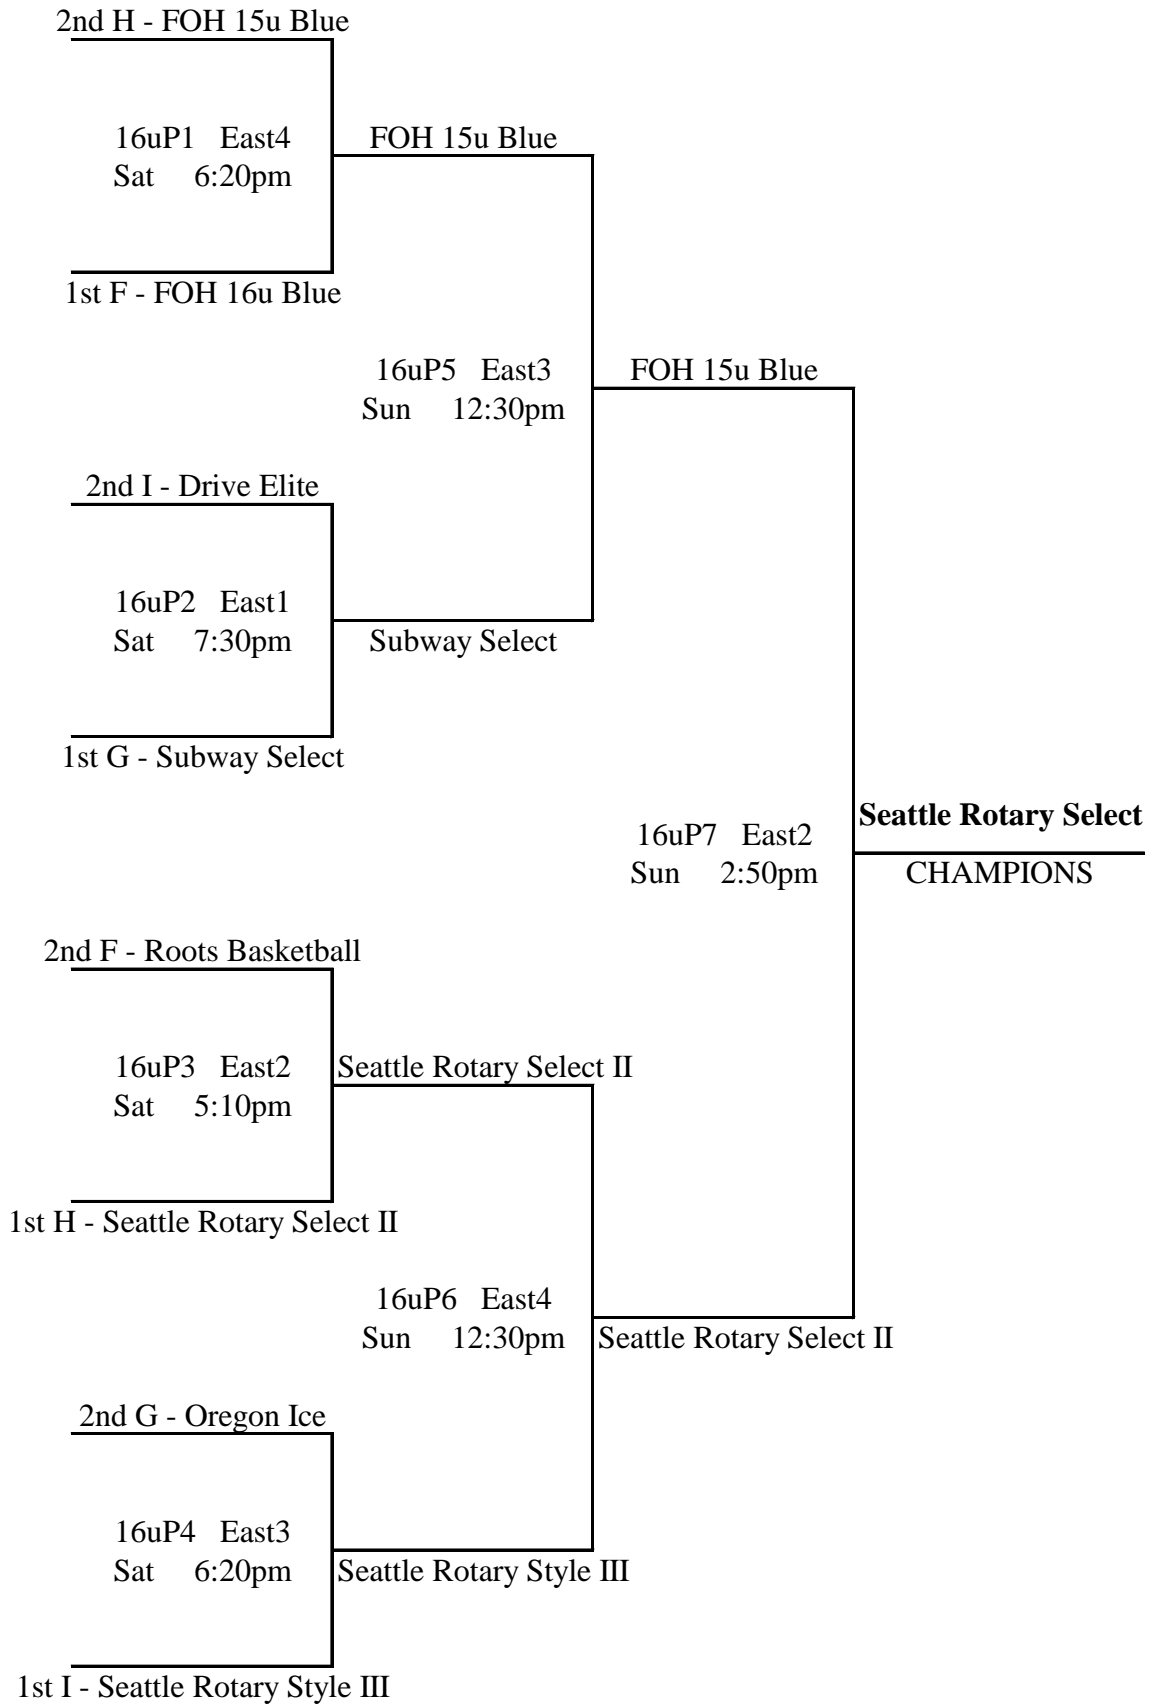

65 I2 v **I3** 70 Fri 8:40pm @ East3

60 **I4** v I1 51 Fri 8:40pm @ East 4

51 I1 v **I3** 66 Sat 11:20am @ East3

76 **I2** v I4 69 Sat 11:20am @ East4

2013 NW Premier Summer Oregon Showcase

16u Platinum Bracket